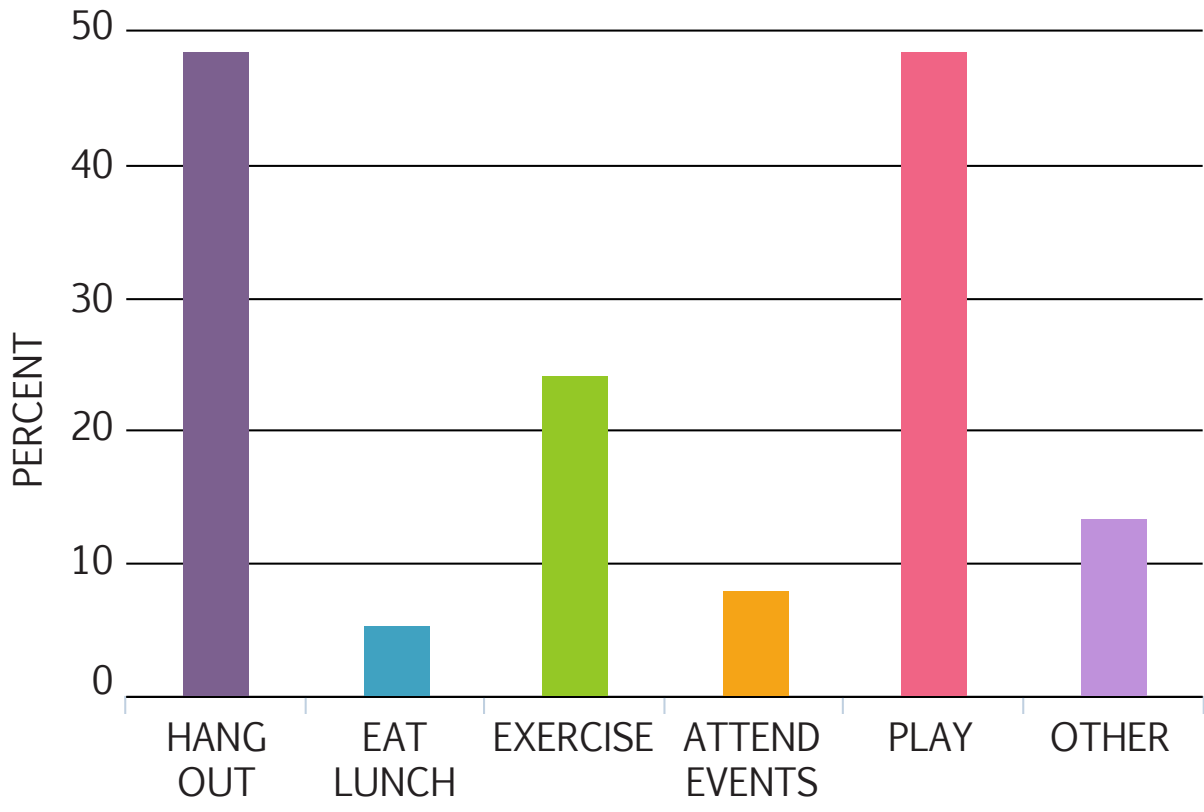

WHAT DO YOU DO AT THE PARK?

MOST PEOPLE WHO GO TO THE PARK USE IT FOR PLAY AND FOR HANGING OUT. THE "OTHER" ANSWERS THAT WERE WRITTEN IN CONSISTENTLY INCLUDED PLAY WITH GRANDCHILDREN AS WELL AS HANGING OUT AND RELAXING.