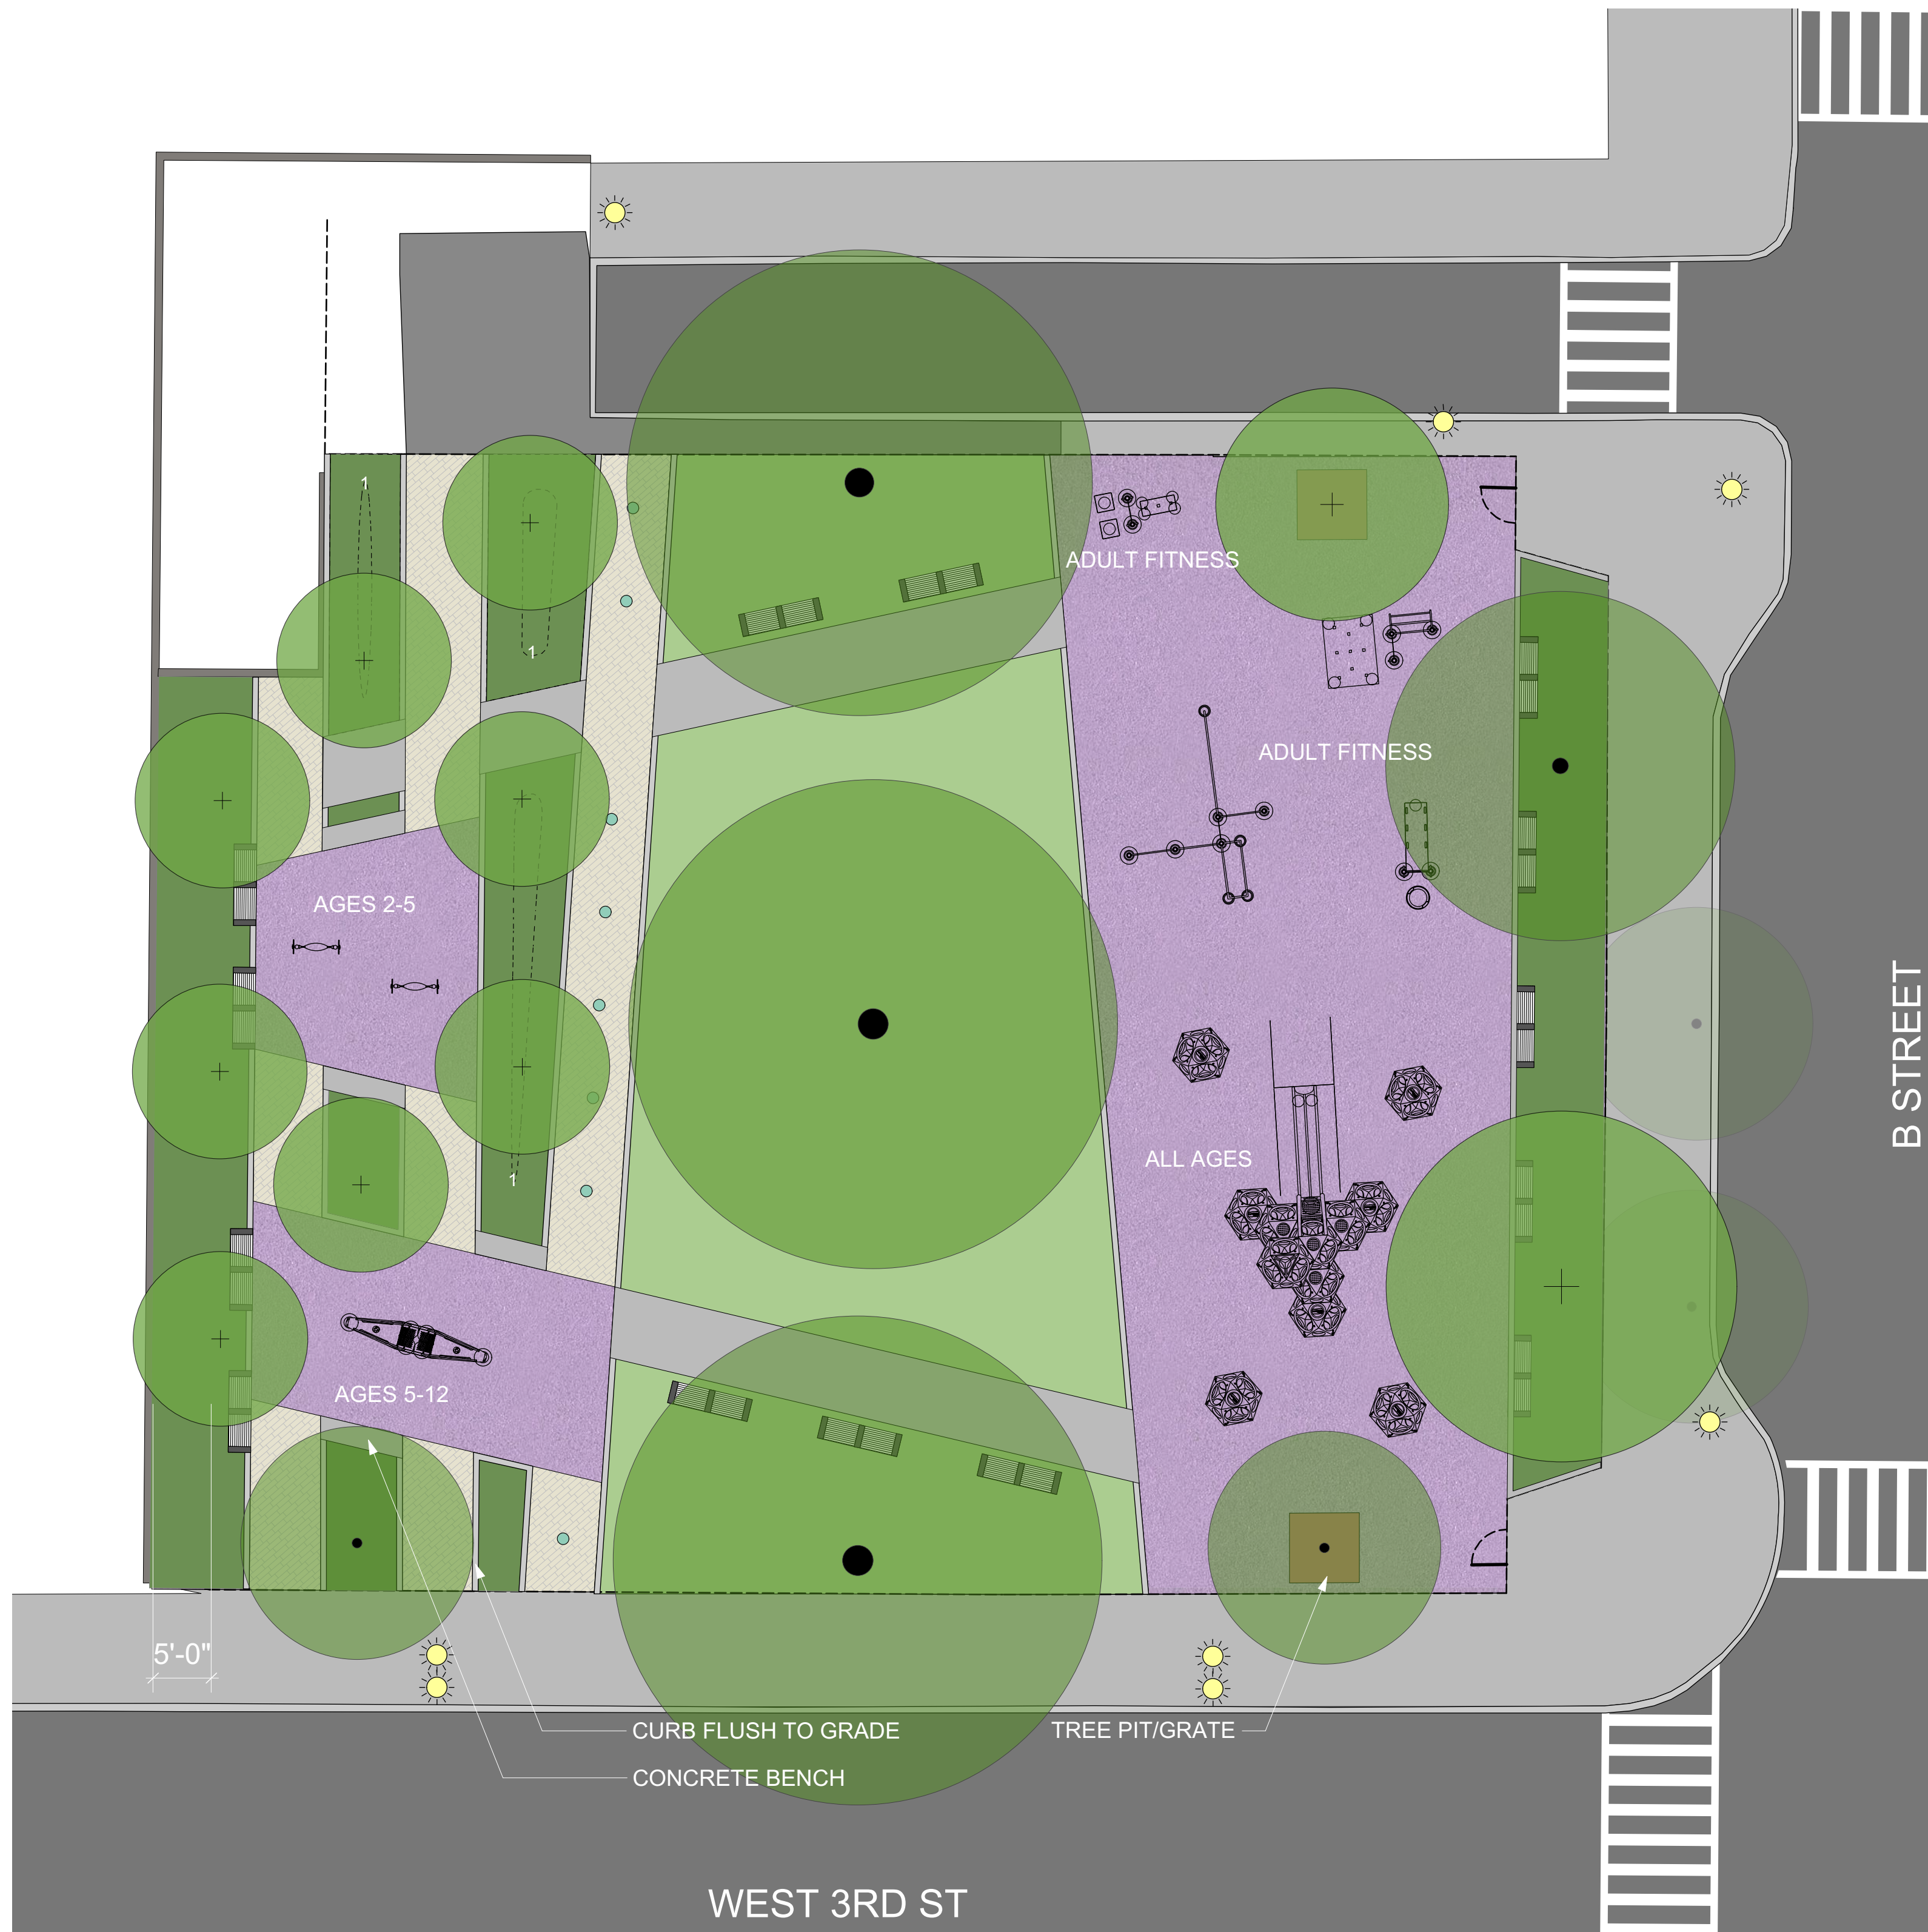

PLAY SURFACING
 PLANTED AREA
 LAWN
 PAVING

0 10 20 FT
 Scale: 1" = 10 ft

Crowley Cottrell, LLC
 281 Summer St, 6th Floor
 Boston, MA 02210
 617.338-8400 crowleycottrell.com

FLAHERTY PARK
CIRCUIT PATH
 July 24, 2018

TREE ROW PLANTINGS

CONCRETE SEATING

GROUND PLANE

UNITY TEETER TUNNEL (AGES 5-12)

LINEAR SPLASH PAD

METAL PLAYCUBES (ALL AGES)

KOMPAN CROSS SYSTEMS ADULT FITNESS

CHILD SWING (AGES: 2-5)