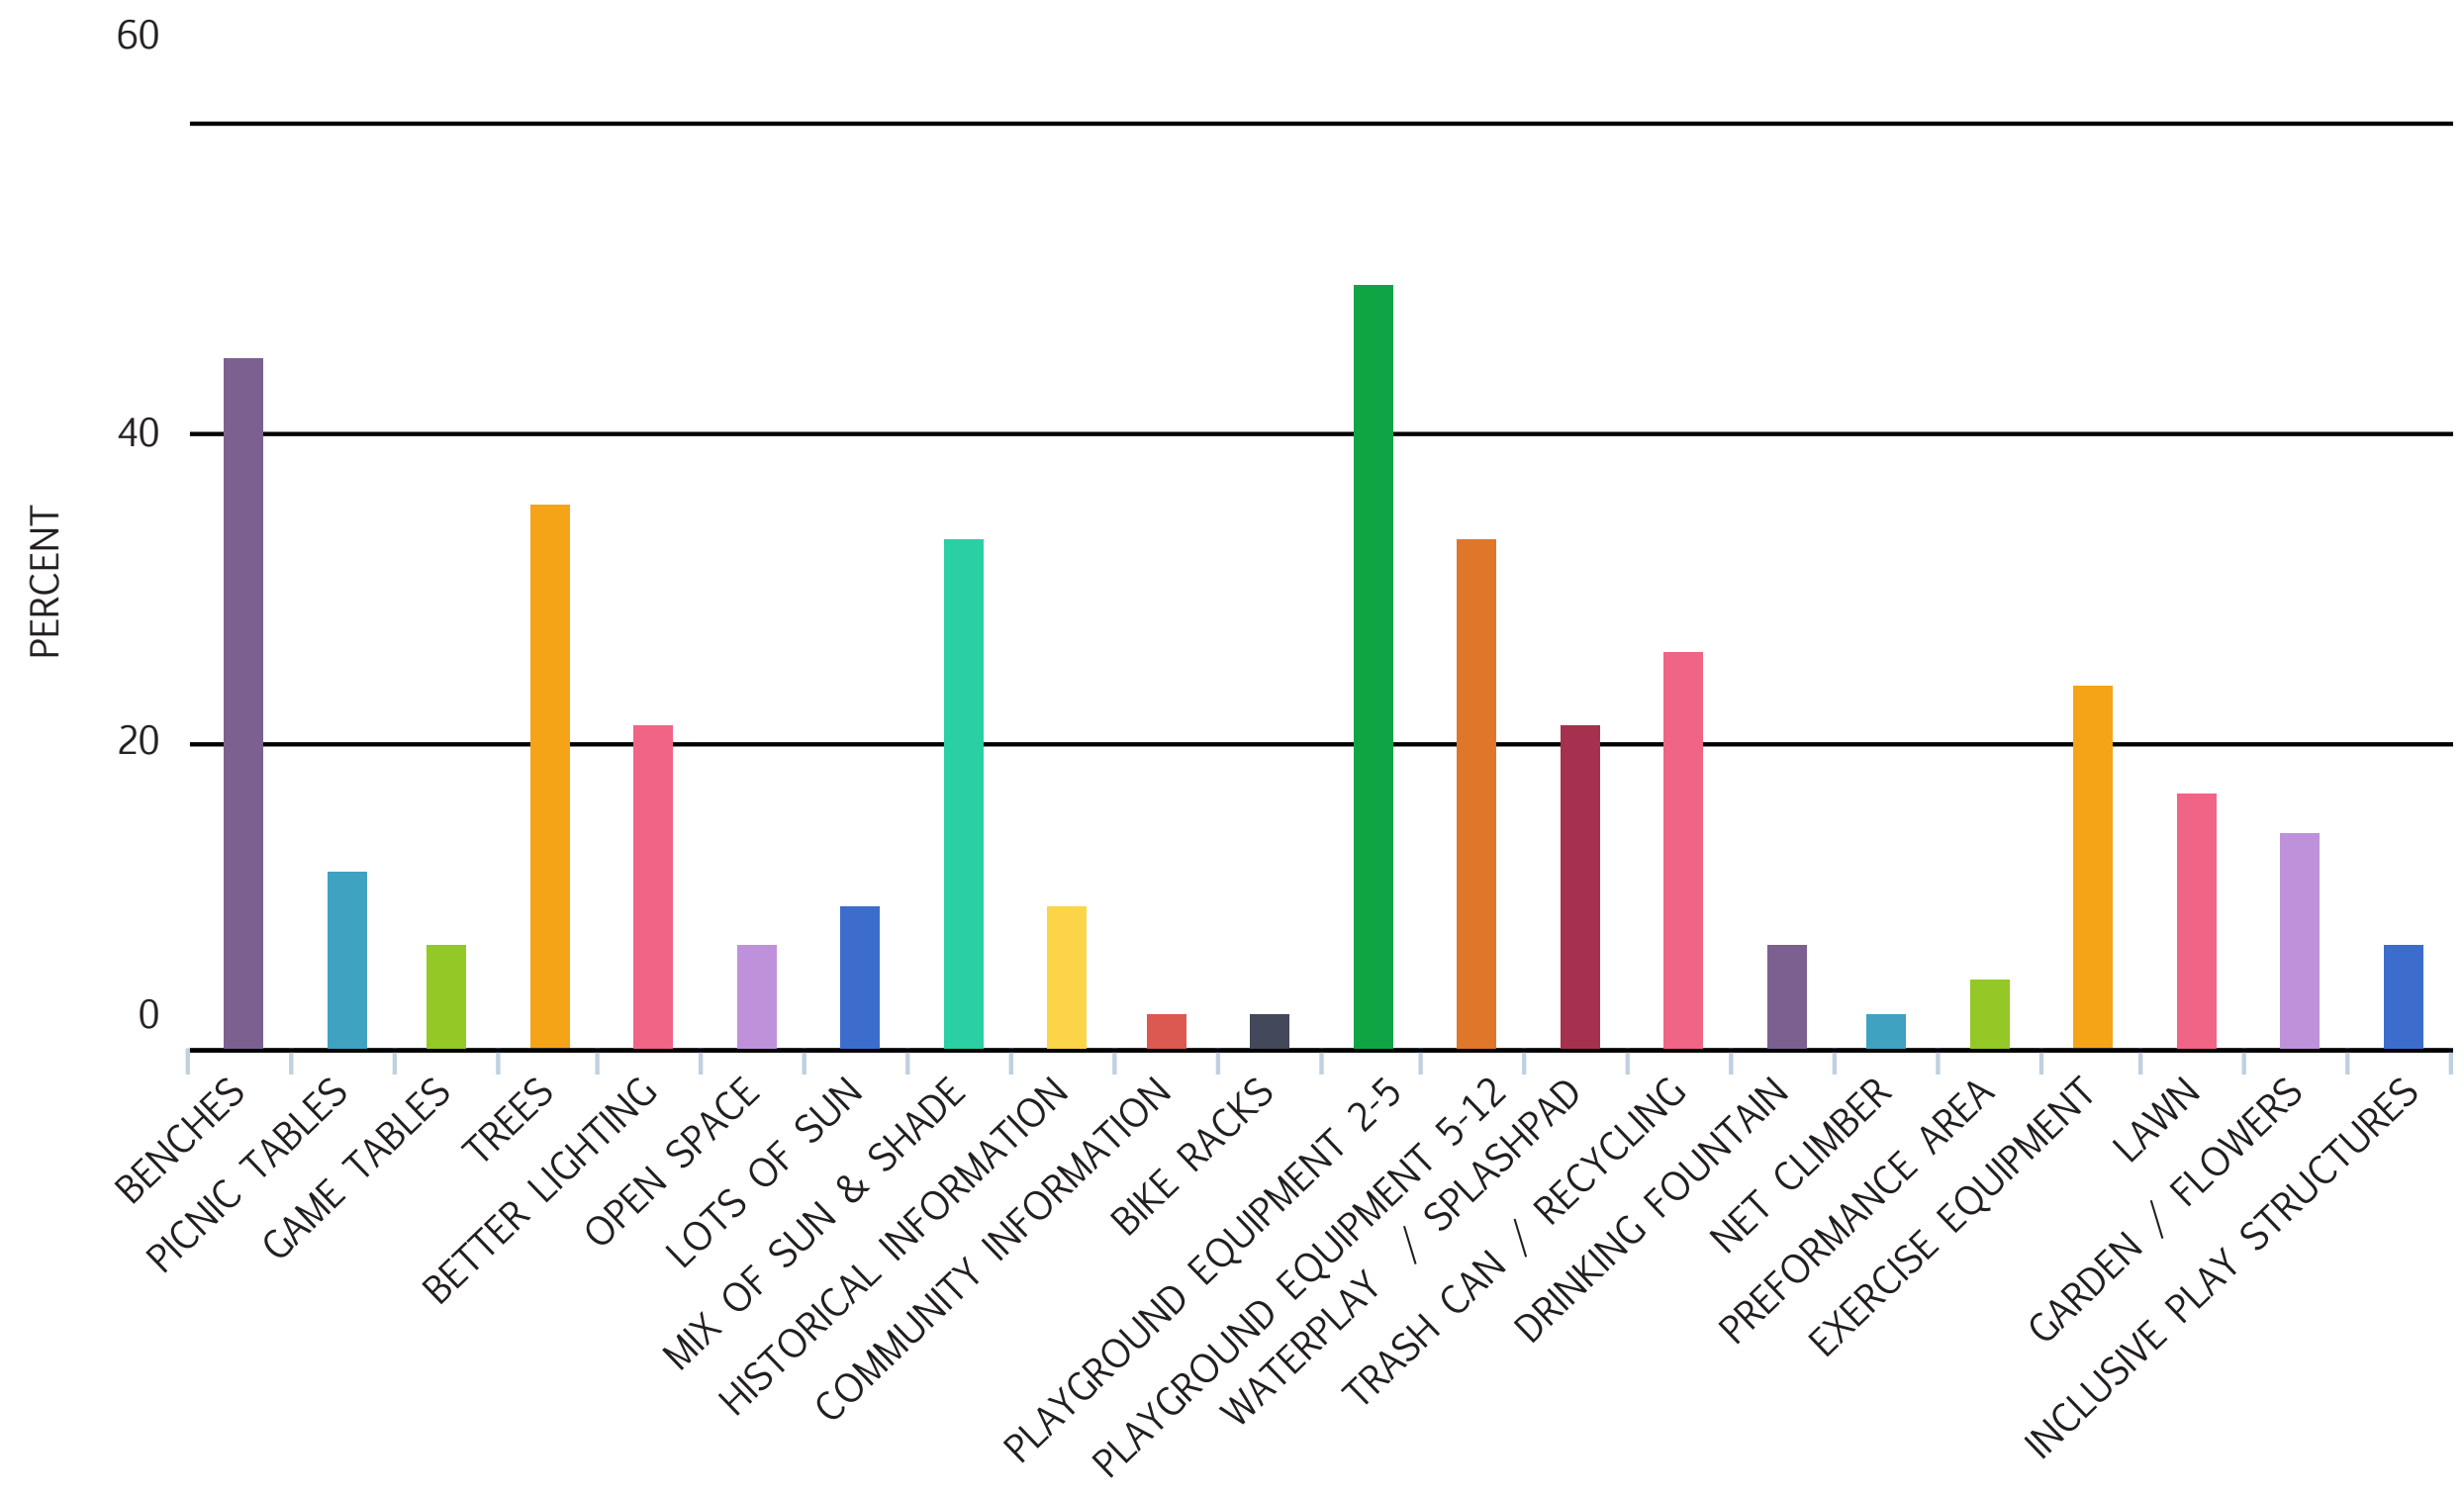

AMENITIES PEOPLE WOULD LIKE TO SEE

IMPORTANT AMENITIES THAT PEOPLE CHECKED MOST INCLUDED BENCHES, PLAY EQUIPMENT FOR AGES 2-5 AND 5-12, AND TREES. THE PARK CURRENTLY MEETS THIS CRITERIA BUT FROM THE GENERAL COMMENTS ABOUT THE PARK MANY PEOPLE BELIEVE THAT IT NEEDS AN UPDATE.