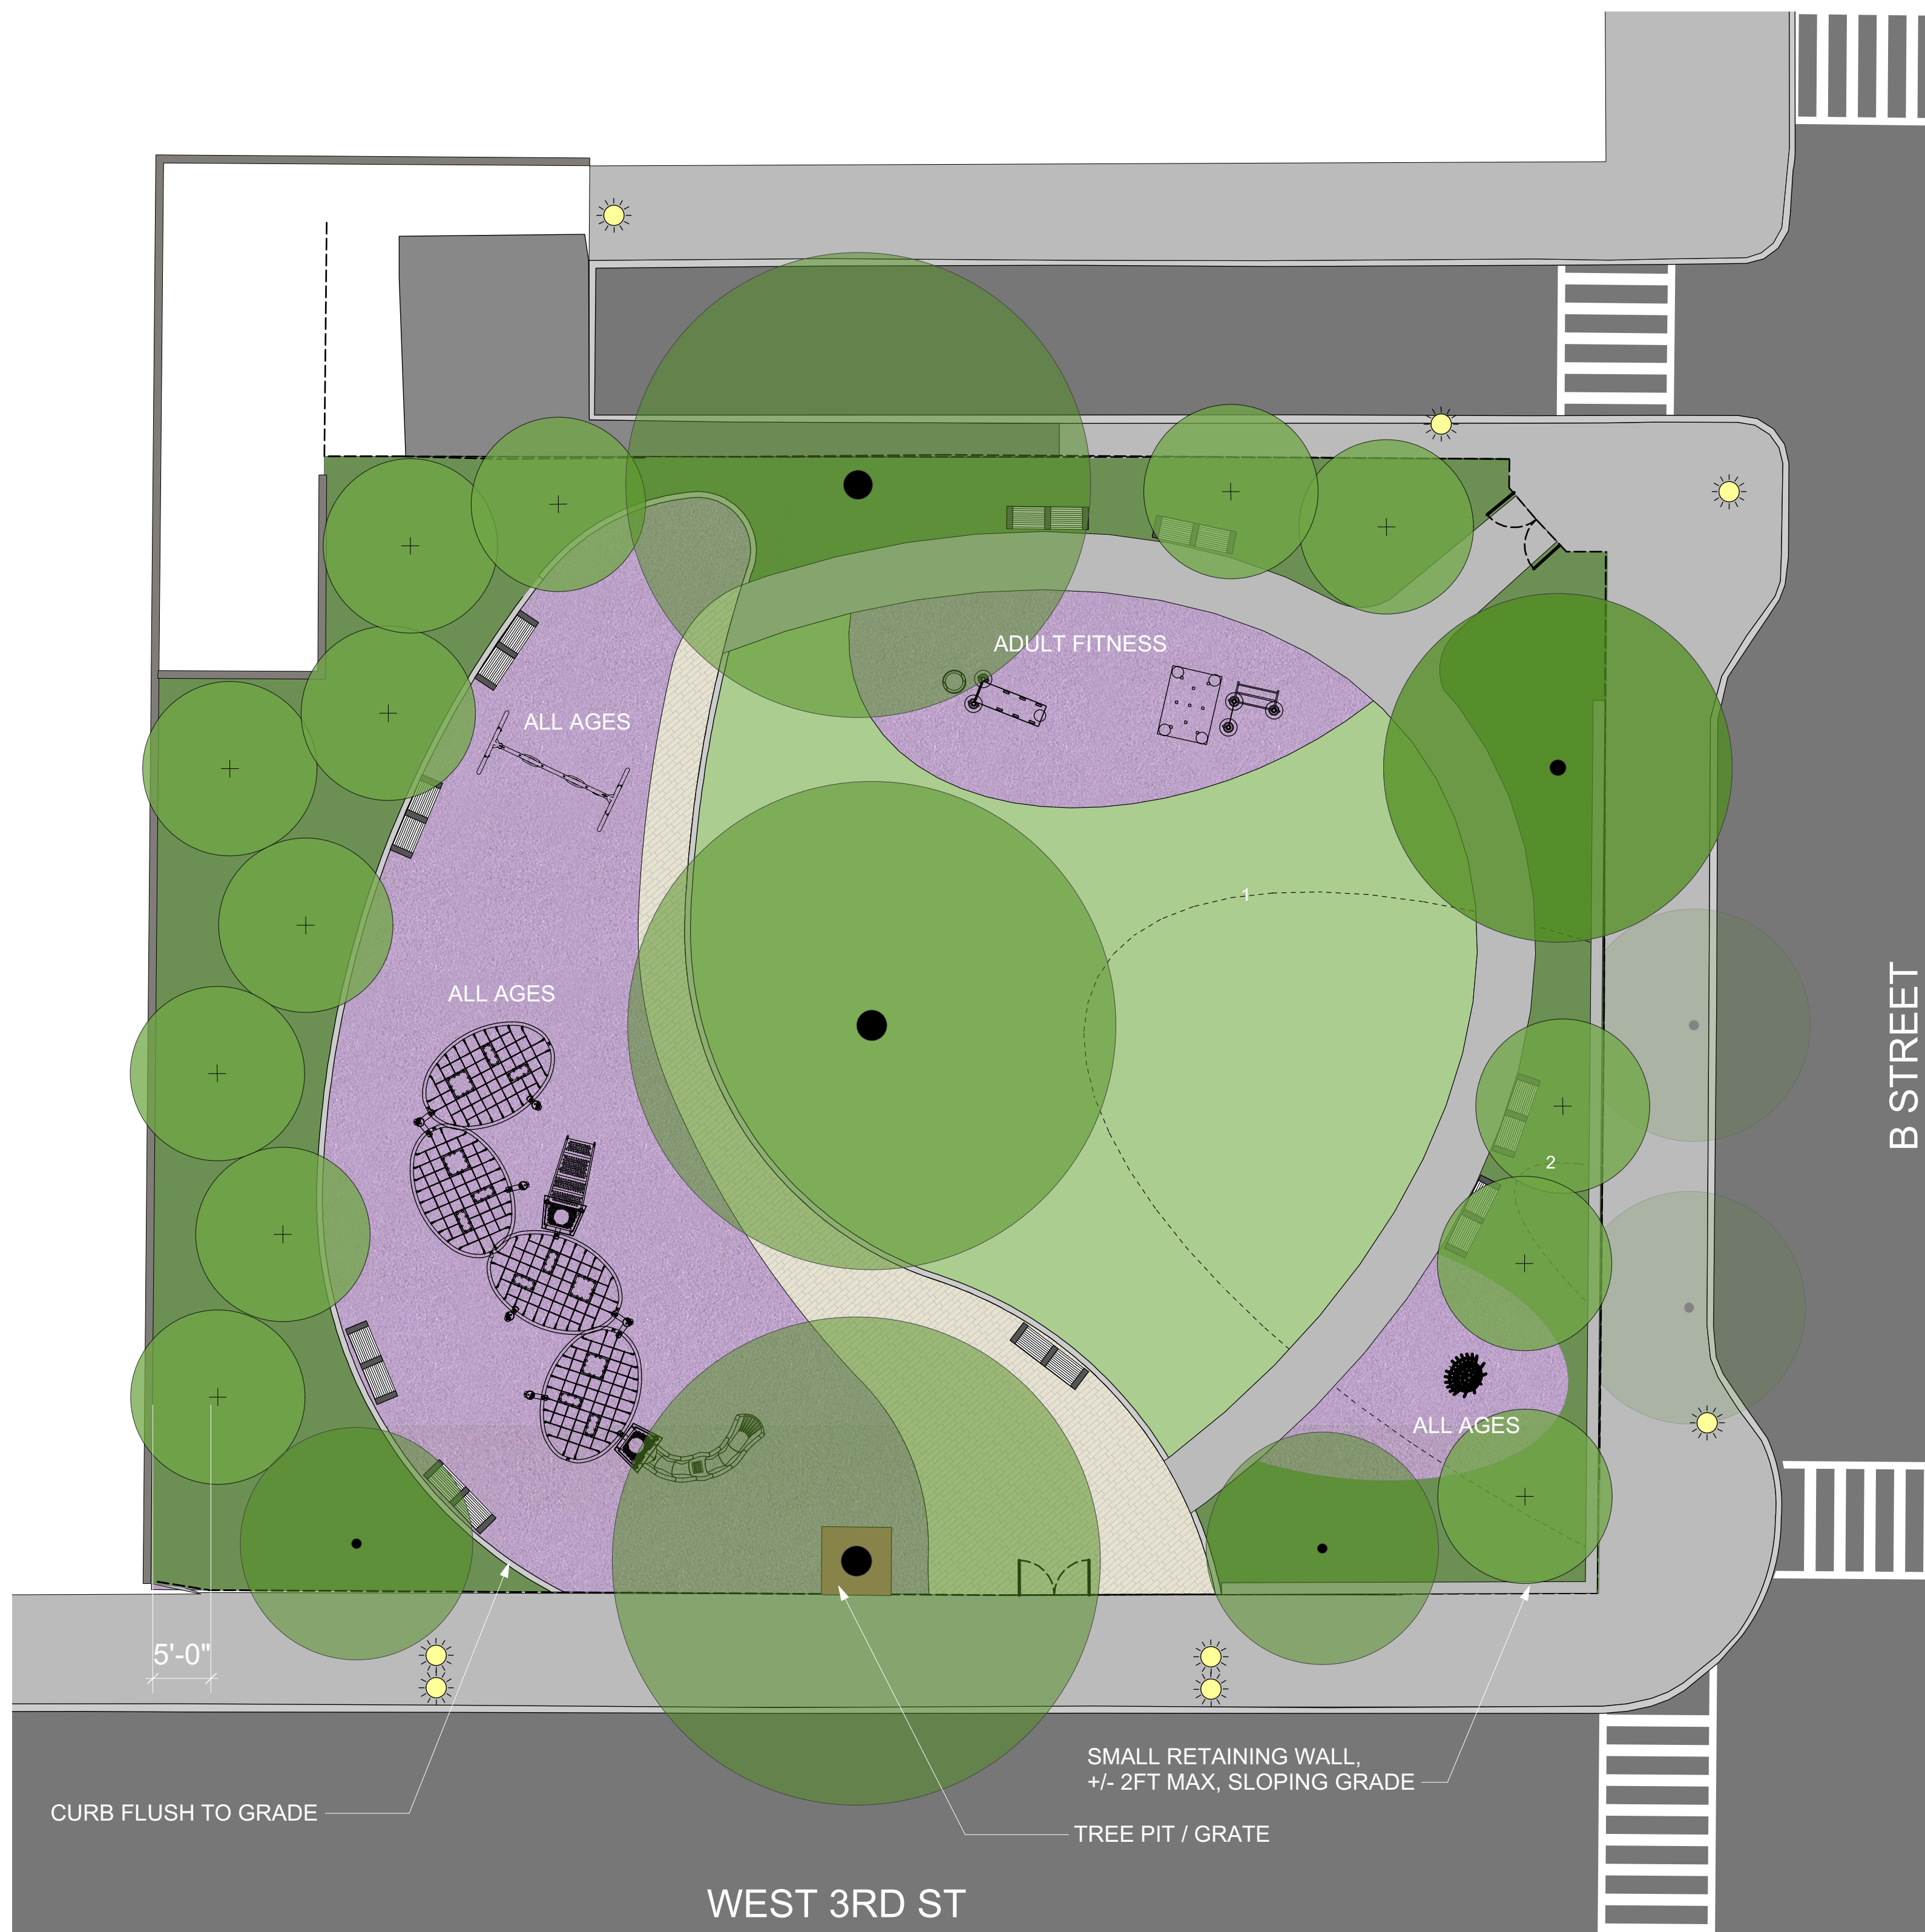

	PLAY SURFACING		PLANTED AREA		LAWN		MULCH
	GRAVEL		PLAY SURFACING MULCH		ASPHALT		

0 10 20 FT
Scale: 1" = 10 ft

SURROUNDING PARKS

FLAHERTY PARK
130 B STREET

TRADITIONAL PLAY & ADULT FITNESS

CHANNEL CENTRAL PARK
A STREET

PLAY SURFACING
 PLANTED AREA
 LAWN
 PAVING

0 10 20 FT
 Scale: 1" = 10 ft

Crowley Cottrell, LLC
 281 Summer St, 6th Floor
 Boston, MA 02210
 617.338-8400 crowleycottrell.com

FLAHERTY PARK
CIRCUIT PATH
 July 24, 2018

TREE ROW PLANTINGS

CONCRETE SEATING

GROUND PLANE

UNITY TEETER TUNNEL (AGES 5-12)

LINEAR SPLASH PAD

METAL PLAYCUBES (ALL AGES)

KOMPAN CROSS SYSTEMS ADULT FITNESS

CHILD SWING (AGES: 2-5)