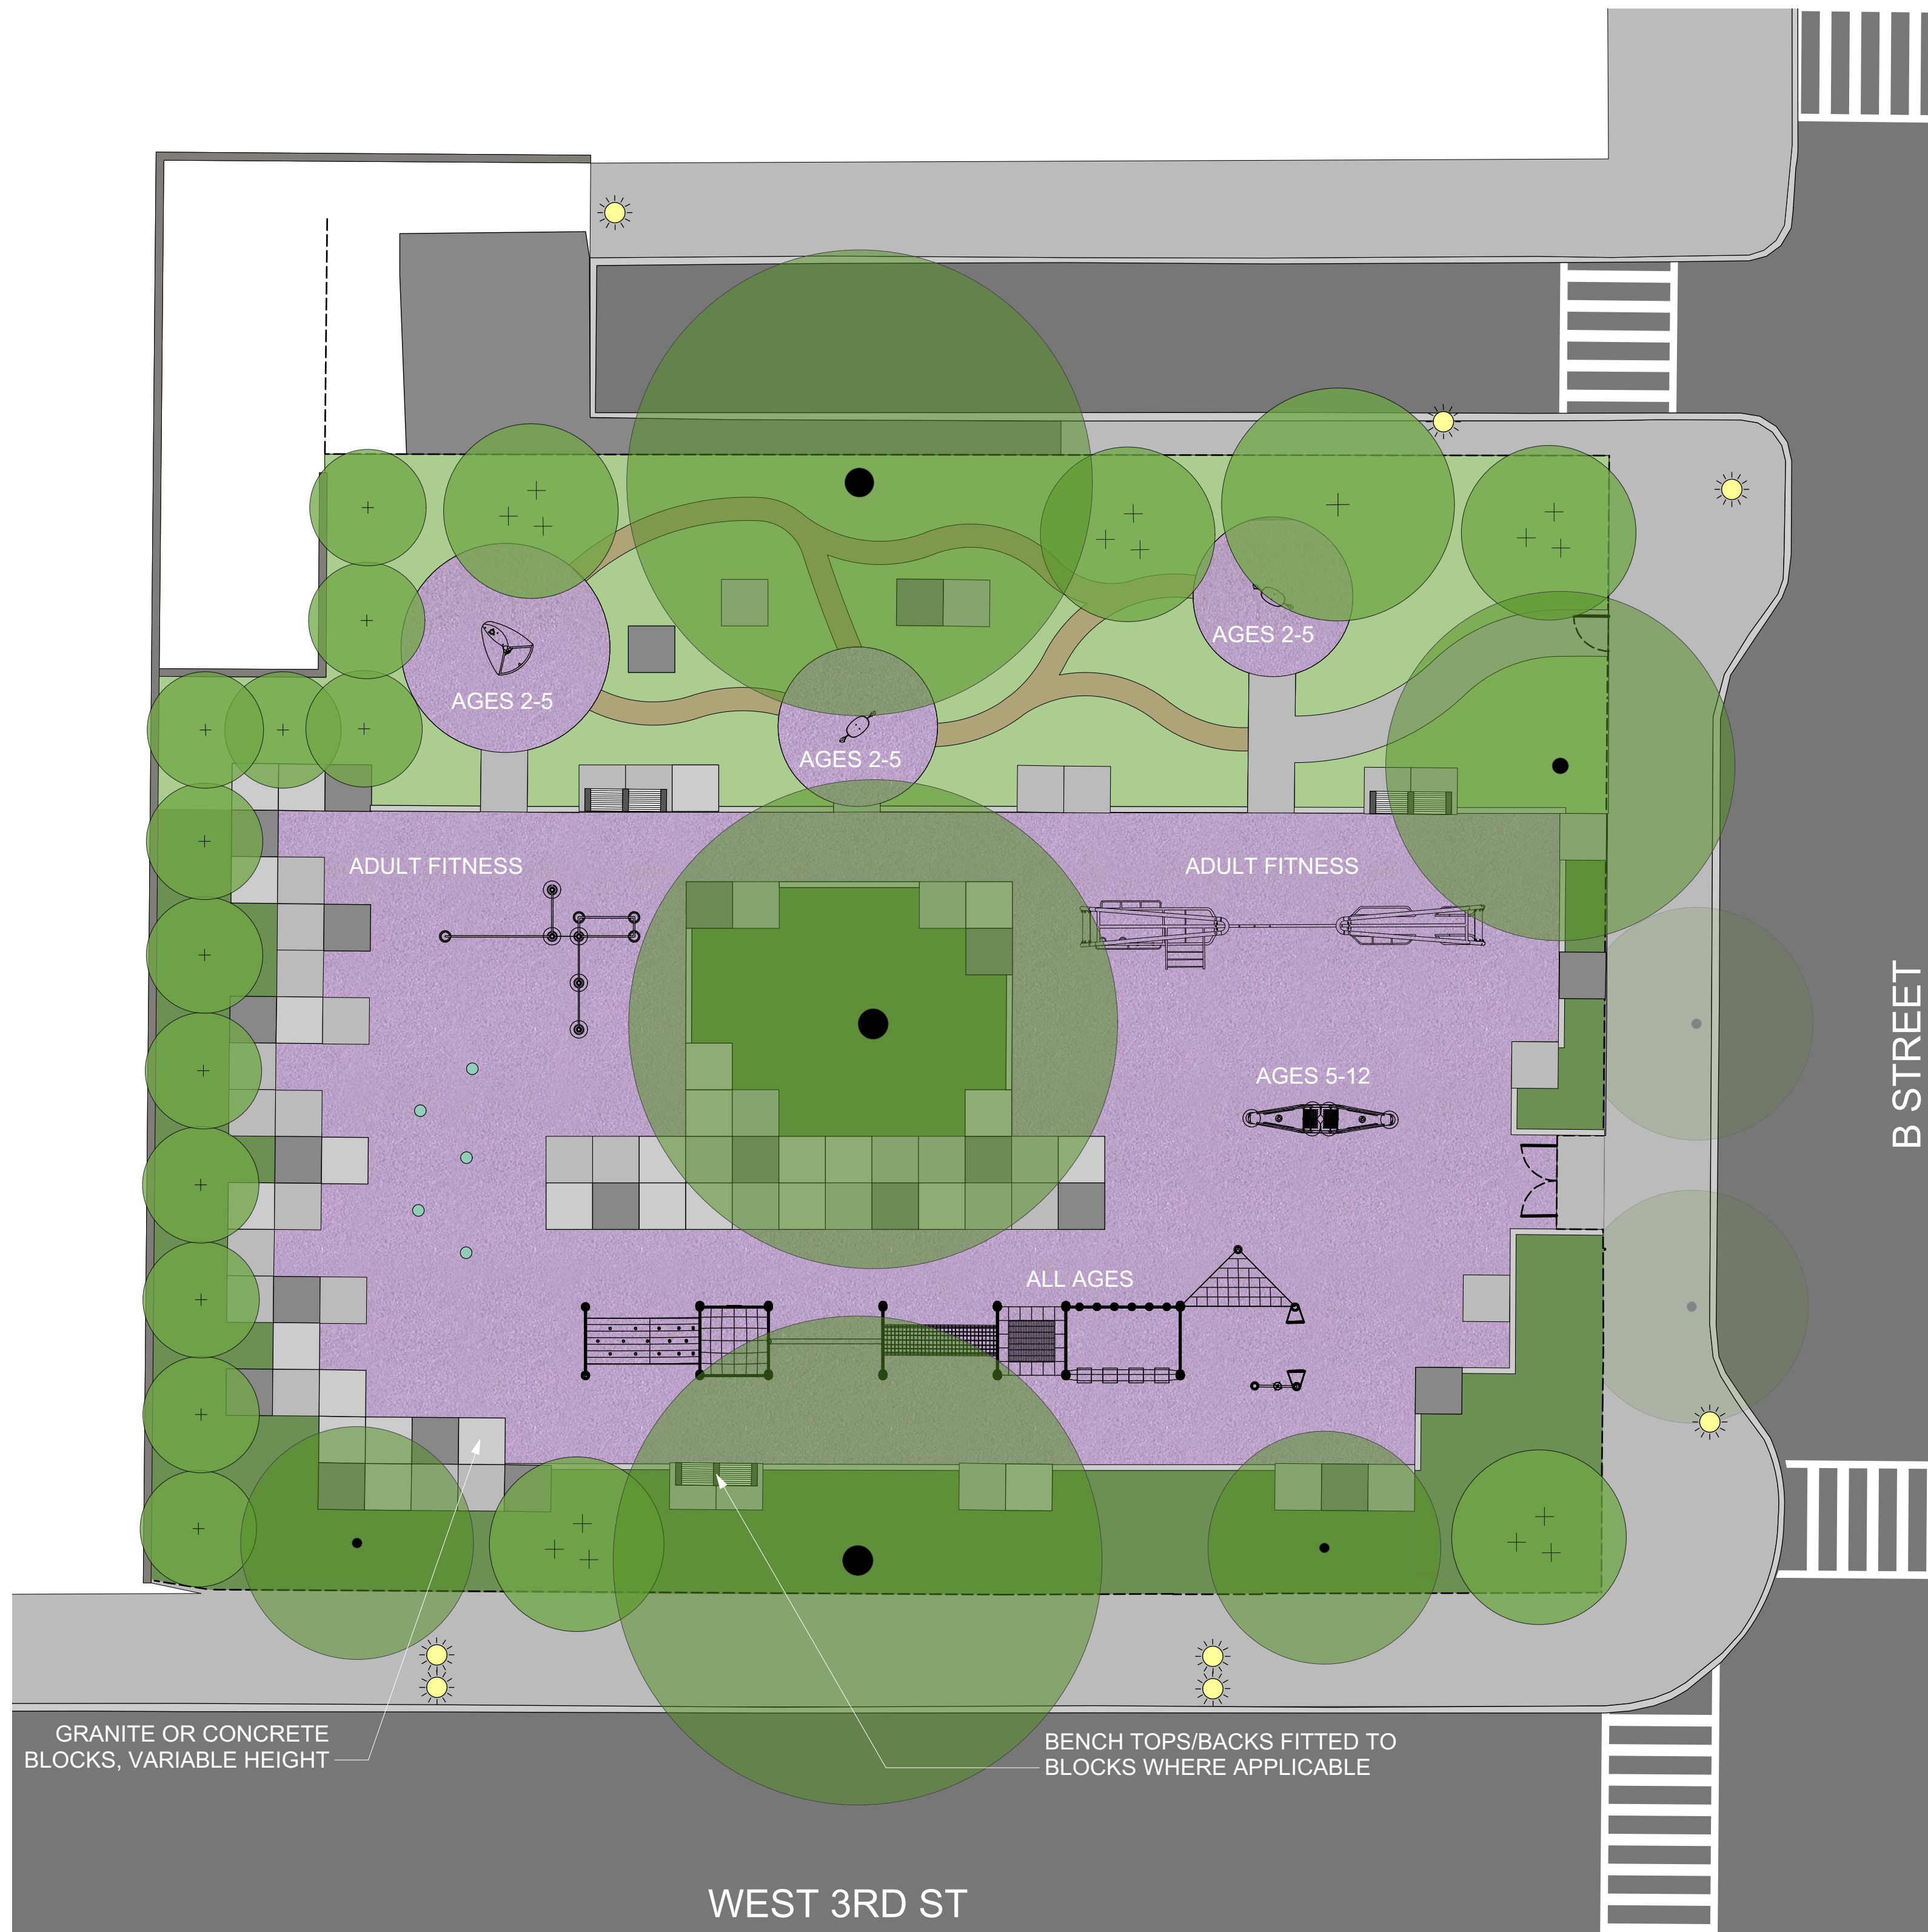

PLAY SURFACING
 PLANTED AREA
 LAWN
 PAVING

0 10 20 FT
 Scale: 1" = 10 ft

Crowley Cottrell, LLC
 281 Summer St, 6th Floor
 Boston, MA 02210
 617.338-8400 crowleycottrell.com

FLAHERTY PARK
CIRCUIT PATH
 July 24, 2018

TREE ROW PLANTINGS

CONCRETE SEATING

GROUND PLANE

UNITY TEETER TUNNEL (AGES 5-12)

LINEAR SPLASH PAD

METAL PLAYCUBES (ALL AGES)

KOMPAN CROSS SYSTEMS ADULT FITNESS

CHILD SWING (AGES: 2-5)

KOMPAN CROSS SYSTEMS ADULT FITNESS

PLAY SURFACING PLANTED AREA LAWN MULCH

0 10 20 FT
Scale: 1" = 10 ft

Crowley Cottrell, LLC
281 Summer St, 6th Floor
Boston, MA 02210
617.338-8400 crowleycottrell.com

FLAHERTY PARK
THE BLOCKS
July 24, 2018