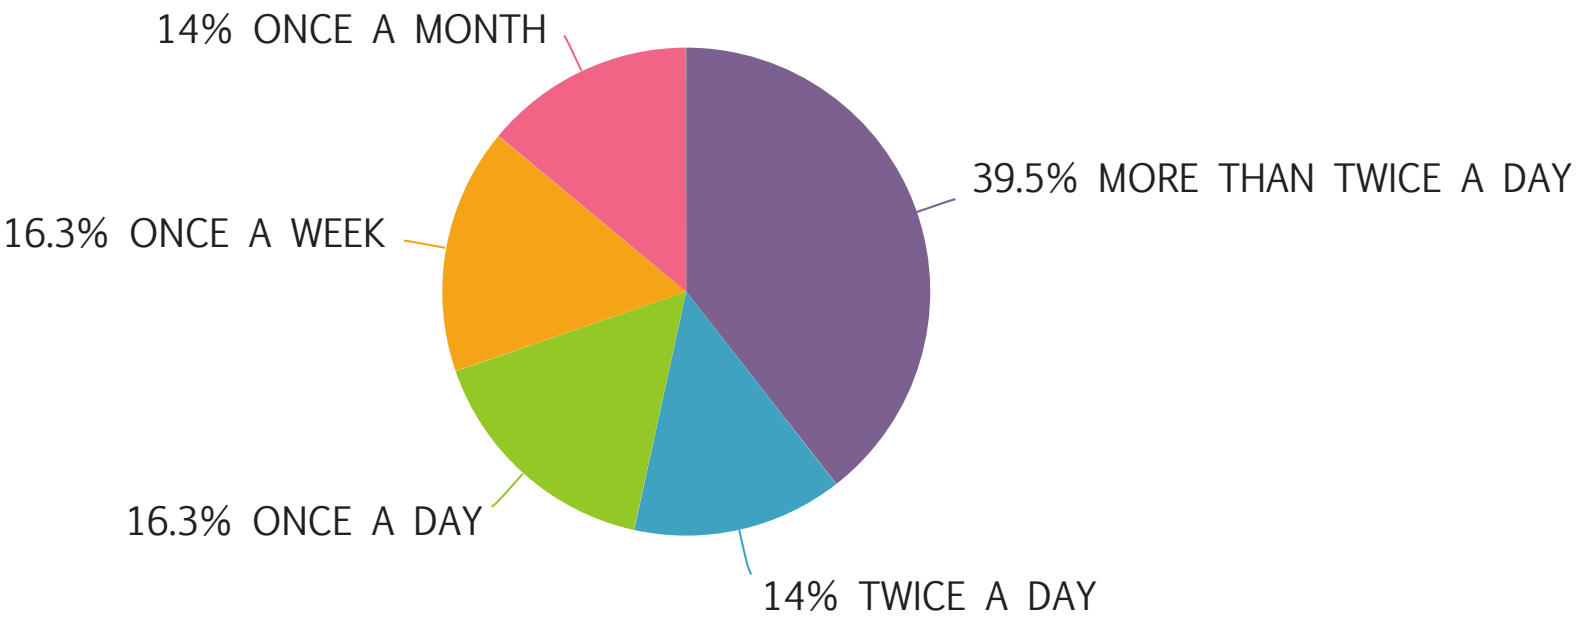

SWEENEY PLAYGROUND
180 WEST FIFTH STREET

BASKETBALL, CLIMBING NETS, SWINGS, TOT SPRAY

CHILDREN IN FLAHERTY PARK

ABOUT 60% OF PEOPLE WHO TOOK THE SURVEY HAVE CHILDREN LIVING AT HOME, AND THE MAJORITY OF THEIR CHILDREN ARE UNDER 5 YEARS OLD.

HOW OFTEN DO YOU PASS BY FLAHERTY PARK?

FROM THE SURVEY RESULTS PEOPLE SEEM TO PASS BY THE PARK OFTEN, 80+% OF THE RESULTS SHOWED THAT PEOPLE PASS THE PARK AT LEAST ONCE A WEEK AND ALMOST 40% PASS THE PARK MORE THAN TWICE A DAY.