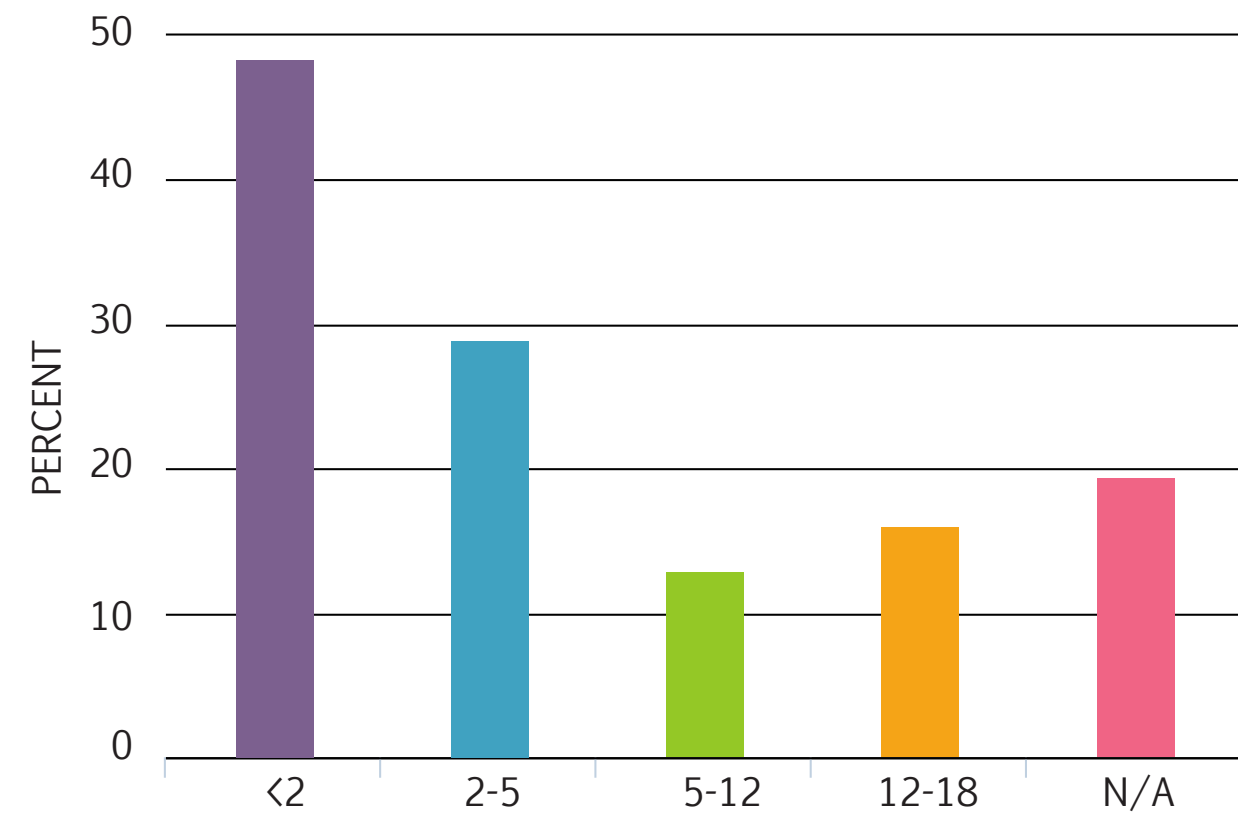

SWEENEY PLAYGROUND
180 WEST FIFTH STREET

BASKETBALL, CLIMBING NETS, SWINGS, TOT SPRAY

CHILDREN IN FLAHERTY PARK

ABOUT 60% OF PEOPLE WHO TOOK THE SURVEY HAVE CHILDREN LIVING AT HOME, AND THE MAJORITY OF THEIR CHILDREN ARE UNDER 5 YEARS OLD.