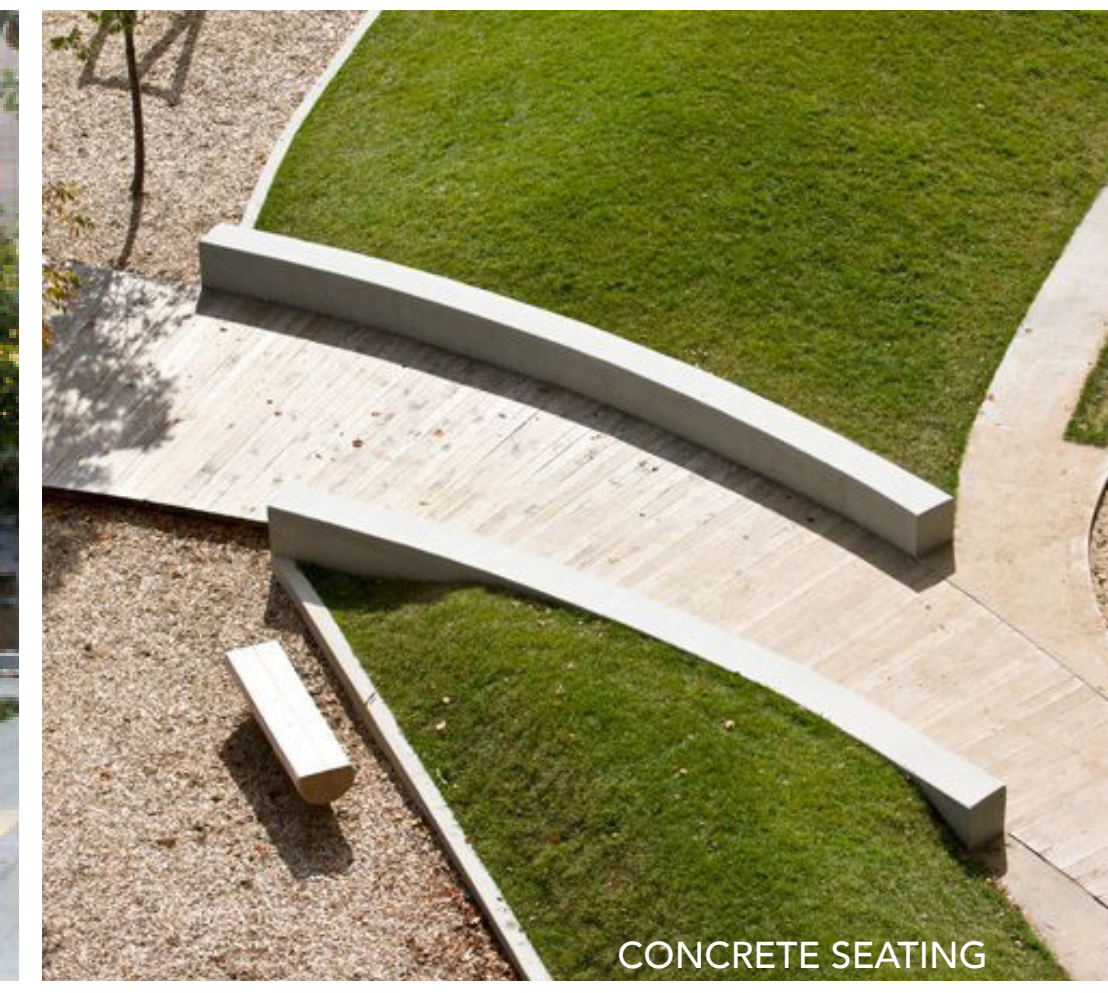

PLAY SURFACING
 PLANTED AREA
 LAWN
 PAVING

0 10 20 FT
 Scale: 1" = 10 ft

Crowley Cottrell, LLC
 281 Summer St, 6th Floor
 Boston, MA 02210
 617.338-8400 crowleycottrell.com

FLAHERTY PARK
CIRCUIT PATH
 July 24, 2018

TREE ROW PLANTINGS

CONCRETE SEATING

GROUND PLANE

UNITY TEETER TUNNEL (AGES 5-12)

LINEAR SPLASH PAD

METAL PLAYCUBES (ALL AGES)

KOMPAN CROSS SYSTEMS ADULT FITNESS

CHILD SWING (AGES: 2-5)

KOMPAN CROSS SYSTEMS ADULT FITNESS

PLAY SURFACING PLANTED AREA LAWN MULCH

0 10 20 FT
Scale: 1" = 10 ft

Crowley Cottrell, LLC
281 Summer St, 6th Floor
Boston, MA 02210
617.338-8400 crowleycottrell.com

FLAHERTY PARK
THE BLOCKS
July 24, 2018