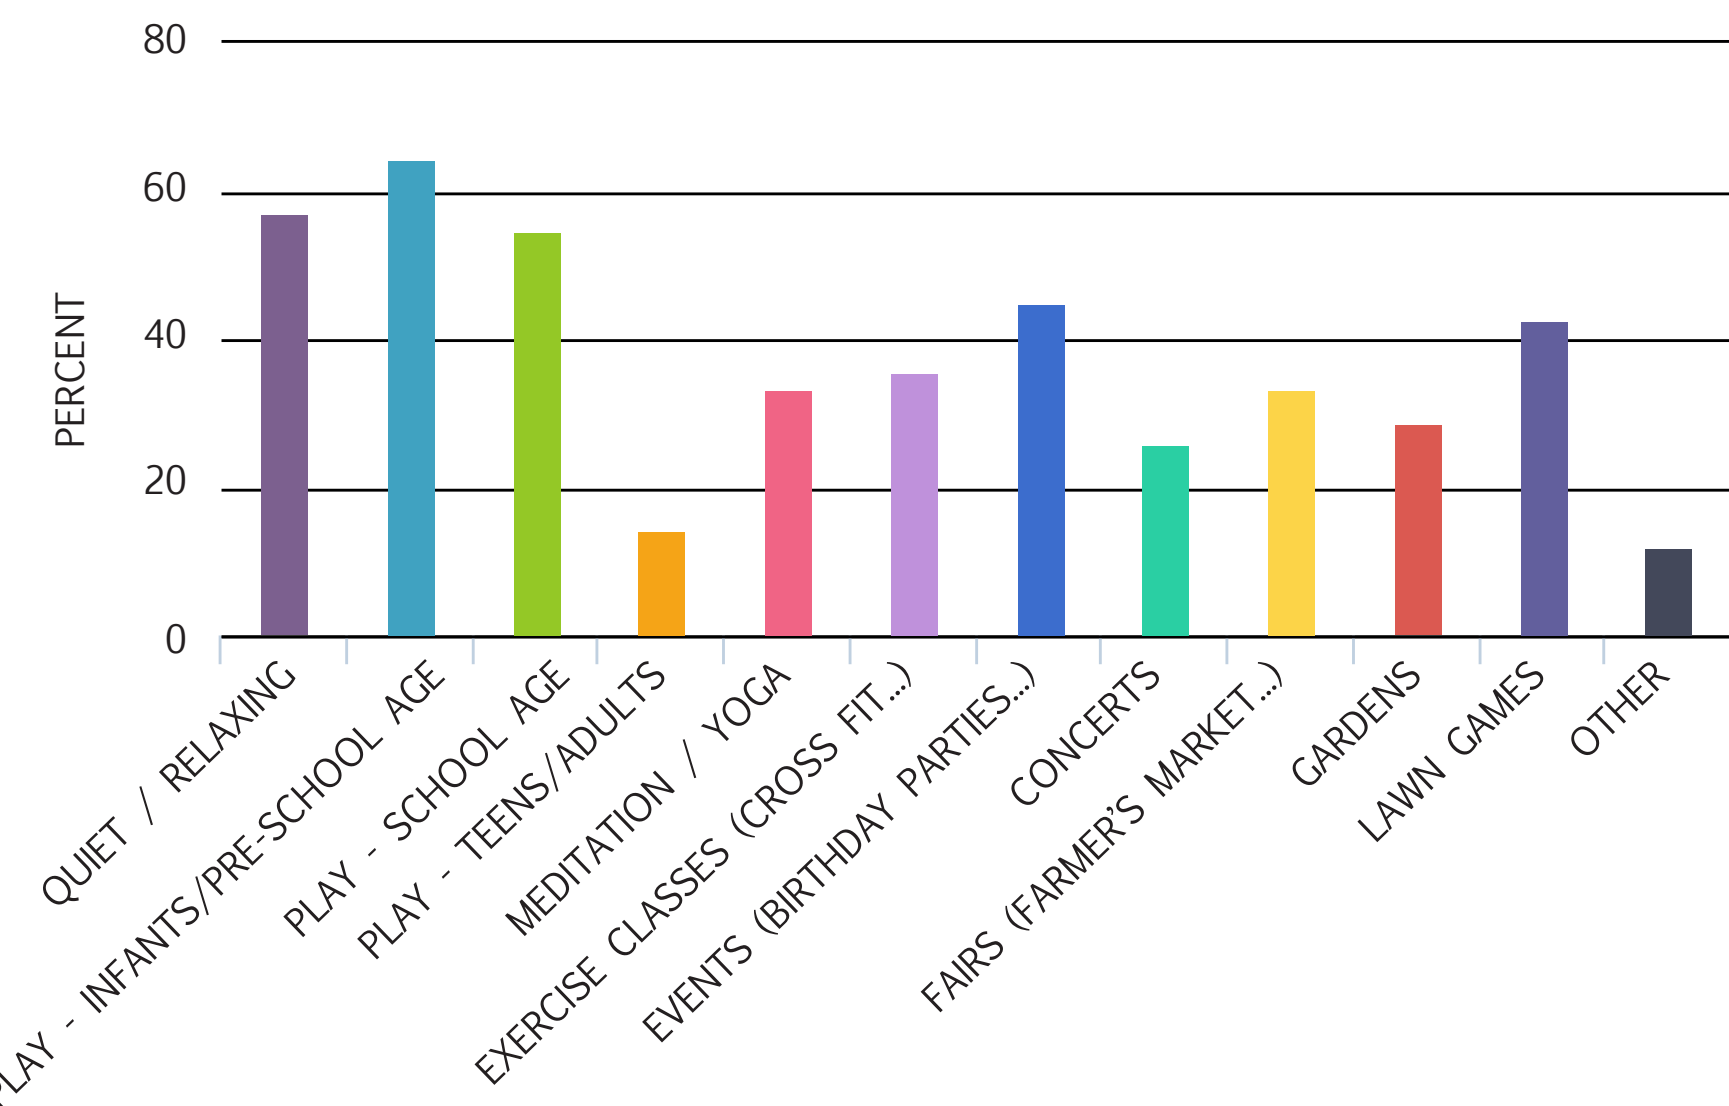

EXPERIENCES THAT THE PARK COULD OFFER

MOST OF THE EXPERIENCES THAT PEOPLE WOULD LIKE TO HAVE IN THE PARK ARE PLAY FOR KIDS UNDER 12 AND THE OPPORTUNITY FOR QUIET AND RELAXATION. THERE IS ALSO SOME INTEREST IN THE ABILITY FOR DIFFERENT EVENTS AND CLASSES.