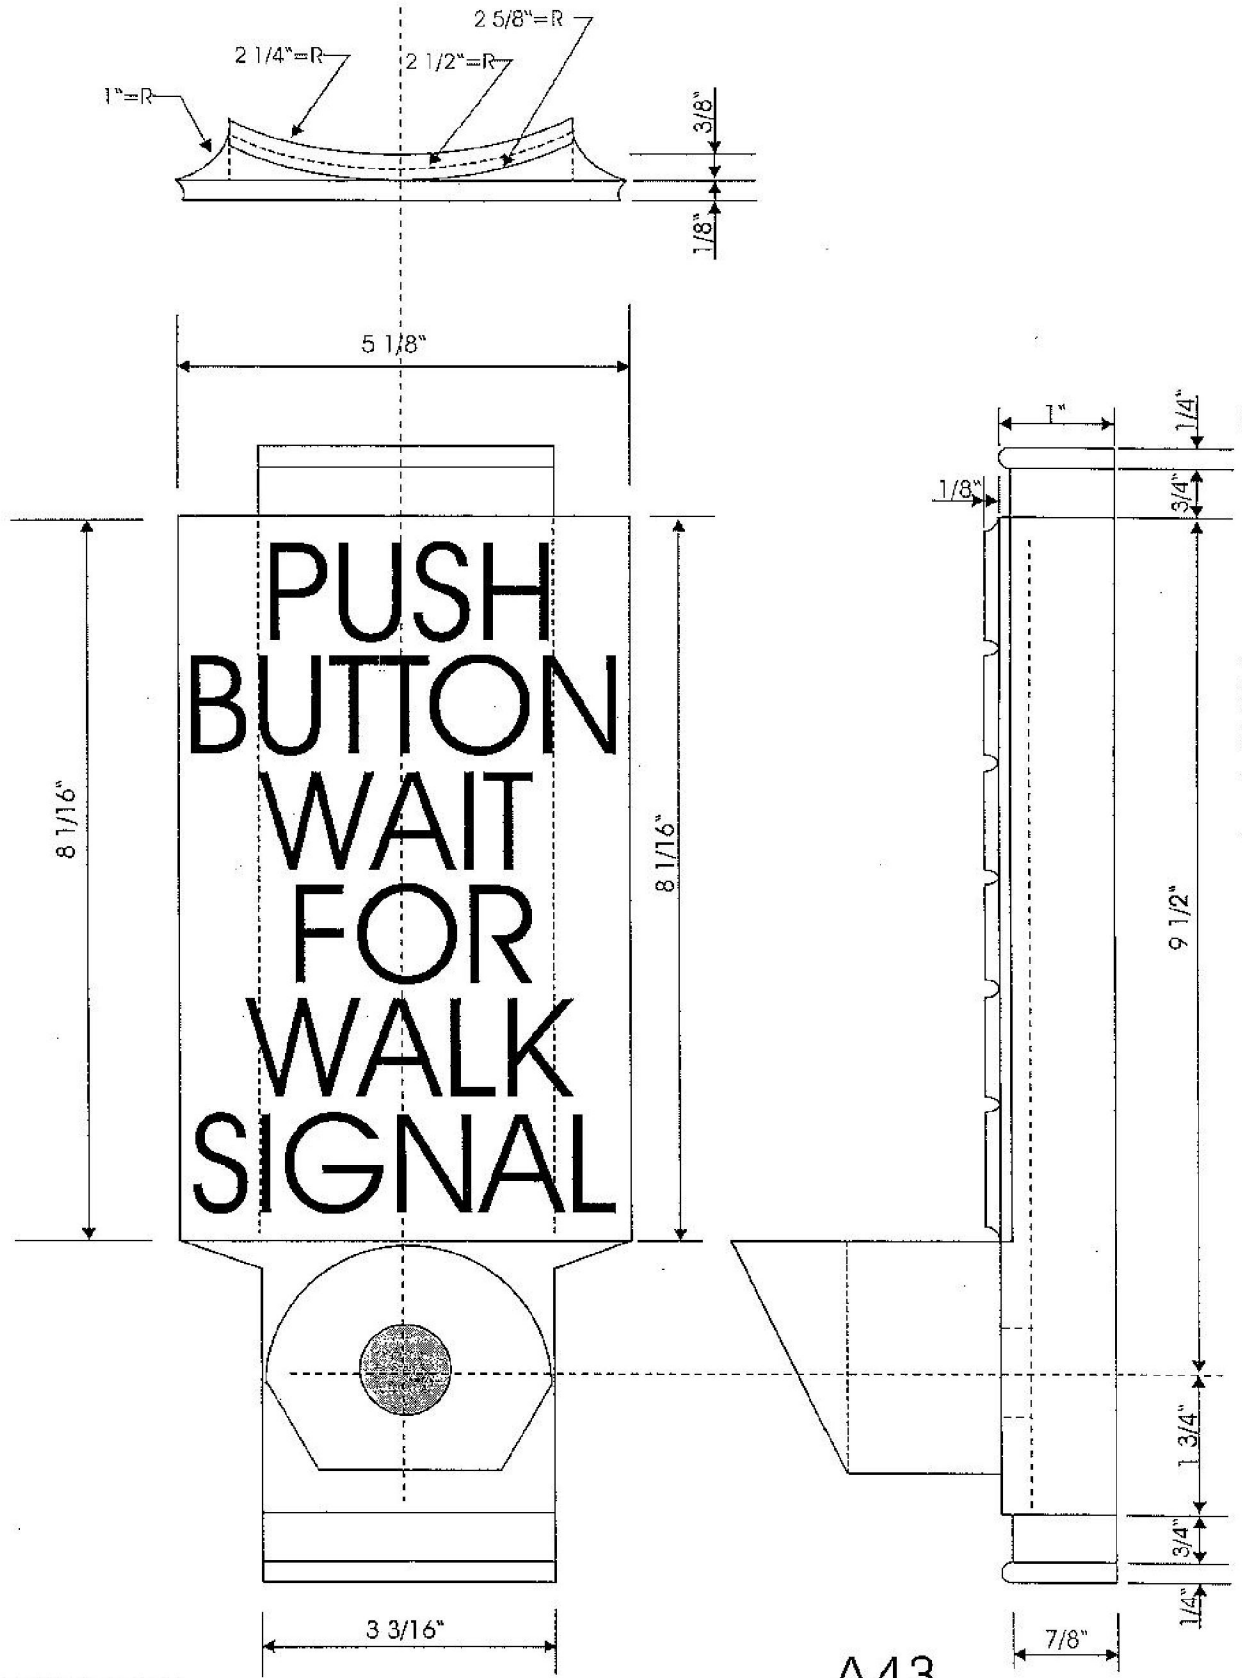

PEDESTRIAN SIGN AND PUSHBUTTON SADDLE

4-24-90

NOT TO SCALE

A43