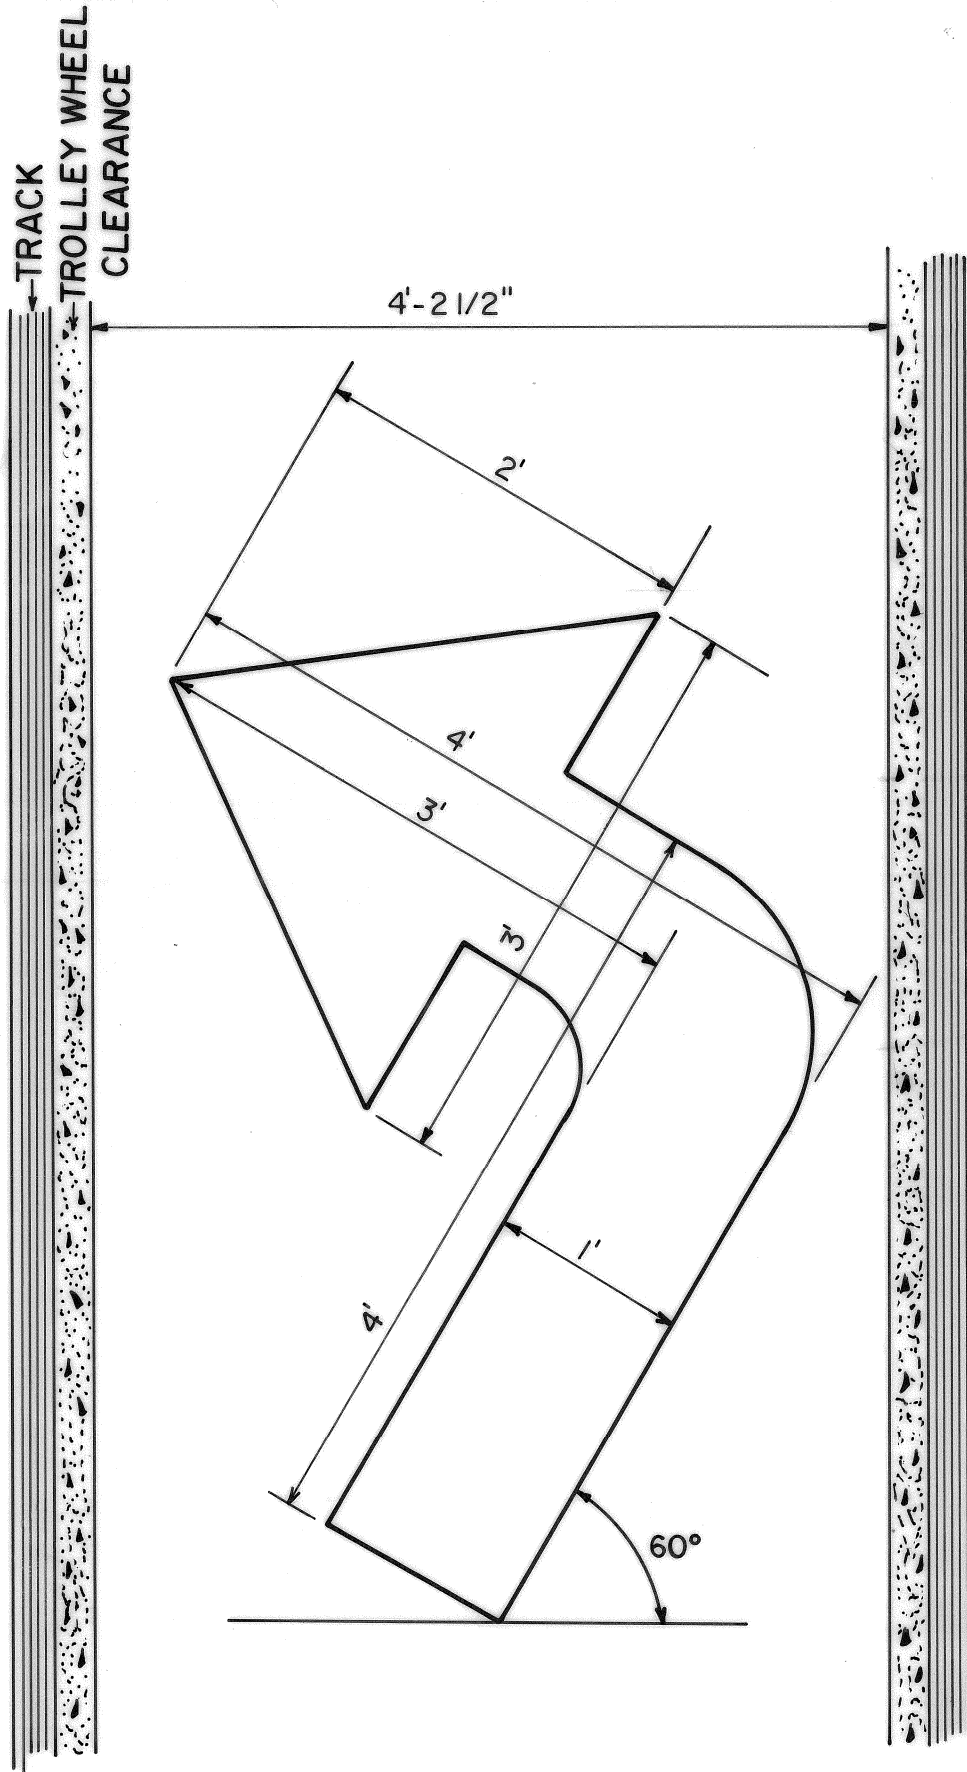

TROLLEY TRACK LEFT TURN ARROW

9-25-96

SCALE: 1" = 10' A 310