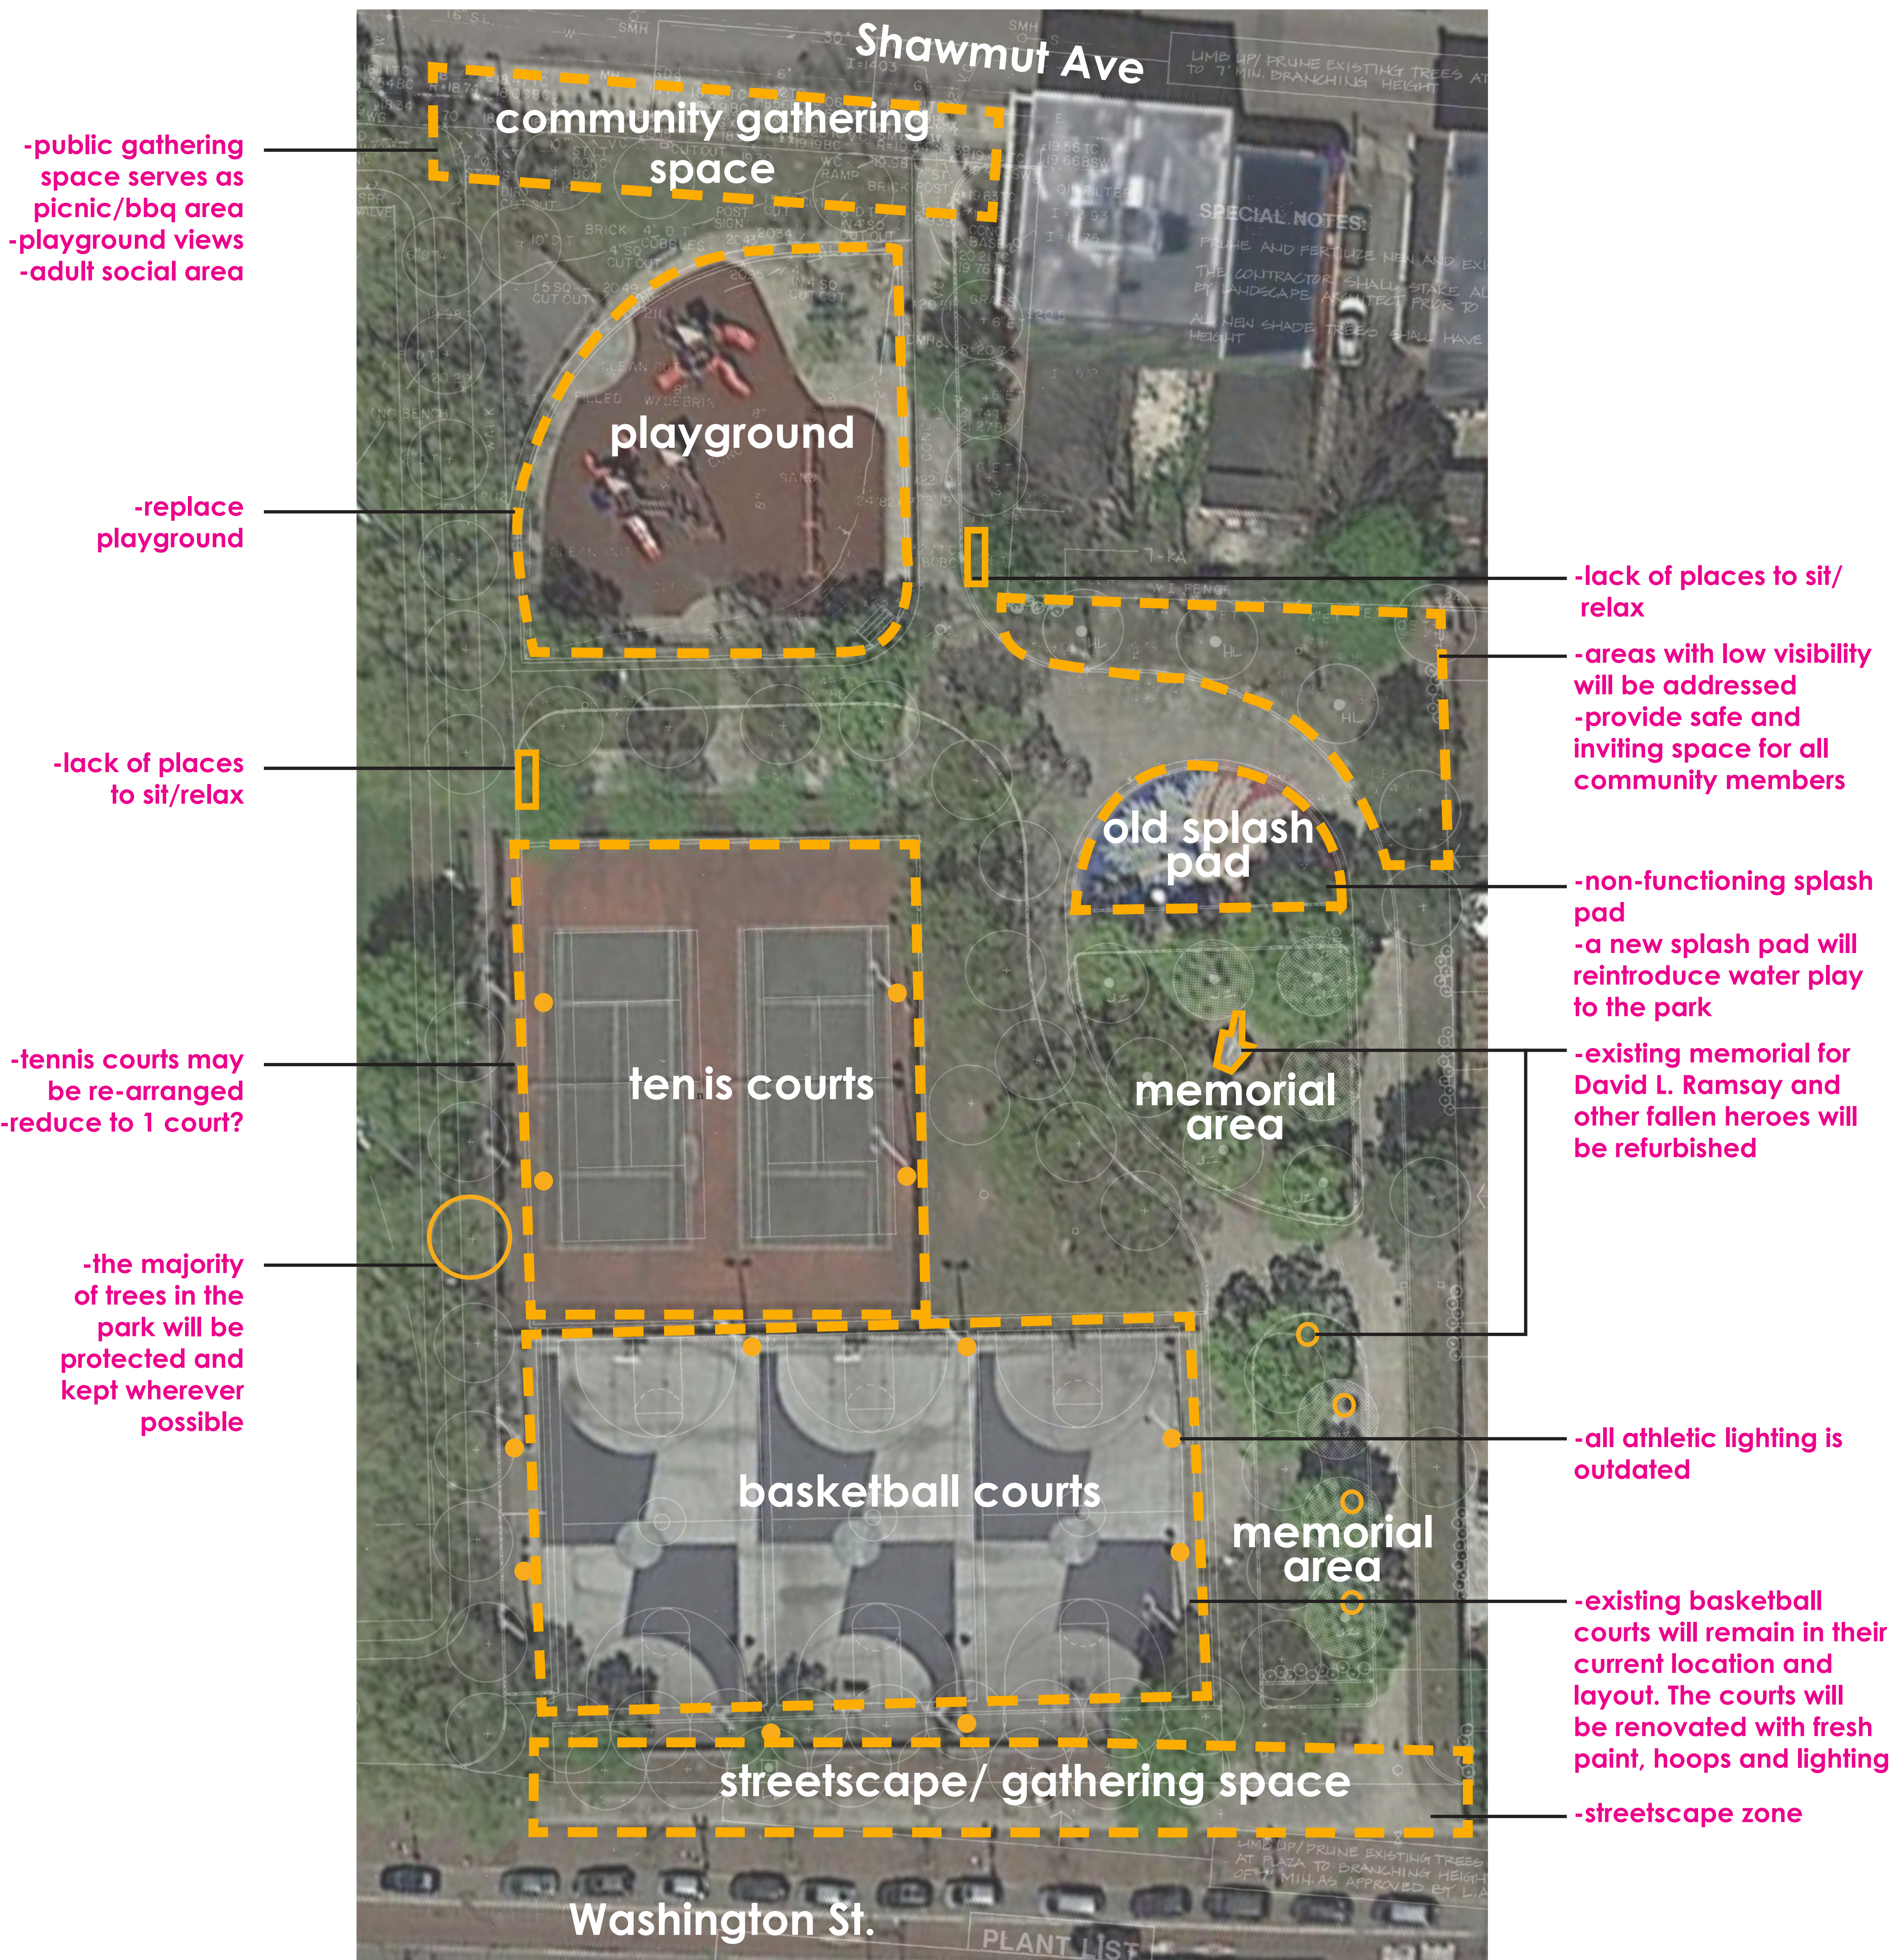

RAMSAY PARK - Site Analysis

existing park plan

Open Spaces Near Ramsay Park

park amenities within 1/2 mile of Ramsay

- Jeep Jones Park** SPORTS FACILITY, 2 BASKETBALL COURTS, FITNESS STATION, PLAYGROUND, PLAY STRUCTURE, TOT SPRAY AREA, PUBLIC ART
- Madison Park** SPORTS FACILITY, MULTI-USE SPACE, ___ BASKETBALL COURTS, ___ TENNIS COURTS, BASEBALL, BATTING CAGE, TRACK AND FIELD, PUBLIC ART
- Carter Playground** SPORTS FACILITY, MULTI-USE SPACE, 5 TENNIS COURTS, PLAYGROUND, PLAY STRUCTURE, TOT SPRAY AREA
- O'Day Playground** SPORTS FACILITY, STREET HOCKEY, 1 BASKETBALL COURTS, PLAYGROUND, PLAY STRUCTURE, SWINGS, TOT SPRAY AREA, STAGE/AMPHITHEATER
- Edna V Bynoe Park** PLAYGROUND, PLAY STRUCTURE, SWINGS, TOT SPRAY AREA, SPORTS FACILITY, 3 BASKETBALL COURTS, 1 TENNIS COURT, LITTLE LEAGUE