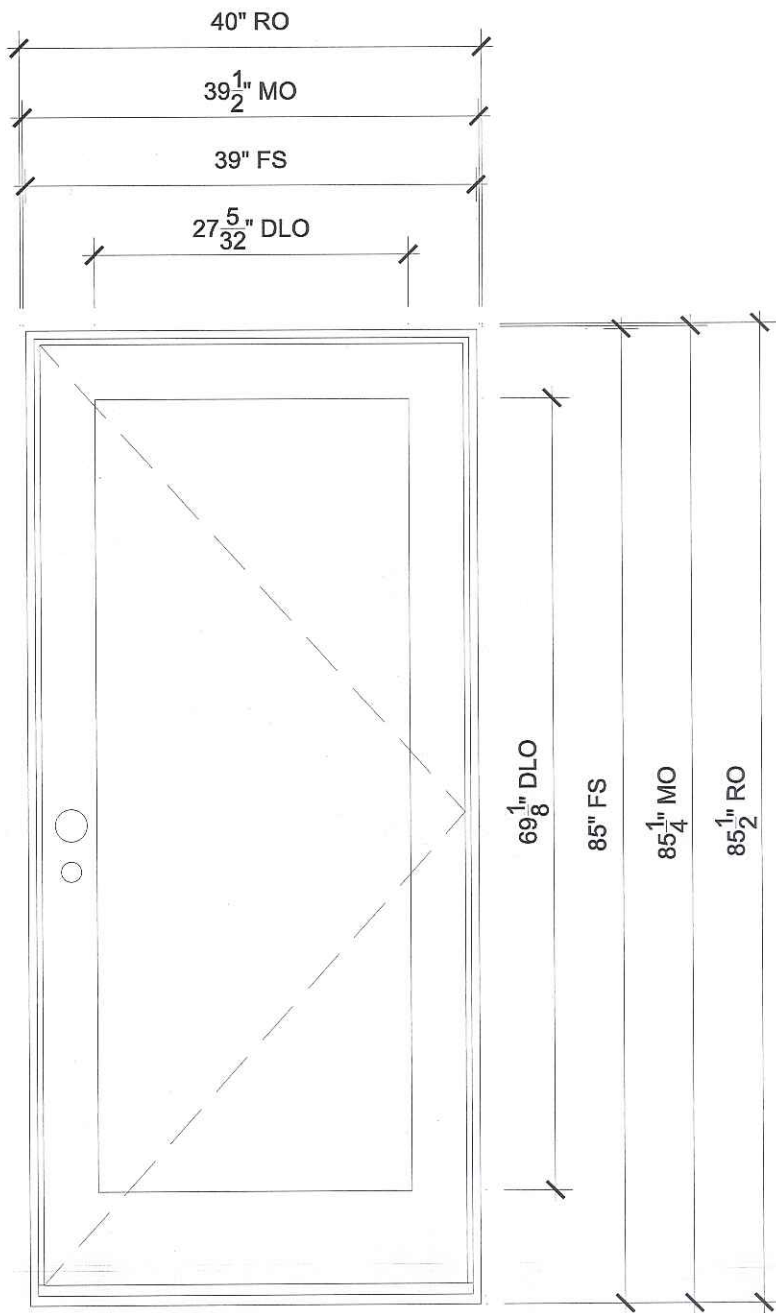

HARCOURT STREET VIEW

**VIEW AT CORNER OF HARCOURT STREET
AND STUDIO PLACE**

DOOR
SCALE: 3/4" = 1'-0"

- $\frac{1}{9}$ Head
- $\frac{2}{9}$ Jamb
- $\frac{3}{9}$ Jamb
- $\frac{4}{9}$ Sill

SPECIFICATIONS

Brand: Marvin
Series: Clad