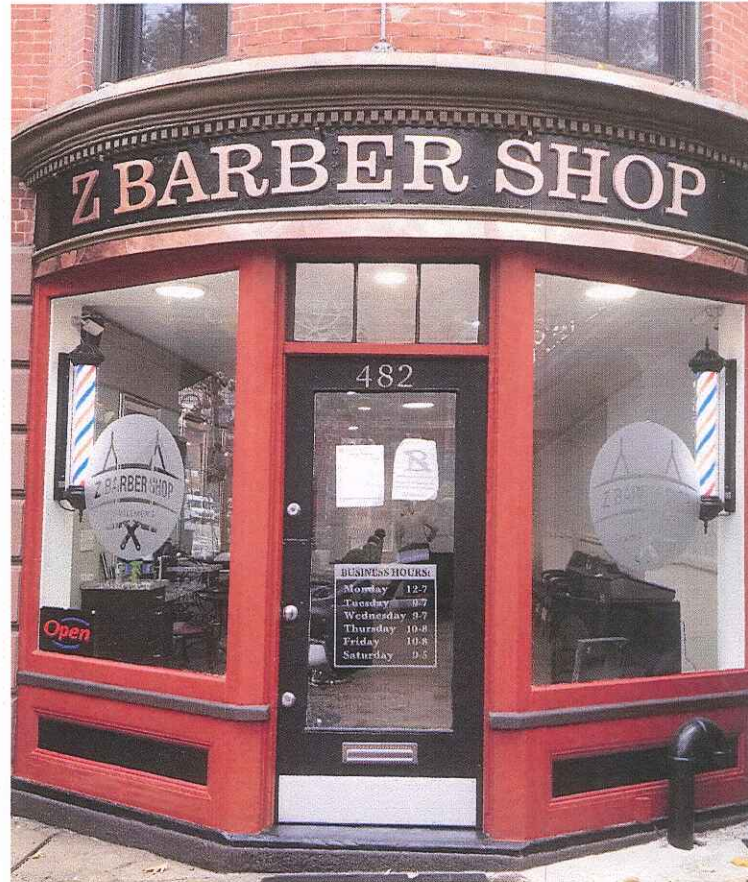

Boston, MA

<b>SIGN A</b>	Z Barber Shop
Type:	PVC and Metal Studs
Illumination:	
Square Footage:	110" x 9.5" x 0.5"

Client: <u>Z Barber Shop</u>	REVISION INFO	Original Renderings	This rendering is the property of Image Signs, Inc. It is for the exclusive use of Image Signs, Inc. and the party which requested the rendering. It is an unpublished original drawing not to be distributed, reproduced or exhibited without the consent of Image Signs, Inc. Please contact your account manager with questions regarding this statement.
Address: <u>482 Columbus Ave.</u> <u>Boston, MA</u>			