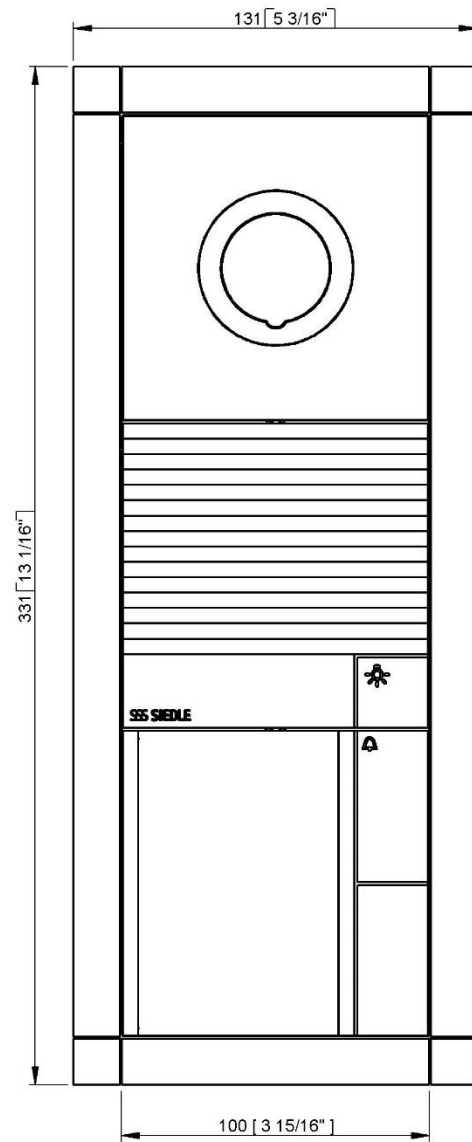

# 34 Beacon St BHAC Supplemental Documentation

Width Comparison 4-1/2" Available Space, 3-15/16" Required

Depth Comparison 5/8" Deep

- Design eliminates need for exterior camera at front door
  - Requested to be removed from scope by BHAC
  - Panel can supply signal for doorbell and security system
- New panel fits within desired area
- Existing corroded panel can be removed
- Existing large doorbell button can be removed