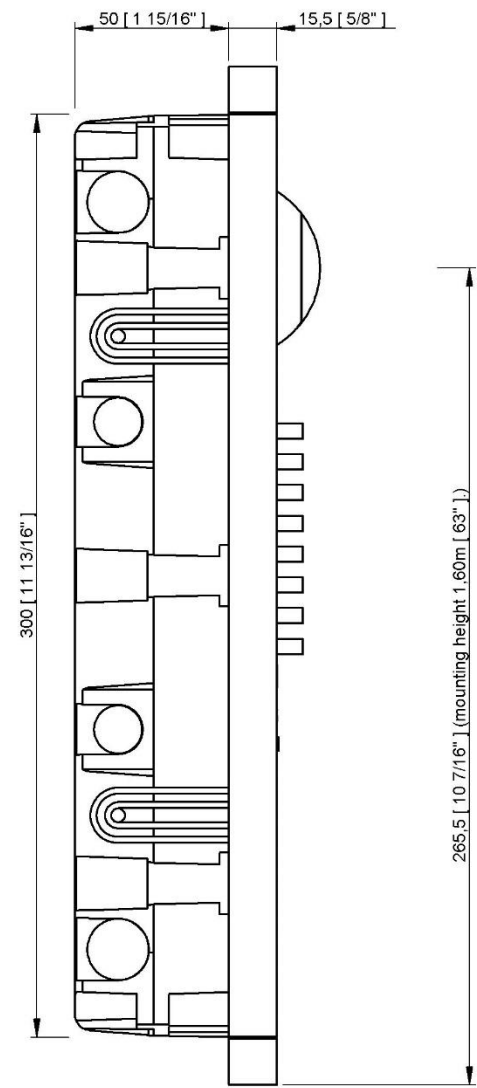

# 34 Beacon St BHAC Supplemental Documentation

Width Comparison 4-1/2" Available Space, 3-15/16" Required

Depth Comparison 5/8" Deep

- Design eliminates need for exterior camera at front door
  - Requested to be removed from scope by BHAC
  - Panel can supply signal for doorbell and security system
- New panel fits within desired area
- Existing corroded panel can be removed
- Existing large doorbell button can be removed