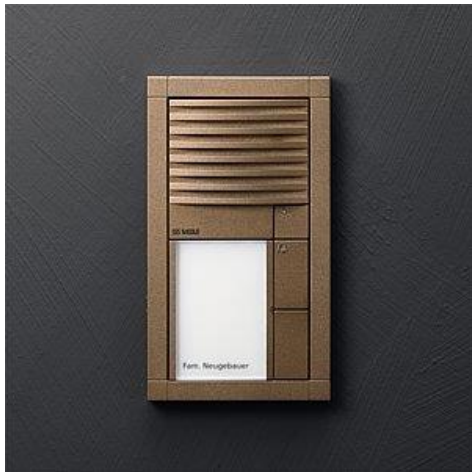

# 34 Beacon St BHAC Supplemental Documentation

Width Comparison 4-1/2" Available Space, 3-15/16" Required

Depth Comparison 5/8" Deep

- Design eliminates need for exterior camera at front door
  - Requested to be removed from scope by BHAC
  - Panel can supply signal for doorbell and security system
- New panel fits within desired area
- Existing corroded panel can be removed
- Existing large doorbell button can be removed

Benefits

White

High Gloss White

Silver Metallic

Micaceous Amber

Micaceous Dark Grey

High Gloss Black

# Available Color Options

Defer to BHAC for selection

Note: If none of these options please the committee, all RAF color chart colors are available as a custom option

**SEA-DAR**  
**CONSTRUCTION**