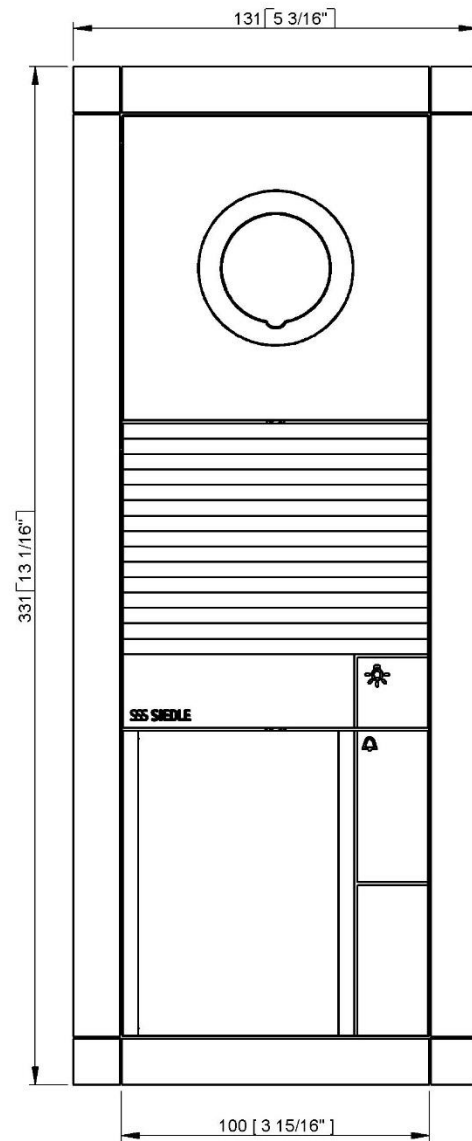

# 34 Beacon St BHAC Supplemental Documentation

Width Comparison 4-1/2" Available Space, 3-15/16" Required

Depth Comparison 5/8" Deep

- Design eliminates need for exterior camera at front door
  - Requested to be removed from scope by BHAC
  - Panel can supply signal for doorbell and security system
- New panel fits within desired area
- Existing corroded panel can be removed
- Existing large doorbell button can be removed