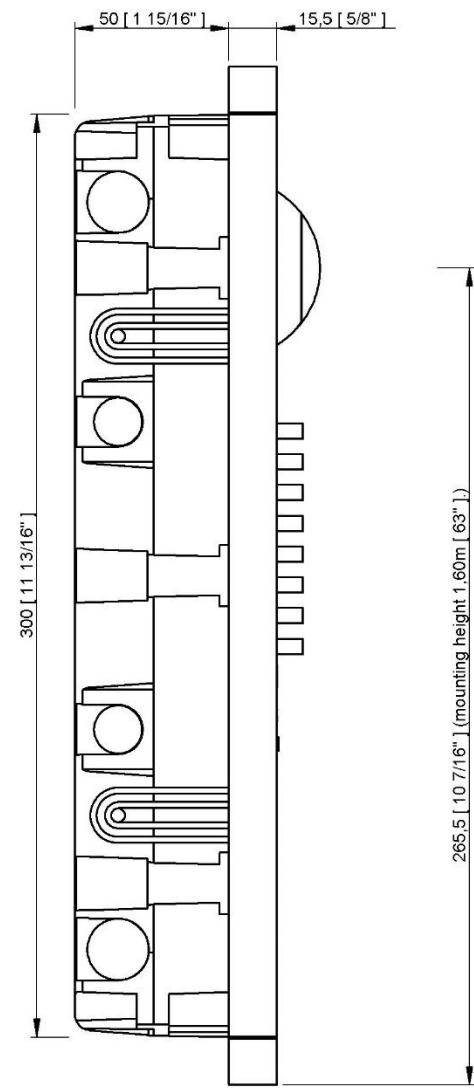

# 34 Beacon St BHAC Supplemental Documentation

Width Comparison 4-1/2" Available Space, 3-15/16" Required

Depth Comparison 5/8" Deep

- Design eliminates need for exterior camera at front door
  - Requested to be removed from scope by BHAC
  - Panel can supply signal for doorbell and security system
- New panel fits within desired area
- Existing corroded panel can be removed
- Existing large doorbell button can be removed