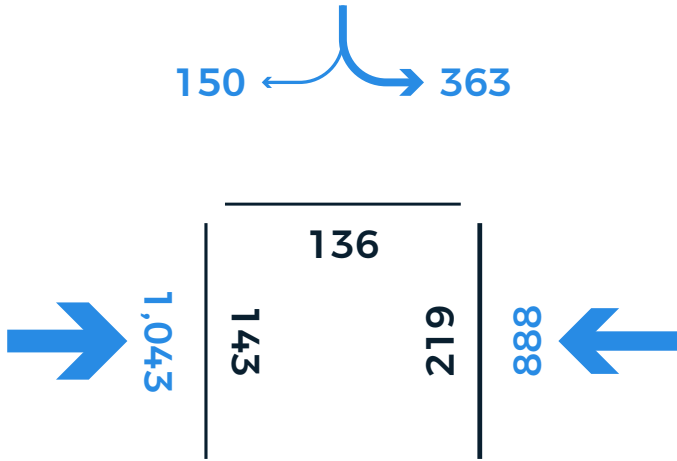

CLARENDON ST

Weekday 7 am - 9 am