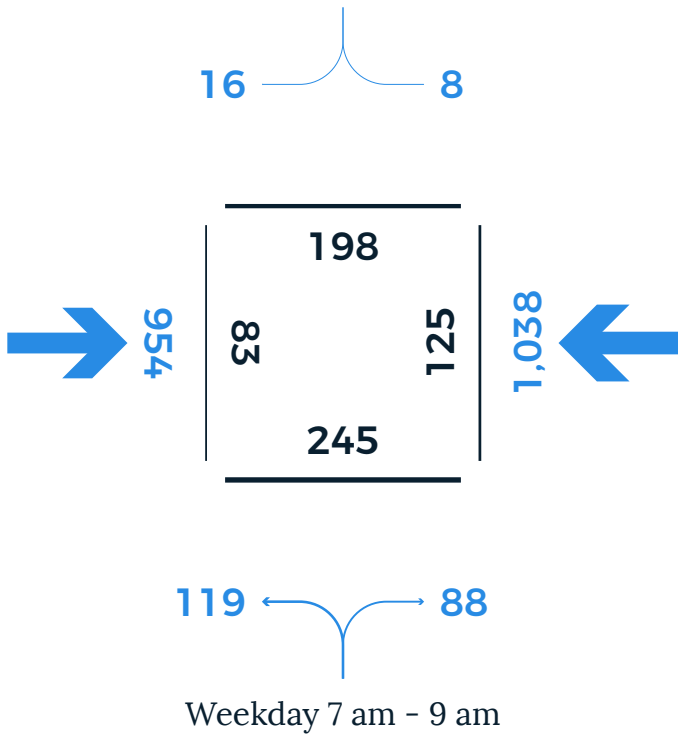

UNION PK

Weekday counts conducted on Thursday, October 19, 2017. Saturday count conducted on October 14, 2017.