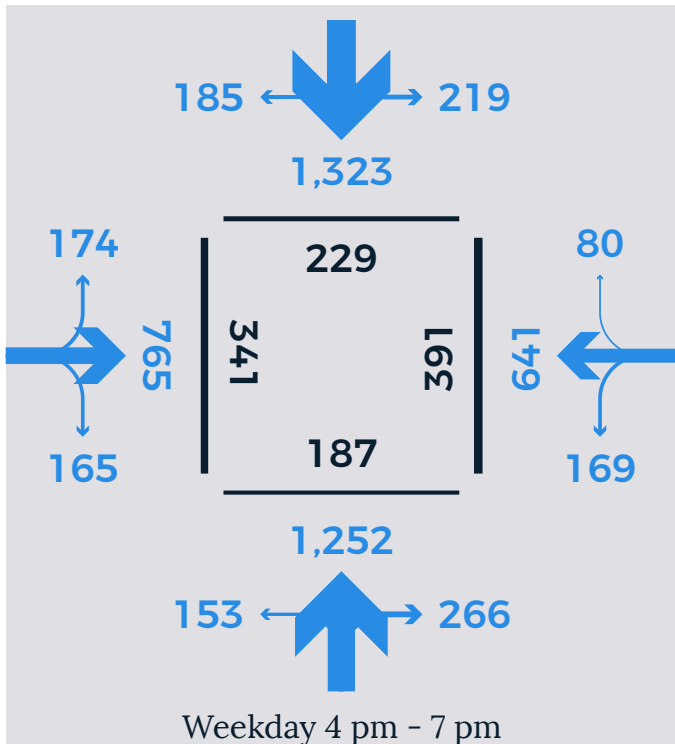

MASSACHUSETTS AVE

Weekday counts conducted on Thursday, October 19, 2017. Saturday count conducted on October 14, 2017.