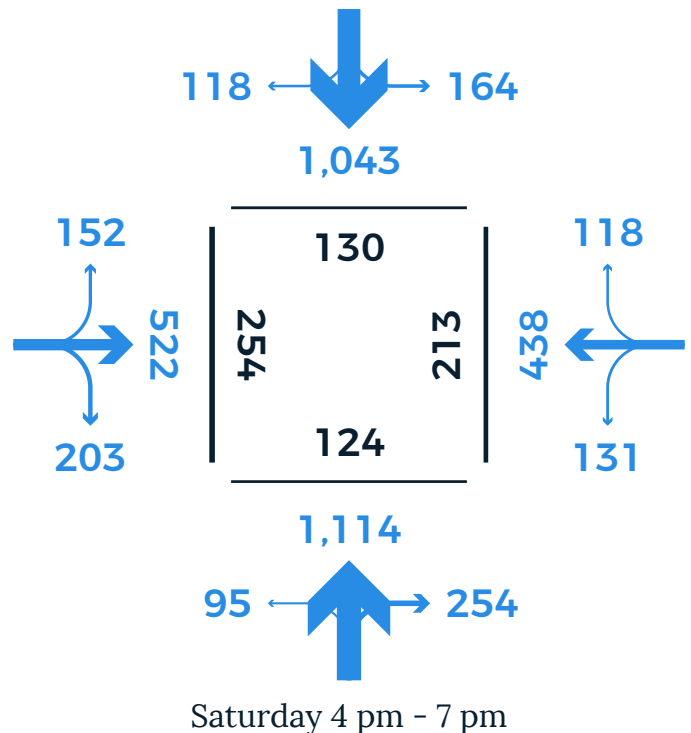

MASSACHUSETTS AVE

Weekday counts conducted on Thursday, October 19, 2017. Saturday count conducted on October 14, 2017.