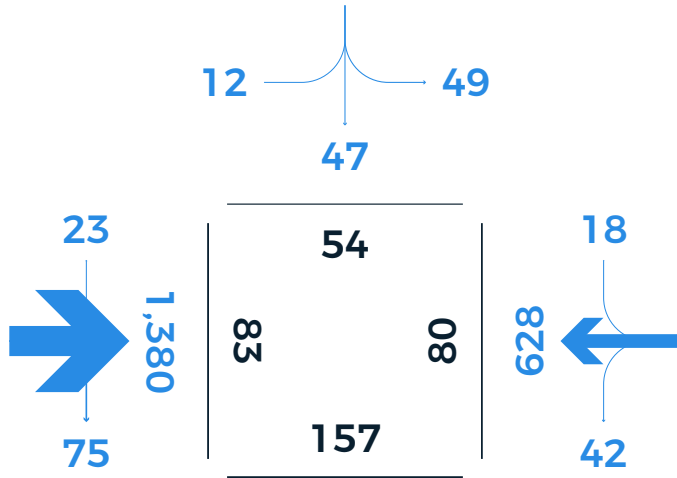

RUTLAND SQ / RUTLAND ST

Weekday 7 am - 9 am