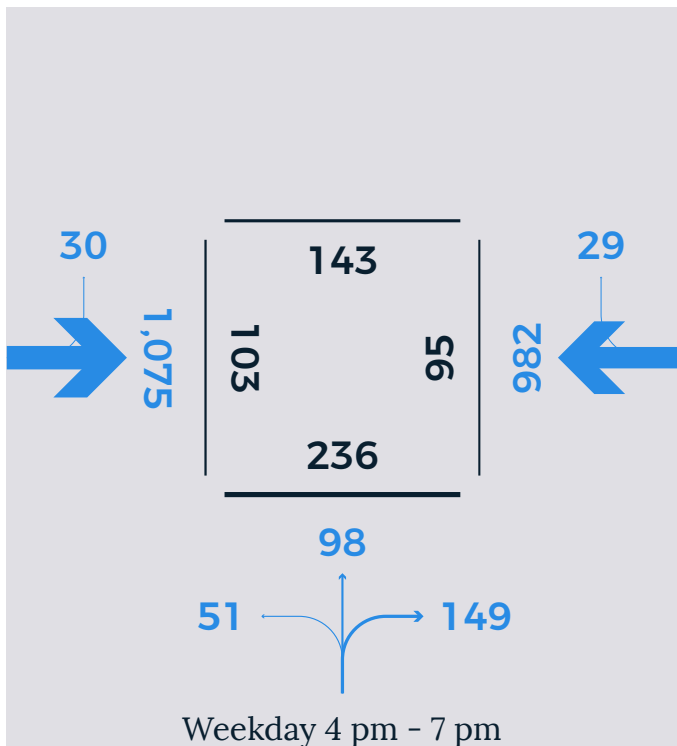

# WORCESTER ST

Weekday counts conducted on Thursday, October 19, 2017. Saturday count conducted on October 14, 2017.