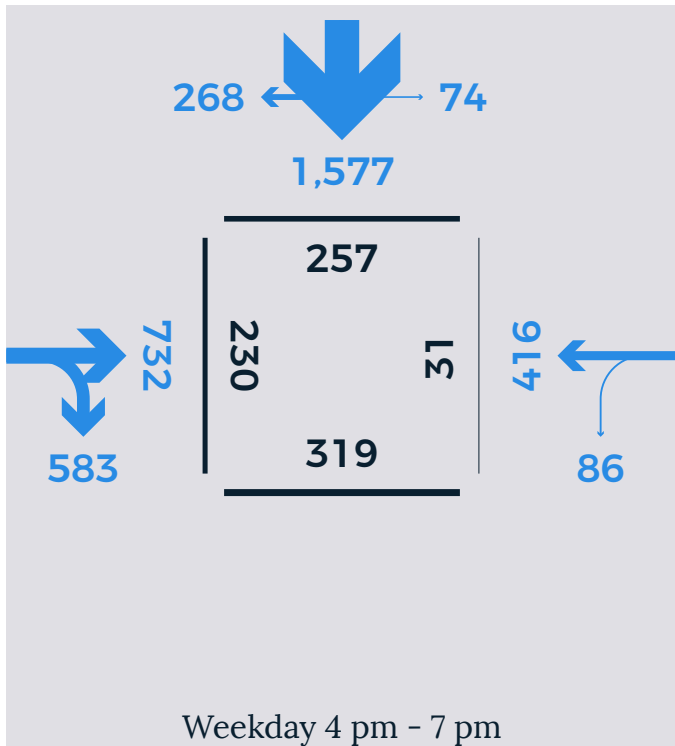

# DWIGHT ST

Weekday 7 am - 9 am

Weekday 11 am - 1 pm

Weekday 4 pm - 7 pm

Saturday 4 pm - 7 pm

Weekday counts conducted on Thursday, October 19, 2017. Saturday count conducted on October 14, 2017.

# BERKELEY ST / E BERKELEY ST

Weekday 7 am - 9 am

Weekday 11 am - 1 pm

Weekday 4 pm - 7 pm

Saturday 4 pm - 7 pm

Weekday counts conducted on Thursday, October 19, 2017. Saturday count conducted on October 14, 2017.

# APPLETON ST

Weekday 7 am - 9 am

Weekday 11 am - 1 pm

Weekday 4 pm - 7 pm

Saturday 4 pm - 7 pm

Weekday counts conducted on Thursday, October 19, 2017. Saturday count conducted on October 14, 2017.

# HERALD ST

Weekday 7 am - 9 am

Weekday 11 am - 1 pm

Weekday 4 pm - 7 pm

Saturday 4 pm - 7 pm

Weekday counts conducted on Thursday, October 19, 2017. Saturday count conducted on October 14, 2017.