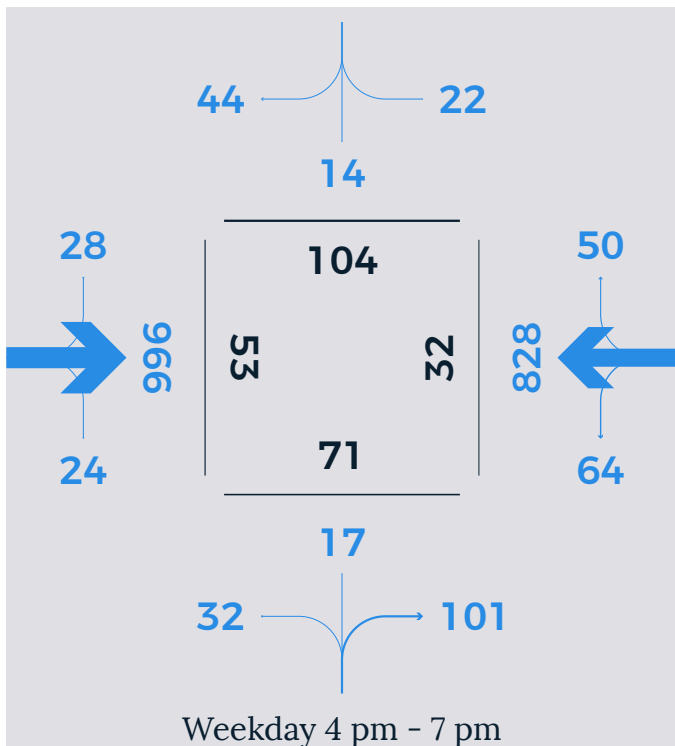

DOUGLAS PK / LENOX ST

Weekday counts conducted on Thursday, November 30, 2017. Saturday count conducted on December 2, 2017.