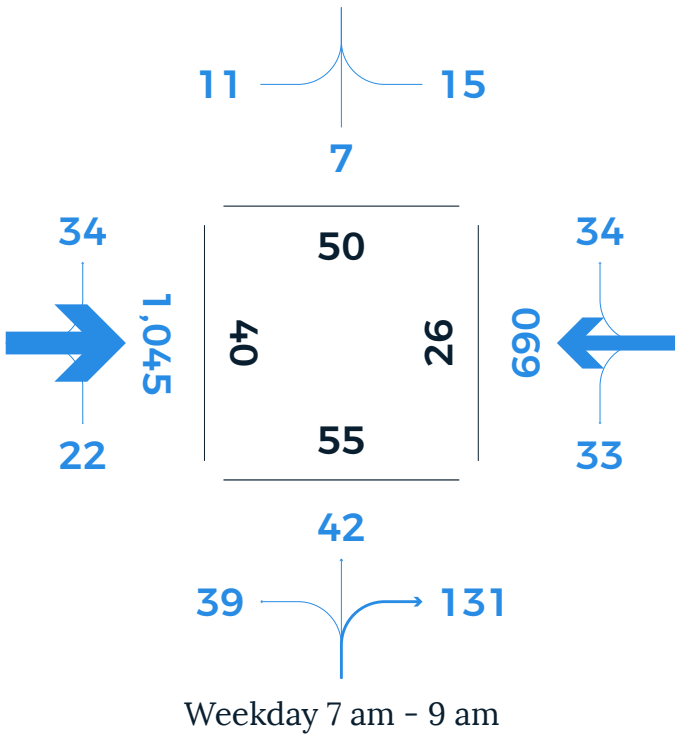

DOUGLAS PK / LENOX ST

Weekday counts conducted on Thursday, November 30, 2017. Saturday count conducted on December 2, 2017.