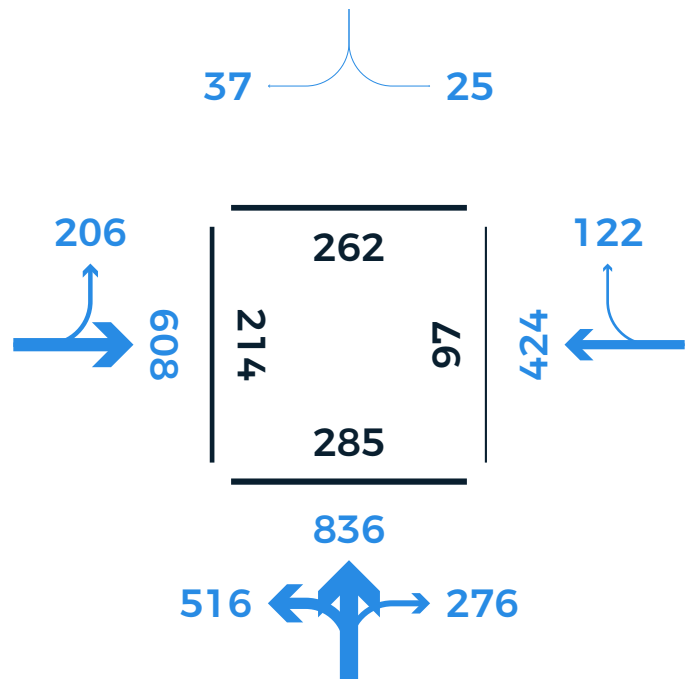

# BERKELEY ST / E BERKELEY ST

Weekday 7 am - 9 am

Weekday 11 am - 1 pm

Weekday 4 pm - 7 pm

Saturday 4 pm - 7 pm

Weekday counts conducted on Thursday, October 19, 2017. Saturday count conducted on October 14, 2017.