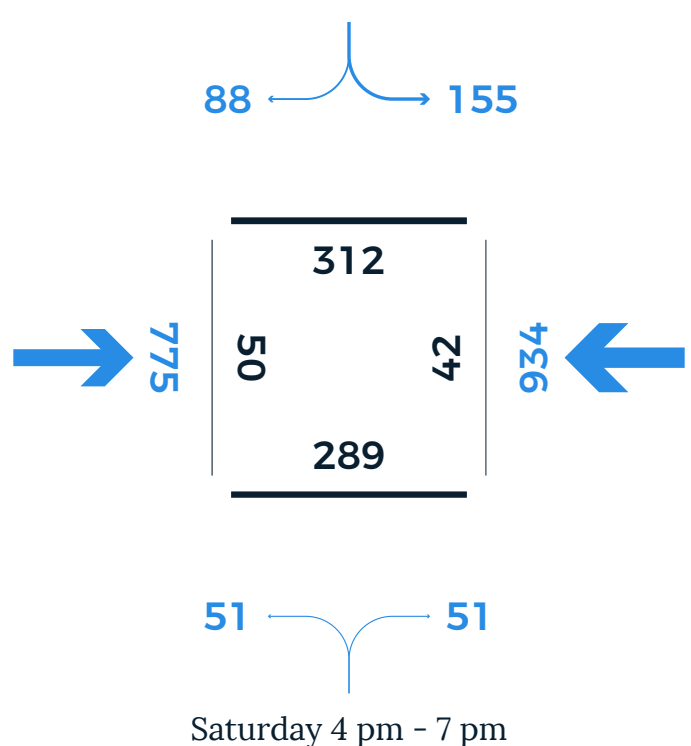

PEMBROKE ST / AQUADILLA ST

Weekday counts conducted on Thursday, October 19, 2017. Saturday count conducted on October 14, 2017.