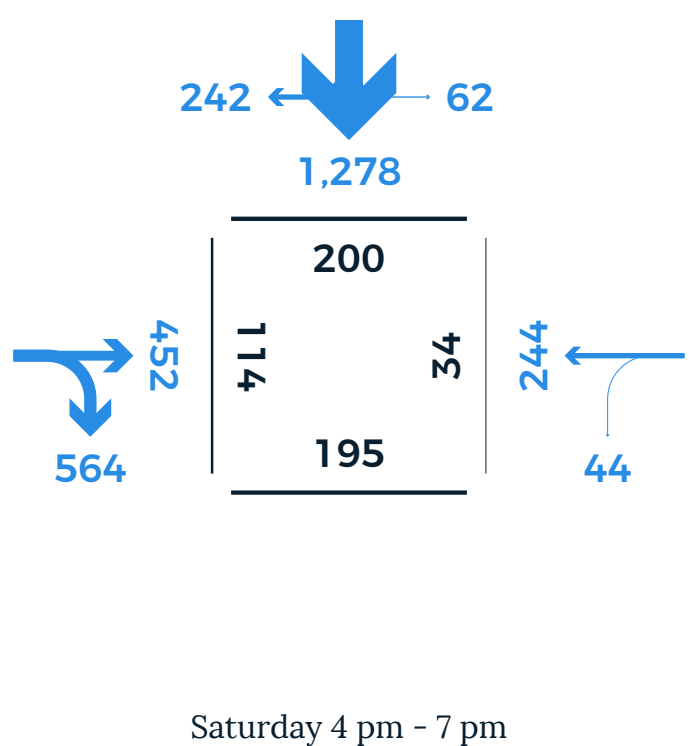

# HERALD ST

Weekday 7 am - 9 am

Weekday 11 am - 1 pm

Weekday 4 pm - 7 pm

Saturday 4 pm - 7 pm

Weekday counts conducted on Thursday, October 19, 2017. Saturday count conducted on October 14, 2017.