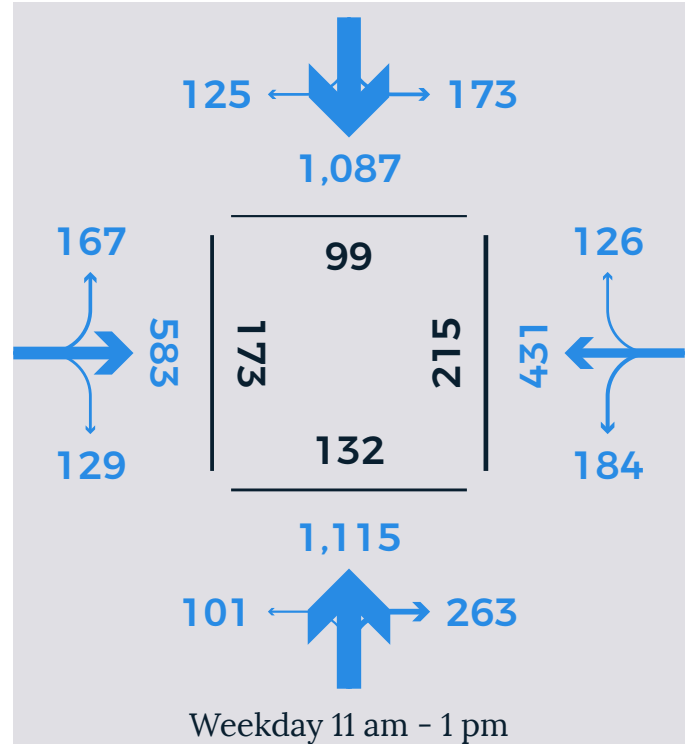

MASSACHUSETTS AVE

Weekday counts conducted on Thursday, October 19, 2017. Saturday count conducted on October 14, 2017.