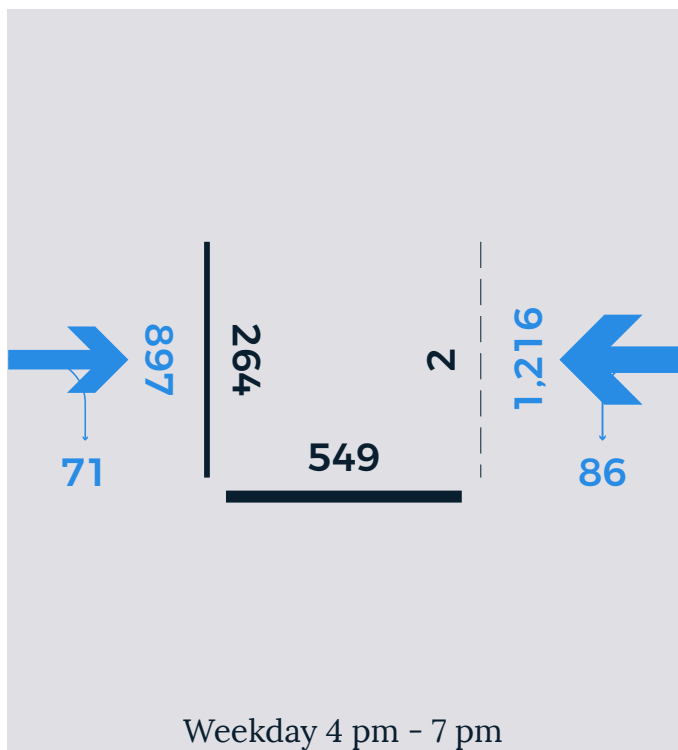

# WALTHAM ST

Weekday 7 am - 9 am

Weekday 11 am - 1 pm

Weekday 4 pm - 7 pm

Saturday 4 pm - 7 pm

Weekday counts conducted on Thursday, October 19, 2017. Saturday count conducted on October 14, 2017.

# HANSON ST

Weekday 7 am - 9 am

Weekday 11 am - 1 pm

Weekday 4 pm - 7 pm

Saturday 4 pm - 7 pm

Weekday counts conducted on Thursday, October 19, 2017. Saturday count conducted on October 14, 2017.

# DWIGHT ST

Weekday 7 am - 9 am

Weekday 11 am - 1 pm

Weekday 4 pm - 7 pm

Saturday 4 pm - 7 pm

Weekday counts conducted on Thursday, October 19, 2017. Saturday count conducted on October 14, 2017.