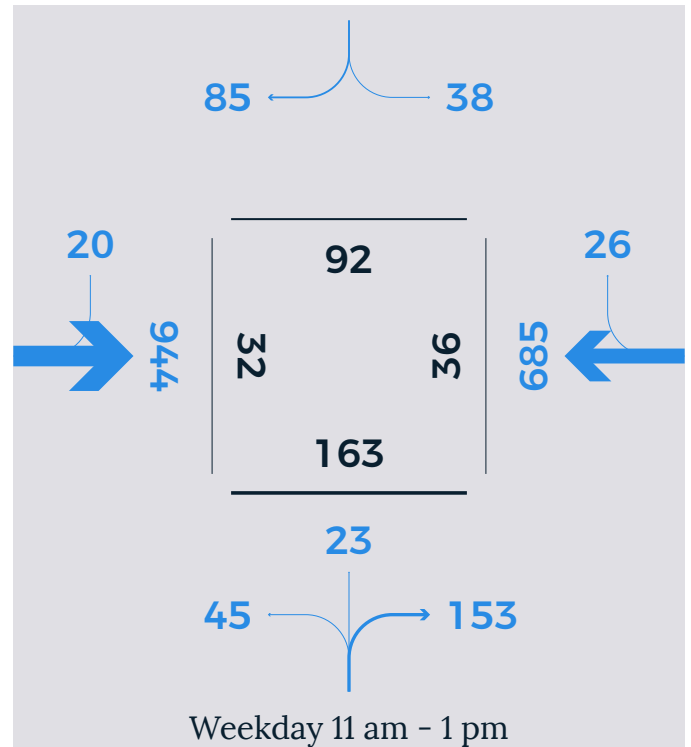

CONCORD SQ / W CONCORD ST

Weekday counts conducted on Thursday, October 19, 2017. Saturday count conducted on October 14, 2017.