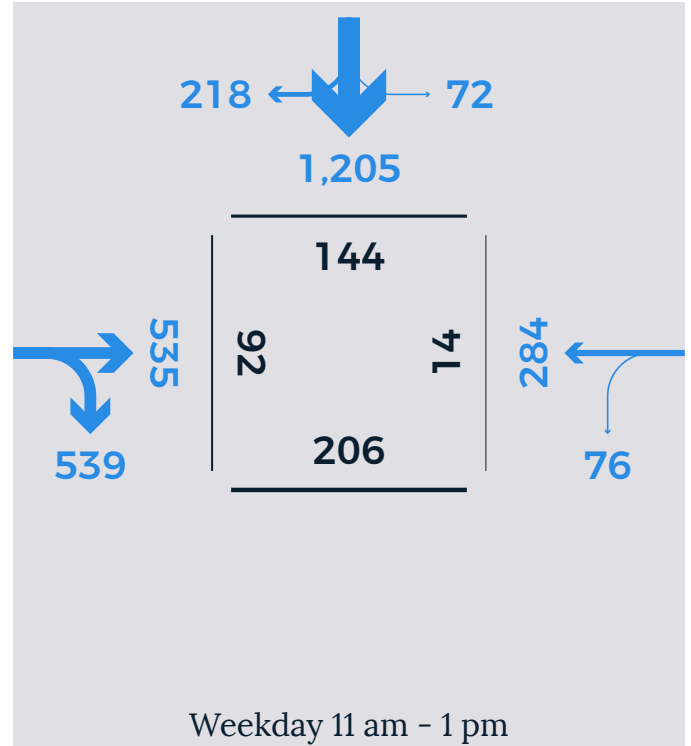

Weekday 11 am - 1 pm