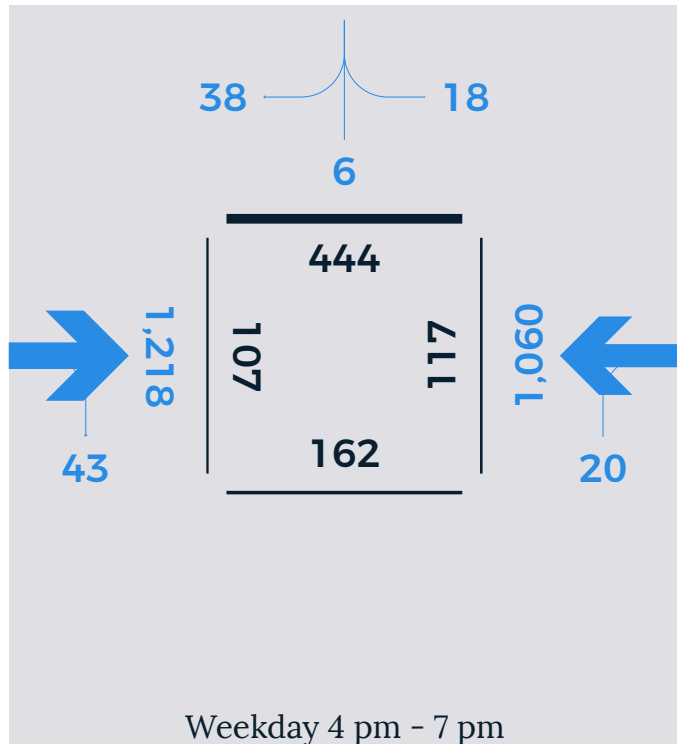

Weekday 4 pm - 7 pm