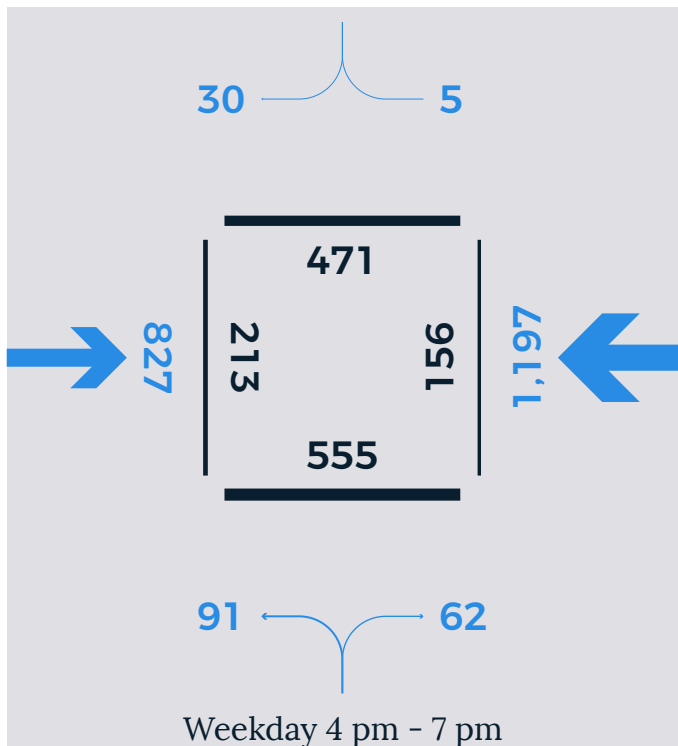

UNION PK

Weekday counts conducted on Thursday, October 19, 2017. Saturday count conducted on October 14, 2017.