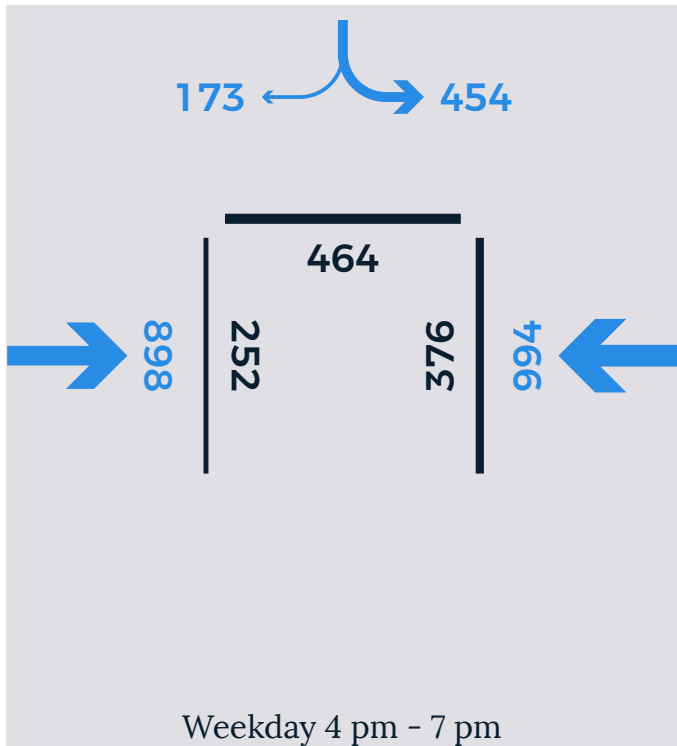

# UNION PK

Weekday counts conducted on Thursday, October 19, 2017. Saturday count conducted on October 14, 2017.

# CLARENDON ST

Weekday 7 am - 9 am

Weekday 11 am - 1 pm

Weekday 4 pm - 7 pm

Saturday 4 pm - 7 pm

Weekday counts conducted on Thursday, October 19, 2017. Saturday count conducted on October 14, 2017.