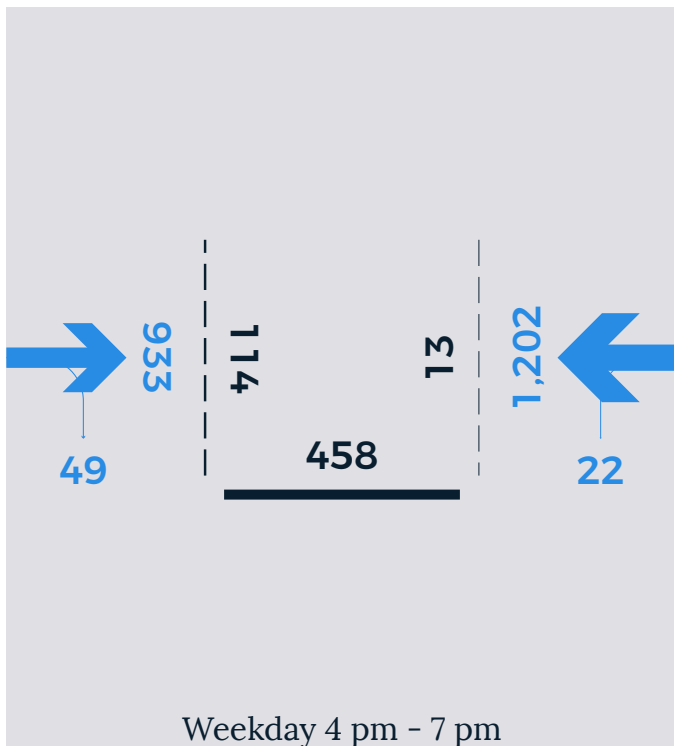

# HANSON ST

Weekday 7 am - 9 am

Weekday 11 am - 1 pm

Weekday 4 pm - 7 pm

Saturday 4 pm - 7 pm

Weekday counts conducted on Thursday, October 19, 2017. Saturday count conducted on October 14, 2017.

# MILFORD ST

Weekday 7 am - 9 am

Weekday 11 am - 1 pm

Weekday 4 pm - 7 pm

Saturday 4 pm - 7 pm

Weekday counts conducted on Thursday, October 19, 2017. Saturday count conducted on October 14, 2017.

# DWIGHT ST

Weekday 7 am - 9 am

Weekday 11 am - 1 pm

Weekday 4 pm - 7 pm

Saturday 4 pm - 7 pm

Weekday counts conducted on Thursday, October 19, 2017. Saturday count conducted on October 14, 2017.

# BERKELEY ST / E BERKELEY ST

Weekday 7 am - 9 am

Weekday 11 am - 1 pm

Weekday 4 pm - 7 pm

Saturday 4 pm - 7 pm

Weekday counts conducted on Thursday, October 19, 2017. Saturday count conducted on October 14, 2017.