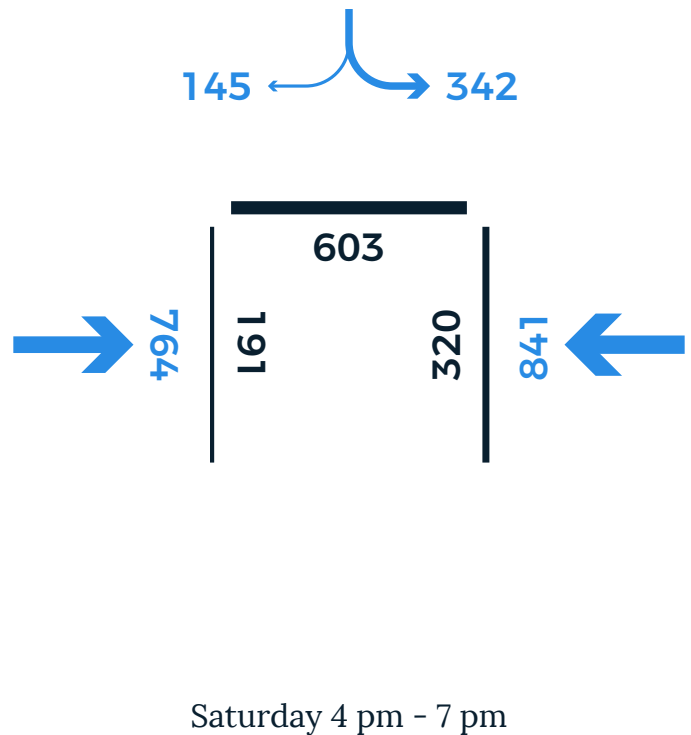

# CLARENDON ST

Weekday 7 am - 9 am

Weekday 11 am - 1 pm

Weekday 4 pm - 7 pm

Saturday 4 pm - 7 pm

Weekday counts conducted on Thursday, October 19, 2017. Saturday count conducted on October 14, 2017.