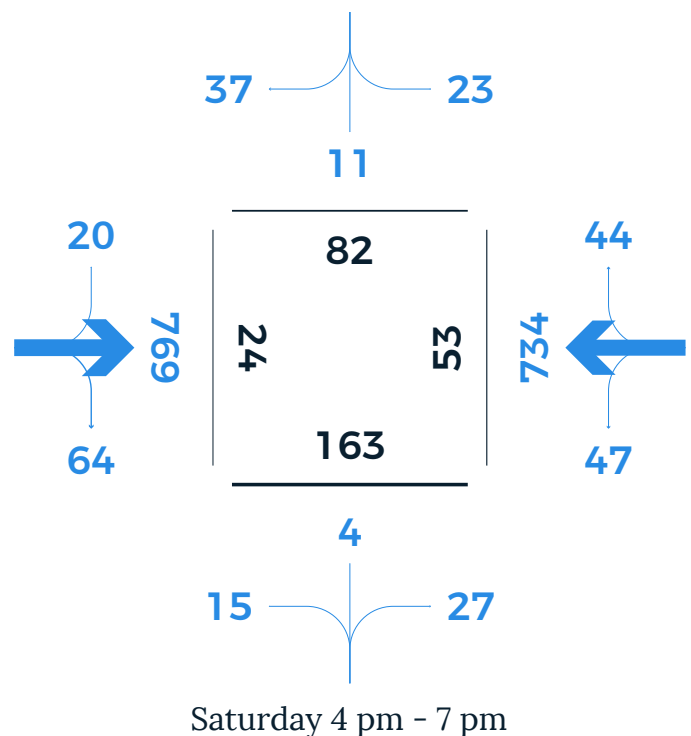

CAMDEN ST

Weekday counts conducted on Thursday, November 30, 2017. Saturday count conducted on December 2, 2017.