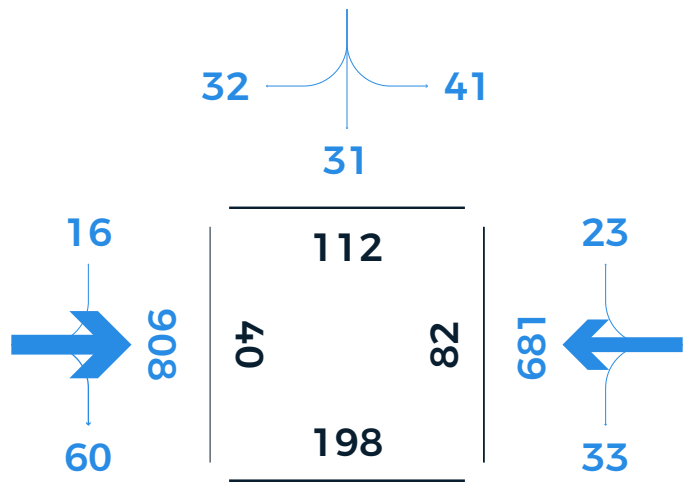

# RUTLAND SQ / RUTLAND ST

Weekday 7 am - 9 am

Weekday 11 am - 1 pm

Weekday 4 pm - 7 pm

Saturday 4 pm - 7 pm

Weekday counts conducted on Thursday, October 19, 2017. Saturday count conducted on October 14, 2017.