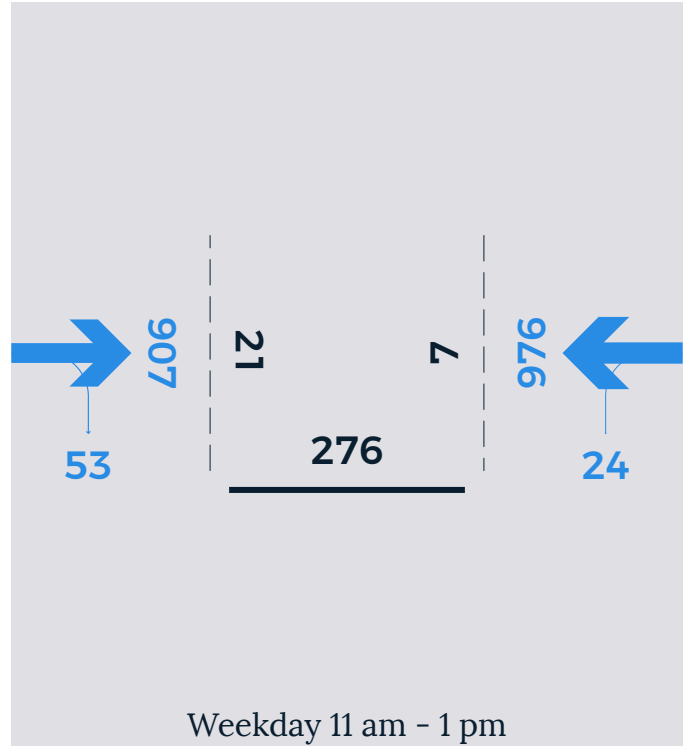

Weekday 11 am - 1 pm