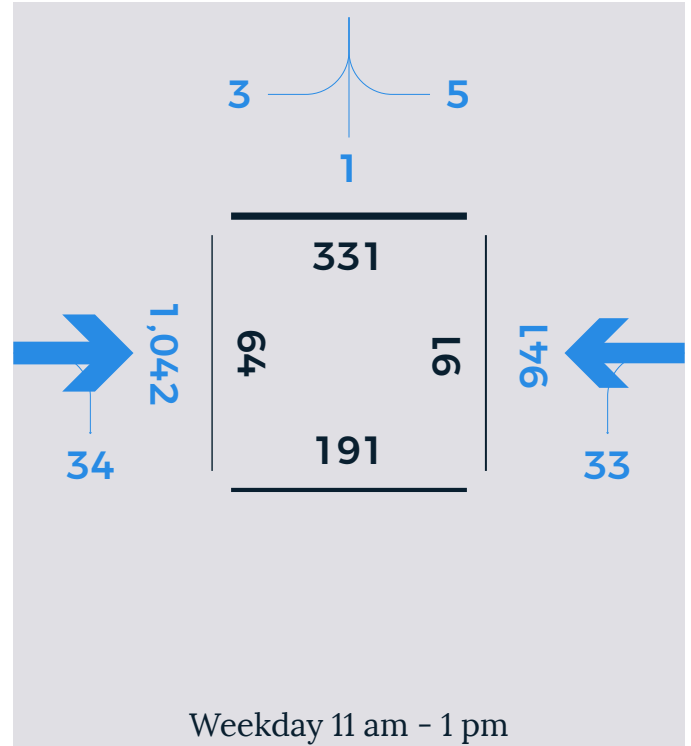

Weekday 11 am - 1 pm