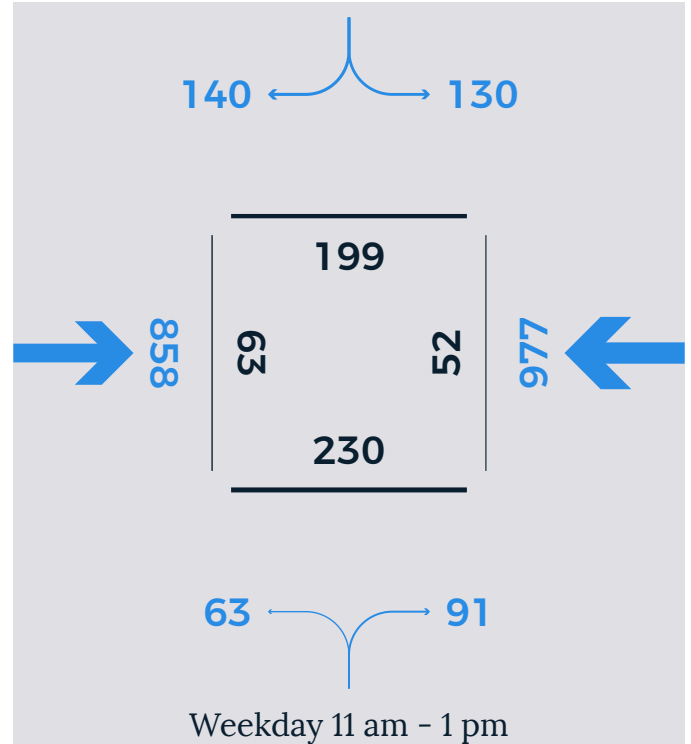

PEMBROKE ST / AQUADILLA ST

Weekday counts conducted on Thursday, October 19, 2017. Saturday count conducted on October 14, 2017.