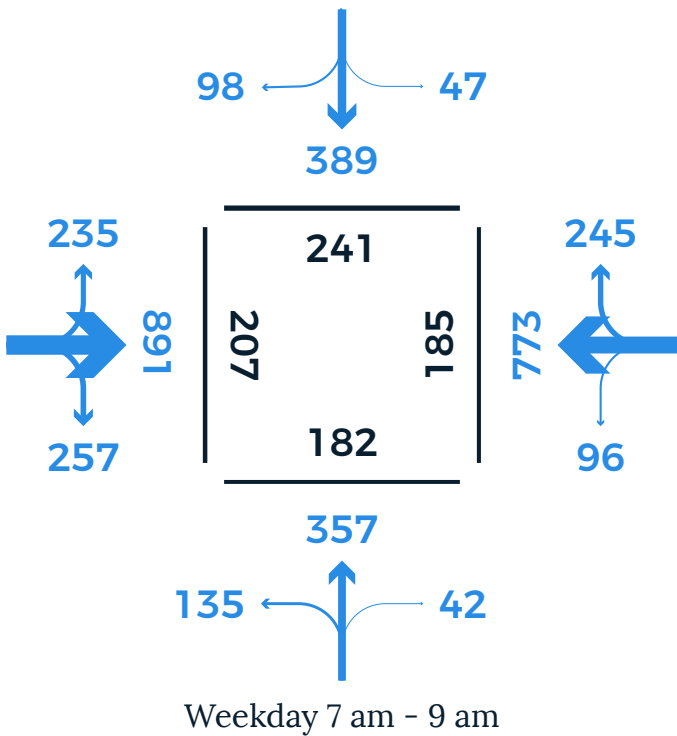

DARTMOUTH ST / W DEDHAM ST

Weekday counts conducted on Thursday, October 19, 2017. Saturday count conducted on October 14, 2017.