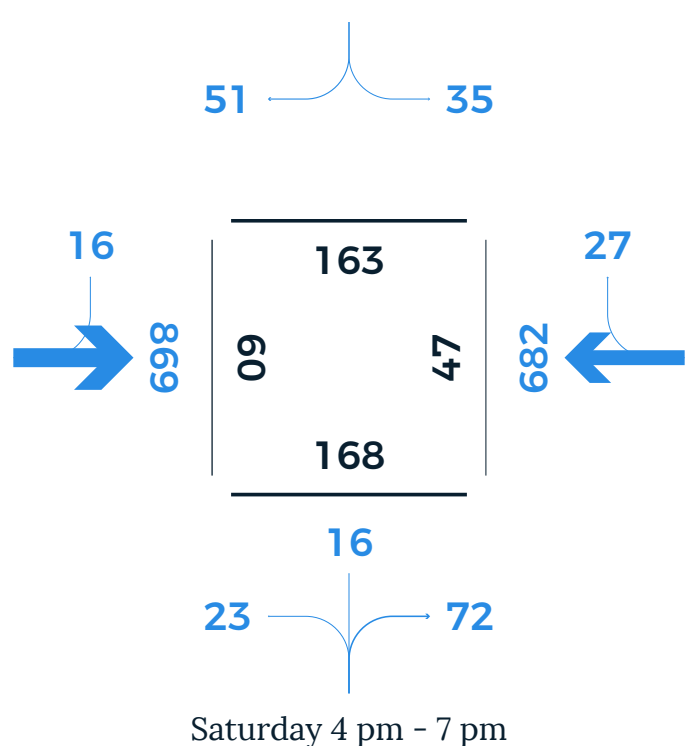

CONCORD SQ / W CONCORD ST

Weekday counts conducted on Thursday, October 19, 2017. Saturday count conducted on October 14, 2017.