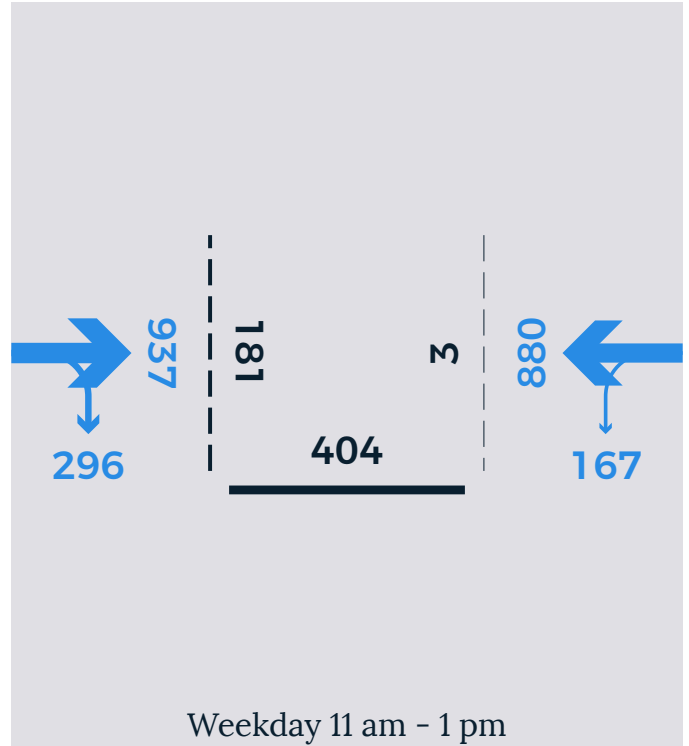

Weekday 11 am - 1 pm