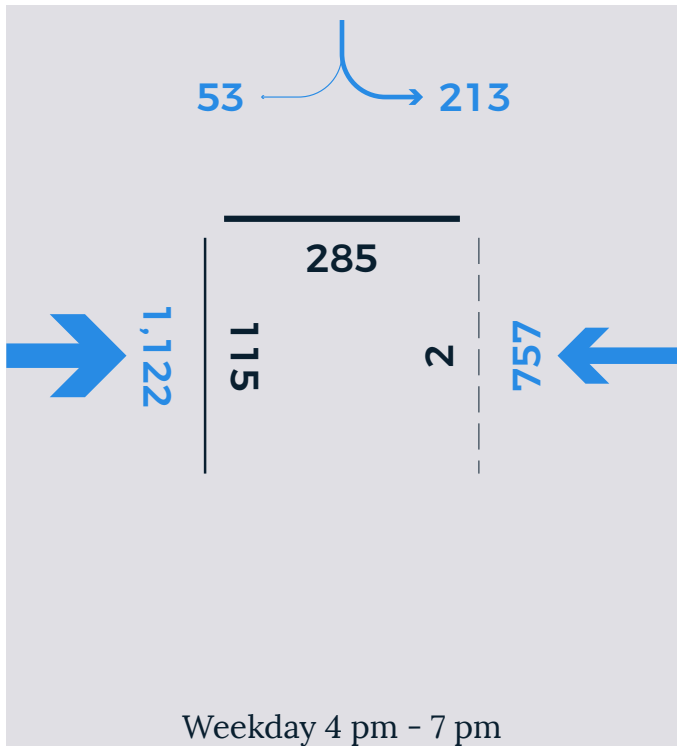

# DWIGHT ST

Weekday 7 am - 9 am

Weekday 11 am - 1 pm

Weekday 4 pm - 7 pm

Saturday 4 pm - 7 pm

Weekday counts conducted on Thursday, October 19, 2017. Saturday count conducted on October 14, 2017.

# BERKELEY ST / E BERKELEY ST

Weekday 7 am - 9 am

Weekday 11 am - 1 pm

Weekday 4 pm - 7 pm

Saturday 4 pm - 7 pm

Weekday counts conducted on Thursday, October 19, 2017. Saturday count conducted on October 14, 2017.

# APPLETON ST

Weekday 7 am - 9 am

Weekday 11 am - 1 pm

Weekday 4 pm - 7 pm

Saturday 4 pm - 7 pm

Weekday counts conducted on Thursday, October 19, 2017. Saturday count conducted on October 14, 2017.