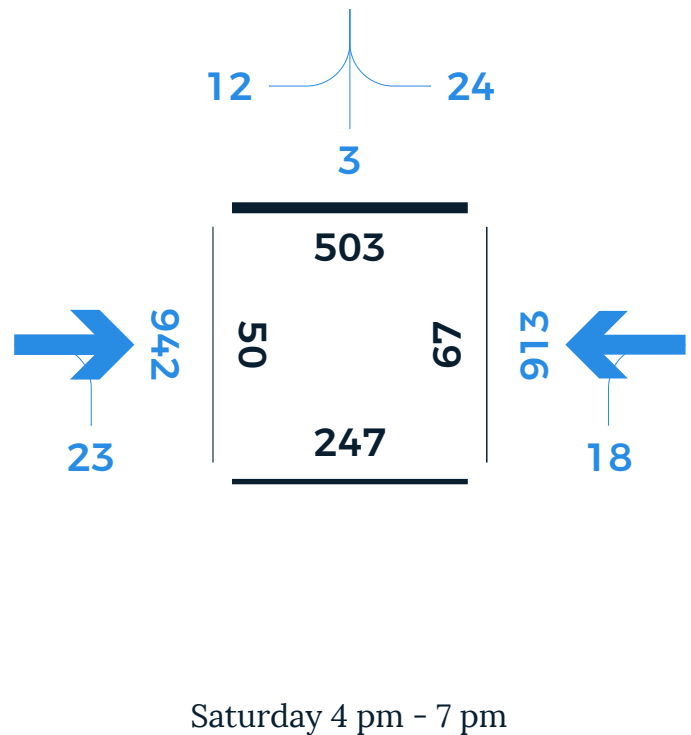

# W CANTON ST / AQUADILLA ST

Weekday 7 am - 9 am

Weekday 11 am - 1 pm

Weekday 4 pm - 7 pm

Saturday 4 pm - 7 pm

Weekday counts conducted on Thursday, October 19, 2017. Saturday count conducted on October 14, 2017.