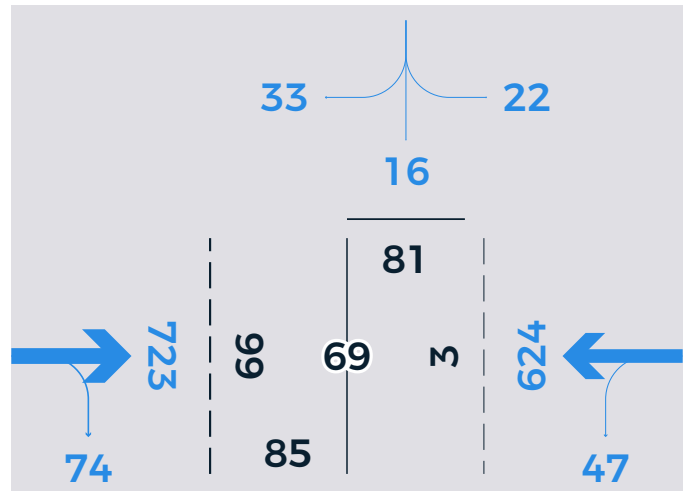

DAVENPORT ST / HAMMOND ST

Weekday counts conducted on Thursday, November 30, 2017. Saturday count conducted on December 2, 2017.