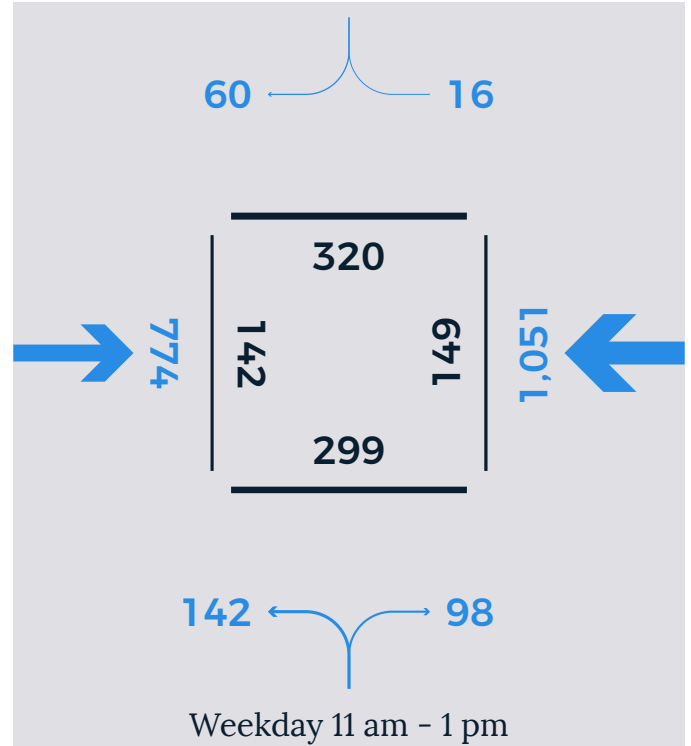

UNION PK

Weekday counts conducted on Thursday, October 19, 2017. Saturday count conducted on October 14, 2017.