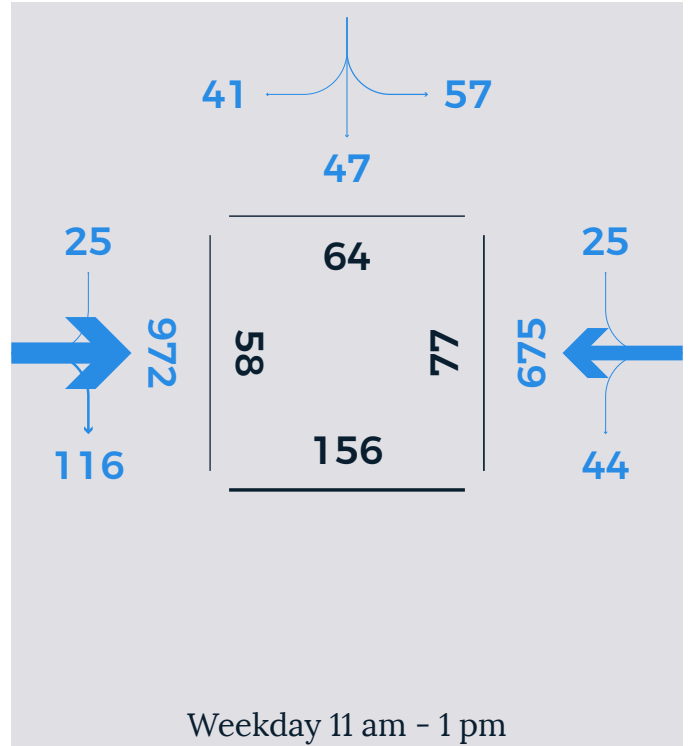

Weekday 11 am - 1 pm