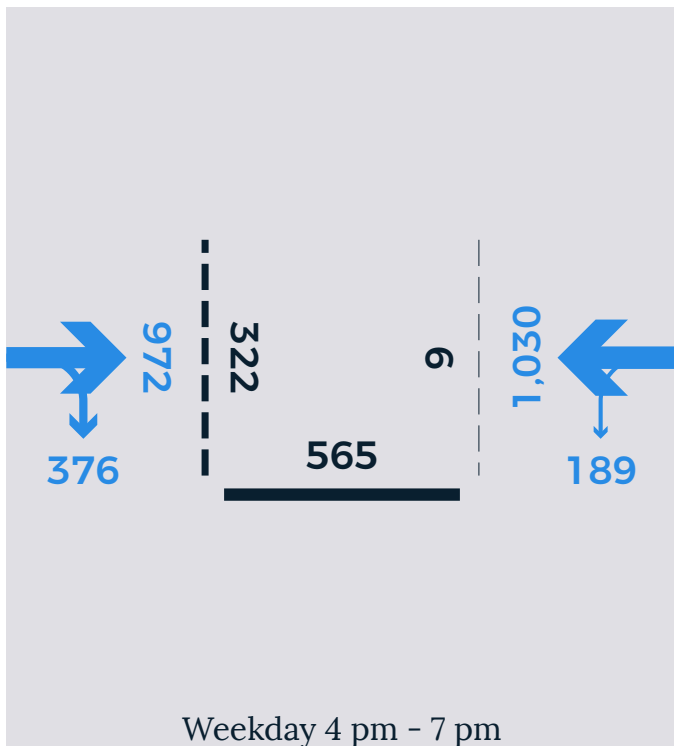

Weekday 4 pm - 7 pm