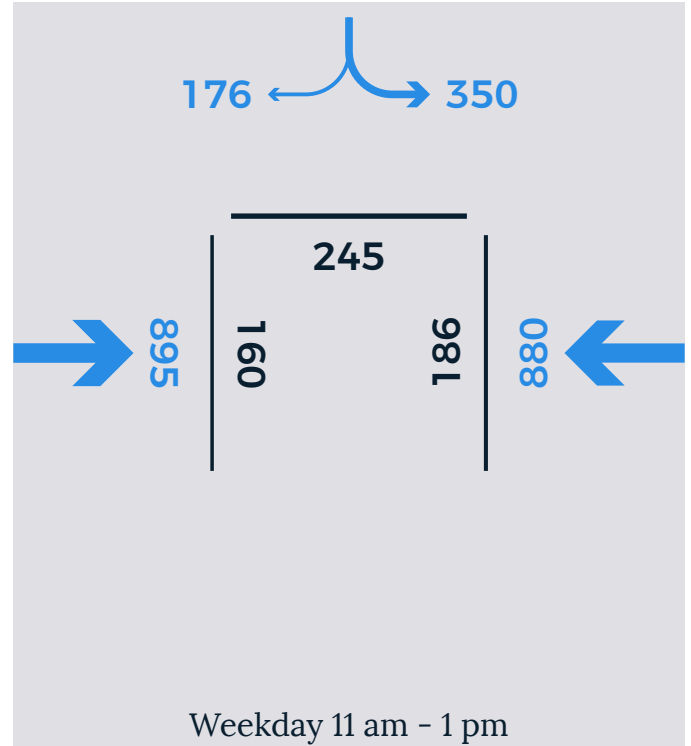

Weekday 11 am - 1 pm