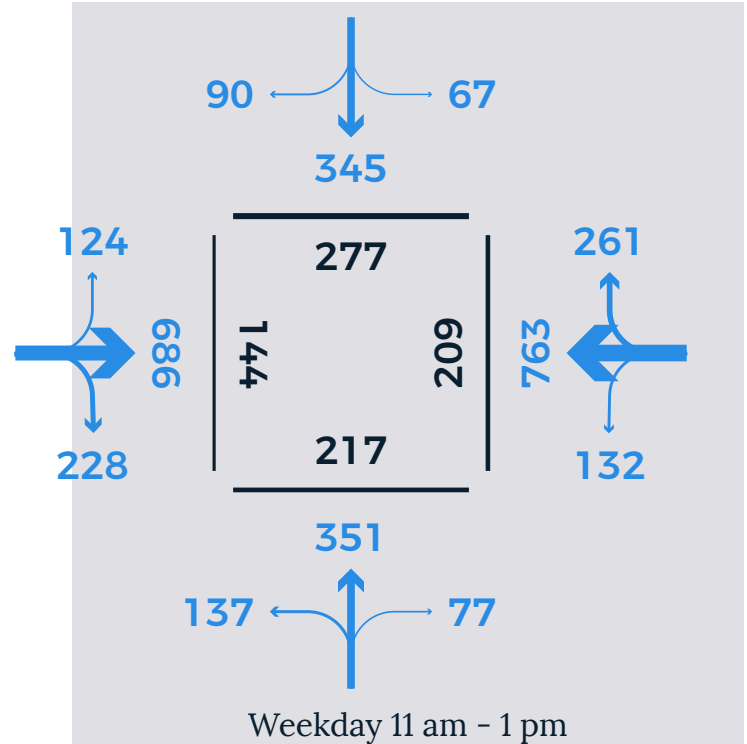

DARTMOUTH ST / W DEDHAM ST

Weekday counts conducted on Thursday, October 19, 2017. Saturday count conducted on October 14, 2017.