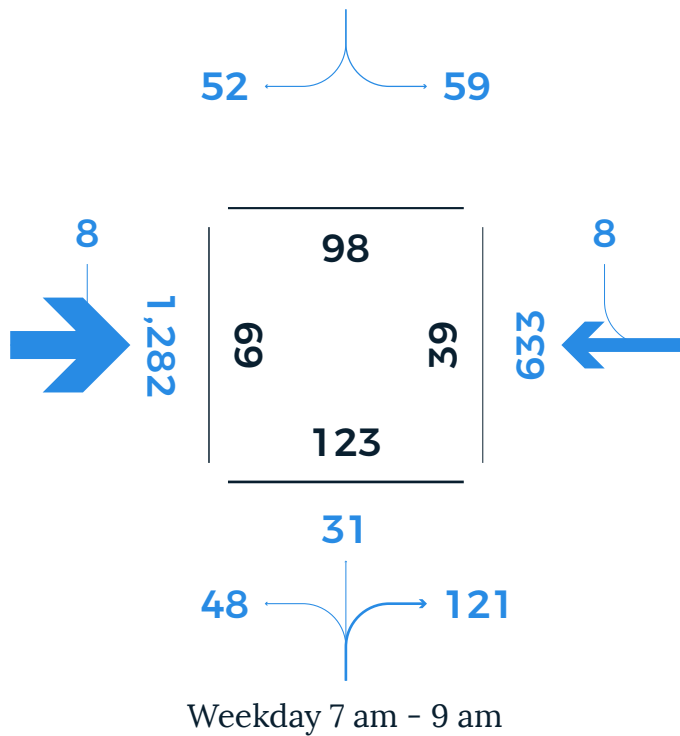

CONCORD SQ / W CONCORD ST

Weekday counts conducted on Thursday, October 19, 2017. Saturday count conducted on October 14, 2017.