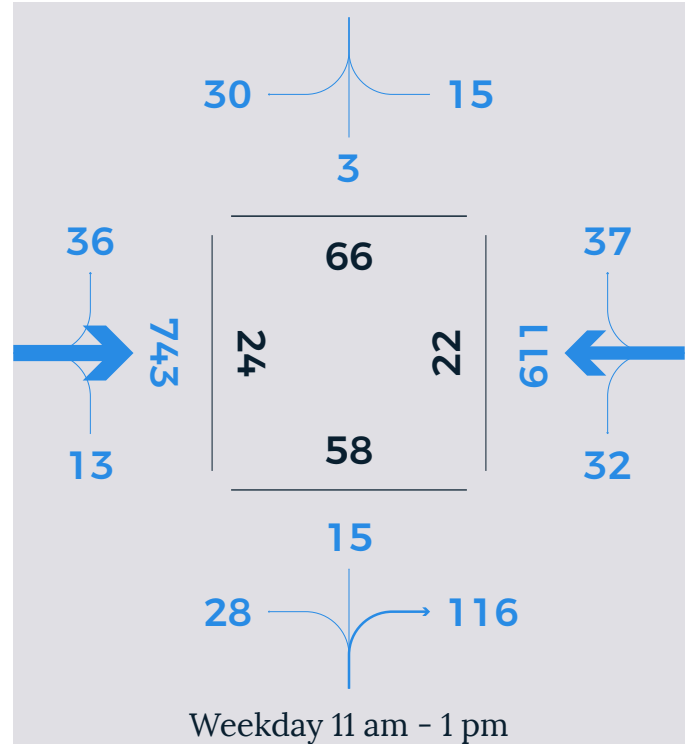

DOUGLAS PK / LENOX ST

Weekday counts conducted on Thursday, November 30, 2017. Saturday count conducted on December 2, 2017.