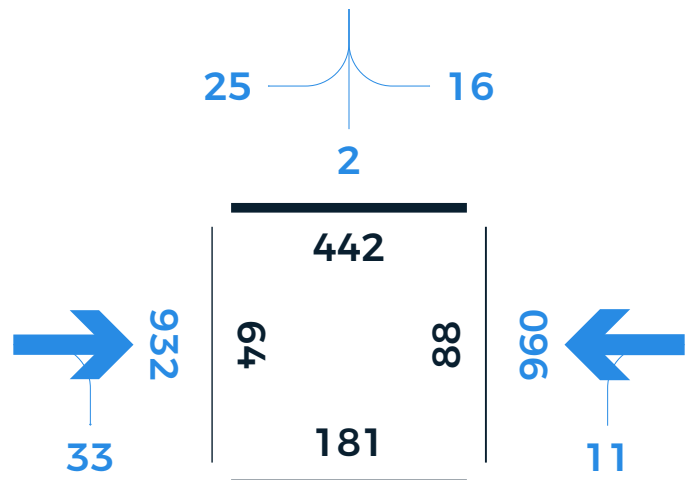

# W BROOKLINE ST

Weekday 7 am - 9 am

Weekday 11 am - 1 pm

Weekday 4 pm - 7 pm

Saturday 4 pm - 7 pm

Weekday counts conducted on Thursday, October 19, 2017. Saturday count conducted on October 14, 2017.