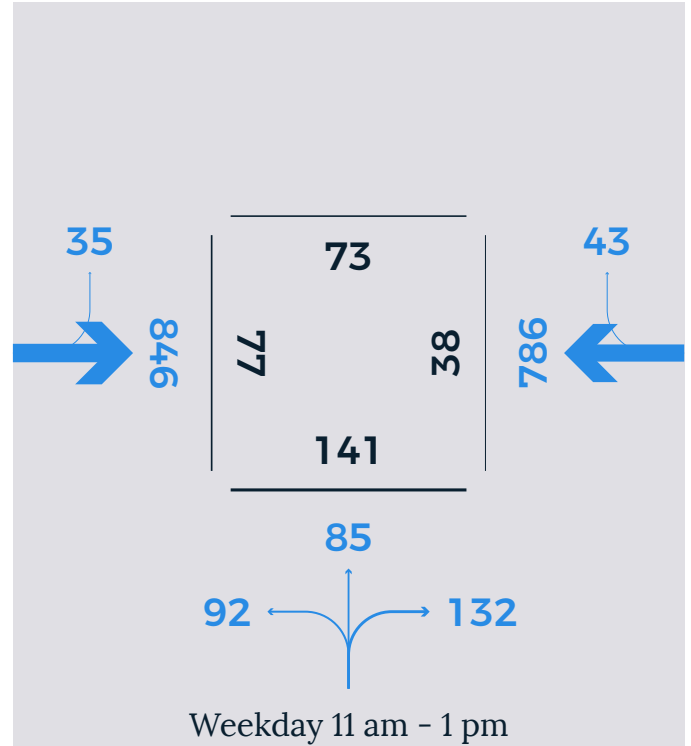

# WORCESTER ST

Weekday counts conducted on Thursday, October 19, 2017. Saturday count conducted on October 14, 2017.