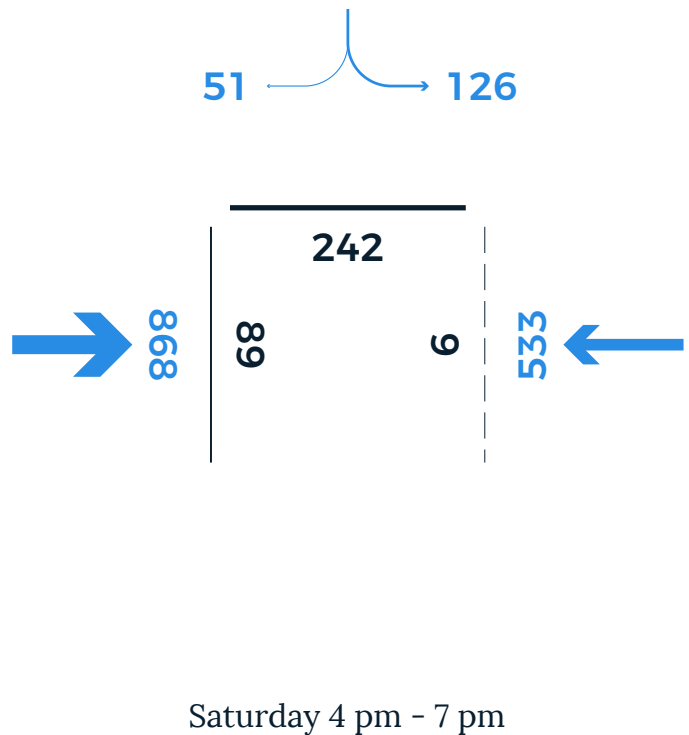

# APPLETON ST

Weekday 7 am - 9 am

Weekday 11 am - 1 pm

Weekday 4 pm - 7 pm

Saturday 4 pm - 7 pm

Weekday counts conducted on Thursday, October 19, 2017. Saturday count conducted on October 14, 2017.