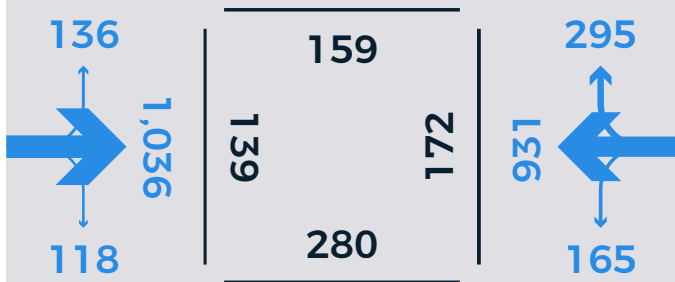

Weekday 4 pm - 7 pm