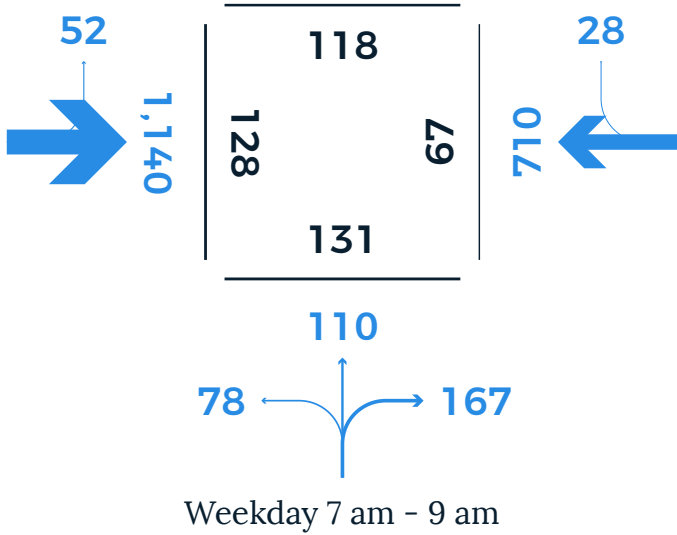

WORCESTER ST

Weekday counts conducted on Thursday, October 19, 2017. Saturday count conducted on October 14, 2017.