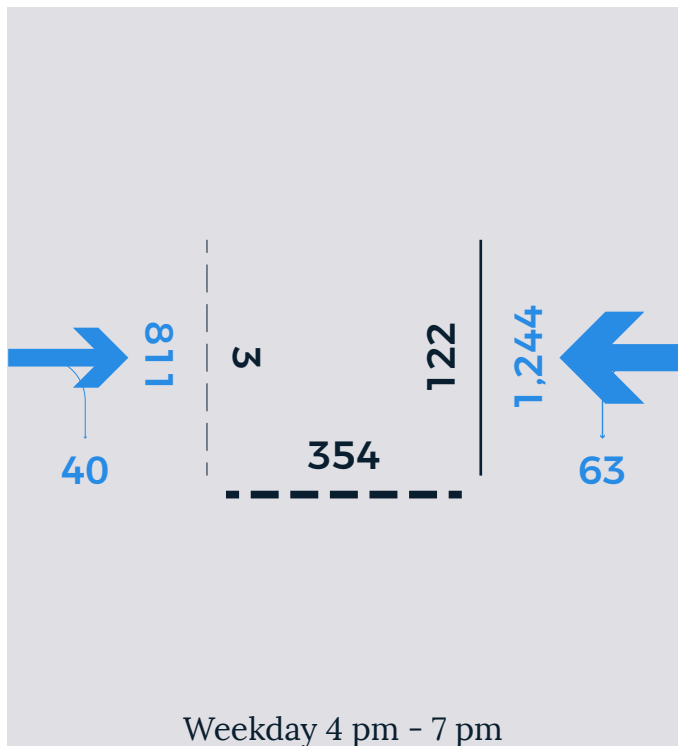

Weekday 4 pm - 7 pm