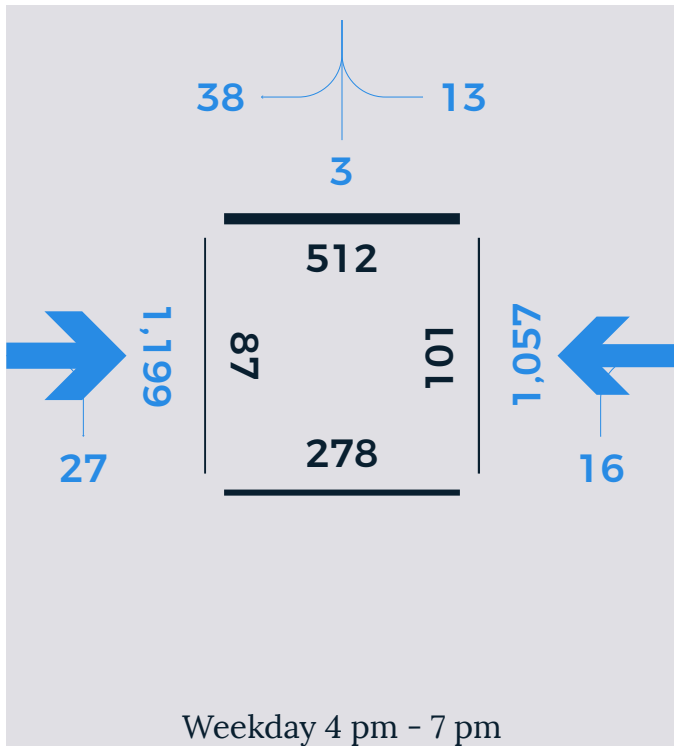

Weekday 4 pm - 7 pm