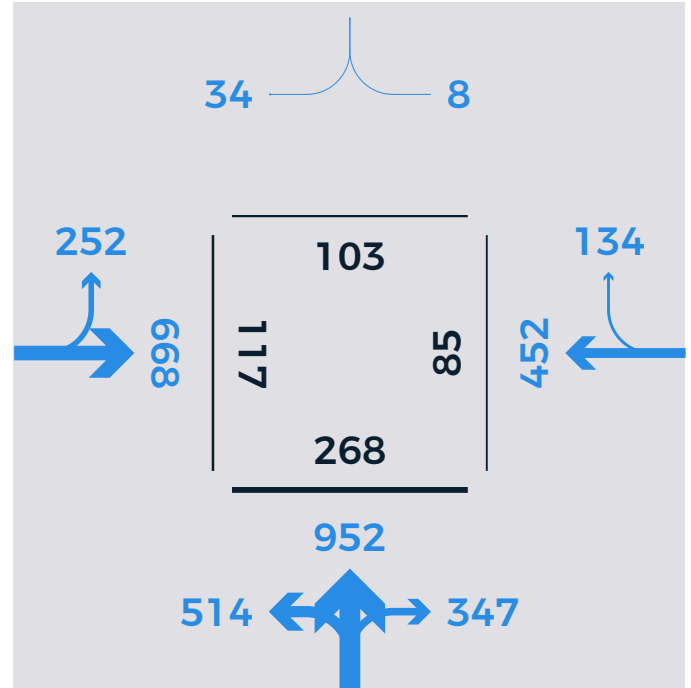

Weekday 11 am - 1 pm