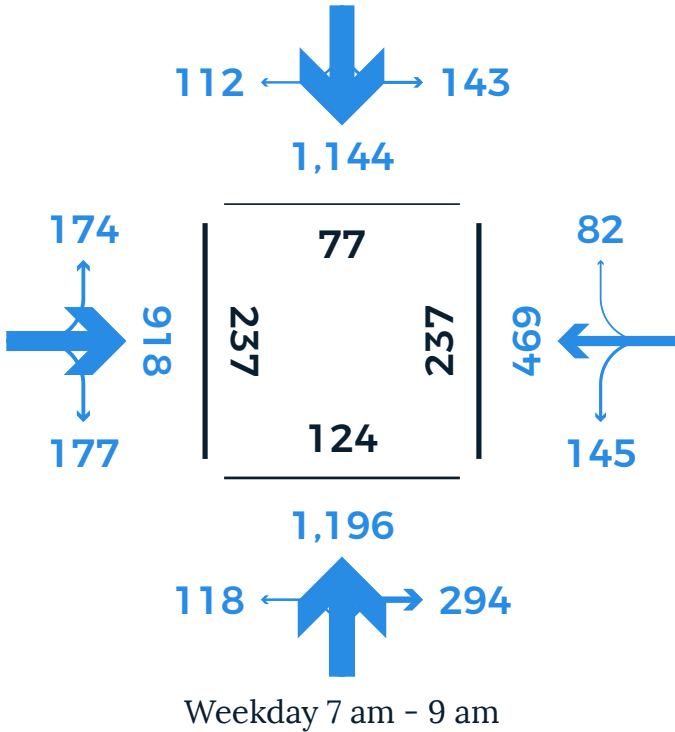

MASSACHUSETTS AVE

Weekday counts conducted on Thursday, October 19, 2017. Saturday count conducted on October 14, 2017.