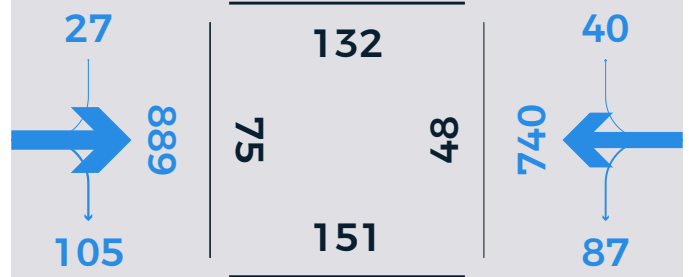

Weekday 11 am - 1 pm