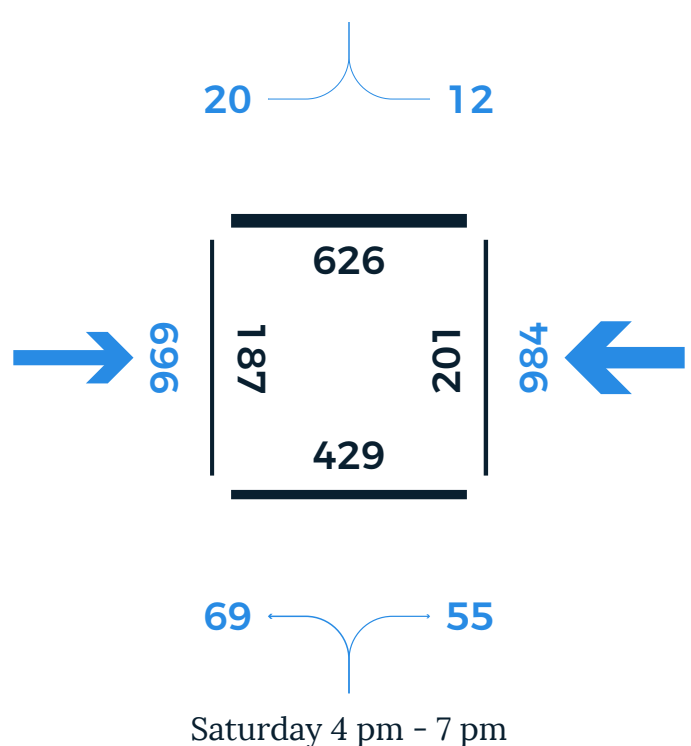

UNION PK

Weekday counts conducted on Thursday, October 19, 2017. Saturday count conducted on October 14, 2017.