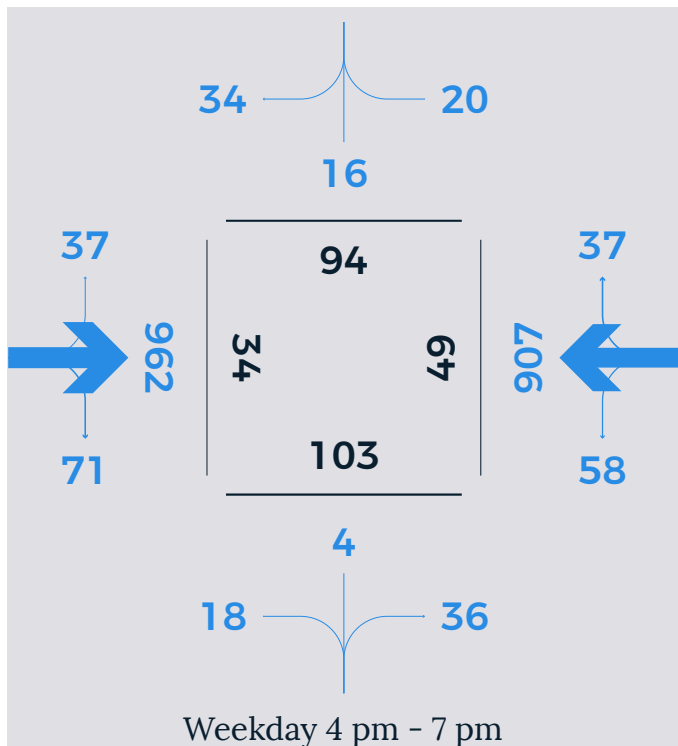

CAMDEN ST

Weekday counts conducted on Thursday, November 30, 2017. Saturday count conducted on December 2, 2017.