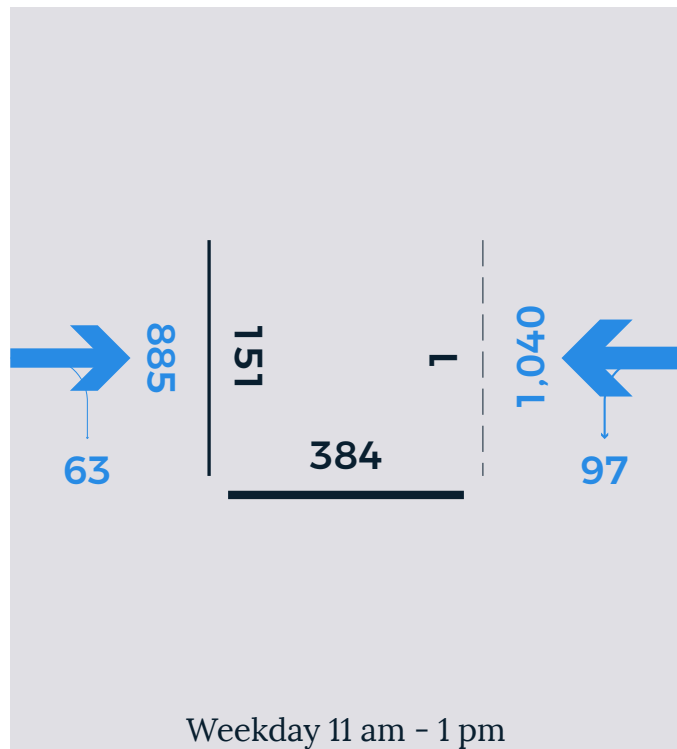

# WALTHAM ST

Weekday 7 am - 9 am

Weekday 11 am - 1 pm

Weekday 4 pm - 7 pm

Saturday 4 pm - 7 pm

Weekday counts conducted on Thursday, October 19, 2017. Saturday count conducted on October 14, 2017.

# HANSON ST

Weekday 7 am - 9 am

Weekday 11 am - 1 pm

Weekday 4 pm - 7 pm

Saturday 4 pm - 7 pm

Weekday counts conducted on Thursday, October 19, 2017. Saturday count conducted on October 14, 2017.

# DWIGHT ST

Weekday 7 am - 9 am

Weekday 11 am - 1 pm

Weekday 4 pm - 7 pm

Saturday 4 pm - 7 pm

Weekday counts conducted on Thursday, October 19, 2017. Saturday count conducted on October 14, 2017.