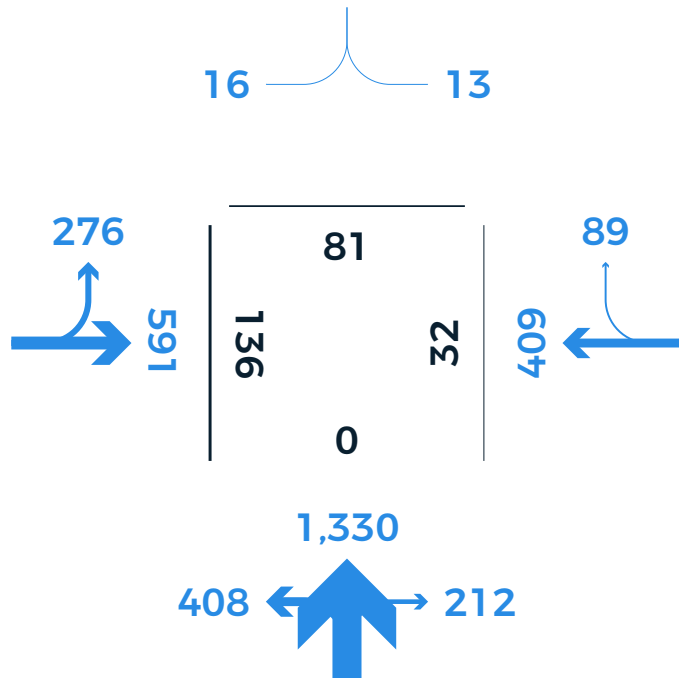

BERKELEY ST / E BERKELEY ST

Weekday 7 am - 9 am