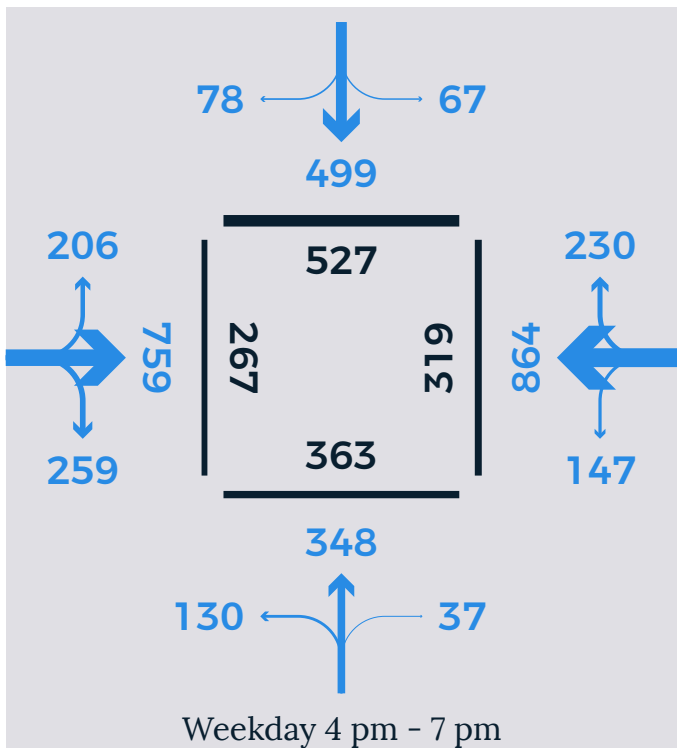

DARTMOUTH ST / W DEDHAM ST

Weekday counts conducted on Thursday, October 19, 2017. Saturday count conducted on October 14, 2017.