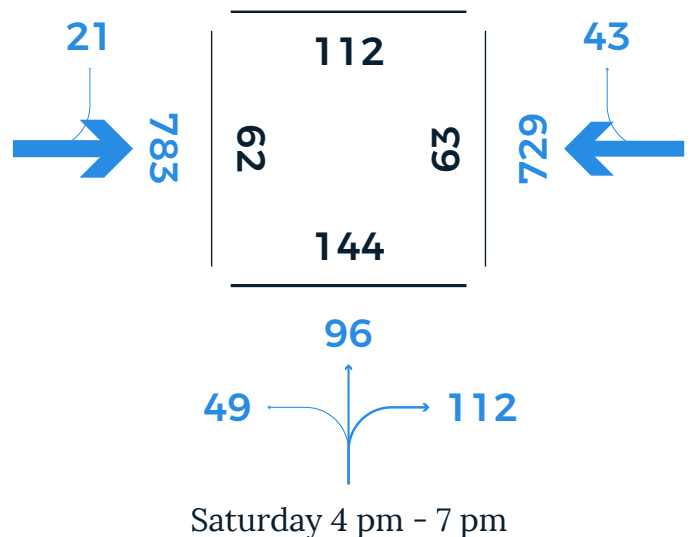

# WORCESTER ST

Weekday counts conducted on Thursday, October 19, 2017. Saturday count conducted on October 14, 2017.