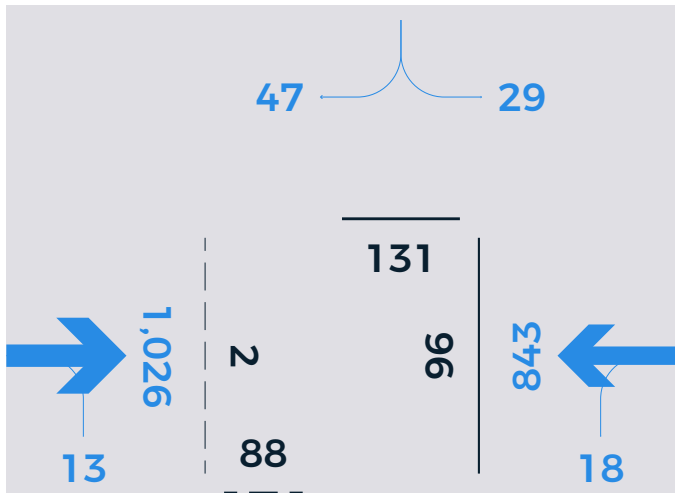

BURKE ST / ROXSE DR

Weekday counts conducted on Thursday, November 30, 2017. Saturday count conducted on December 2, 2017.