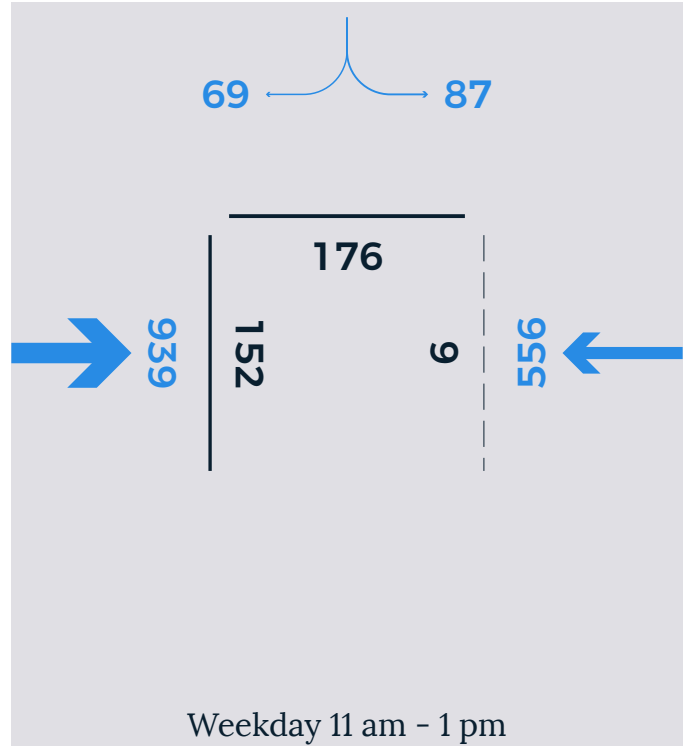

Weekday 11 am - 1 pm