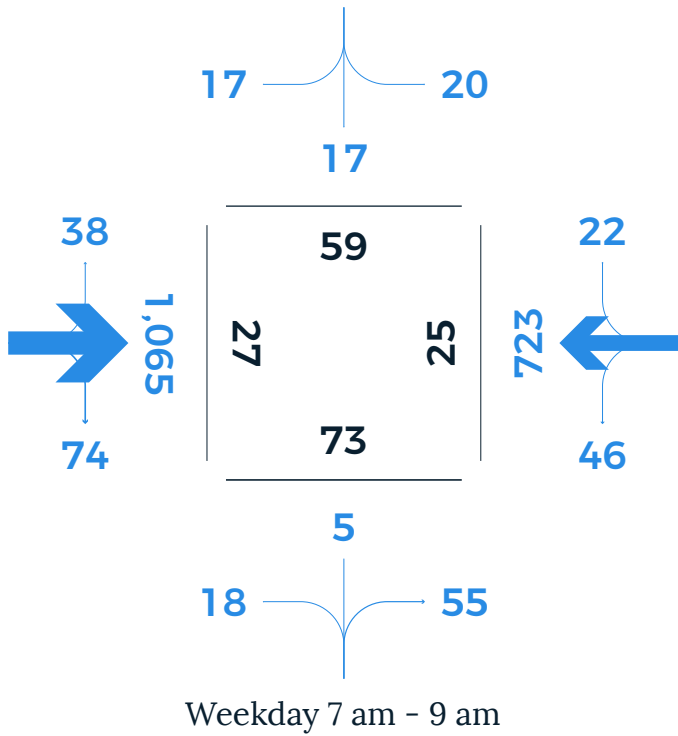

CAMDEN ST

Weekday counts conducted on Thursday, November 30, 2017. Saturday count conducted on December 2, 2017.