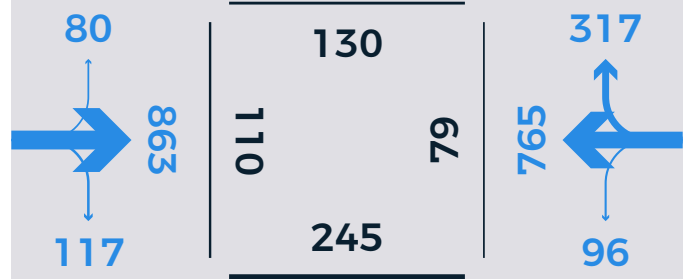

Weekday 11 am - 1 pm