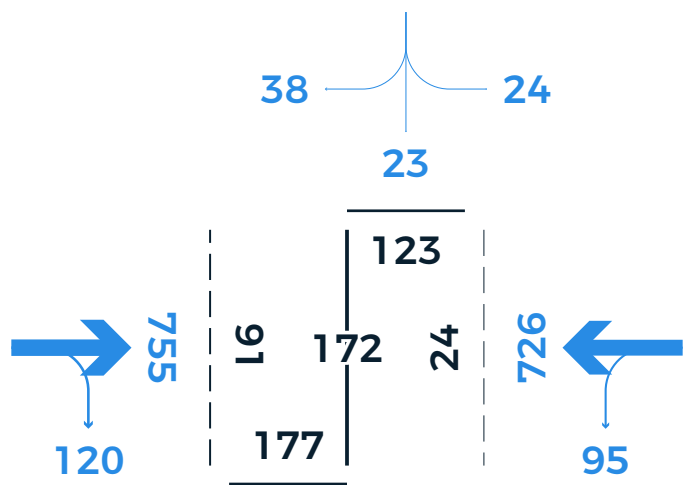

DAVENPORT ST / HAMMOND ST

Weekday counts conducted on Thursday, November 30, 2017. Saturday count conducted on December 2, 2017.