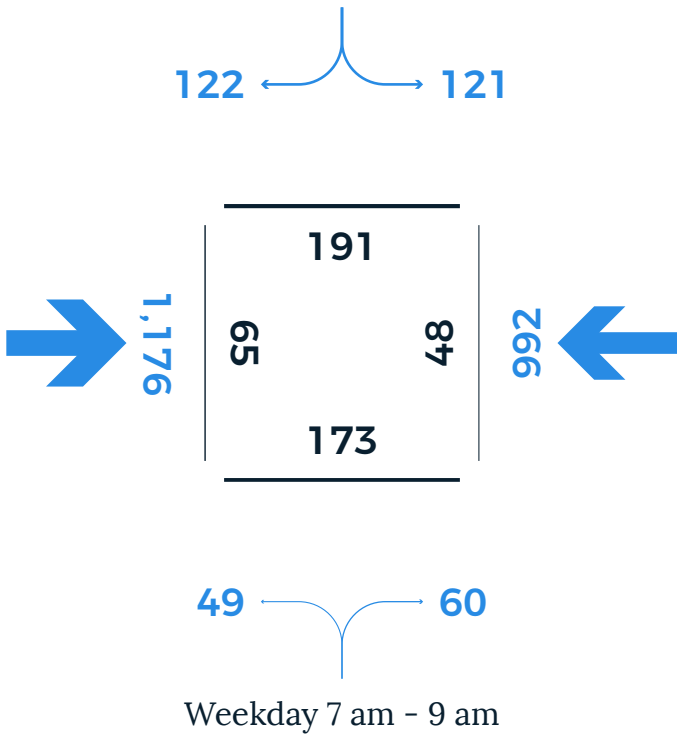

PEMBROKE ST / AQUADILLA ST

Weekday counts conducted on Thursday, October 19, 2017. Saturday count conducted on October 14, 2017.