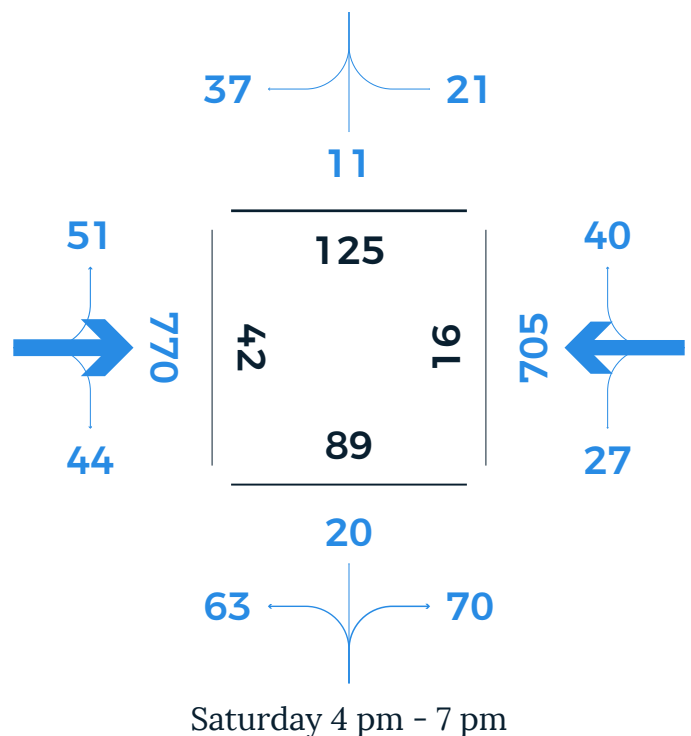

DOUGLAS PK / LENOX ST

Weekday counts conducted on Thursday, November 30, 2017. Saturday count conducted on December 2, 2017.