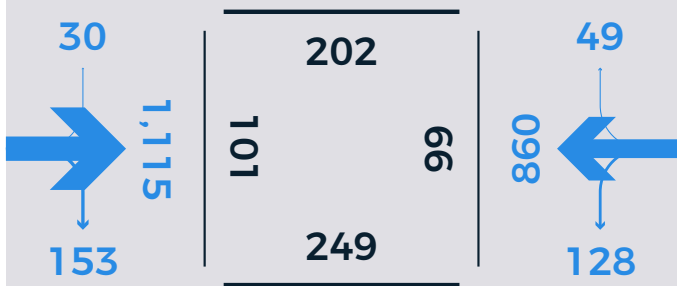

Weekday 4 pm - 7 pm