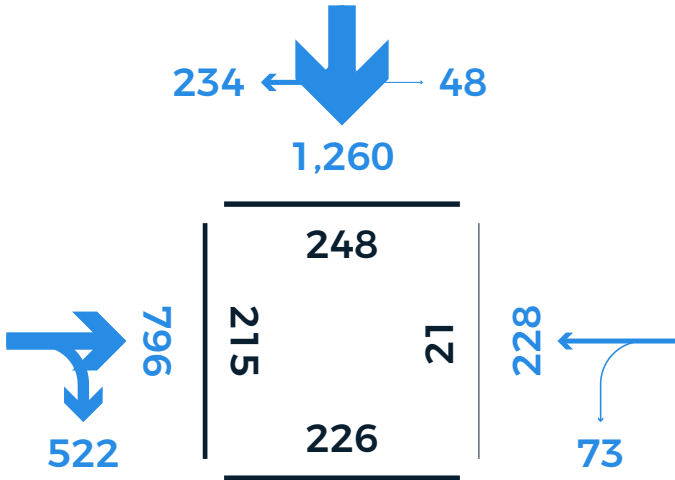

HERALD ST

Weekday 7 am - 9 am