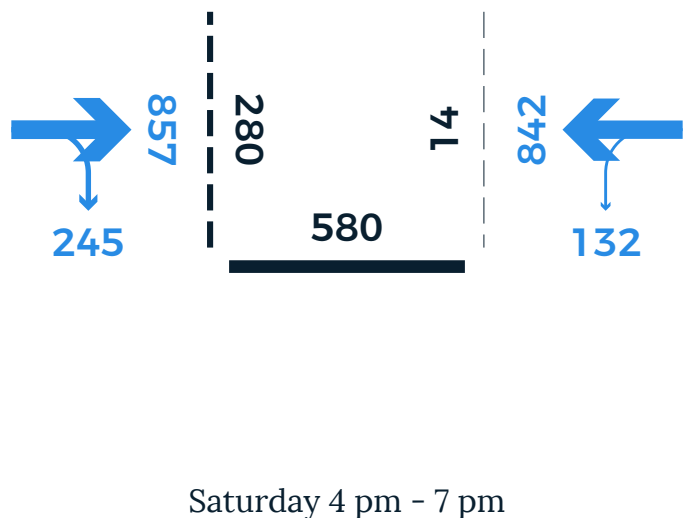

# WALTHAM ST

Weekday 7 am - 9 am

Weekday 11 am - 1 pm

Weekday 4 pm - 7 pm

Saturday 4 pm - 7 pm

Weekday counts conducted on Thursday, October 19, 2017. Saturday count conducted on October 14, 2017.

# HANSON ST

Weekday 7 am - 9 am

Weekday 11 am - 1 pm

Weekday 4 pm - 7 pm

Saturday 4 pm - 7 pm

Weekday counts conducted on Thursday, October 19, 2017. Saturday count conducted on October 14, 2017.