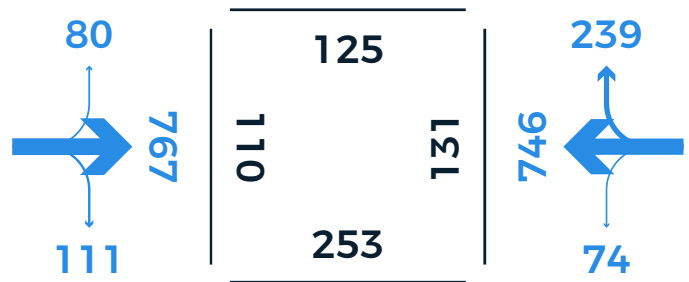

# W NEWTON ST

Weekday 7 am - 9 am

Weekday 11 am - 1 pm

Weekday 4 pm - 7 pm

Saturday 4 pm - 7 pm

Weekday counts conducted on Thursday, October 19, 2017. Saturday count conducted on October 14, 2017.