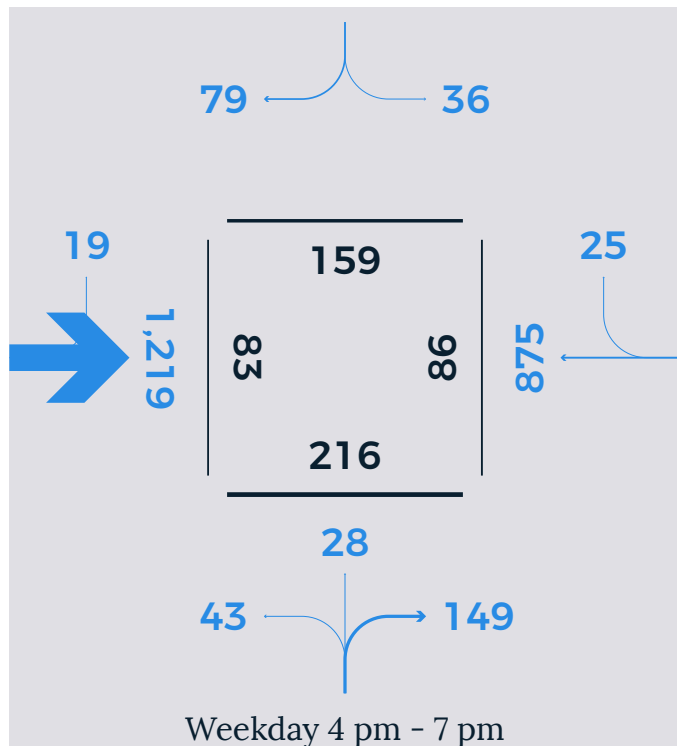

CONCORD SQ / W CONCORD ST

Weekday counts conducted on Thursday, October 19, 2017. Saturday count conducted on October 14, 2017.