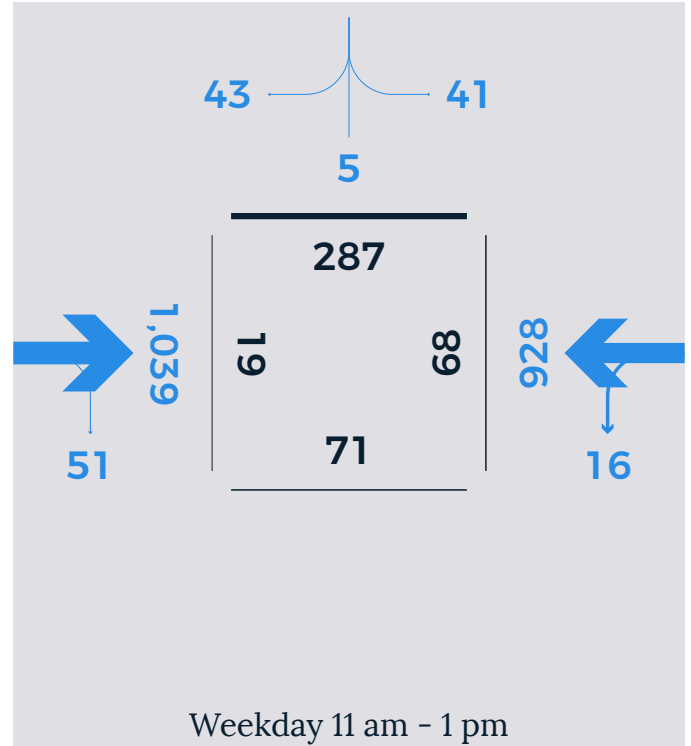

Weekday 11 am - 1 pm