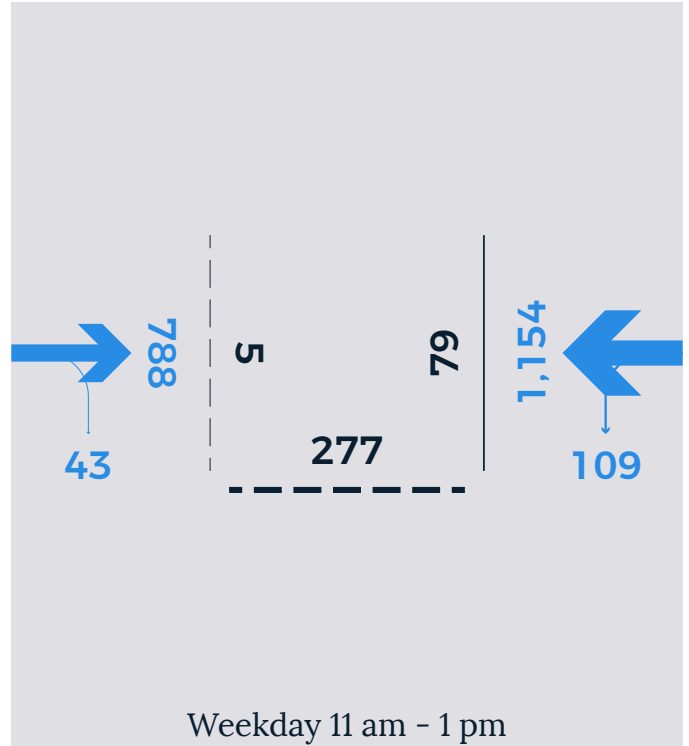

Weekday 11 am - 1 pm