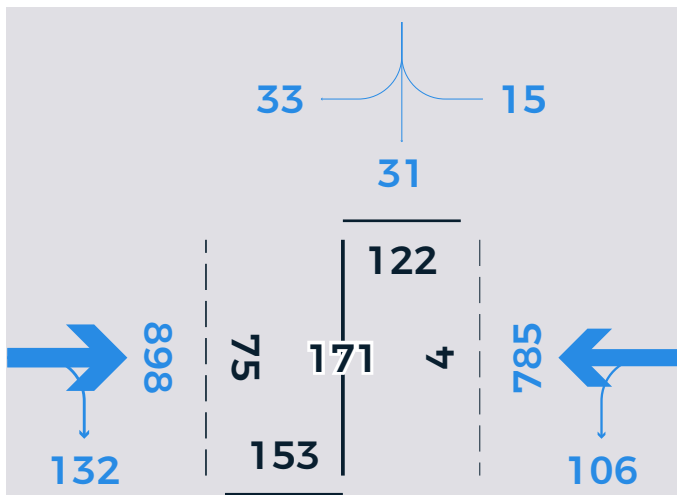

DAVENPORT ST / HAMMOND ST

Weekday counts conducted on Thursday, November 30, 2017. Saturday count conducted on December 2, 2017.