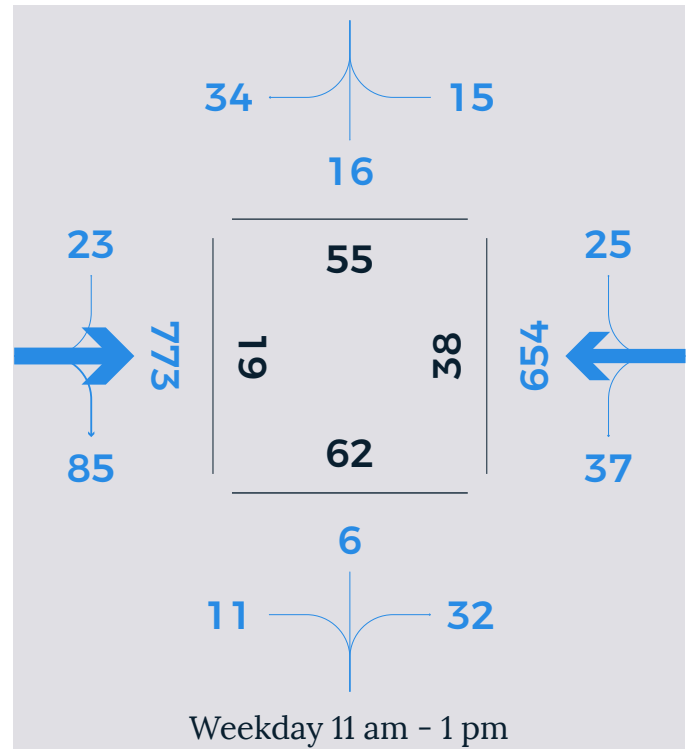

CAMDEN ST

Weekday counts conducted on Thursday, November 30, 2017. Saturday count conducted on December 2, 2017.