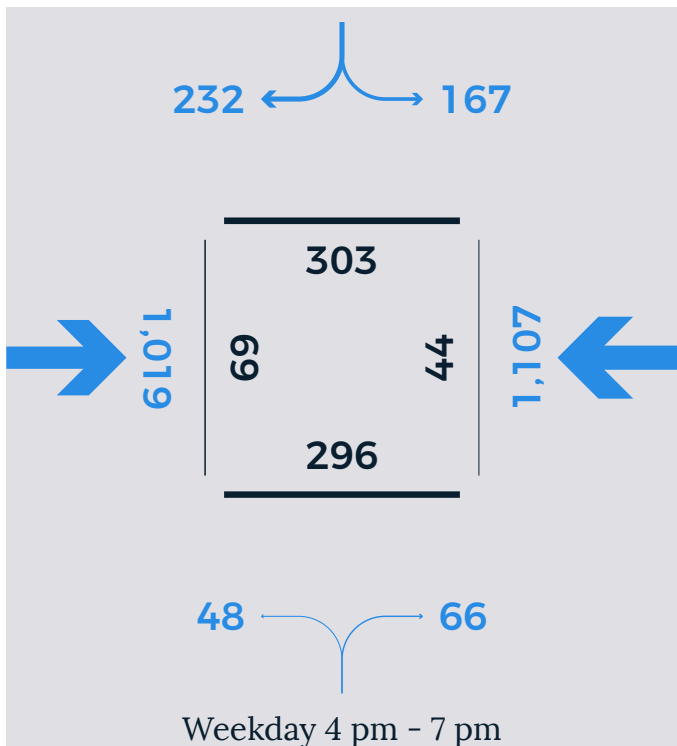

PEMBROKE ST / AQUADILLA ST

Weekday counts conducted on Thursday, October 19, 2017. Saturday count conducted on October 14, 2017.