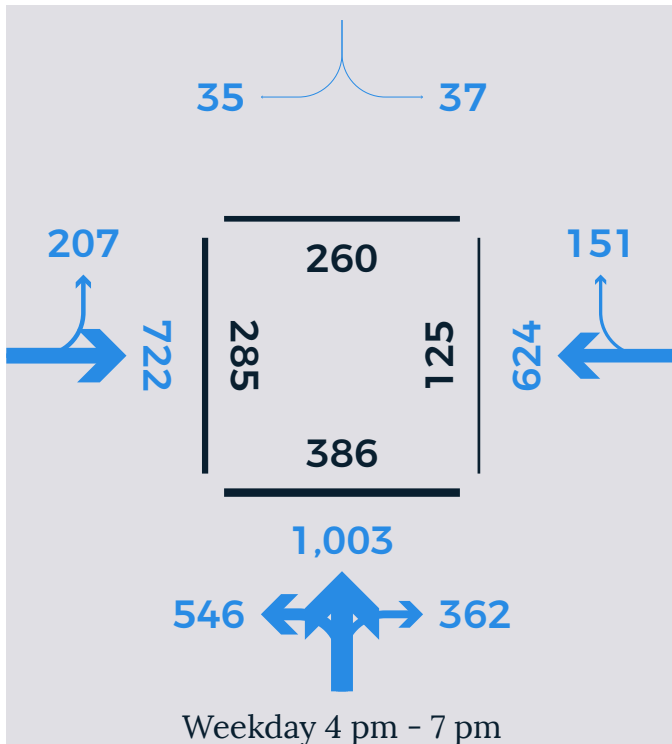

# DWIGHT ST

Weekday 7 am - 9 am

Weekday 11 am - 1 pm

Weekday 4 pm - 7 pm

Saturday 4 pm - 7 pm

Weekday counts conducted on Thursday, October 19, 2017. Saturday count conducted on October 14, 2017.

# BERKELEY ST / E BERKELEY ST

Weekday 7 am - 9 am

Weekday 11 am - 1 pm

Weekday 4 pm - 7 pm

Saturday 4 pm - 7 pm

Weekday counts conducted on Thursday, October 19, 2017. Saturday count conducted on October 14, 2017.