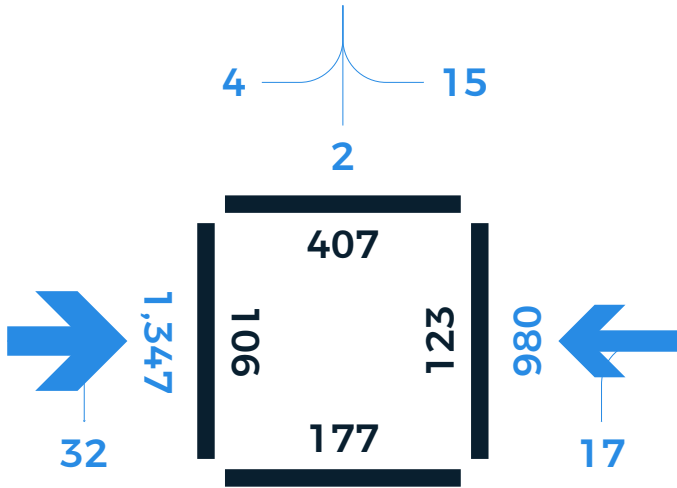

W CANTON ST / AQUADILLA ST

Weekday 7 am - 9 am