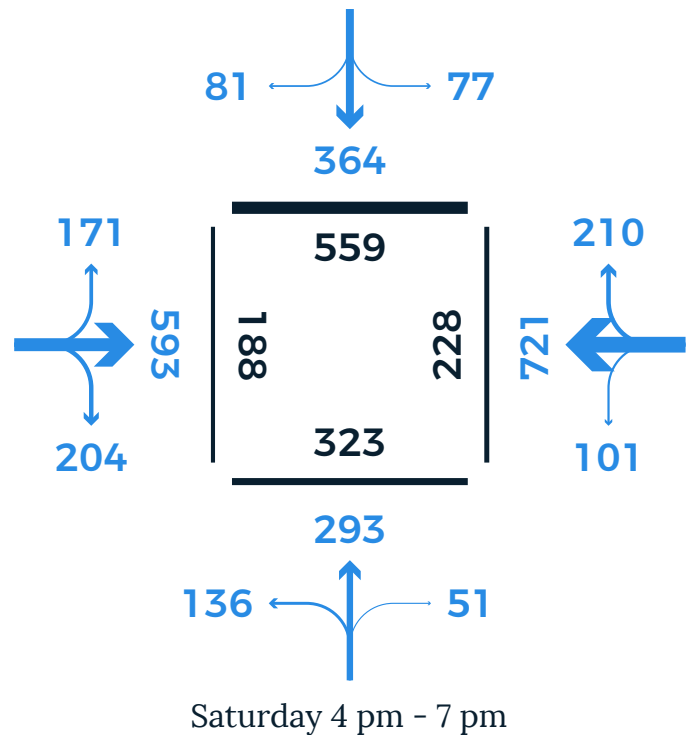

DARTMOUTH ST / W DEDHAM ST

Weekday counts conducted on Thursday, October 19, 2017. Saturday count conducted on October 14, 2017.