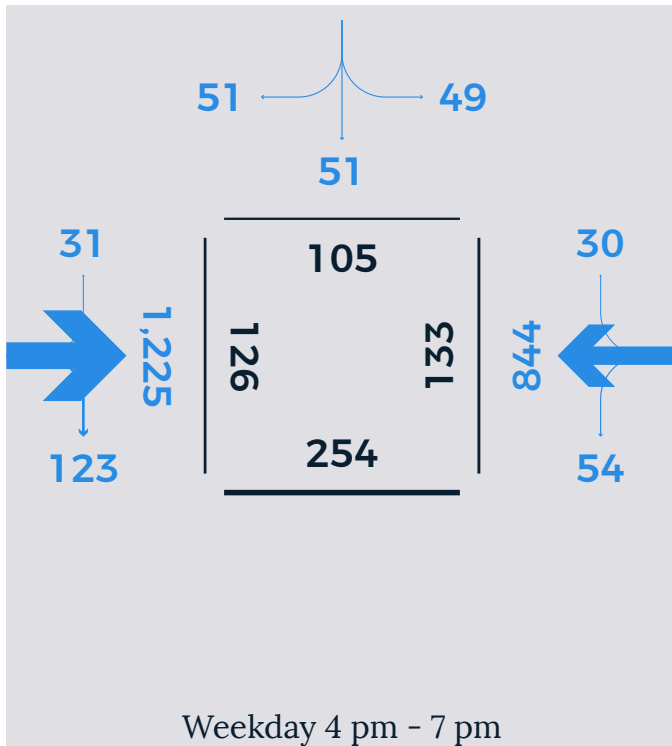

Weekday 4 pm - 7 pm