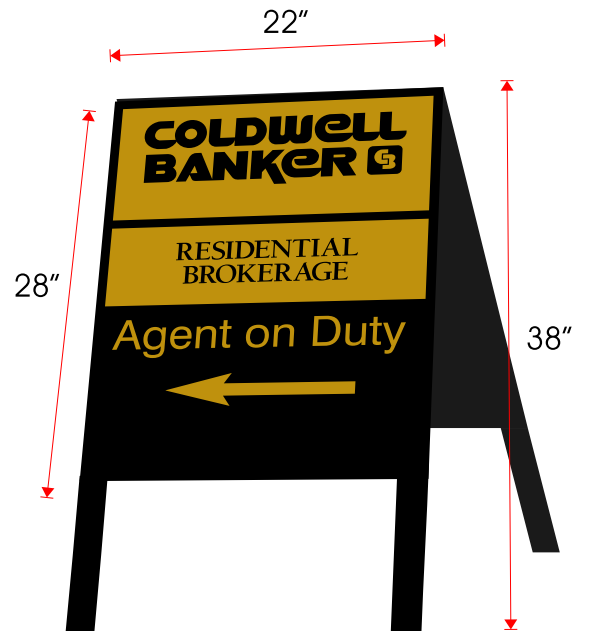

SAMPLE & SIZES OF DISPLAY CABINET

- 18"x24"      28"x40"
- 24"x30"      32"x44"
- 24"x36"      36"x48"

48"x36" Vertical Display Cabinet

Measurements on this artistic rendering may vary slightly from the actual "AS BUILT" upon final engineering. Color and Resolution in proof are not representative of final project due to individual monitor settings.

EXAMPLES OF A FEW OTHER DISPLAY CASES IN BEACON HILL