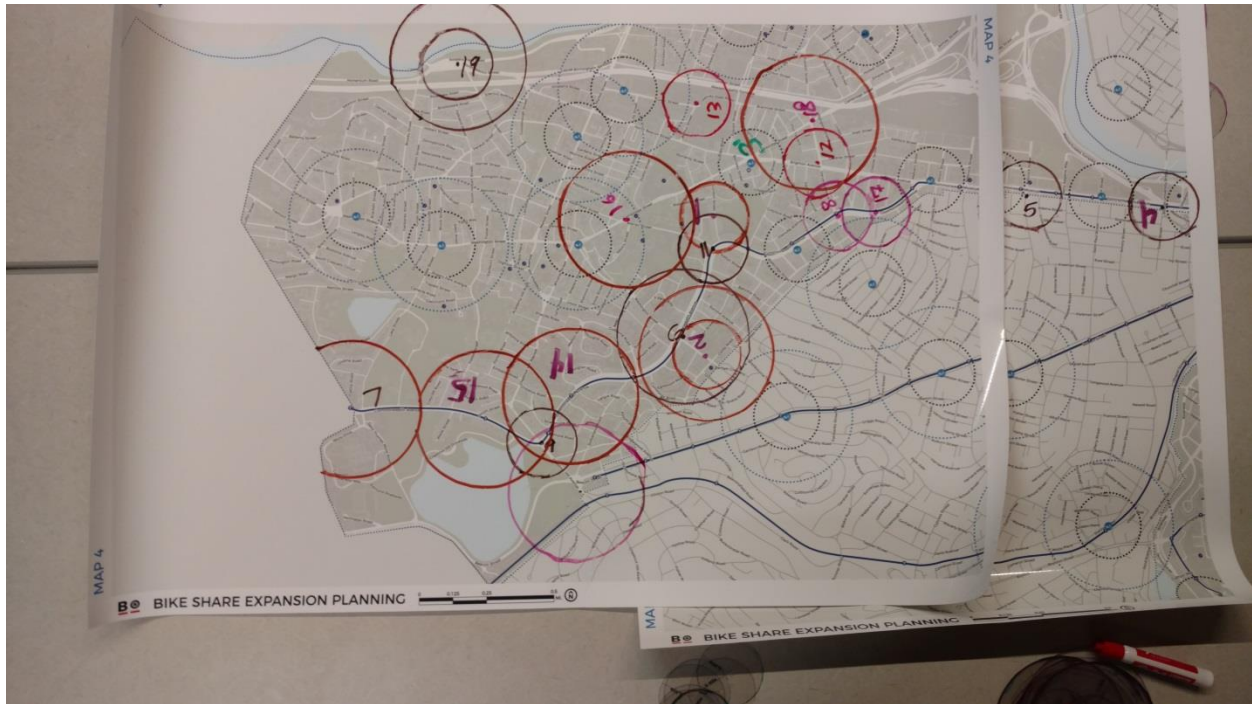

2017 EXPANSION PLANNING WORKSHOPS

Allston/Brighton | Brighton Library | 10/19/17

Participants were informed that 11-13 stations would be added.

1. Washington St. at Corey Rd.
2. Union Sq. (Cambridge St. and Brighton Ave.)
3. Commonwealth Ave. at Essex St.
4. Babcock St. at Commonwealth Ave.
5. Washington St. at Commonwealth Ave.
6. Lake St. at Commonwealth Ave.
7. Harvard Ave at Commonwealth Ave.
8. Chestnut Hill Ave. at Commonwealth Ave.
9. N. Harvard St. at Soldier's Field Rd.
10. Warren Ave. at Kenton St.
11. Brighton Ave at Harvard Ave.
12. Boston Landing Commuter Rail Station
13. South St. at Commonwealth Ave.
14. Chiswick St at Commonwealth Ave.
15. Cambridge St. at Warren St
16. Fordham Rd. at Commonwealth Ave
17. Cambridge St. at Harvard Ave.
18. Community Rowing