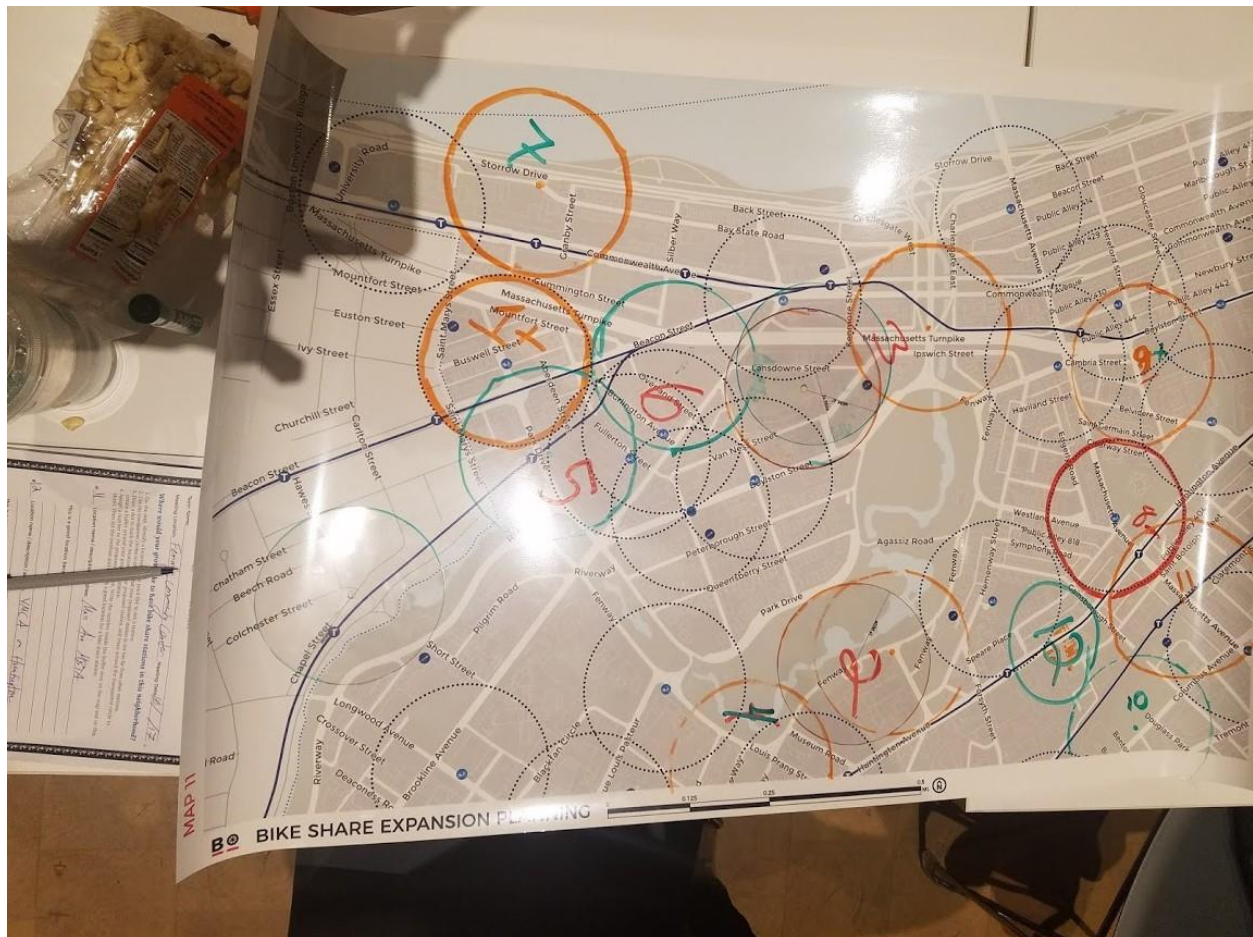

2017 EXPANSION PLANNING WORKSHOPS

Fenway | Fenway Community Center | 10/4/17

Participants were informed that up to 10 stations would be added to the area in this map. Bolded locations were designated priorities.

- 1. Audubon Circle (Park Drive and Beacon St.)**
2. MFA Rear Entrance (Fenway St and Forsythe Way)
3. Boylston St. and Charlesgate
4. Evan's Way Park (Evan's Way and Tetlow St.)
5. Fenway T Station (Park Drive)
6. Yawkey Commuter Rail Station (David Ortiz Dr.)
7. Bay State Rd. and Granby St.
8. Christian Science Center (Expansion)
9. Sheraton Station (Expansion)
10. Carter Playground (Columbus Ave. and Davenport St.)
11. Massachusetts Ave T Station. (Expansion)
12. Huntington YMCA (Huntington Ave. and Gainsborough St.)