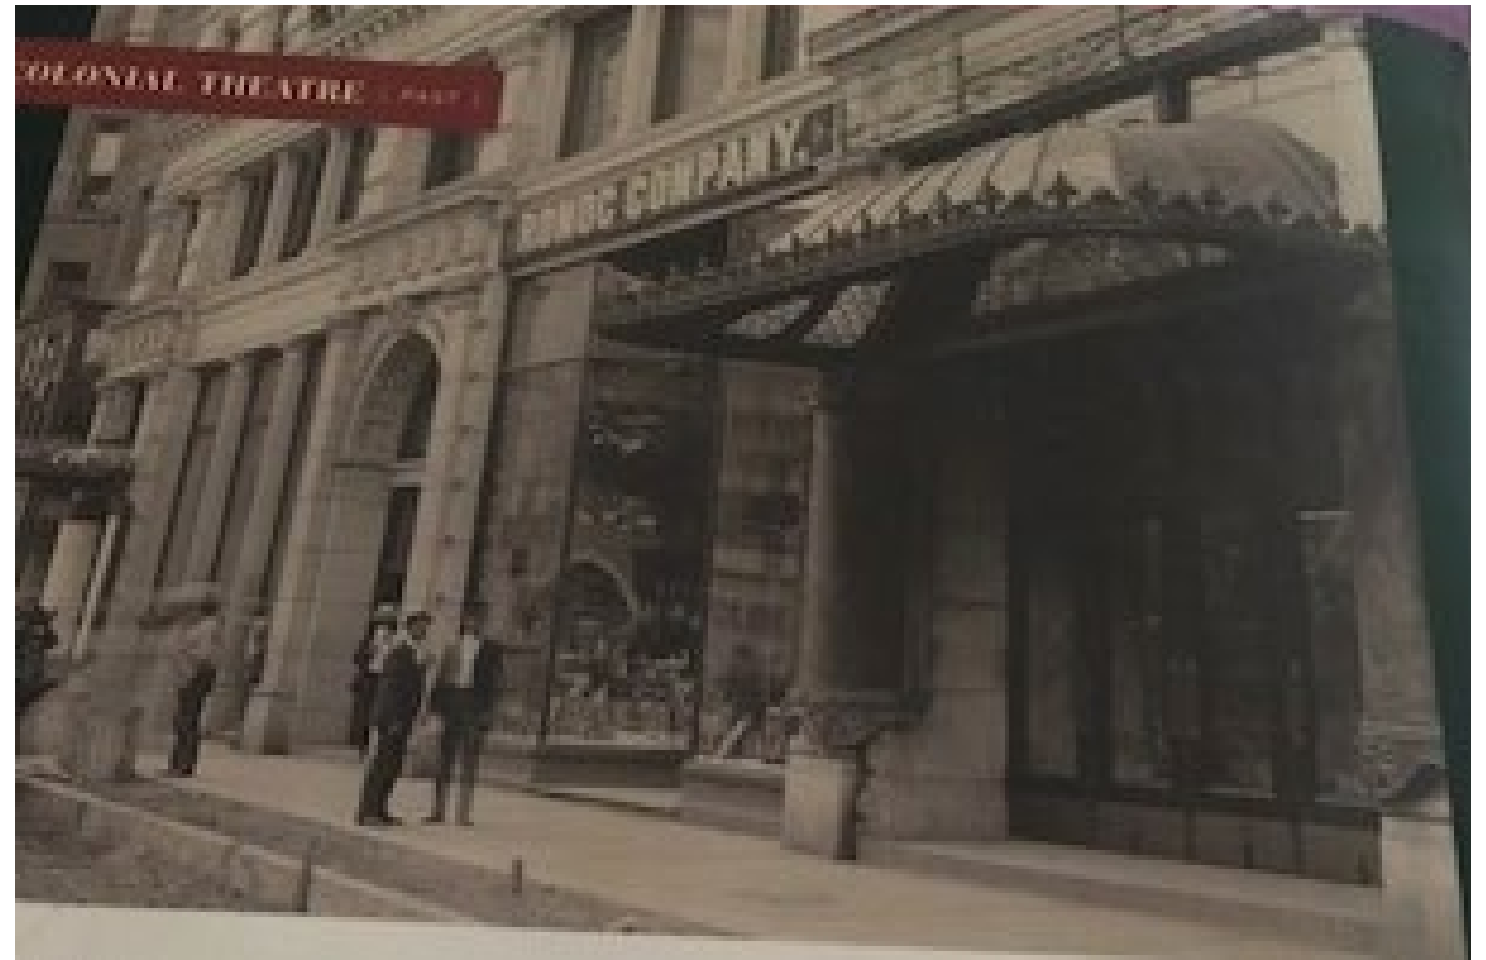

COLONIAL THEATRE
BOSTON LANDMARKS COMMISSION
CANOPY DESIGN
Boston, MA

NOVEMBER 20, 2017

ELKUS | MANFREDI
ARCHITECTS

HISTORICAL IMAGES

HISTORICAL IMAGES

PERSPECTIVE AND SECTION

PERSPECTIVE

DESIGN 1

Colonial Theater - Proposed Marquee w/Facade Projection

EMERSON COLONIAL THEATRE

Colonial Theater
Existing Marquee

Paramount Theater Marquee
Boston, MA
November 2017

WILBUR THEATRE

SF9 BE MY FANTASY
NOV 19