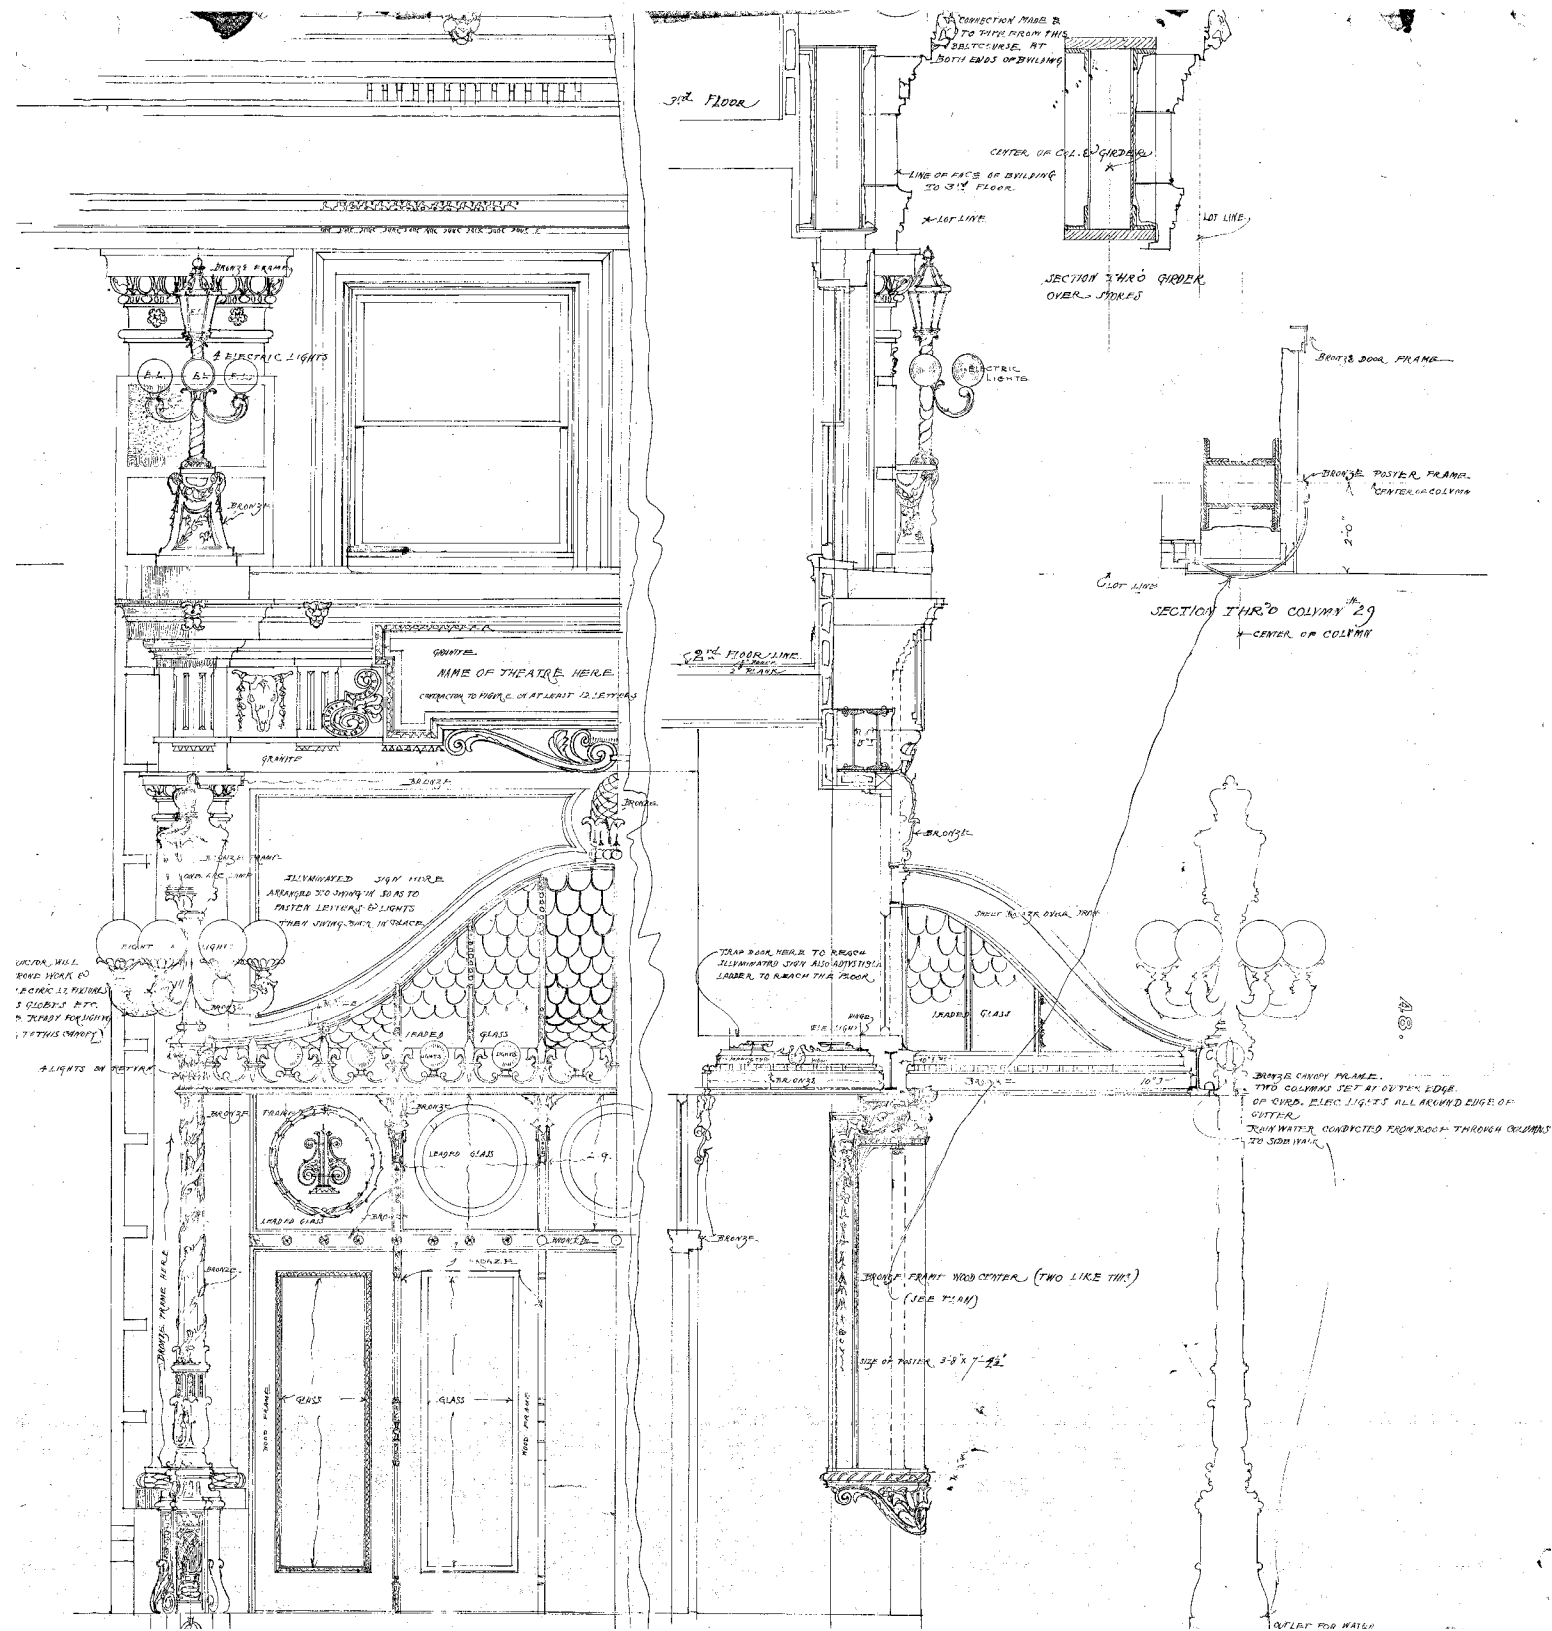

COLONIAL THEATRE
BOSTON LANDMARKS COMMISSION
CANOPY DESIGN
Boston, MA

NOVEMBER 20, 2017

ELKUS | MANFREDI
ARCHITECTS

HISTORICAL IMAGES

HISTORICAL IMAGES

PERSPECTIVE AND SECTION

PERSPECTIVE

DESIGN 1

Colonial Theater - Proposed Marquee w/Facade Projection

EMERSON COLONIAL THEATRE

Colonial Theater
Existing Marquee

Paramount Theater Marquee
Boston, MA
November 2017

WILBUR THEATRE

SF9 BE MY FANTASY
NOV 19