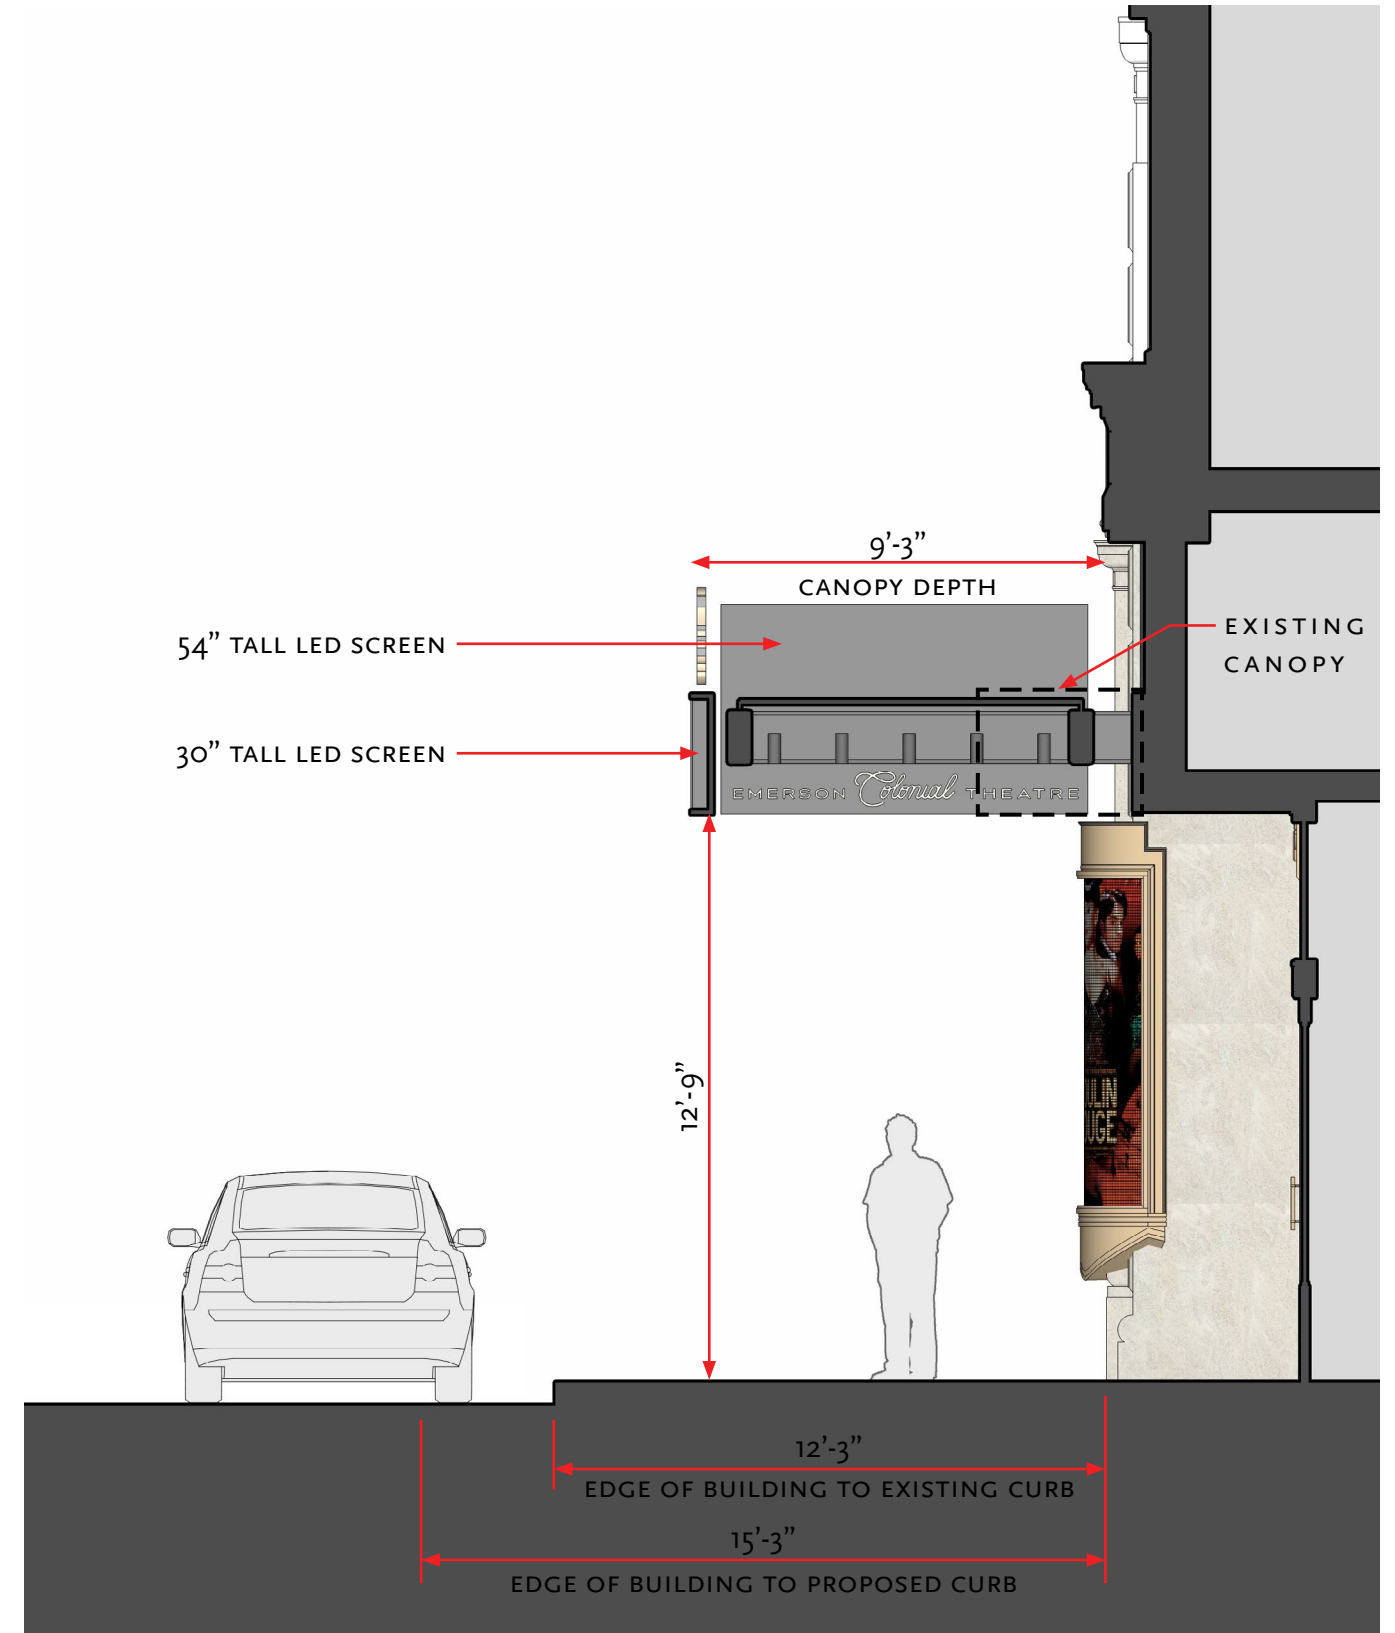

COLONIAL THEATRE
BOSTON LANDMARKS COMMISSION
CANOPY DESIGN
Boston, MA

NOVEMBER 20, 2017

ELKUS | MANFREDI
ARCHITECTS

HISTORICAL IMAGES

HISTORICAL IMAGES

PERSPECTIVE AND SECTION

PERSPECTIVE

DESIGN 1

Colonial Theater - Proposed Marquee w/Facade Projection

EMERSON COLONIAL THEATRE

Colonial Theater
Existing Marquee

Paramount Theater Marquee
Boston, MA
November 2017

WILBUR THEATRE

SF9 BE MY FANTASY
NOV 19