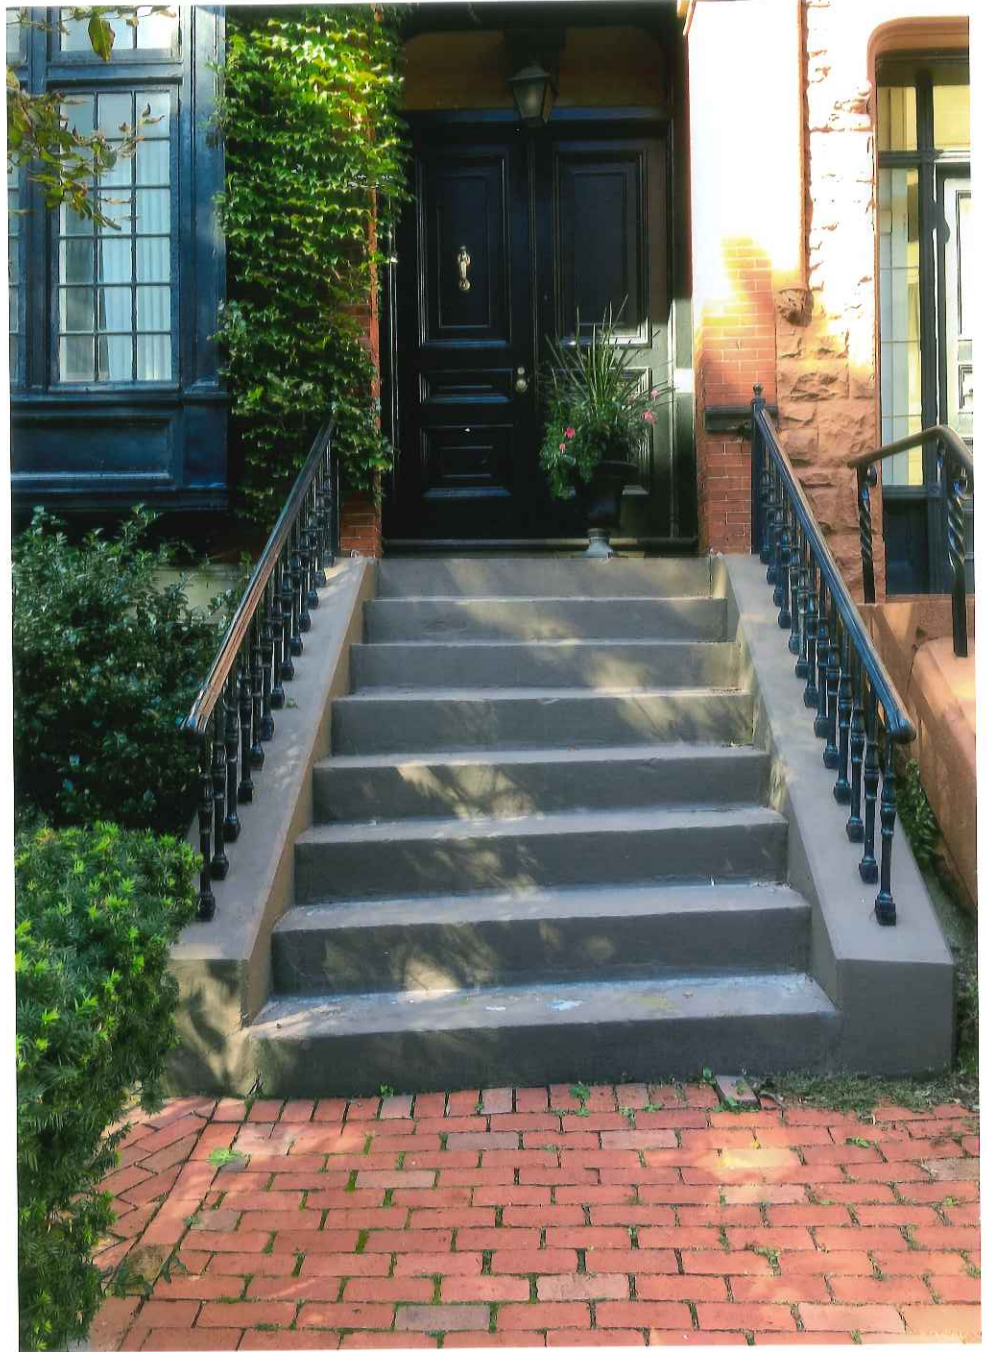

Public  
Parking  
2 Hour Limit  
See Sign for More Info

Resident  
Permit  
Parking  
Only

Google

Image capture: Oct 2016 © 2017 Google

7 Brimmer St.

ERNEST KLEIN, RES.  
7 BRIMMER ST.  
BOSTON, MA

DRAWN BY: E.F.O.C., JR.  
9/27/17  
SCALE: 1" = 1'-0"

1 1/2" BY 5" STEEL BOLTS INTO LEAD SHIELDS - REMOVABLE