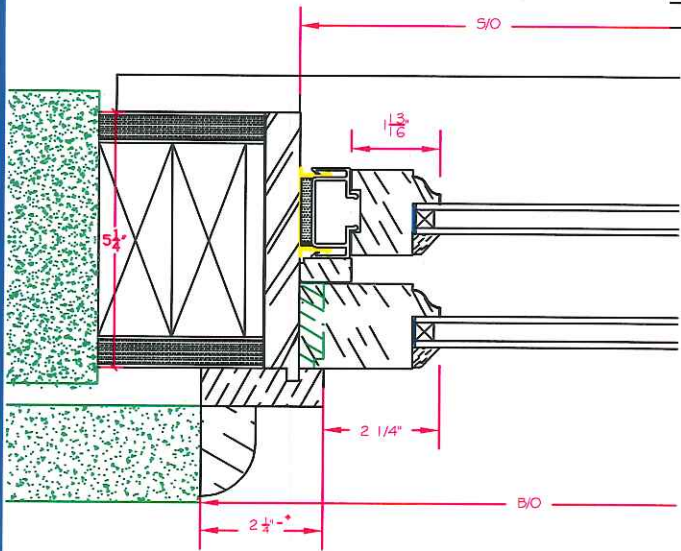

Stephen Baldacci
1 Primus Ave #1
Boston, MA 02114

Stephen BMDucci
1 Parvus Ave #1
Boston MA 02114

SSB WT & CHORD SASH - EXISTING CONDITIONS DRAWING

HEAD SECTION

T.D.L. BAR
FULL SCALE

SILL SECTION

EXISTING SILL TO REMAIN

Stephen Baldacci
1 Primus Avenue #1
Boston, MA 02114

JB PROPER BOSTONIAN SH WINDOW UNIT

Stephen Baldacci
1 Primus Avenue #1
Boston, MA 02114

SHEET 1

OF 1

JAMB SECTION

DEALER: JB SASH & DOOR CO., INC.
NUMBER: JBPB SH REPL/UNIT - 6/6
DRAWN: R.L.B. CHECK:

T.D.L. BAR
 FULL SCALE

JAMB SECTION

HEAD SECTION

SILL SECTION