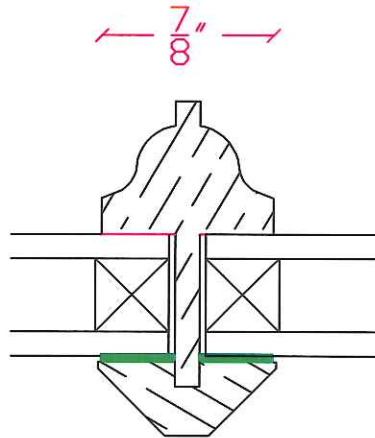

DATE: 02/26/16

SSB WT & CHORD SASH - EXISTING CONDITIONS DRAWING

HEAD SECTION

SILL SECTION

Stephen Baldacci
1 Primus Avenue #1
Boston, MA 02114

Stephen Baldacci
 1 Primus Avenue #1
 Boston, MA 02114

JB PROPER BOSTONIAN SH WINDOW UNIT

T.D.L. BAR
 FULL SCALE

JAMB SECTION

HEAD SECTION

SILL SECTION