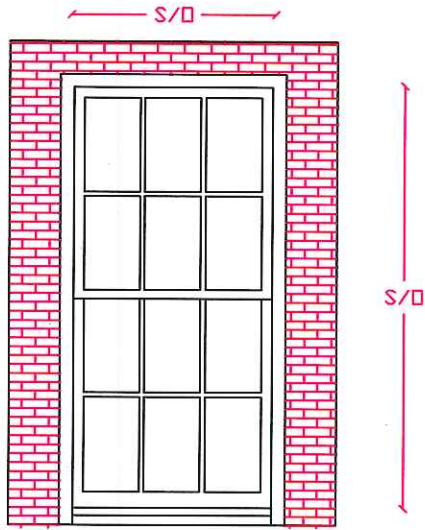

Stephen Baldacci
1 Primus Ave #1
Boston, MA 02114

Stephen BMDucci
1 Parvus Ave #1
Boston MA 02114

SSB WT & CHORD SASH - EXISTING CONDITIONS DRAWING

HEAD SECTION

T.D.L. BAR
FULL SCALE

SILL SECTION

EXISTING SILL TO REMAIN

Stephen Baldacci
1 Primus Avenue #1
Boston, MA 02114

JB PROPER BOSTONIAN SH WINDOW UNIT

Stephen Baldacci
1 Primus Avenue #1
Boston, MA 02114

SHEET 1

OF 1

JAMB SECTION

DEALER: JB SASH & DOOR CO., INC.
NUMBER: JBPB SH REPL/UNIT - 6/6
DRAWN: R.L.B. CHECK: