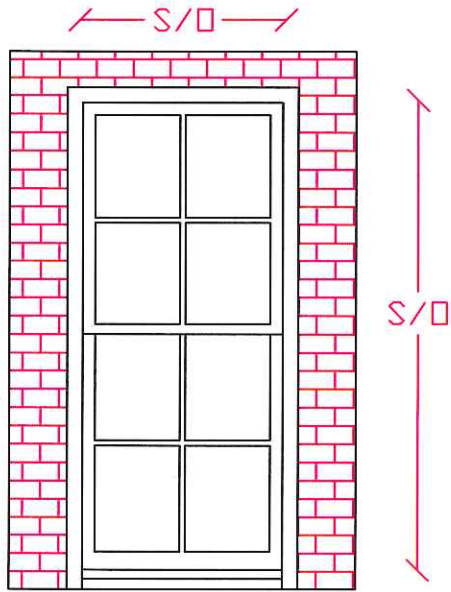

Stephen Baldacci
1 Primus Avenue #1
Boston, MA 02114

JB PROPER BOSTONIAN SH WINDOW UNIT

Stephen Baldacci
1 Primus Avenue #1
Boston, MA 02114

SHEET 1

OF 1

JAMB SECTION

DEALER: JB SASH & DOOR CO., INC.
NUMBER: JBPB SH REPL/UNIT - 6/6
DRAWN: R.L.B. CHECK:

DATE: 02/26/16

SSB WT & CHORD SASH - EXISTING CONDITIONS DRAWING

HEAD SECTION

SILL SECTION

Stephen Baldacci
1 Primus Avenue #1
Boston, MA 02114

Stephen Baldacci
 1 Primus Avenue #1
 Boston, MA 02114

JB PROPER BOSTONIAN SH WINDOW UNIT

T.D.L. BAR
 FULL SCALE

JAMB SECTION

HEAD SECTION

SILL SECTION