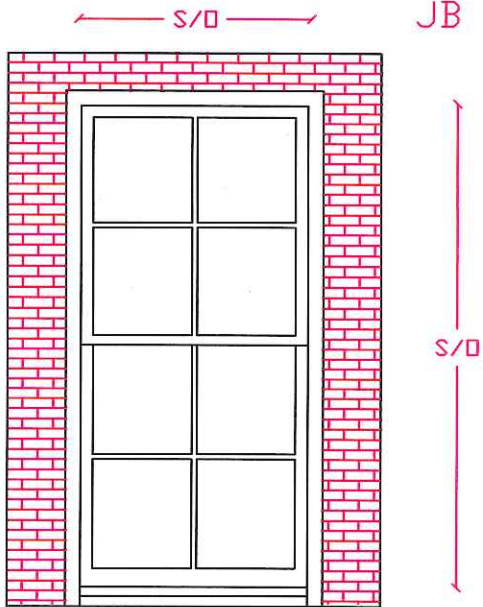

DATE: 02/26/16

SSB WT & CHORD SASH - EXISTING CONDITIONS DRAWING

HEAD SECTION

SILL SECTION

Stephen Baldacci
1 Primus Avenue #1
Boston, MA 02114

Stephen Baldacci
 1 Primus Avenue #1
 Boston, MA 02114

JB PROPER BOSTONIAN SH WINDOW UNIT

T.D.L. BAR
 FULL SCALE

JAMB SECTION

HEAD SECTION

SILL SECTION