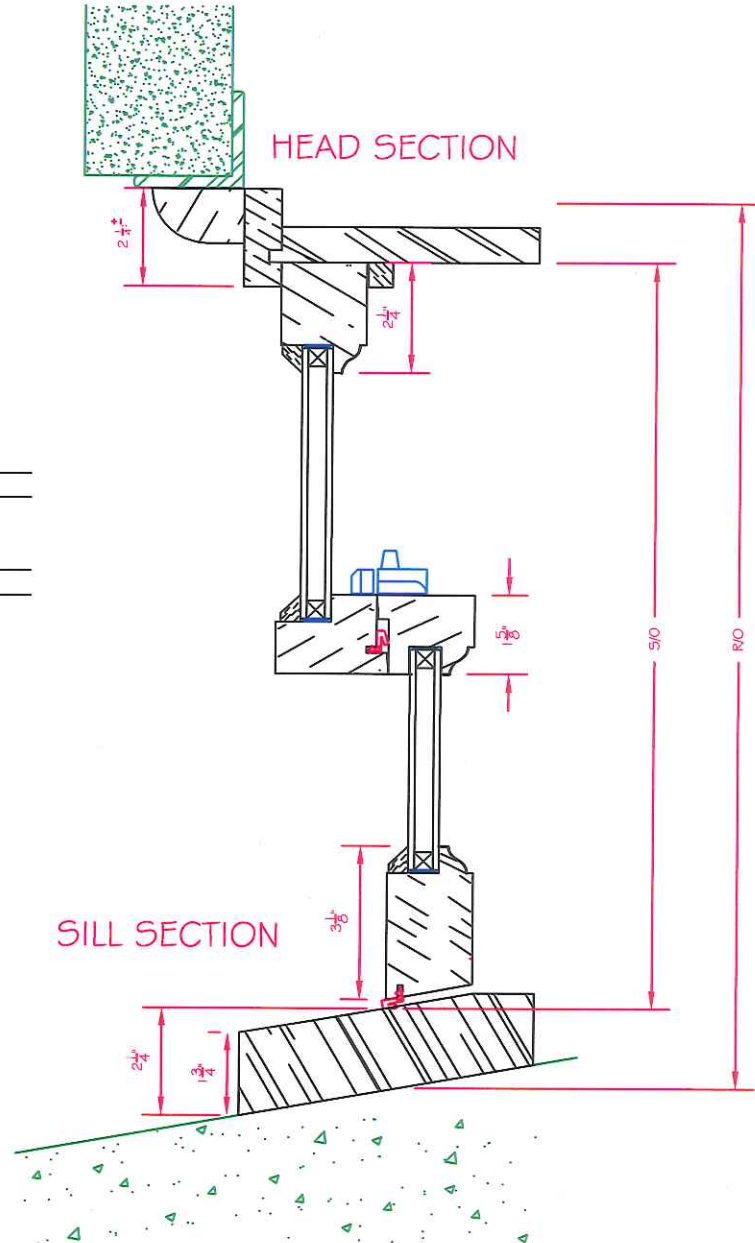

DEALER: JB SASH & DOOR CO., INC.
NUMBER: JBPB SH REPL/UNIT - 6/6
DRAWN: R.L.B. CHECK:

DATE: 02/26/16