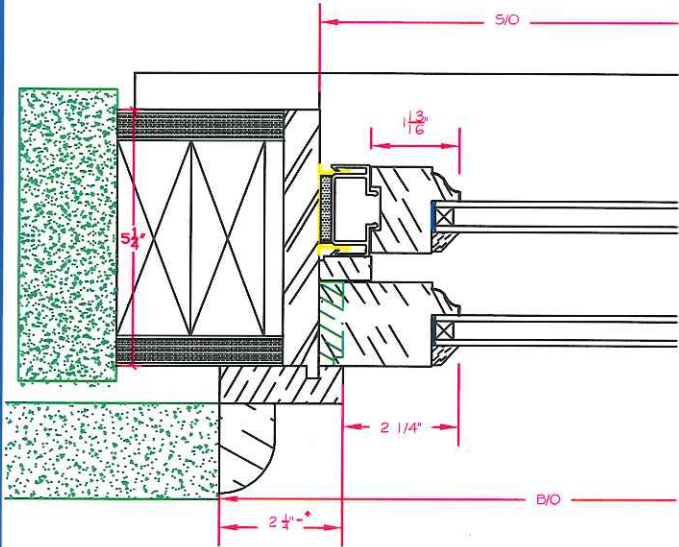

DATE: 02/26/16

SSB WT & CHORD SASH - EXISTING CONDITIONS DRAWING

HEAD SECTION

SILL SECTION

Stephen Baldacci
1 Primus Avenue #1
Boston, MA 02114

Stephen Baldacci
 1 Primus Avenue #1
 Boston, MA 02114

JB PROPER BOSTONIAN SH WINDOW UNIT

T.D.L. BAR
 FULL SCALE

JAMB SECTION

HEAD SECTION

SILL SECTION