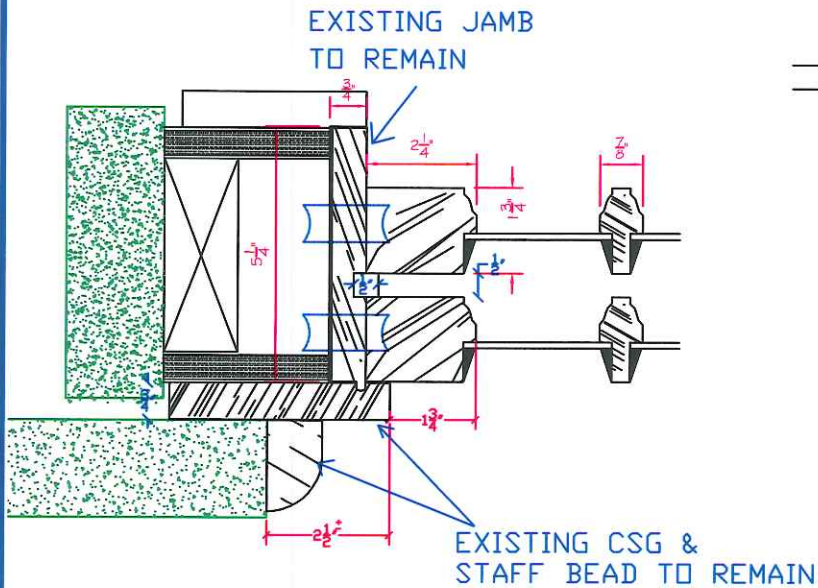

Stephen Baldacci
1 Primus Ave #1
Boston, MA 02114

Stephen BMDucci
1 Parvus Ave #1
Boston MA 02114

SSB WT & CHORD SASH - EXISTING CONDITIONS DRAWING

HEAD SECTION

T.D.L. BAR
FULL SCALE

SILL SECTION

EXISTING SILL TO REMAIN

Stephen Baldacci
1 Primus Avenue #1
Boston, MA 02114

JB PROPER BOSTONIAN SH WINDOW UNIT

Stephen Baldacci
1 Primus Avenue #1
Boston, MA 02114

SHEET 1

OF 1

JAMB SECTION

DEALER: JB SASH & DOOR CO., INC.
NUMBER: JBPB SH REPL/UNIT - 6/6
DRAWN: R.L.B. CHECK:

T.D.L. BAR
 FULL SCALE

JAMB SECTION

HEAD SECTION

SILL SECTION