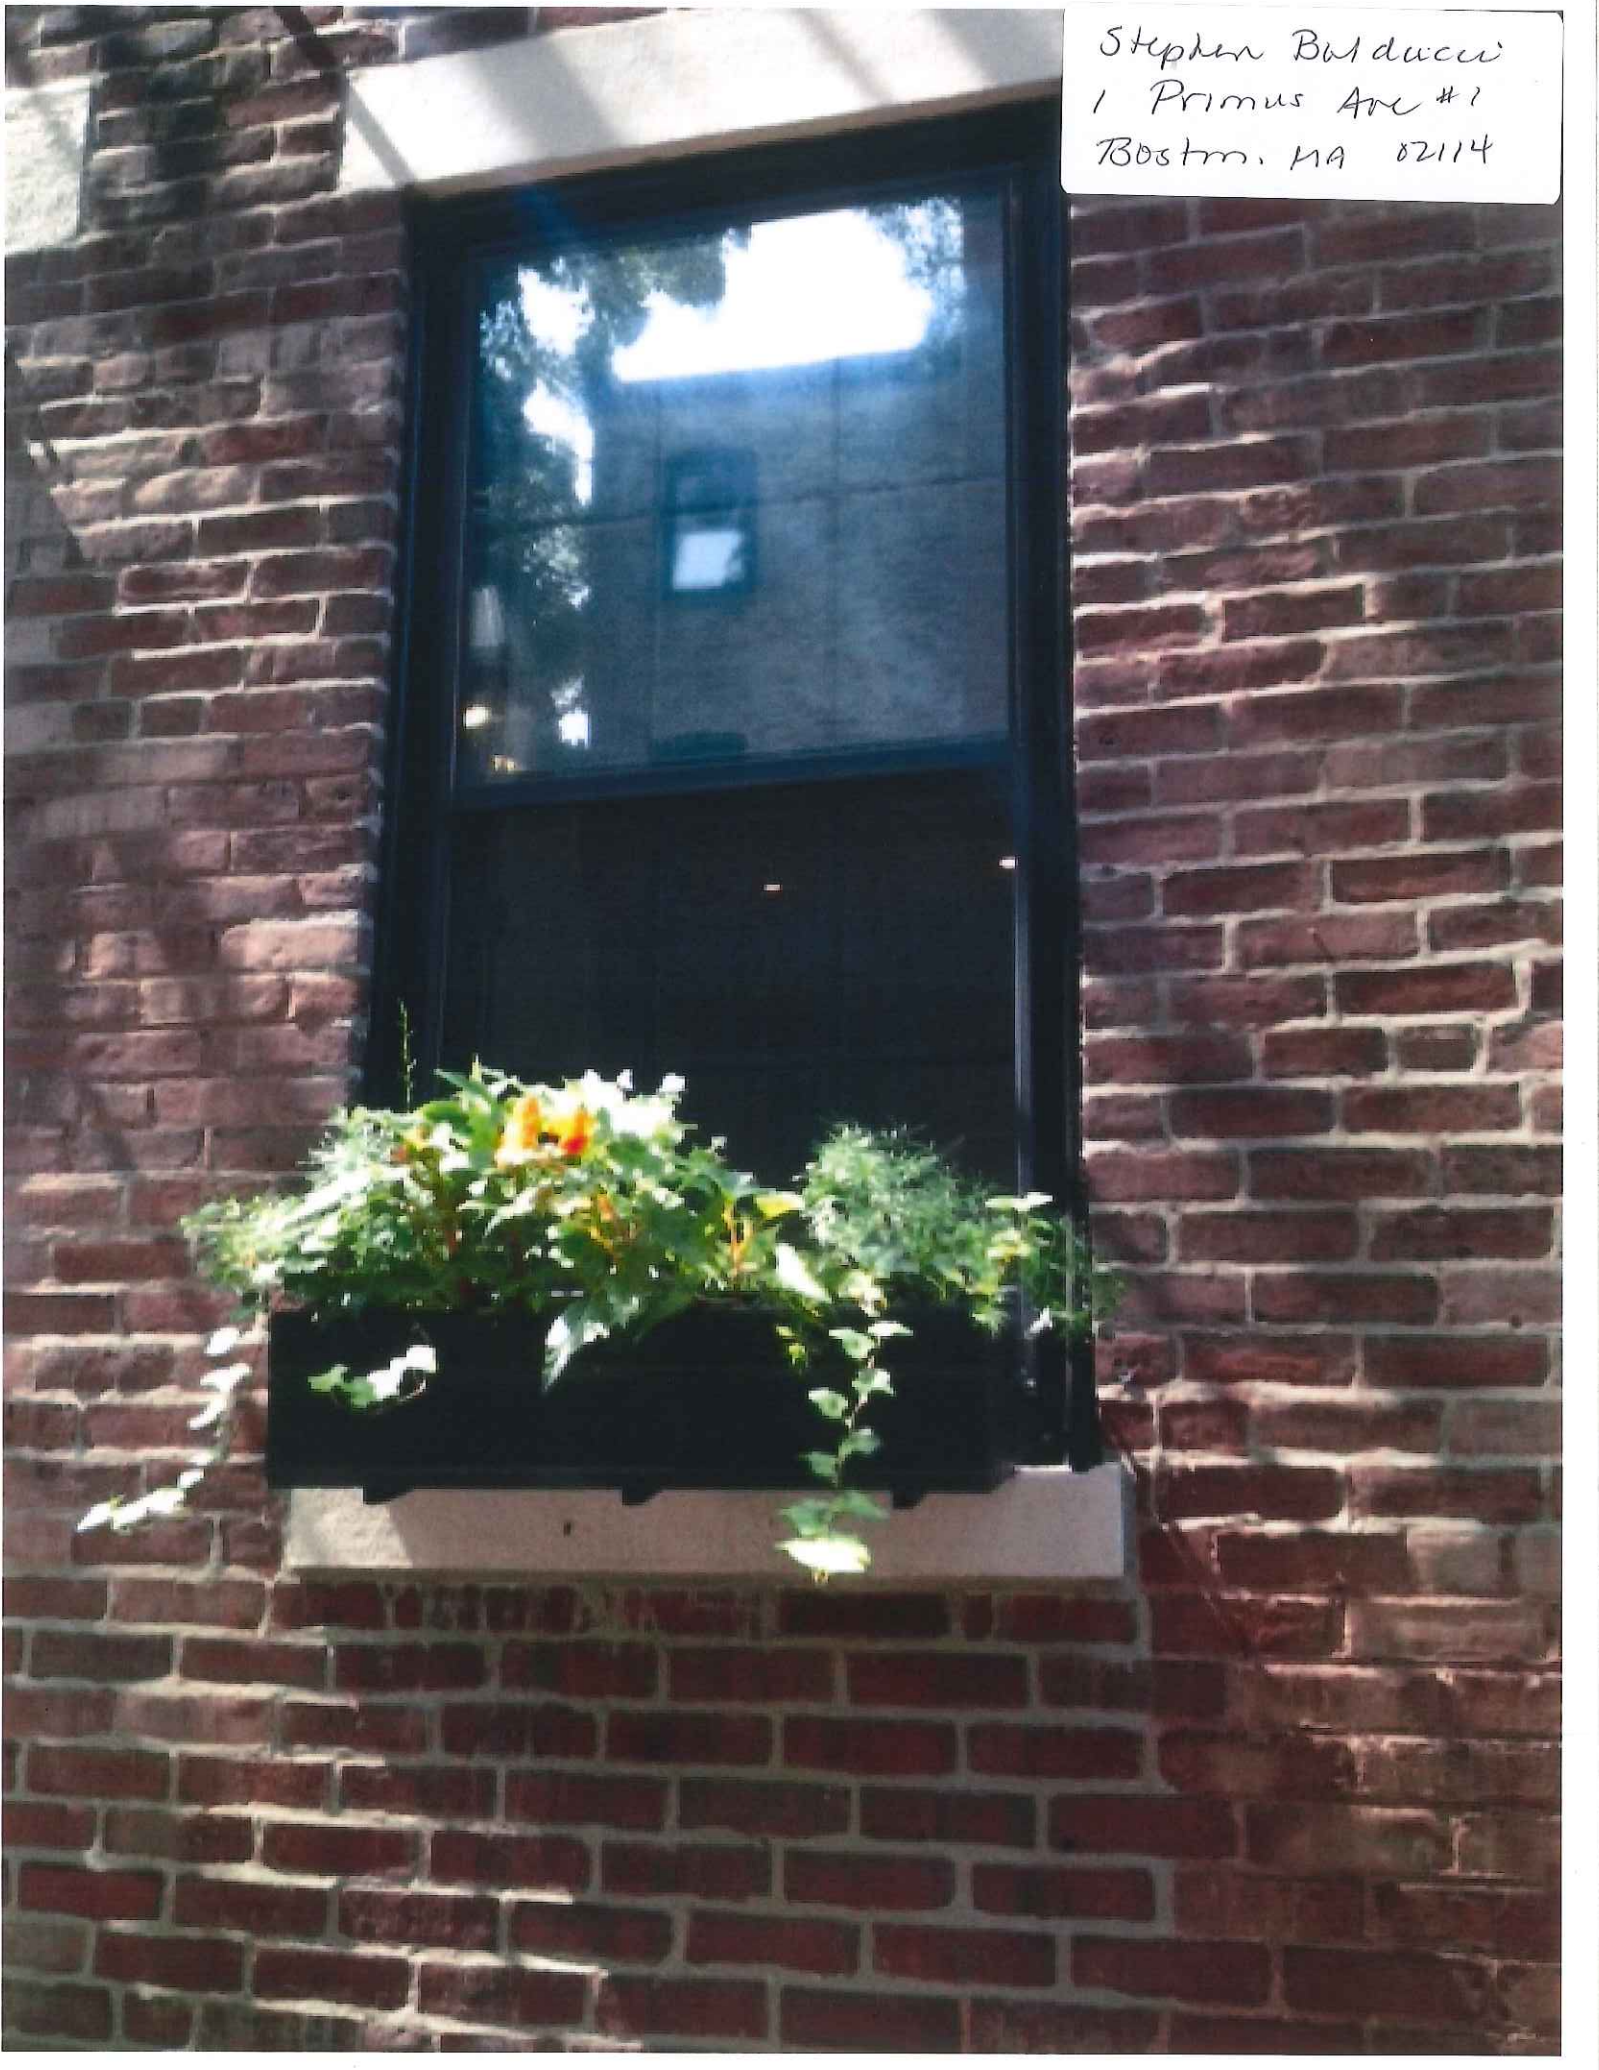

Stephen Baldacci
1 Primus Avenue #1
Boston, MA 02114

Stephen Baldacci
1 Primus Ave #1
Boston, MA 02114

Stephen Baldacci
1 Primus Ave #1
Boston, MA 02114

Stephen Baldacci
1 Primus Avenue #1
Bretton, MA 02114
interior

Stephen Baldacci
1 Primus Ave #1
Boston, MA 02114

Stephen BMDucci
1 Parvus Ave #1
Boston MA 02114

SSB WT & CHORD SASH - EXISTING CONDITIONS DRAWING

HEAD SECTION

T.D.L. BAR
FULL SCALE

SILL SECTION

EXISTING SILL TO REMAIN