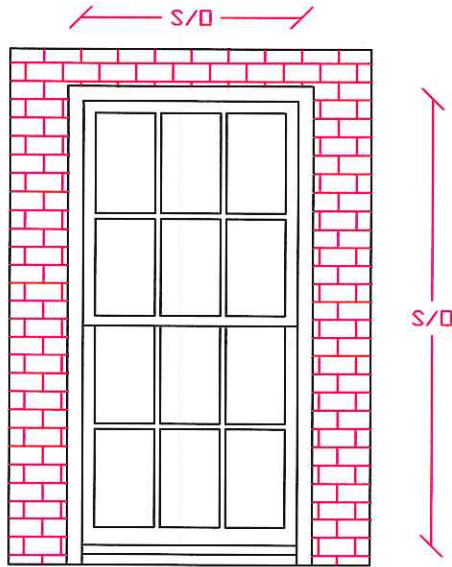

Stephen Baldacci
1 Primus Avenue #1
Boston, MA 02114

Stephen Baldacci
1 Primus Ave #1
Boston, MA 02114

Stephen Baldacci
1 Primus Ave #1
Boston, MA 02114

Stephen Baldacci
1 Primus Avenue #1
Bretton, MA 02114
interior

Stephen Baldacci
1 Primus Ave #1
Boston, MA 02114

Stephen BMDucci
1 Parvus Ave #1
Boston MA 02114

SSB WT & CHORD SASH - EXISTING CONDITIONS DRAWING

HEAD SECTION

T.D.L. BAR
FULL SCALE

SILL SECTION

EXISTING SILL TO REMAIN

T.D.L. BAR
 FULL SCALE

JAMB SECTION

HEAD SECTION

SILL SECTION