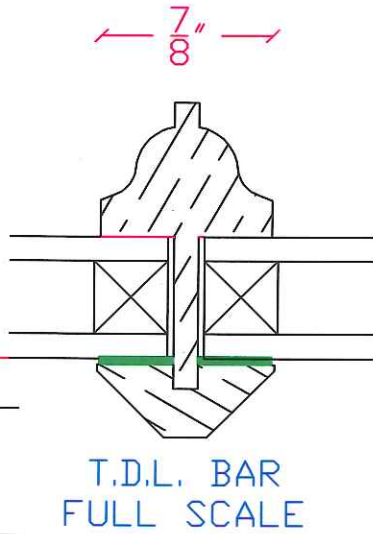

JB PROPER BOSTONIAN SH WINDOW UNIT

Stephen Baldacci
1 Primus Avenue #1
Boston, MA 02114

SHEET 1

OF 1

JAMB SECTION