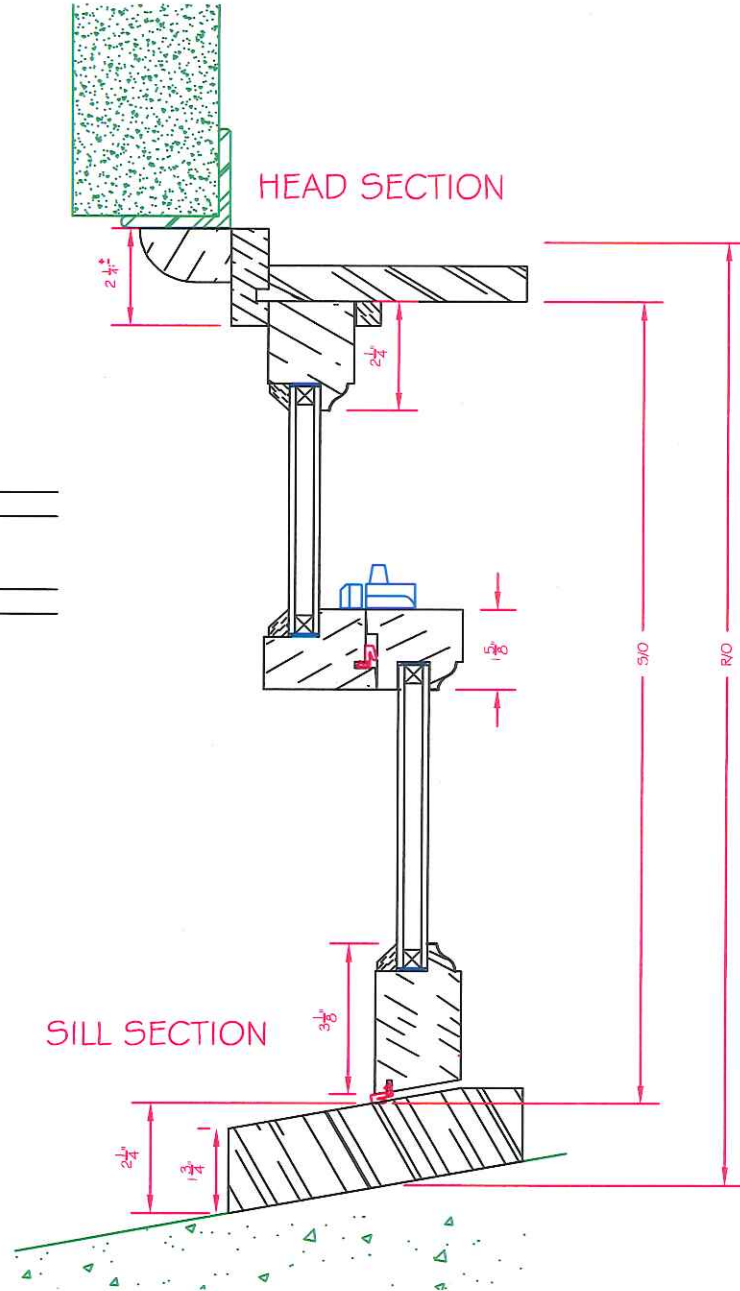

DATE: 02/26/16

SSB WT & CHORD SASH - EXISTING CONDITIONS DRAWING

HEAD SECTION

SILL SECTION

Stephen Baldacci
1 Primus Avenue #1
Boston, MA 02114

Stephen Baldacci
 1 Primus Avenue #1
 Boston, MA 02114

JB PROPER BOSTONIAN SH WINDOW UNIT

T.D.L. BAR
 FULL SCALE

JAMB SECTION

HEAD SECTION

SILL SECTION