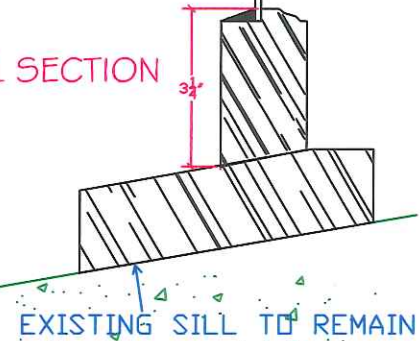

DATE: 02/26/16

SSB WT & CHORD SASH - EXISTING CONDITIONS DRAWING

HEAD SECTION

SILL SECTION

Stephen Baldacci
1 Primus Avenue #1
Boston, MA 02114

Stephen Baldacci
 1 Primus Avenue #1
 Boston, MA 02114

JB PROPER BOSTONIAN SH WINDOW UNIT

T.D.L. BAR
 FULL SCALE

JAMB SECTION

HEAD SECTION

SILL SECTION