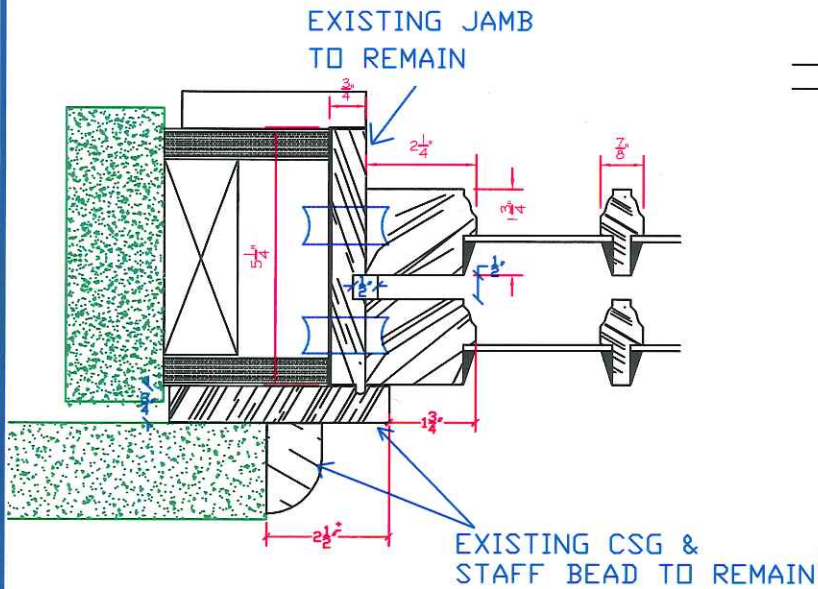

DATE: 02/26/16

SSB WT & CHORD SASH - EXISTING CONDITIONS DRAWING

HEAD SECTION

SILL SECTION

Stephen Baldacci
1 Primus Avenue #1
Boston, MA 02114

Stephen Baldacci
 1 Primus Avenue #1
 Boston, MA 02114

JB PROPER BOSTONIAN SH WINDOW UNIT

T.D.L. BAR
 FULL SCALE

JAMB SECTION

HEAD SECTION

SILL SECTION