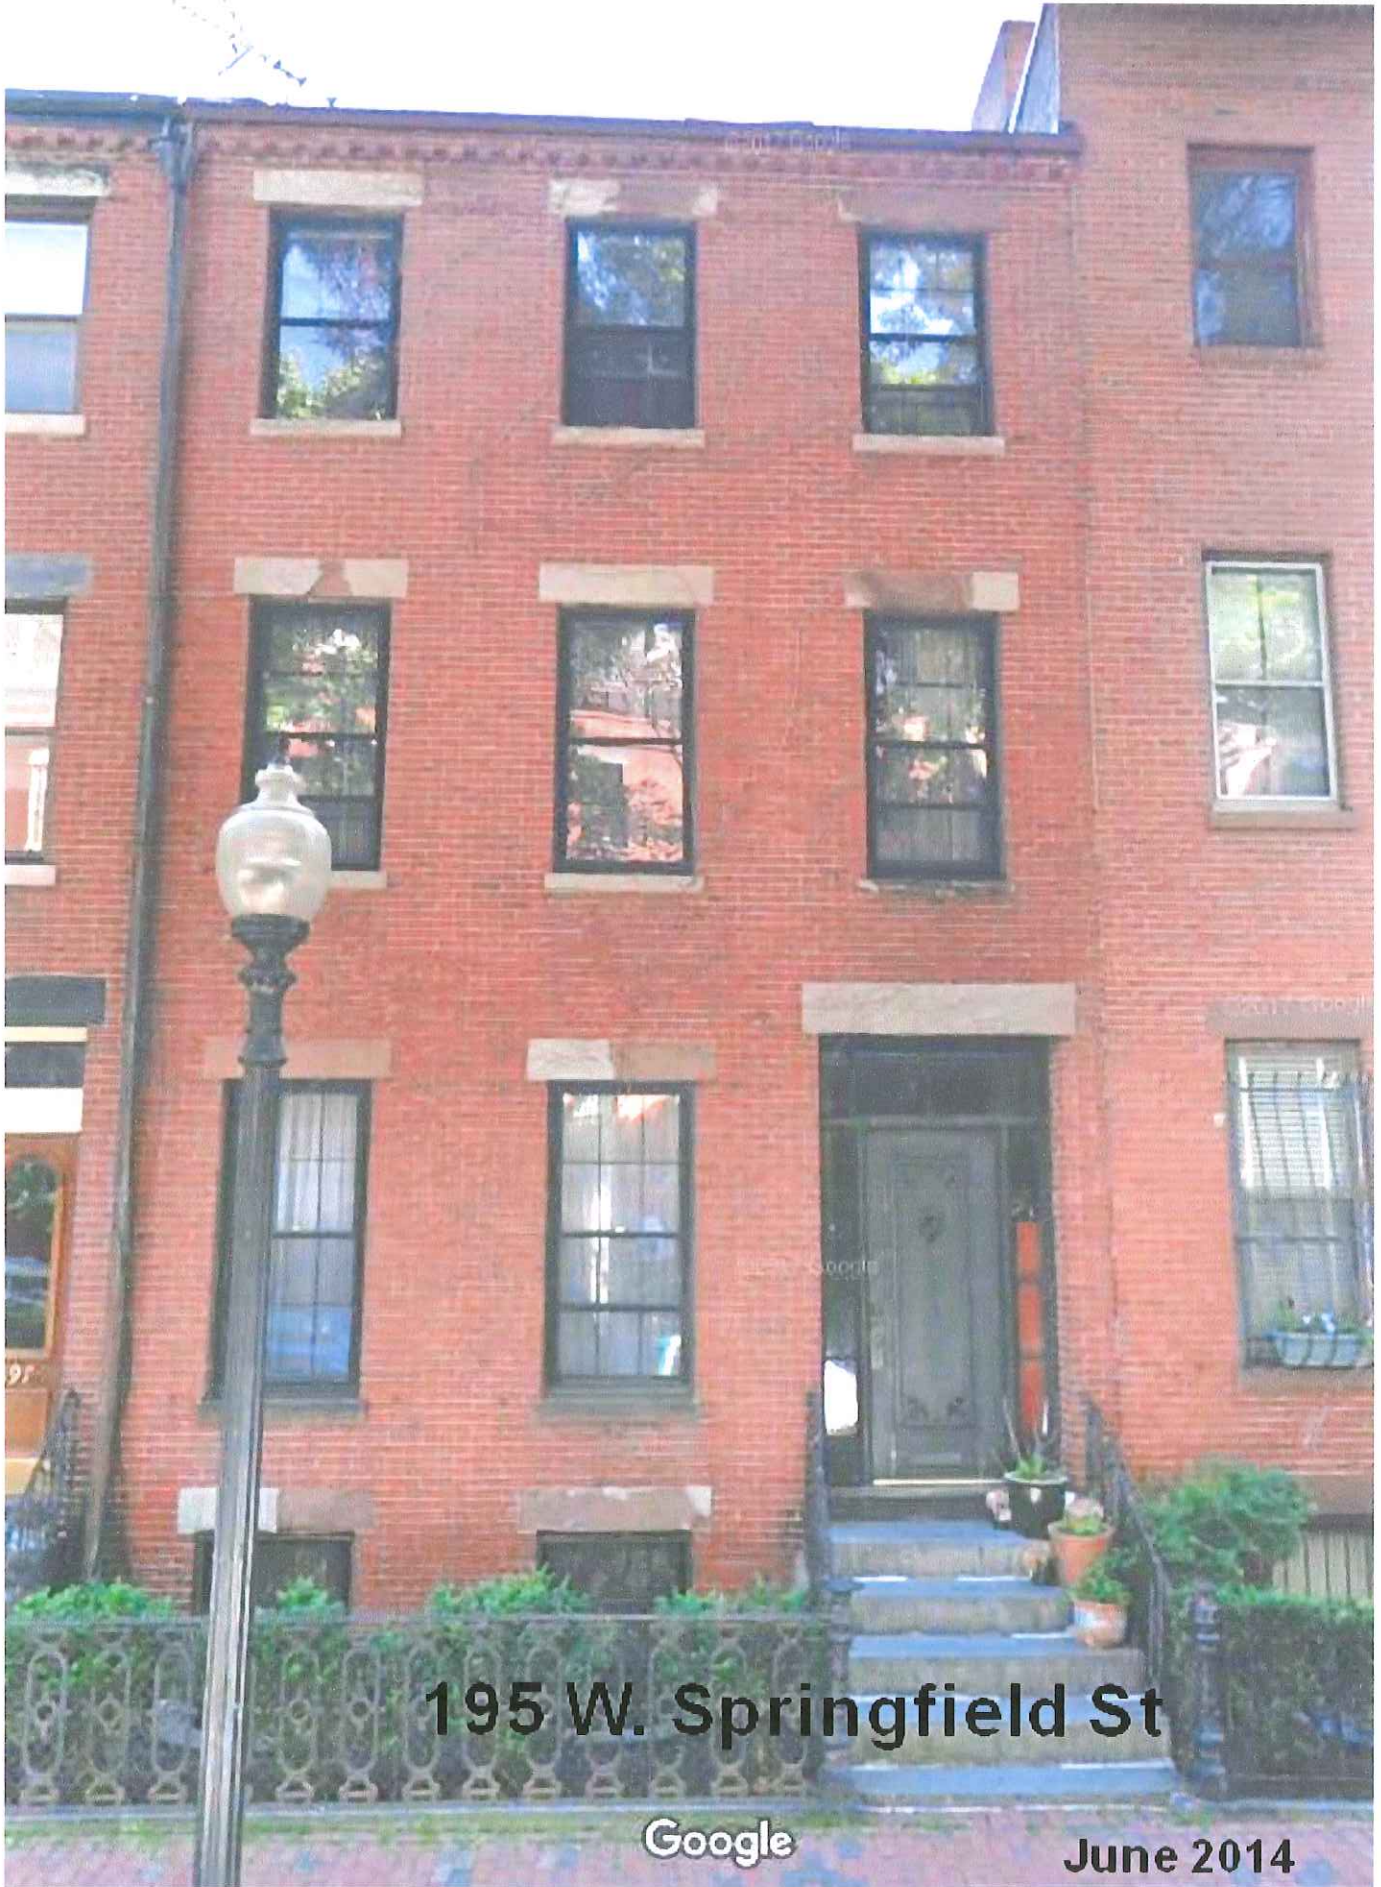

Google Maps Boston, Massachusetts

Image capture: Jun 2014 © 2017 Google United States

Street View - Jun 2014

195 W. Springfield St

Google

June 2014

Google Maps 195 W Springfield St

Google

1 Roof Deck for Landmarks
 3/8" = 1'-0"

2 Rear Elevation with deck
 3/8" = 1'-0"

3 Rear view with deck

4 Birds eye view of roof deck

5 1st Floor Deck for Landmarks
 3/8" = 1'-0"

Chris & Carolyn Lowell
 195 W. Springfield St.
 Boston, MA