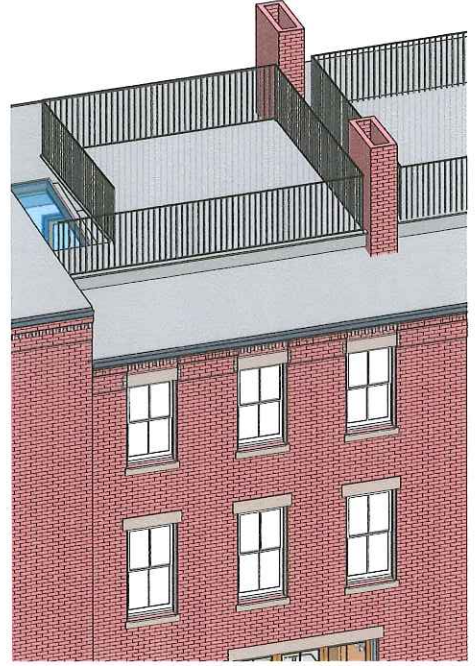

Image capture: Jun 2014 © 2017 Google United States

Boston, Massachusetts

Street View - Jun 2014

kunzarch.com

Kunz Associates

38 GREENWICH PARK
 BOSTON, MASSACHUSETTS 02118
 kunzarch@verizon.net
 617-267-1482

1 Roof Deck for Landmarks
 3/8" = 1'-0"

2 Rear Elevation with deck
 3/8" = 1'-0"

3 Rear view with deck

4 Birds eye view of roof deck

5 1st Floor Deck for Landmarks
 3/8" = 1'-0"

Chris & Carolyn Lowell
 195 W. Springfield St.
 Boston, MA