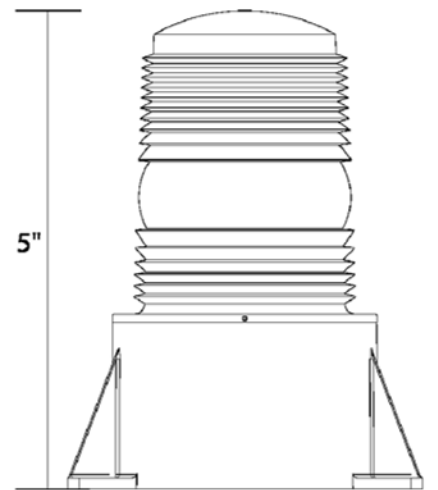

07/22/2014 12:27

07/22/2014 12:27

MICRO IV LOW PROFILE STROBE TO HAVE RED LENS (3" Diameter x 5" Tall)

1 Photos of Existing Front Door at Mt. Vernon Street

2 Proposed Strobe

NEW STROBE AT FRONT DOOR

NEW STROBE REQUIRED BY FIRE DEPARTMENT; LOCATION APPROVED BY INSPECTOR

3 Proposed Strobe Location at Front Door on Mt. Vernon Street

4 Enlarged Entry Door Elevation  
1/2" = 1'-0"