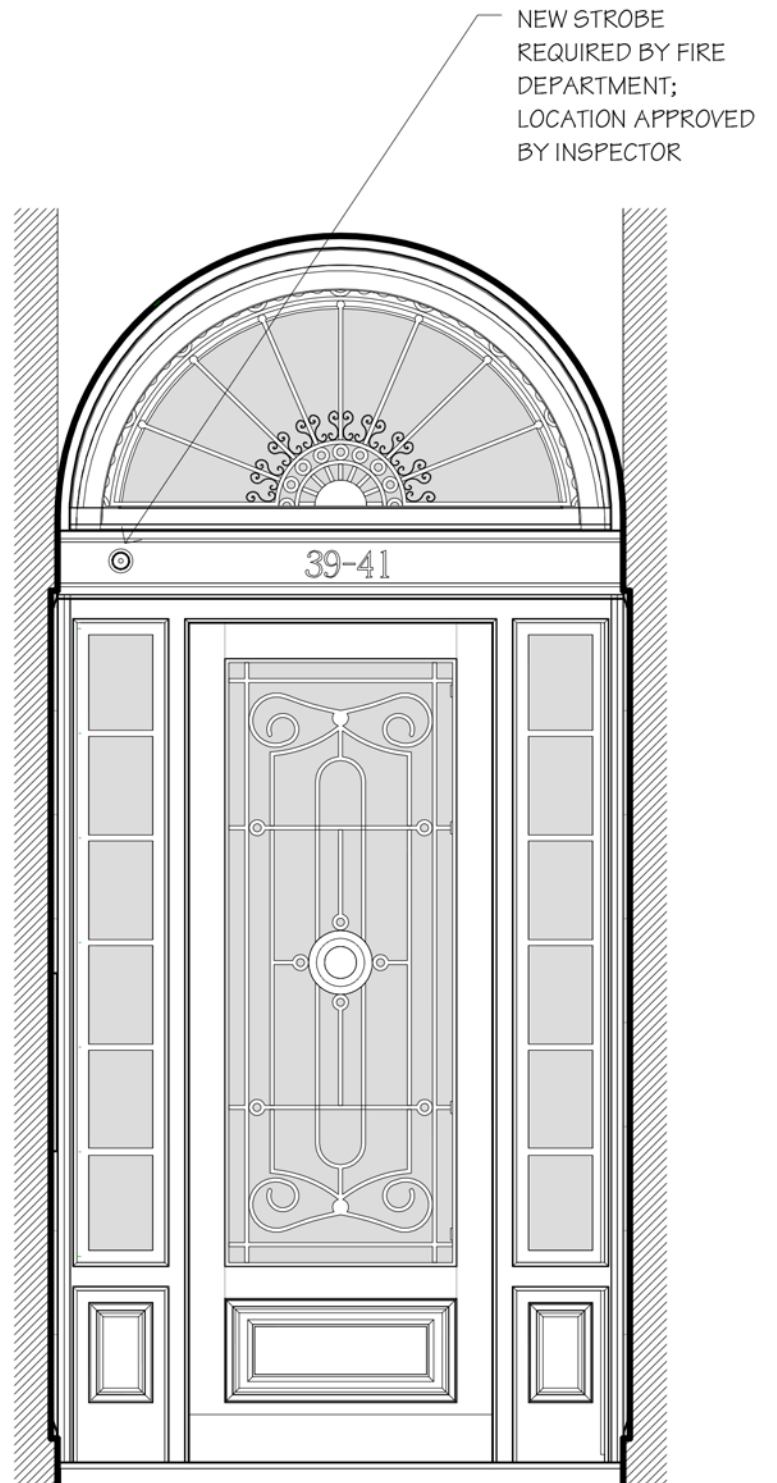

07/22/2014 12:27

07/22/2014 12:27

MICRO IV LOW PROFILE STROBE TO HAVE RED LENS (3" Diameter x 5" Tall)

1 Photos of Existing Front Door at Mt. Vernon Street

2 Proposed Strobe

NEW STROBE AT FRONT DOOR

NEW STROBE REQUIRED BY FIRE DEPARTMENT; LOCATION APPROVED BY INSPECTOR

3 Proposed Strobe Location at Front Door on Mt. Vernon Street

4 Enlarged Entry Door Elevation  
1/2" = 1'-0"