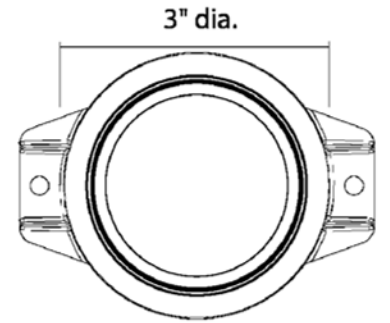

07/22/2014 12:27

07/22/2014 12:27

MICRO IV LOW PROFILE STROBE TO HAVE RED LENS (3" Diameter x 5" Tall)

1 Photos of Existing Front Door at Mt. Vernon Street

2 Proposed Strobe

NEW STROBE AT FRONT DOOR

NEW STROBE REQUIRED BY FIRE DEPARTMENT; LOCATION APPROVED BY INSPECTOR

3 Proposed Strobe Location at Front Door on Mt. Vernon Street

4 Enlarged Entry Door Elevation  
1/2" = 1'-0"