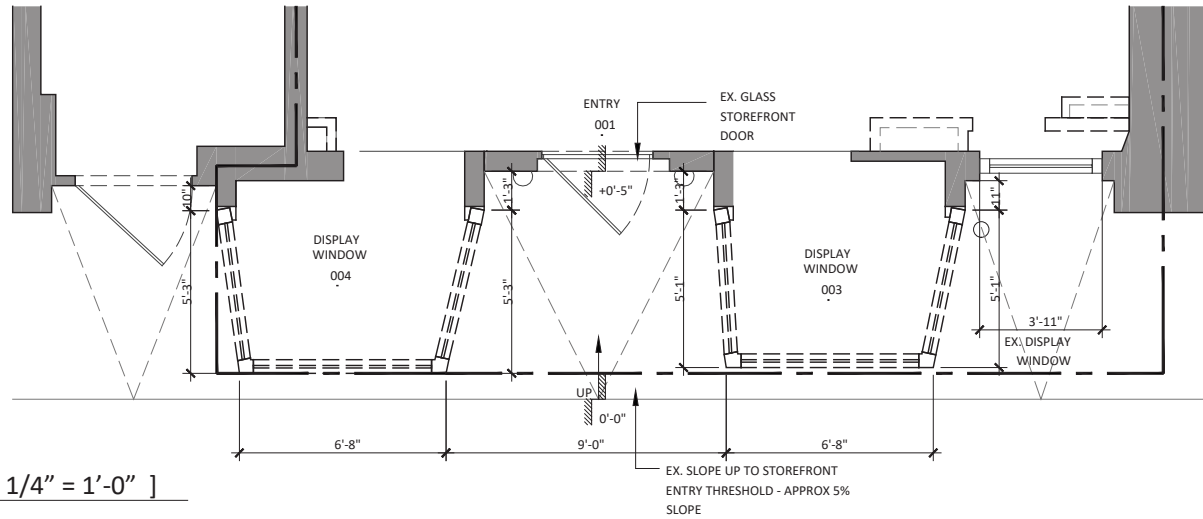

5. CHANEL

6. DOLCE & GABBANA

EXISTING STOREFRONT PLAN [ SCALE 1/4" = 1'-0" ]

EXISTING STOREFRONT ELEVATION [ SCALE 1/4" = 1'-0" ]

EXISTING STOREFRONT PHOTOS

designrepublic

14-16 NEWBURY STREET  
BOSTON, MA 02116

BVLGARI

N.1 WHITE FRONT-LIT MEDIUM BRONZED BRASS BVLGARI LOGO  
 H=1' 3" [381 mm] (On black antique pelmet-External facade)

SEE DETAIL 1

SECTION 1  
 a3.1B

SIGNAGE DETAILS

PROPOSED STOREFRONT RENDERING

designrepublic