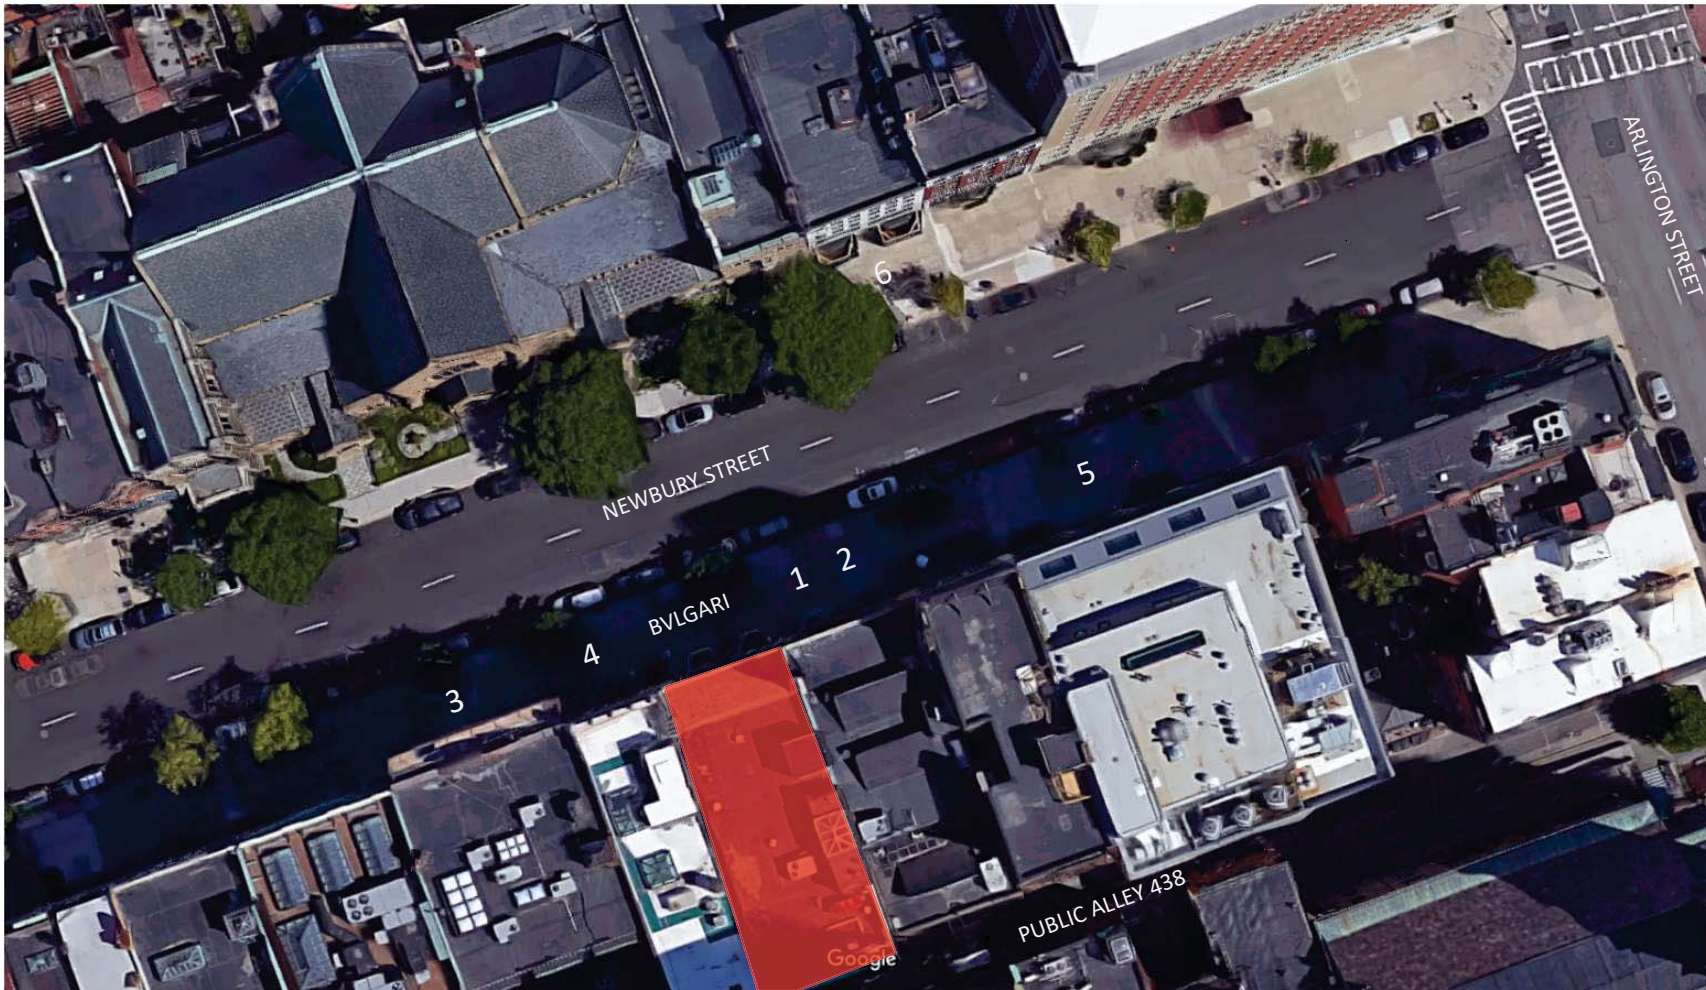

# BVLGARI

---

14-16 NEWBURY STREET  
BOSTON, MA 02116  
BBAC REVIEW  
05.15.17

KEY:

BVLGARI LOCATION

NEIGHBORHOOD LOCATION [ NTS ]

designrepublic

14-16 NEWBURY STREET  
BOSTON, MA 02116

BVLGARI

1. RIMOWA
2. A PEA THE POD
3. GIORGIO ARMANI
4. ANN TAYLOR
5. CHANEL
6. DOLCE & GABBANA

KEY:

BVLGARI LOCATION

1. RIMOWA

2. PEA IN THE POD

3. GIORGIO ARMANI

4. ANN TAYLOR

5. CHANEL

6. DOLCE & GABBANA

EXISTING STOREFRONT PLAN [ SCALE 1/4" = 1'-0" ]

EXISTING STOREFRONT ELEVATION [ SCALE 1/4" = 1'-0" ]

EXISTING STOREFRONT PHOTOS

designrepublic

14-16 NEWBURY STREET  
BOSTON, MA 02116