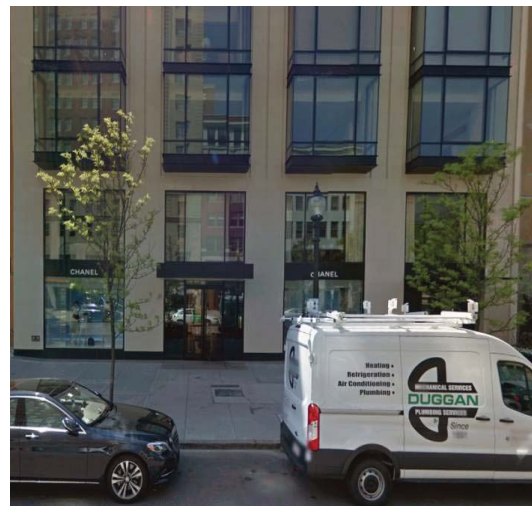

# BVLGARI

---

14-16 NEWBURY STREET  
BOSTON, MA 02116  
BBAC REVIEW  
05.15.17

KEY:

BVLGARI LOCATION

NEIGHBORHOOD LOCATION [ NTS ]

designrepublic

14-16 NEWBURY STREET  
BOSTON, MA 02116

BVLGARI

1. RIMOWA
2. A PEA THE POD
3. GIORGIO ARMANI
4. ANN TAYLOR
5. CHANEL
6. DOLCE & GABBANA

KEY:

BVLGARI LOCATION

1. RIMOWA

2. PEA IN THE POD

3. GIORGIO ARMANI

4. ANN TAYLOR

5. CHANEL

6. DOLCE & GABBANA

EXISTING STOREFRONT PLAN [ SCALE 1/4" = 1'-0" ]

EXISTING STOREFRONT ELEVATION [ SCALE 1/4" = 1'-0" ]

EXISTING STOREFRONT PHOTOS

designrepublic

14-16 NEWBURY STREET  
BOSTON, MA 02116