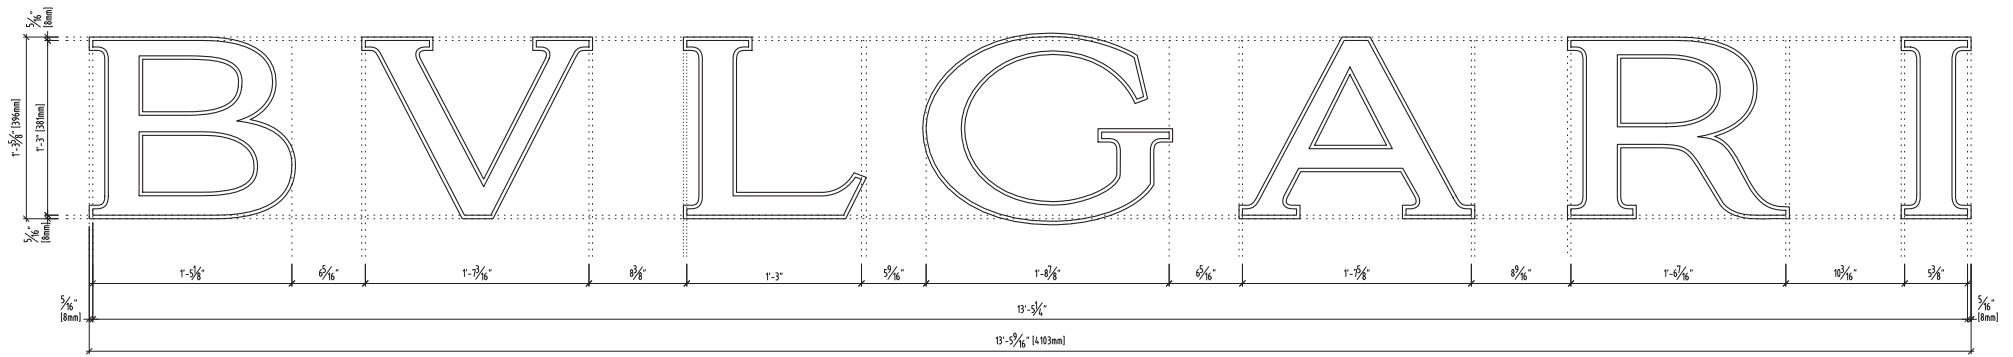

5. CHANEL

6. DOLCE & GABBANA

EXISTING STOREFRONT PLAN [ SCALE 1/4" = 1'-0" ]

EXISTING STOREFRONT ELEVATION [ SCALE 1/4" = 1'-0" ]

EXISTING STOREFRONT PHOTOS

designrepublic

14-16 NEWBURY STREET  
BOSTON, MA 02116

BVLGARI

N.1 WHITE FRONT-LIT MEDIUM BRONZED BRASS BVLGARI LOGO  
 H=1' 3" [381 mm] (On black antique pelmet-External facade)

SEE DETAIL 1

SECTION 1  
 a3.1B

SIGNAGE DETAILS

PROPOSED STOREFRONT RENDERING

designrepublic