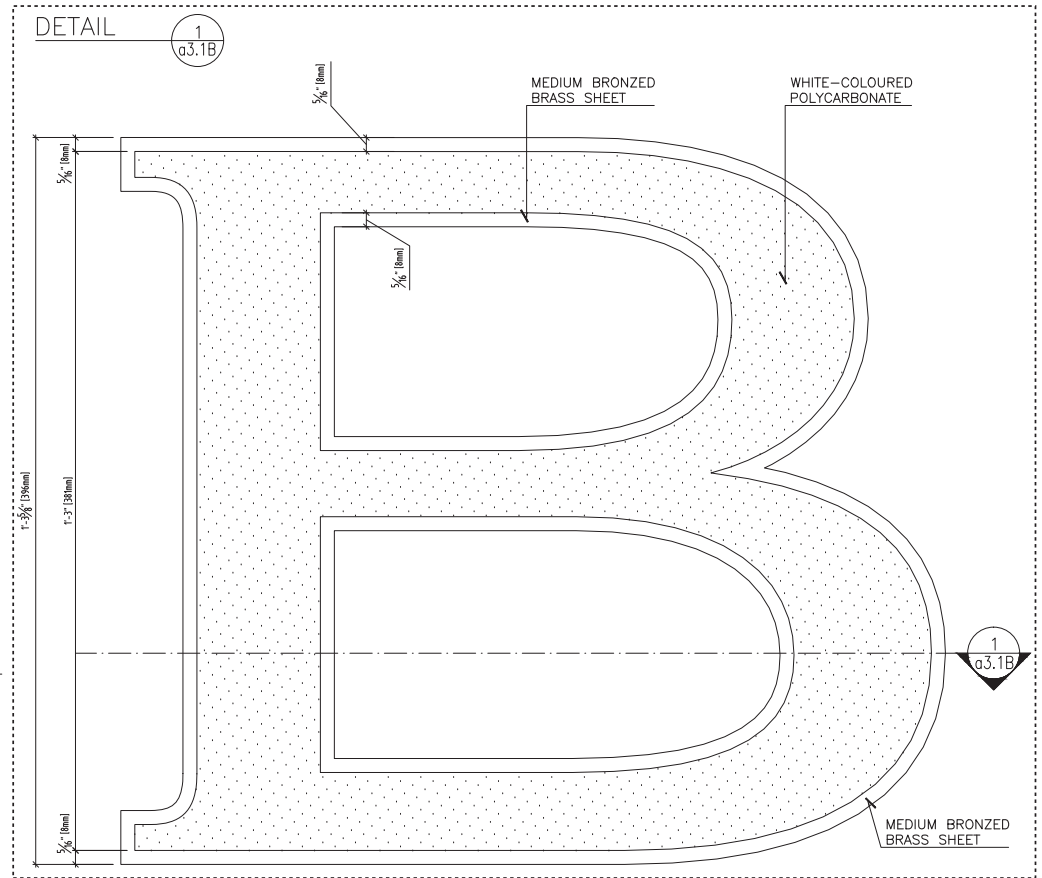

5. CHANEL

6. DOLCE & GABBANA

EXISTING STOREFRONT PLAN [ SCALE 1/4" = 1'-0" ]

EXISTING STOREFRONT ELEVATION [ SCALE 1/4" = 1'-0" ]

EXISTING STOREFRONT PHOTOS

designrepublic

14-16 NEWBURY STREET  
BOSTON, MA 02116

BVLGARI

N.1 WHITE FRONT-LIT MEDIUM BRONZED BRASS BVLGARI LOGO  
 H=1' 3" [381 mm] (On black antique pelmet-External facade)

SEE DETAIL 1

SECTION 1  
 a3.1B

SIGNAGE DETAILS

PROPOSED STOREFRONT RENDERING

designrepublic