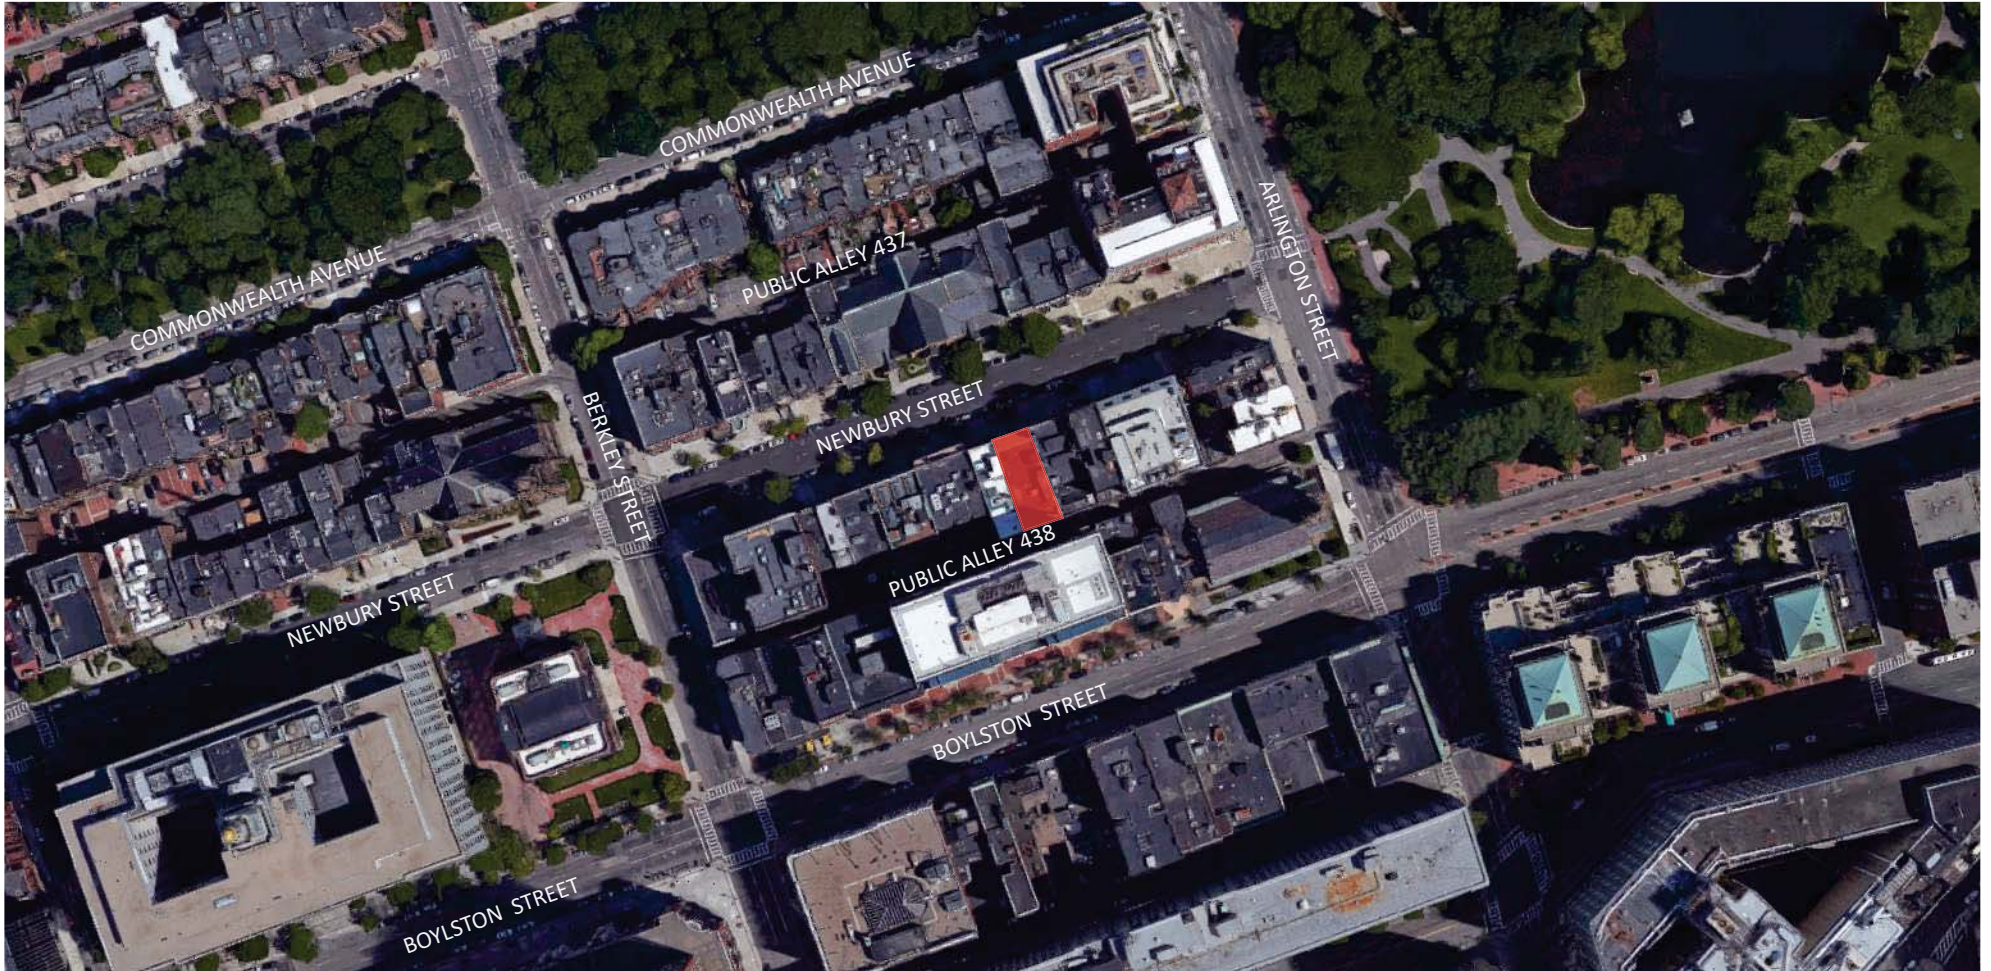

# BVLGARI

---

14-16 NEWBURY STREET  
BOSTON, MA 02116  
BBAC REVIEW  
05.15.17

KEY:

BVLGARI LOCATION

NEIGHBORHOOD LOCATION [ NTS ]

designrepublic

14-16 NEWBURY STREET  
BOSTON, MA 02116

BVLGARI

1. RIMOWA
2. A PEA THE POD
3. GIORGIO ARMANI
4. ANN TAYLOR
5. CHANEL
6. DOLCE & GABBANA

KEY:

BVLGARI LOCATION

1. RIMOWA

2. PEA IN THE POD

3. GIORGIO ARMANI

4. ANN TAYLOR

5. CHANEL

6. DOLCE & GABBANA

EXISTING STOREFRONT PLAN [ SCALE 1/4" = 1'-0" ]

EXISTING STOREFRONT ELEVATION [ SCALE 1/4" = 1'-0" ]

EXISTING STOREFRONT PHOTOS

designrepublic

14-16 NEWBURY STREET  
BOSTON, MA 02116