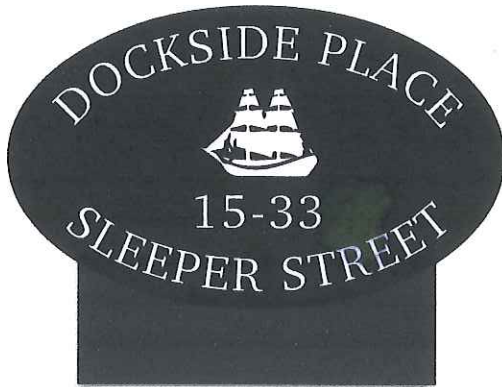

The existing two entry way signs

Dockside Place Courtyard Entrance

What the entry way signs used to look like

Proposed entry way sign "New Look" — 48 inches

The current signs are wrapped in metal and the signs are made of wood. The weathering of the existing signs have made them barely legible.

0317_76 Dockside Place Condos

Not Approved (See Changes)

Approved _____ Date: _____
(Signature Required)

Single Sided
Stencil Cut Pan Sign
w/White Acrylic Backer
Edges Painted Black to Match
LED Lit

Concept A