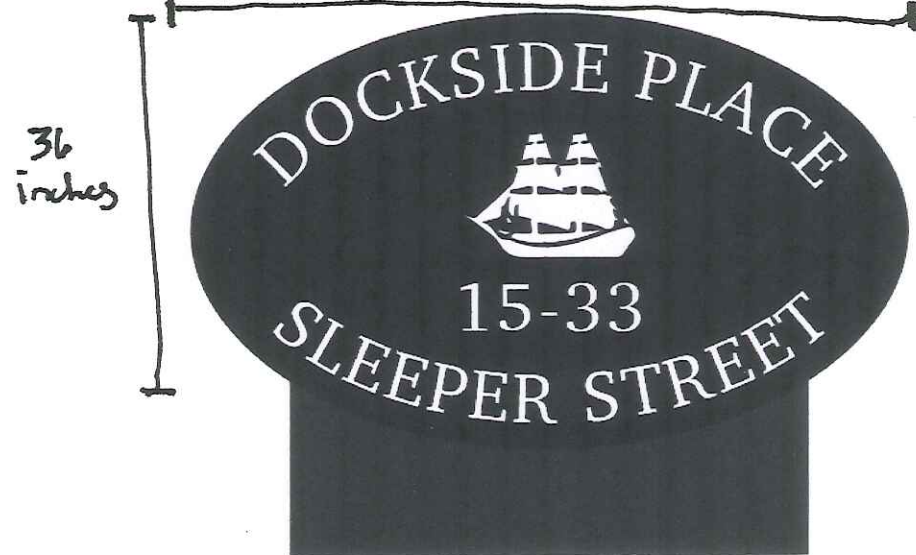

The existing two entry way signs

Dockside Place Courtyard Entrance

What the entry way signs used to look like

Proposed entry way sign "New Look" — 48 inches

The current signs are wrapped in metal and the signs are made of wood. The weathering of the existing signs have made them barely legible.

0317_76 Dockside Place Condos

Not Approved (See Changes)

Approved _____ Date: _____
(Signature Required)

Single Sided
Stencil Cut Pan Sign
w/White Acrylic Backer
Edges Painted Black to Match
LED Lit

Concept A