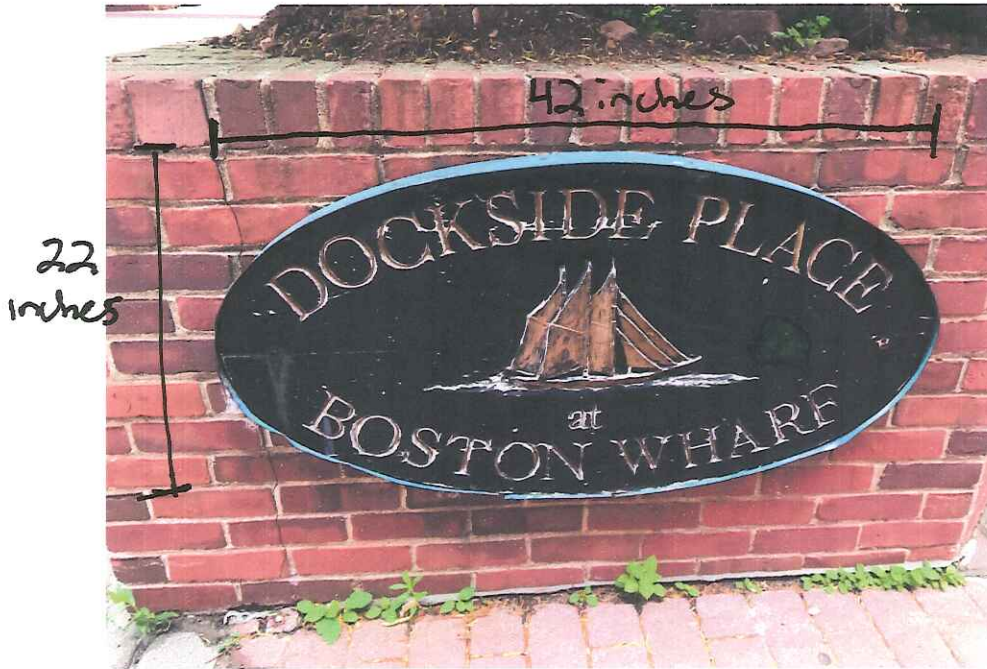

The existing two entry way signs

Dockside Place Courtyard Entrance

What the entry way signs used to look like

Proposed entry way sign "New Look" — 48 inches

The current signs are wrapped in metal and the signs are made of wood. The weathering of the existing signs have made them barely legible.

0317_76 Dockside Place Condos

Not Approved (See Changes)

Approved _____ Date: _____
(Signature Required)

Single Sided
Stencil Cut Pan Sign
w/White Acrylic Backer
Edges Painted Black to Match
LED Lit

Concept A