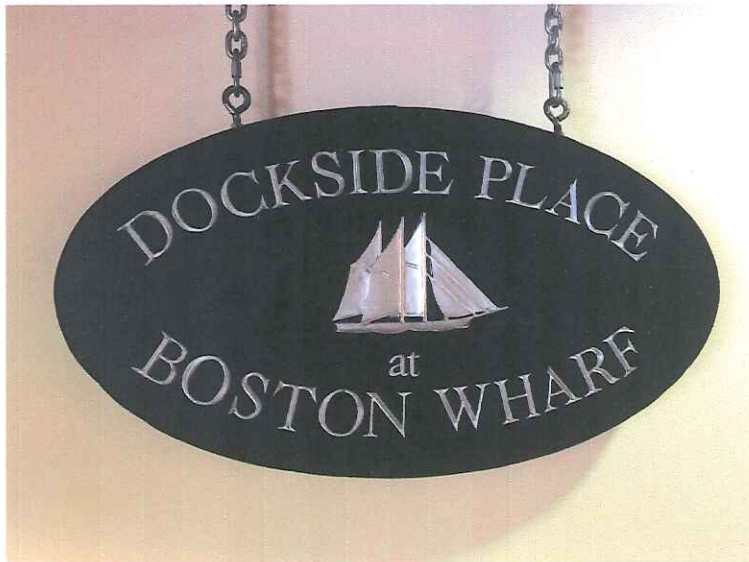

The existing two entry way signs

Dockside Place Courtyard Entrance

What the entry way signs used to look like

Proposed entry way sign "New Look" — 48 inches

The current signs are wrapped in metal and the signs are made of wood. The weathering of the existing signs have made them barely legible.

0317_76 Dockside Place Condos

Not Approved (See Changes)

Approved _____ Date: _____
(Signature Required)

Single Sided
Stencil Cut Pan Sign
w/White Acrylic Backer
Edges Painted Black to Match
LED Lit

Concept A