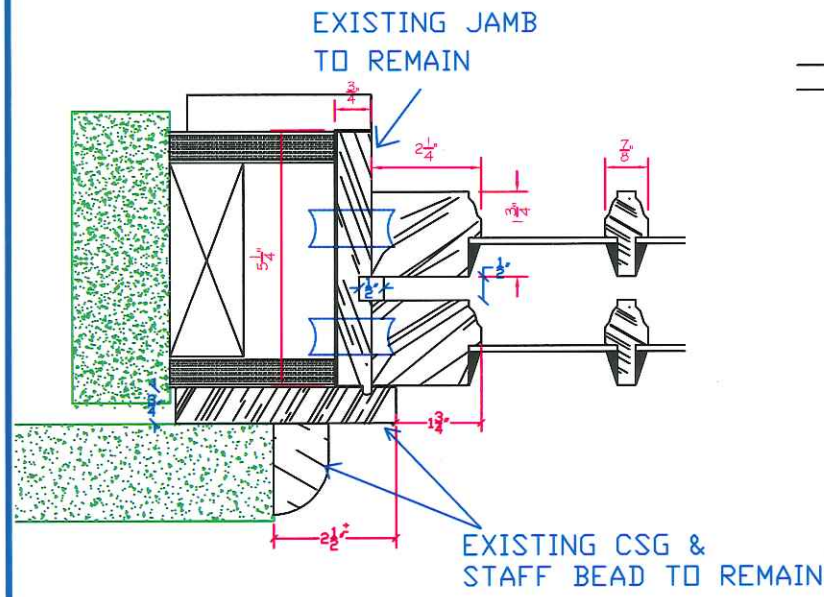

COURT

36
PRIVATE PROPERTY
RESIDENTS ONLY

John Theriault
36 Joy Street Apt B
Boston, MA 02114
rear elevation

SSB WT & CHORD SASH - EXISTING CONDITIONS DRAWING

T.D.L. BAR FULL SCALE

SILL SECTION

John Theriault
 36 Joy Street Apt B
 Boston, MA 02114

John Theriault
 36 Joy Street Apt B
 Boston, MA 02114

JB PROPER BOSTONIAN SH WINDOW UNIT

T.D.L. BAR
 FULL SCALE

JAMB SECTION

HEAD SECTION

SILL SECTION

DEALER: JB SASH & DOOR CO., INC.
 NUMBER: DATE: 02/26/16
 DRAWN: R.L.B. CHECK: