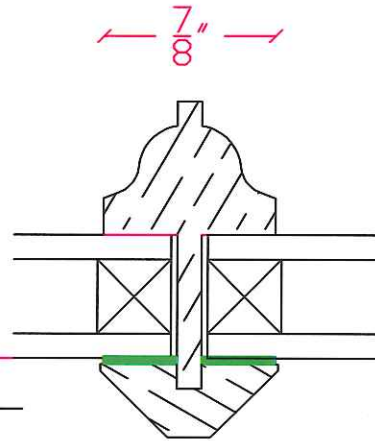

COURT

36
PRIVATE PROPERTY
RESIDENTS ONLY

John Theriault
36 Joy Street Apt B
Boston, MA 02114
rear elevation

SSB WT & CHORD SASH - EXISTING CONDITIONS DRAWING

T.D.L. BAR FULL SCALE

SILL SECTION

John Theriault
 36 Joy Street Apt B
 Boston, MA 02114

John Theriault
 36 Joy Street Apt B
 Boston, MA 02114

JB PROPER BOSTONIAN SH WINDOW UNIT

T.D.L. BAR
 FULL SCALE

JAMB SECTION

HEAD SECTION

SILL SECTION

DEALER: JB SASH & DOOR CO., INC.
 NUMBER: DATE: 02/26/16
 DRAWN: R.L.B. CHECK: