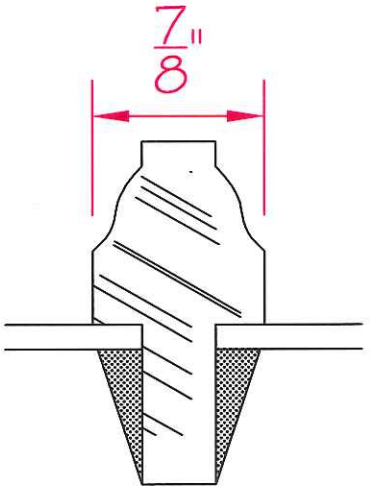

COURT

36
PRIVATE PROPERTY
RESIDENTS ONLY

John Theriault
36 Joy Street Apt B
Boston, MA 02114
rear elevation

SSB WT & CHORD SASH - EXISTING CONDITIONS DRAWING

T.D.L. BAR FULL SCALE

SILL SECTION

John Theriault
 36 Joy Street Apt B
 Boston, MA 02114

John Theriault
 36 Joy Street Apt B
 Boston, MA 02114

JB PROPER BOSTONIAN SH WINDOW UNIT

T.D.L. BAR
 FULL SCALE

JAMB SECTION

HEAD SECTION

SILL SECTION

DEALER: JB SASH & DOOR CO., INC.
 NUMBER: DATE: 02/26/16
 DRAWN: R.L.B. CHECK: