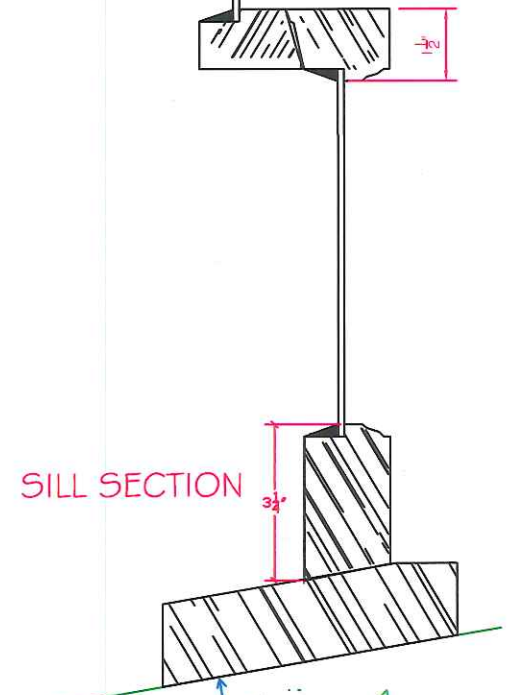

COURT

36
PRIVATE PROPERTY
RESIDENTS ONLY

John Theriault
36 Joy Street Apt B
Boston, MA 02114
rear elevation

SSB WT & CHORD SASH - EXISTING CONDITIONS DRAWING

T.D.L. BAR FULL SCALE

SILL SECTION

John Theriault
 36 Joy Street Apt B
 Boston, MA 02114

John Theriault
 36 Joy Street Apt B
 Boston, MA 02114

JB PROPER BOSTONIAN SH WINDOW UNIT

T.D.L. BAR
 FULL SCALE

JAMB SECTION

HEAD SECTION

SILL SECTION

DEALER: JB SASH & DOOR CO., INC.
 NUMBER: DATE: 02/26/16
 DRAWN: R.L.B. CHECK:

JBPB SH REPL/UNIT - 6/6