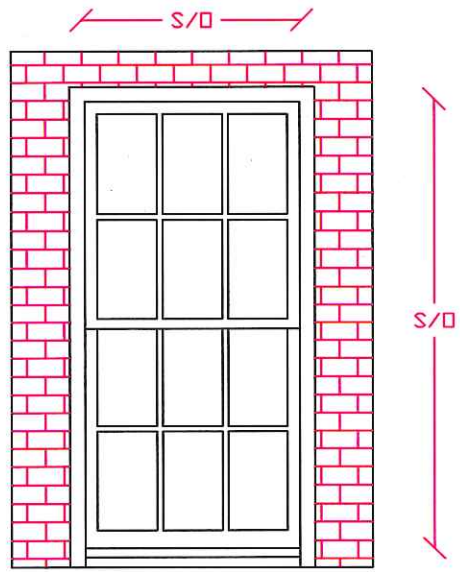

COURT

36
PRIVATE PROPERTY
RESIDENTS ONLY

John Theriault
36 Joy Street Apt B
Boston, MA 02114
rear elevation

SSB WT & CHORD SASH - EXISTING CONDITIONS DRAWING

T.D.L. BAR FULL SCALE

SILL SECTION

John Theriault
 36 Joy Street Apt B
 Boston, MA 02114

John Theriault
 36 Joy Street Apt B
 Boston, MA 02114

JB PROPER BOSTONIAN SH WINDOW UNIT

T.D.L. BAR
 FULL SCALE

JAMB SECTION

HEAD SECTION

SILL SECTION

DEALER: JB SASH & DOOR CO., INC.
 NUMBER: DATE: 02/26/16
 DRAWN: R.L.B. CHECK: