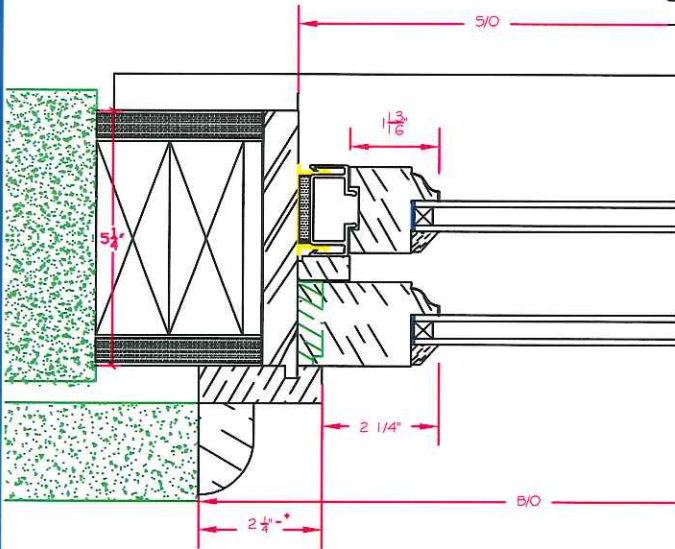

COURT

36
PRIVATE PROPERTY
RESIDENTS ONLY

John Theriault
36 Joy Street Apt B
Boston, MA 02114
rear elevation

SSB WT & CHORD SASH - EXISTING CONDITIONS DRAWING

T.D.L. BAR FULL SCALE

SILL SECTION

John Theriault
 36 Joy Street Apt B
 Boston, MA 02114

John Theriault
 36 Joy Street Apt B
 Boston, MA 02114

JB PROPER BOSTONIAN SH WINDOW UNIT

T.D.L. BAR
 FULL SCALE

JAMB SECTION

HEAD SECTION

SILL SECTION

DEALER: JB SASH & DOOR CO., INC.
 NUMBER: DATE: 02/26/16
 DRAWN: R.L.B. CHECK: