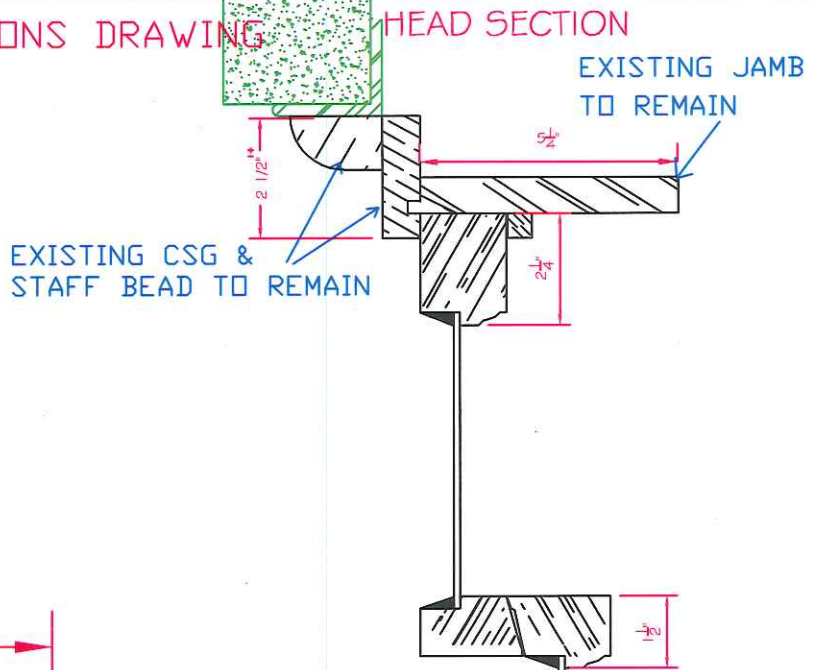

COURT

36
PRIVATE PROPERTY
RESIDENTS ONLY

John Theriault
36 Joy Street Apt B
Boston, MA 02114
rear elevation

SSB WT & CHORD SASH - EXISTING CONDITIONS DRAWING

T.D.L. BAR FULL SCALE

SILL SECTION

John Theriault
 36 Joy Street Apt B
 Boston, MA 02114

John Theriault
 36 Joy Street Apt B
 Boston, MA 02114

JB PROPER BOSTONIAN SH WINDOW UNIT

T.D.L. BAR
 FULL SCALE

JAMB SECTION

HEAD SECTION

SILL SECTION

DEALER: JB SASH & DOOR CO., INC.
 NUMBER: DATE: 02/26/16
 DRAWN: R.L.B. CHECK: