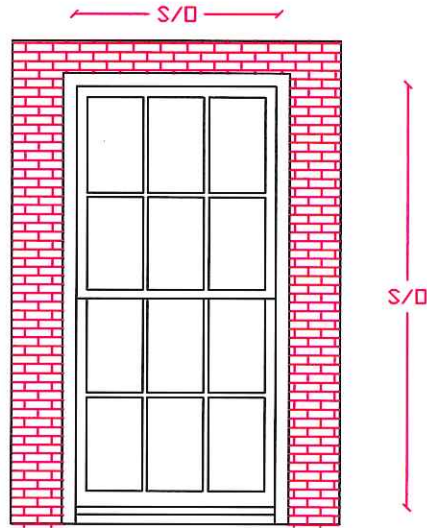

COURT

36
PRIVATE PROPERTY
RESIDENTS ONLY

John Theriault
36 Joy Street Apt B
Boston, MA 02114
rear elevation

SSB WT & CHORD SASH - EXISTING CONDITIONS DRAWING

T.D.L. BAR FULL SCALE

SILL SECTION

John Theriault
 36 Joy Street Apt B
 Boston, MA 02114

John Theriault
 36 Joy Street Apt B
 Boston, MA 02114

JB PROPER BOSTONIAN SH WINDOW UNIT

T.D.L. BAR
 FULL SCALE

JAMB SECTION

HEAD SECTION

SILL SECTION

DEALER: JB SASH & DOOR CO., INC.
 NUMBER: DATE: 02/26/16
 DRAWN: R.L.B. CHECK: