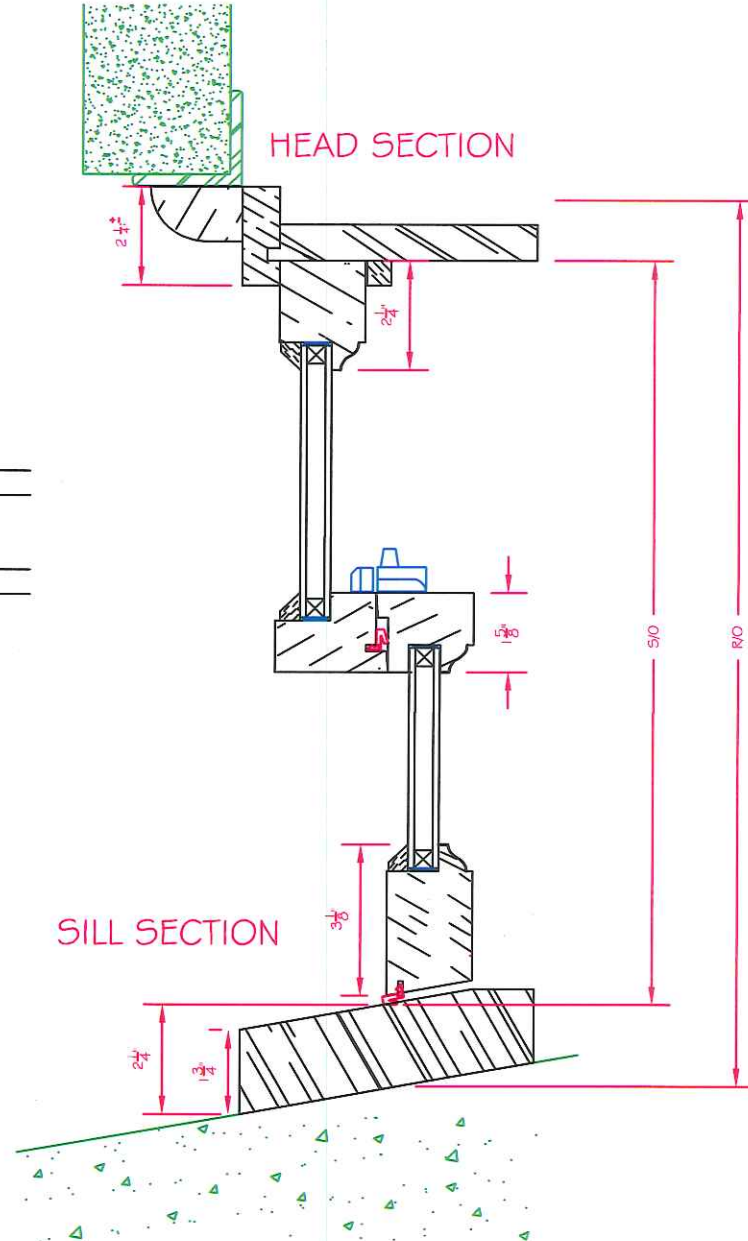

COURT

36
PRIVATE PROPERTY
RESIDENTS ONLY

John Theriault
36 Joy Street Apt B
Boston, MA 02114
rear elevation

SSB WT & CHORD SASH - EXISTING CONDITIONS DRAWING

T.D.L. BAR FULL SCALE

SILL SECTION

John Theriault
 36 Joy Street Apt B
 Boston, MA 02114

John Theriault
 36 Joy Street Apt B
 Boston, MA 02114

JB PROPER BOSTONIAN SH WINDOW UNIT

T.D.L. BAR
 FULL SCALE

JAMB SECTION

HEAD SECTION

SILL SECTION

DEALER: JB SASH & DOOR CO., INC.
 NUMBER: DATE: 02/26/16
 DRAWN: R.L.B. CHECK: