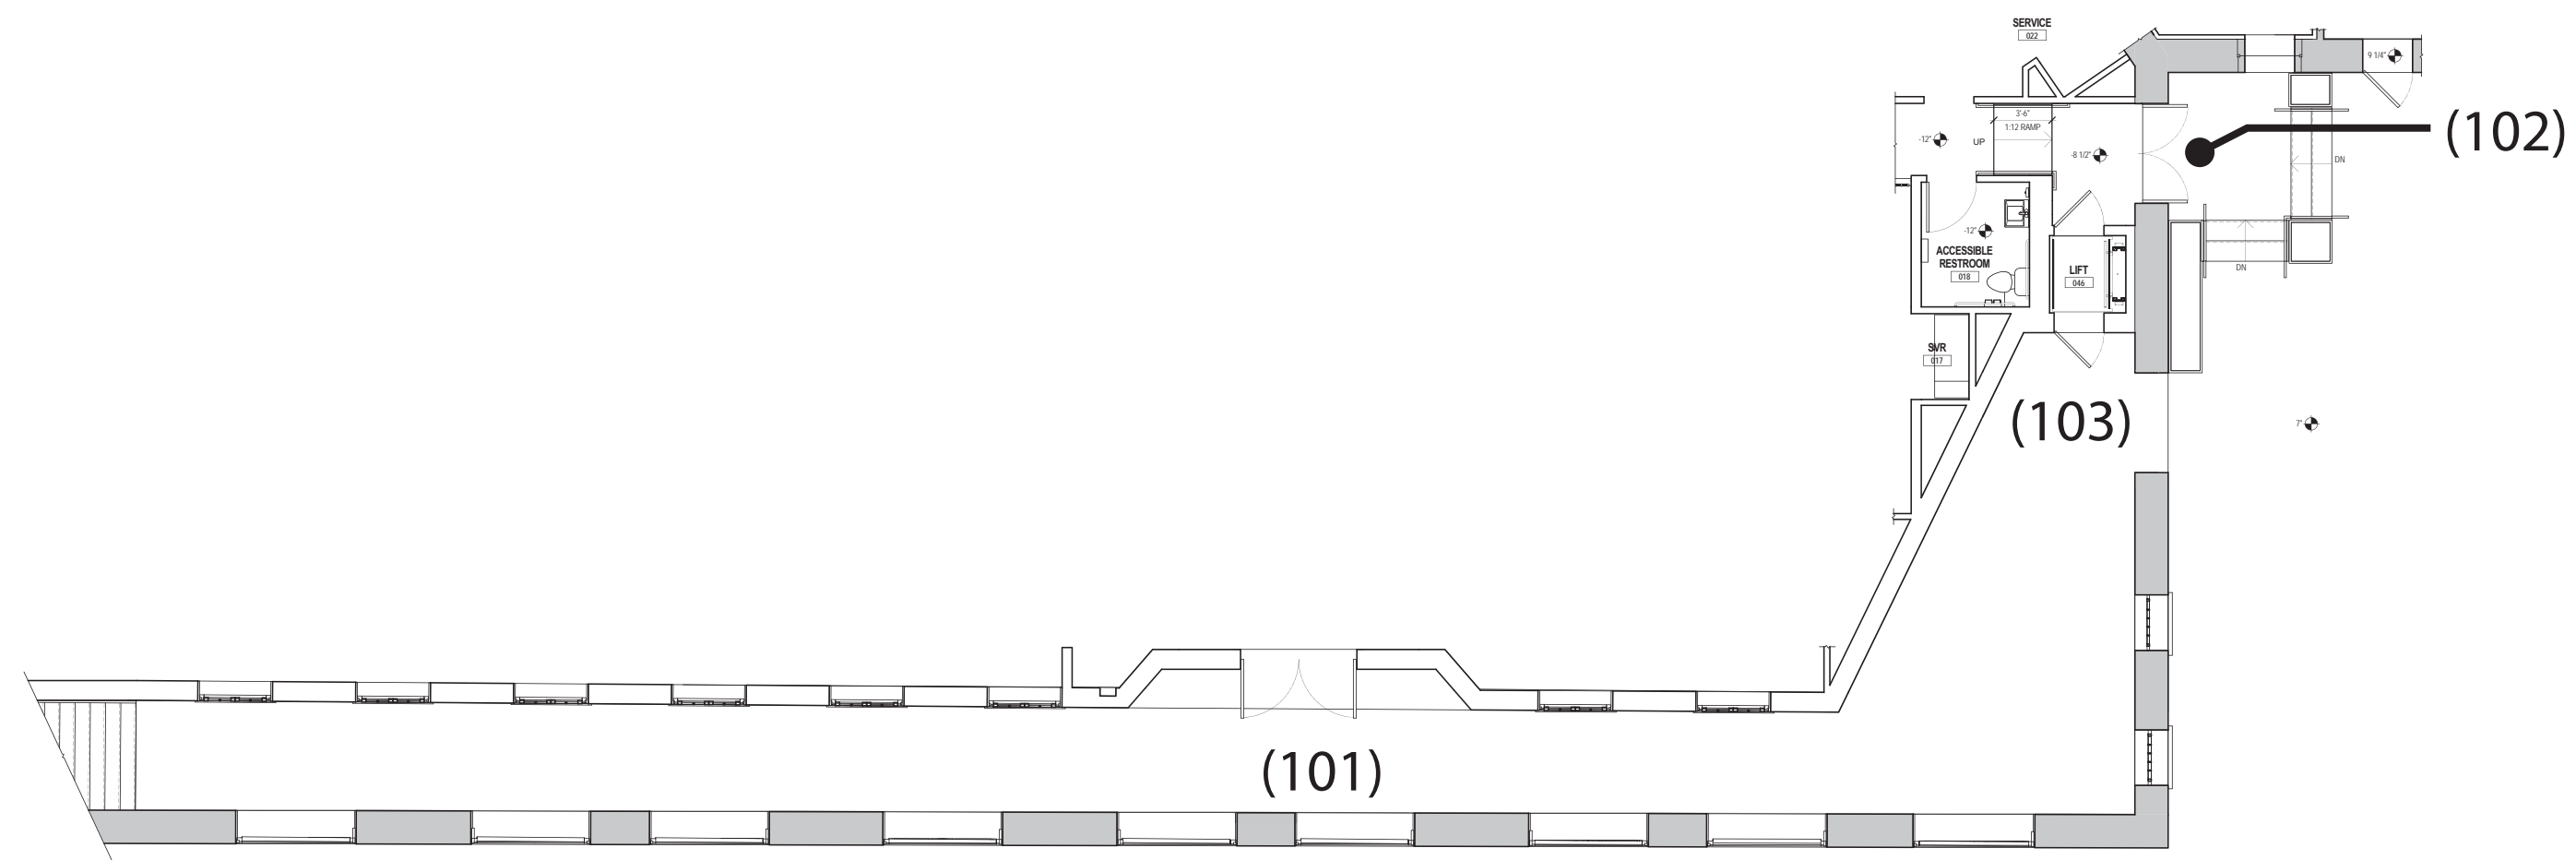

SCALE : 1/4" = 1"

Q³

WINDOW DETAILS

Bergmeyer

05-17-2017

WOOD DOOR HEAD

WOOD DOOR JAMB

(DOOR 101) HARBORWALK ENTRY