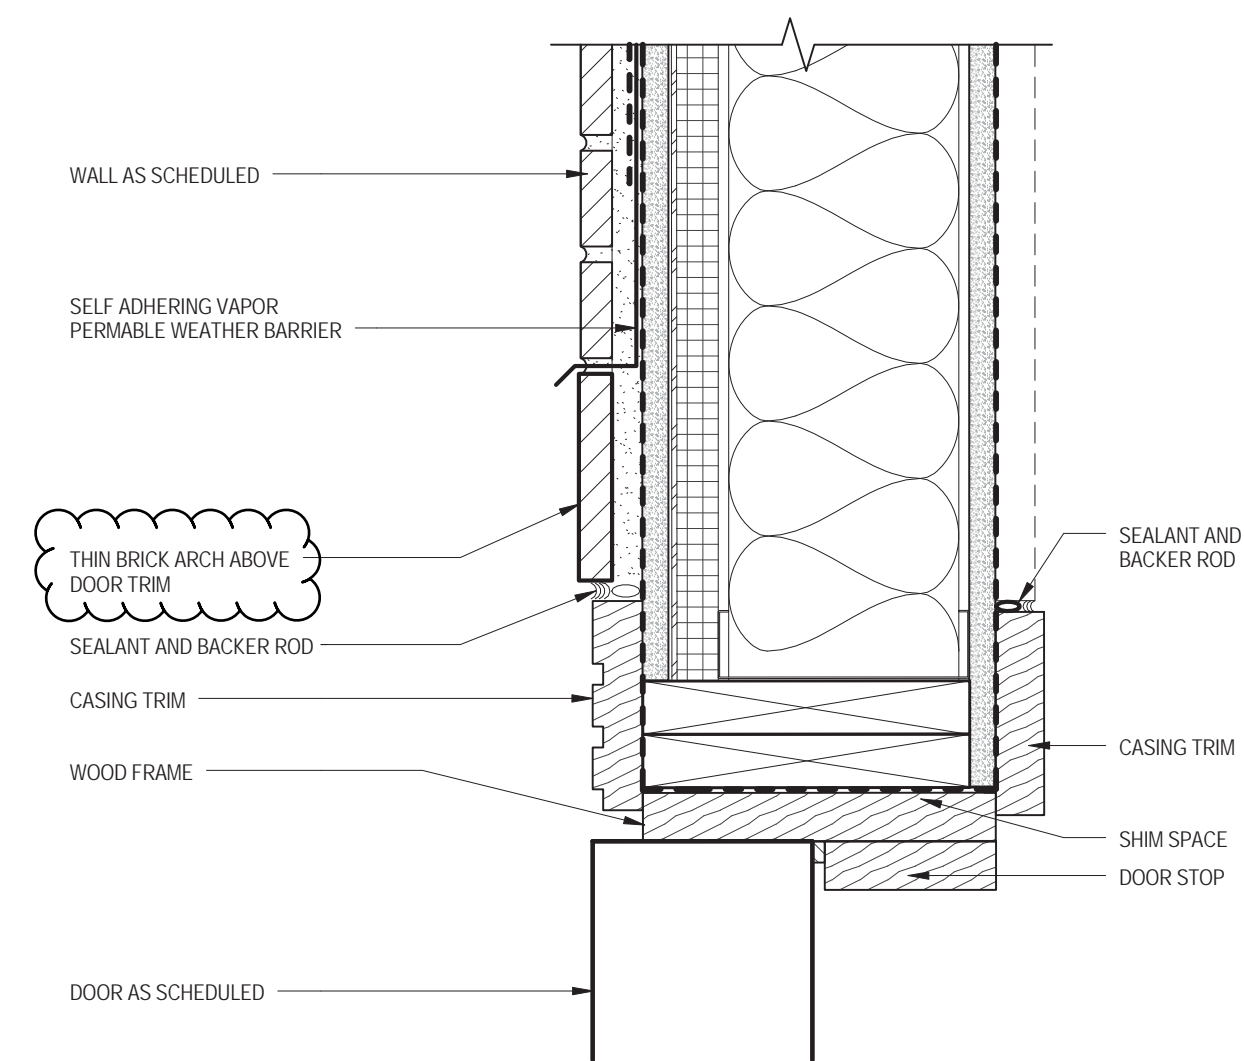

SCALE : 1/4" = 1"

Q³

WINDOW DETAILS

Bergmeyer

05-17-2017

WOOD DOOR HEAD

WOOD DOOR JAMB

(DOOR 101) HARBORWALK ENTRY

SIGNAGE ELEVATION

HARBOWALK SIGNAGE WALL

Bergmeyer

05-17-2017

HARBORWALK PAINTED SIGN

HARBORWALK SIGNAGE DIMENSIONS

Bergmeyer

05-17-2017