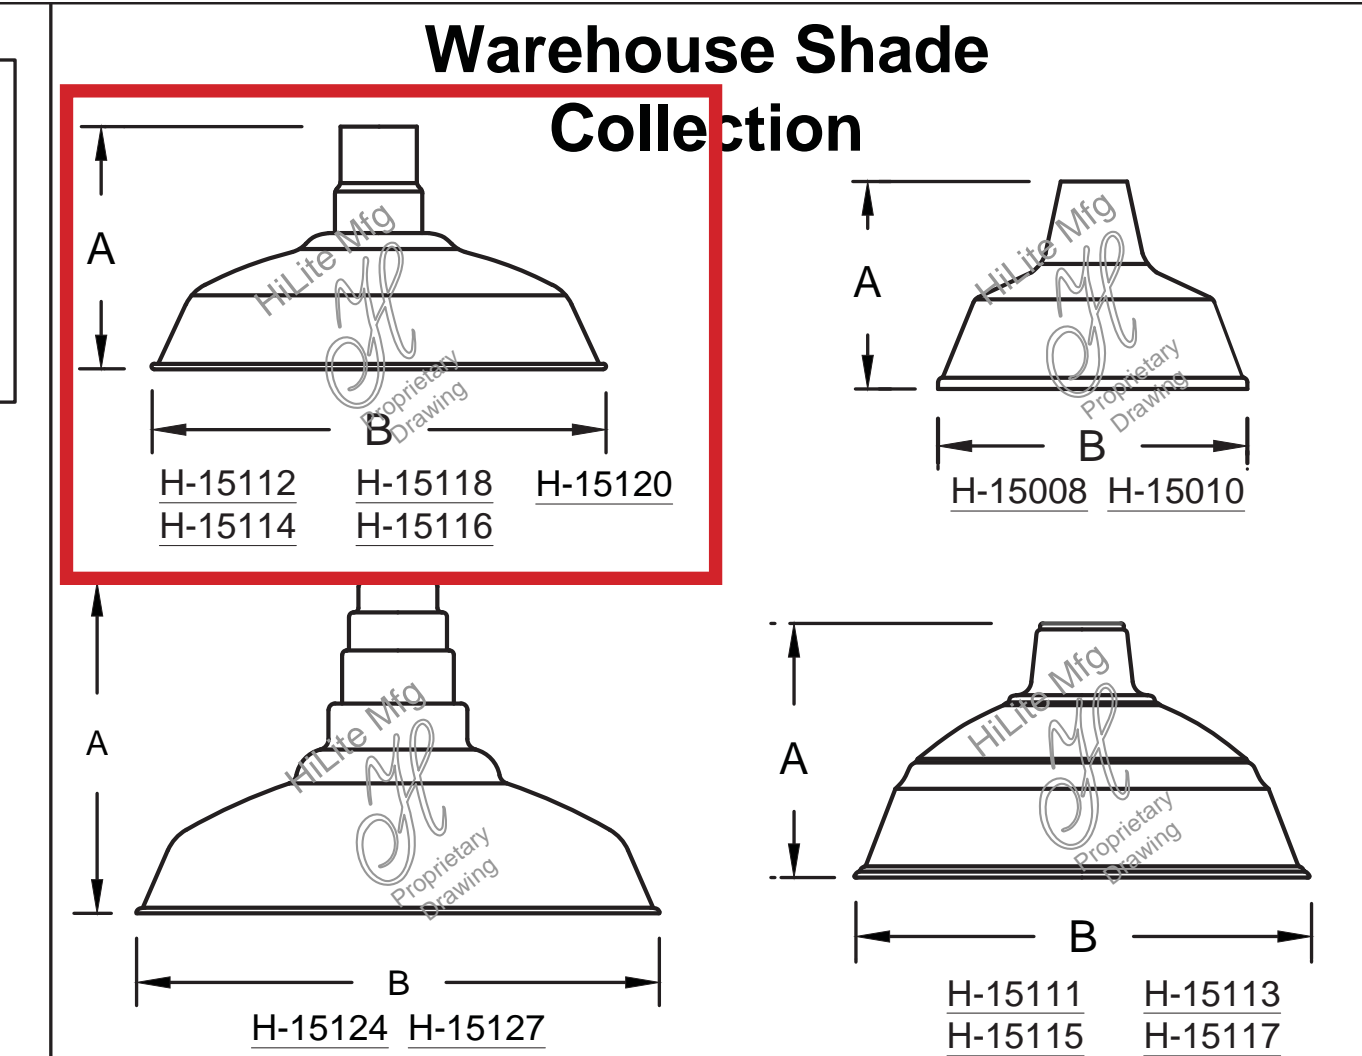

Fixture No.	Fixture Color	Mounting	Mounting Color	Optional Accessories	Accessory Color	Wattage/Lamp options	Ballast	Voltage
H-15008⁽¹⁾⁽⁸⁾	Standard (2)	Mounting Options	Standard	CGU	Standard	Incandescent (7)	Ballast option	Incandescent
H-15010⁽¹⁾⁽⁸⁾	91 (Black)	1/2"	91 (Black)	(Cast guard & glass)	91 (Black)	(Fixture is standard 100W or 200W. Do not specify.)	not available for INC.	(Fixture is standard 120V. Do not specify.)
H-15111⁽¹⁾	93 (White)	3/4"	93 (White)	LCGU	93 (White)	CFL (4) (7)	RB (5)	CFL
H-15112	95 (Dk. Grn)	For H-15006, H-15008, H-15010 and H-15111 only.	95 (Dk. Grn)	(Large cast guard & glass)	95 (Dk. Grn)	(Compact Fluorescent)	(Remote)	M
H-15113	96 (Galv.)	Cord Options (3)	96 (Galv.)	WGU	96 (Galv.)	13/CFL	BCM	(Multi 120/277V)
H-15114	BR47 (Rust)	CB8 (8' Blk Cord)	BR47 (Rust)	(Wire guard & glass)	BR47 (Rust)	18/CFL	(Canopy Mount)	HID
H-15115	BK01, GN20.	CW8 (8' Wht Cord)	For all finishes see pages 344-348.	LWGU	For all finishes see pages 344-348.	26/32/42/CFL	PLB (6)	RB and BCM
H-15116	Upgraded (2) Finishes	CG8 (8' Gray Mesh Cord)		(Large wire guard & glass)		26/CFL	(Postline)	M (Multi 120/208/240/277V)
H-15117	29, 66, 82, 92, 94, 97, 100, 103, 104, 105, 112, 113, 114, 117, 118, 119, 127, 128, 133, 134, 135, 136, 139, 140, 11, 98, 101, 102, 137, 121, 122, 123, 124, 01, 22, 25, 33, 77, 89, 24, 44, 48, 49, 15, 16, 55.	Custom Cord (3) Options CB (Black) CW (White) CG (Gray Mesh) Specify length.		ARN		42/CFL	For specs see pages 341-343.	PLB 1 (120V) 2 (277V)
H-15118		Stem Options (Stem 1/2") ST Specify length and canopy.		(Acorn globe)		57/CFL		
H-15120		HSC (Canopy) SMC (Canopy)		LARN		DMB		
H-15124	For finish specs see pages 344-348.	Flush Mount Options FHSC FSMC		(Large acorn globe)		(Dimmable Ballast for CFL. Add to Part No.)		
H-15127		Arm Options B-1 HL-K HL-A HL-U HL-H P-1 HL-C P-3 HL-D		WGR		HID (4) (High Intensity Discharge)		
		For all arms and specs see pages 321-344		(Wire guard)		MH (4) (7) (Metal Halide)		
				SK		35/MH		
				(Swivel knuckle)		50/MH		
				FX		70/MH		
				(Flexible tubing for cord mounted fixture only)		100/MH		
						150/MH		
						175/MH		
						HPS (4) (7) (High Pressure Sodium)		
						50/HPS		
						70/HPS		
						100/HPS		
						150/HPS		
						LED (8) See LED specification sheet.	LED See specifications for complete part number.	LED See specifications for complete part number.

HARBORWALK LIGHT FIXTURE CUT SHEETS

Bergmeyer

05-17-2017