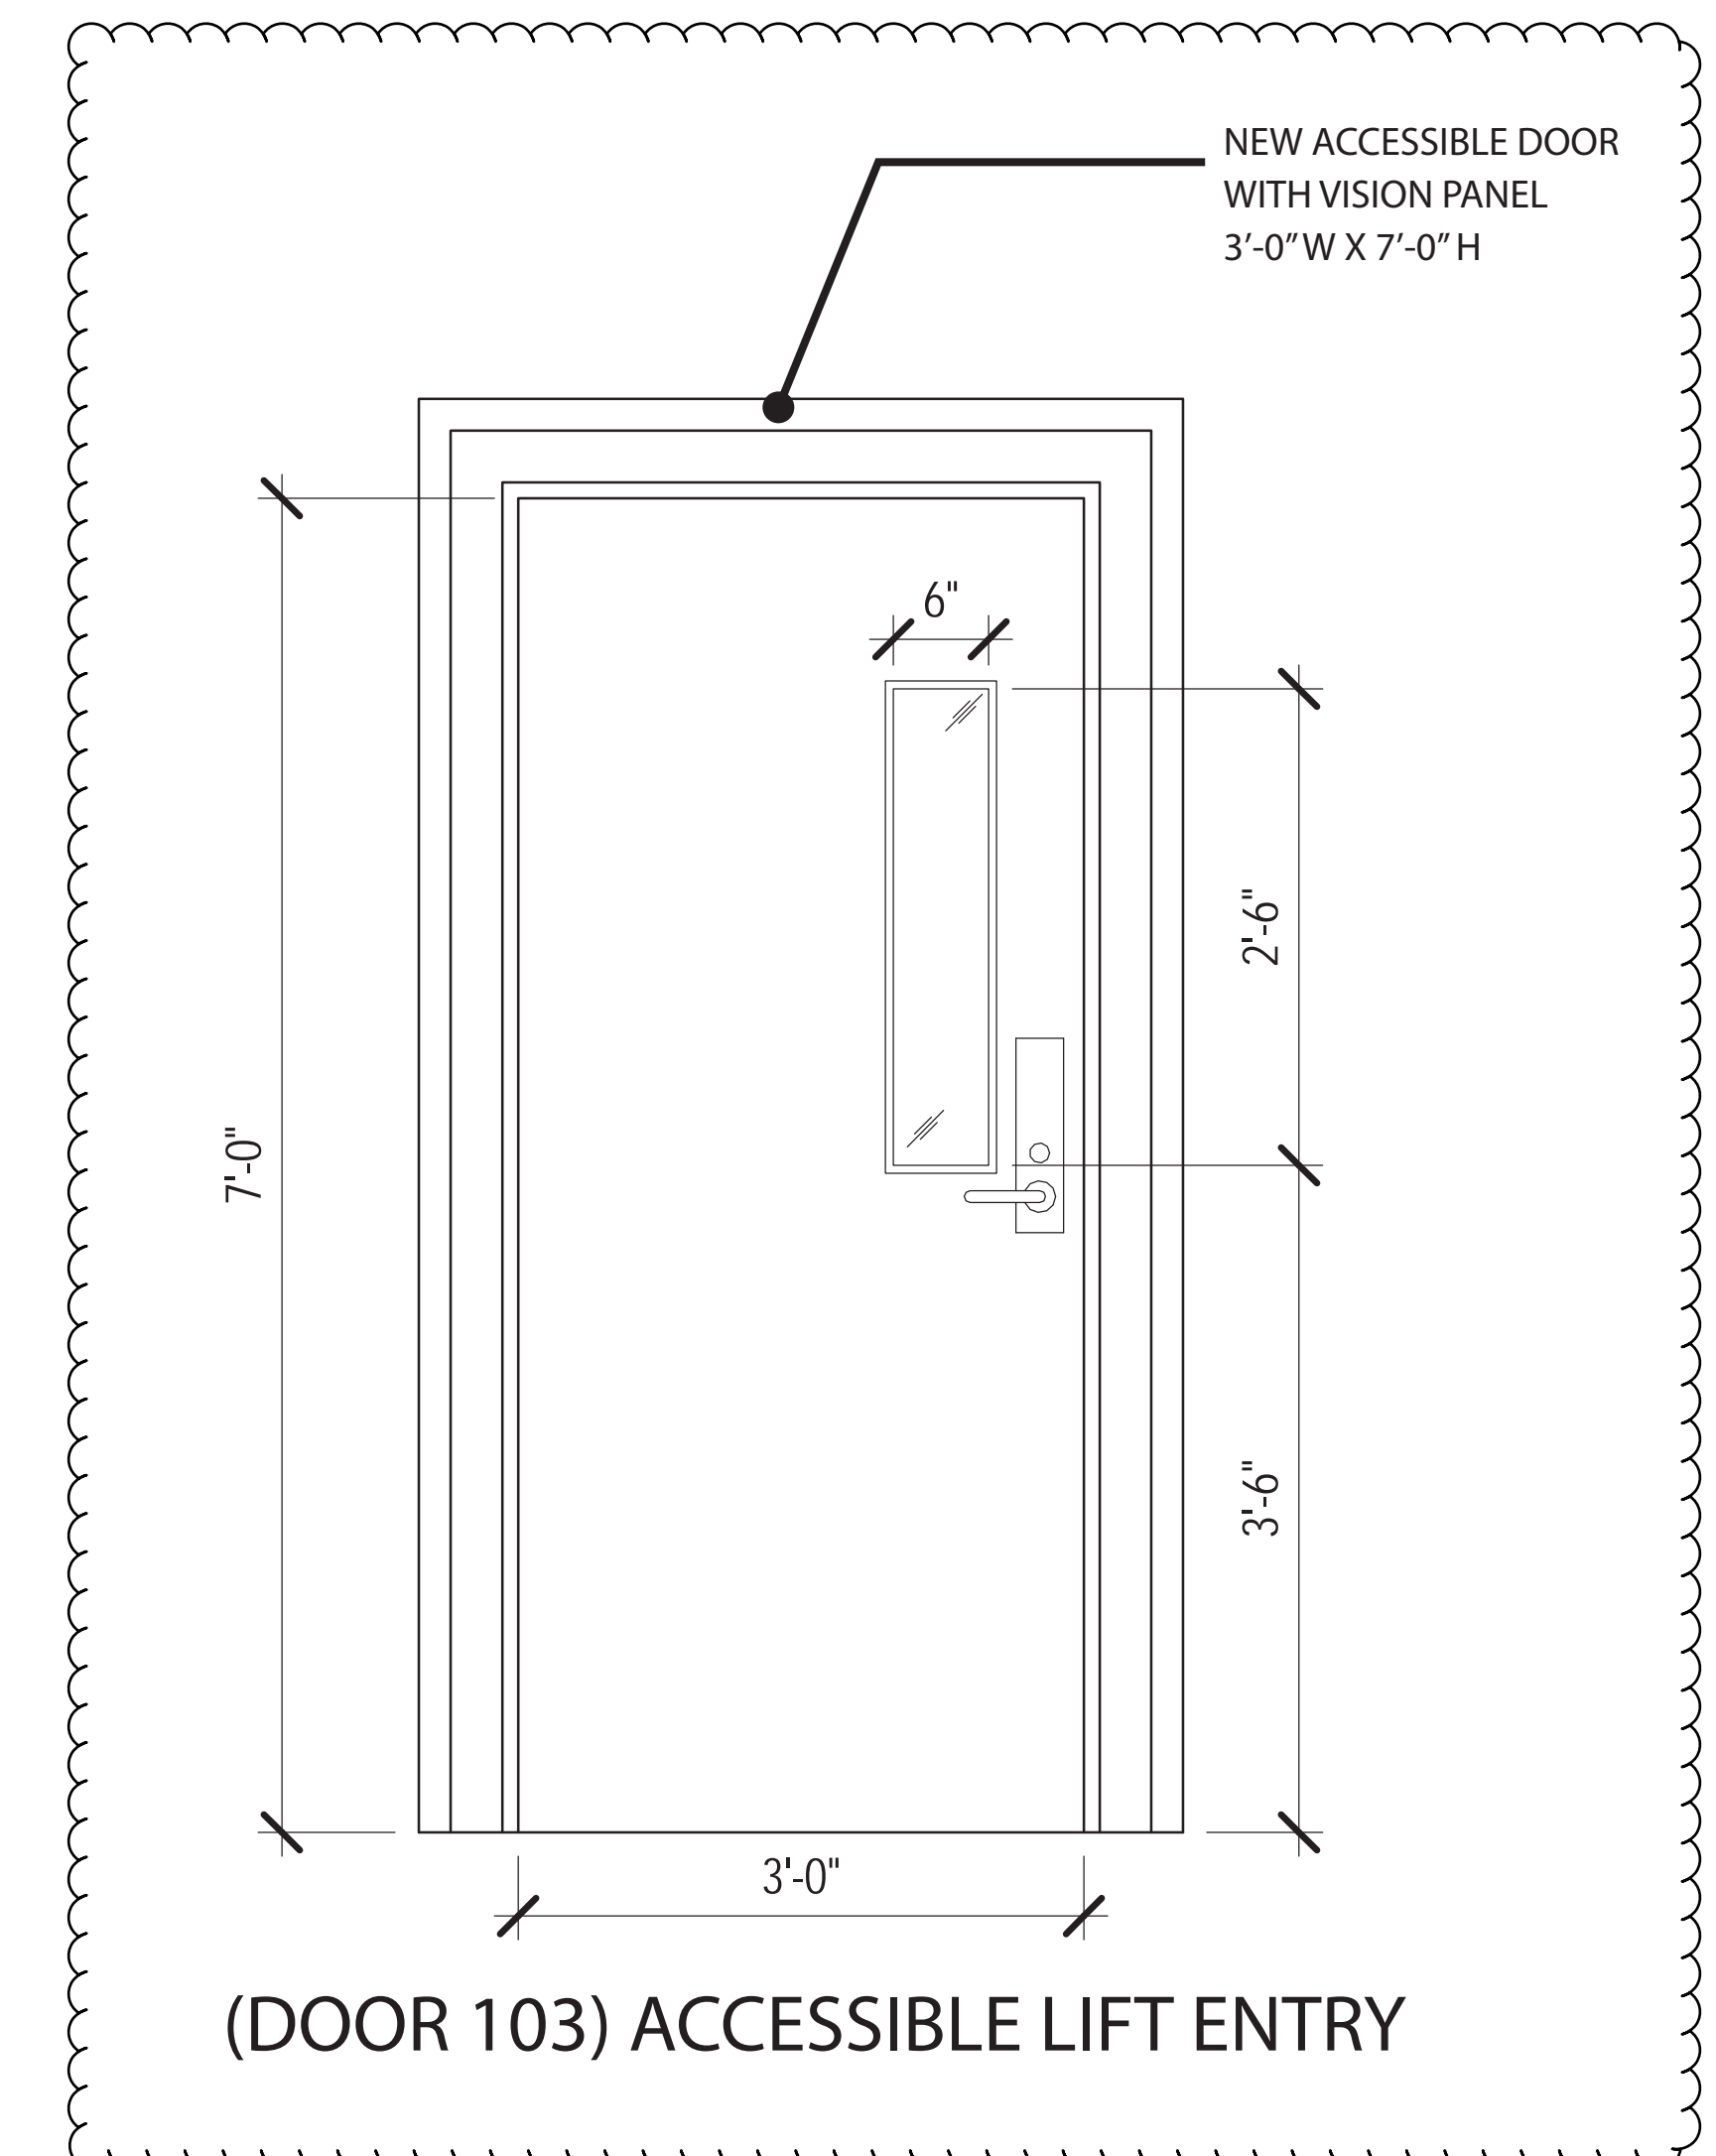

(DOOR 103) ACCESSIBLE LIFT ENTRY

EXTERIOR ENTRY DOOR DETAILS

Bergmeyer

05-17-2017