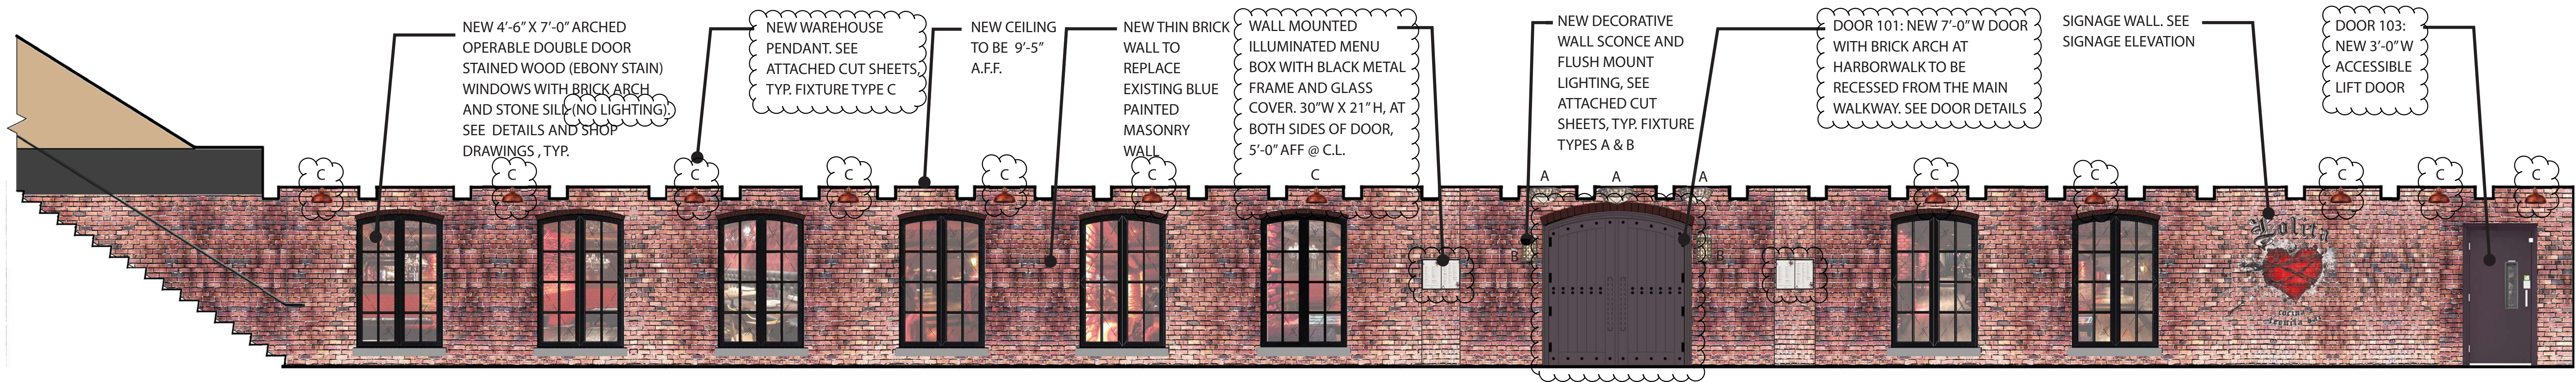

Bergmeyer

05-17-2017

JAMB/HEAD DEMO

(1) JAMB

(2) HEAD

REVISED ELEVATION

FACING FORT POINT CHANNEL

Bergmeyer

05-17-2017

Volita

cocina & tequila bar

EXISTING ELEVATION

REVISED ELEVATION

FACING LOLITA COCINA

Bergmeyer

05-17-2017

REVISED PLAN

REVISED ELEVATION

FACING HARBORWALK ENTRY

Bergmeyer

05-17-2017

REVISED ELEVATION

FACING NECCO COURT

WOOD SAMPLE