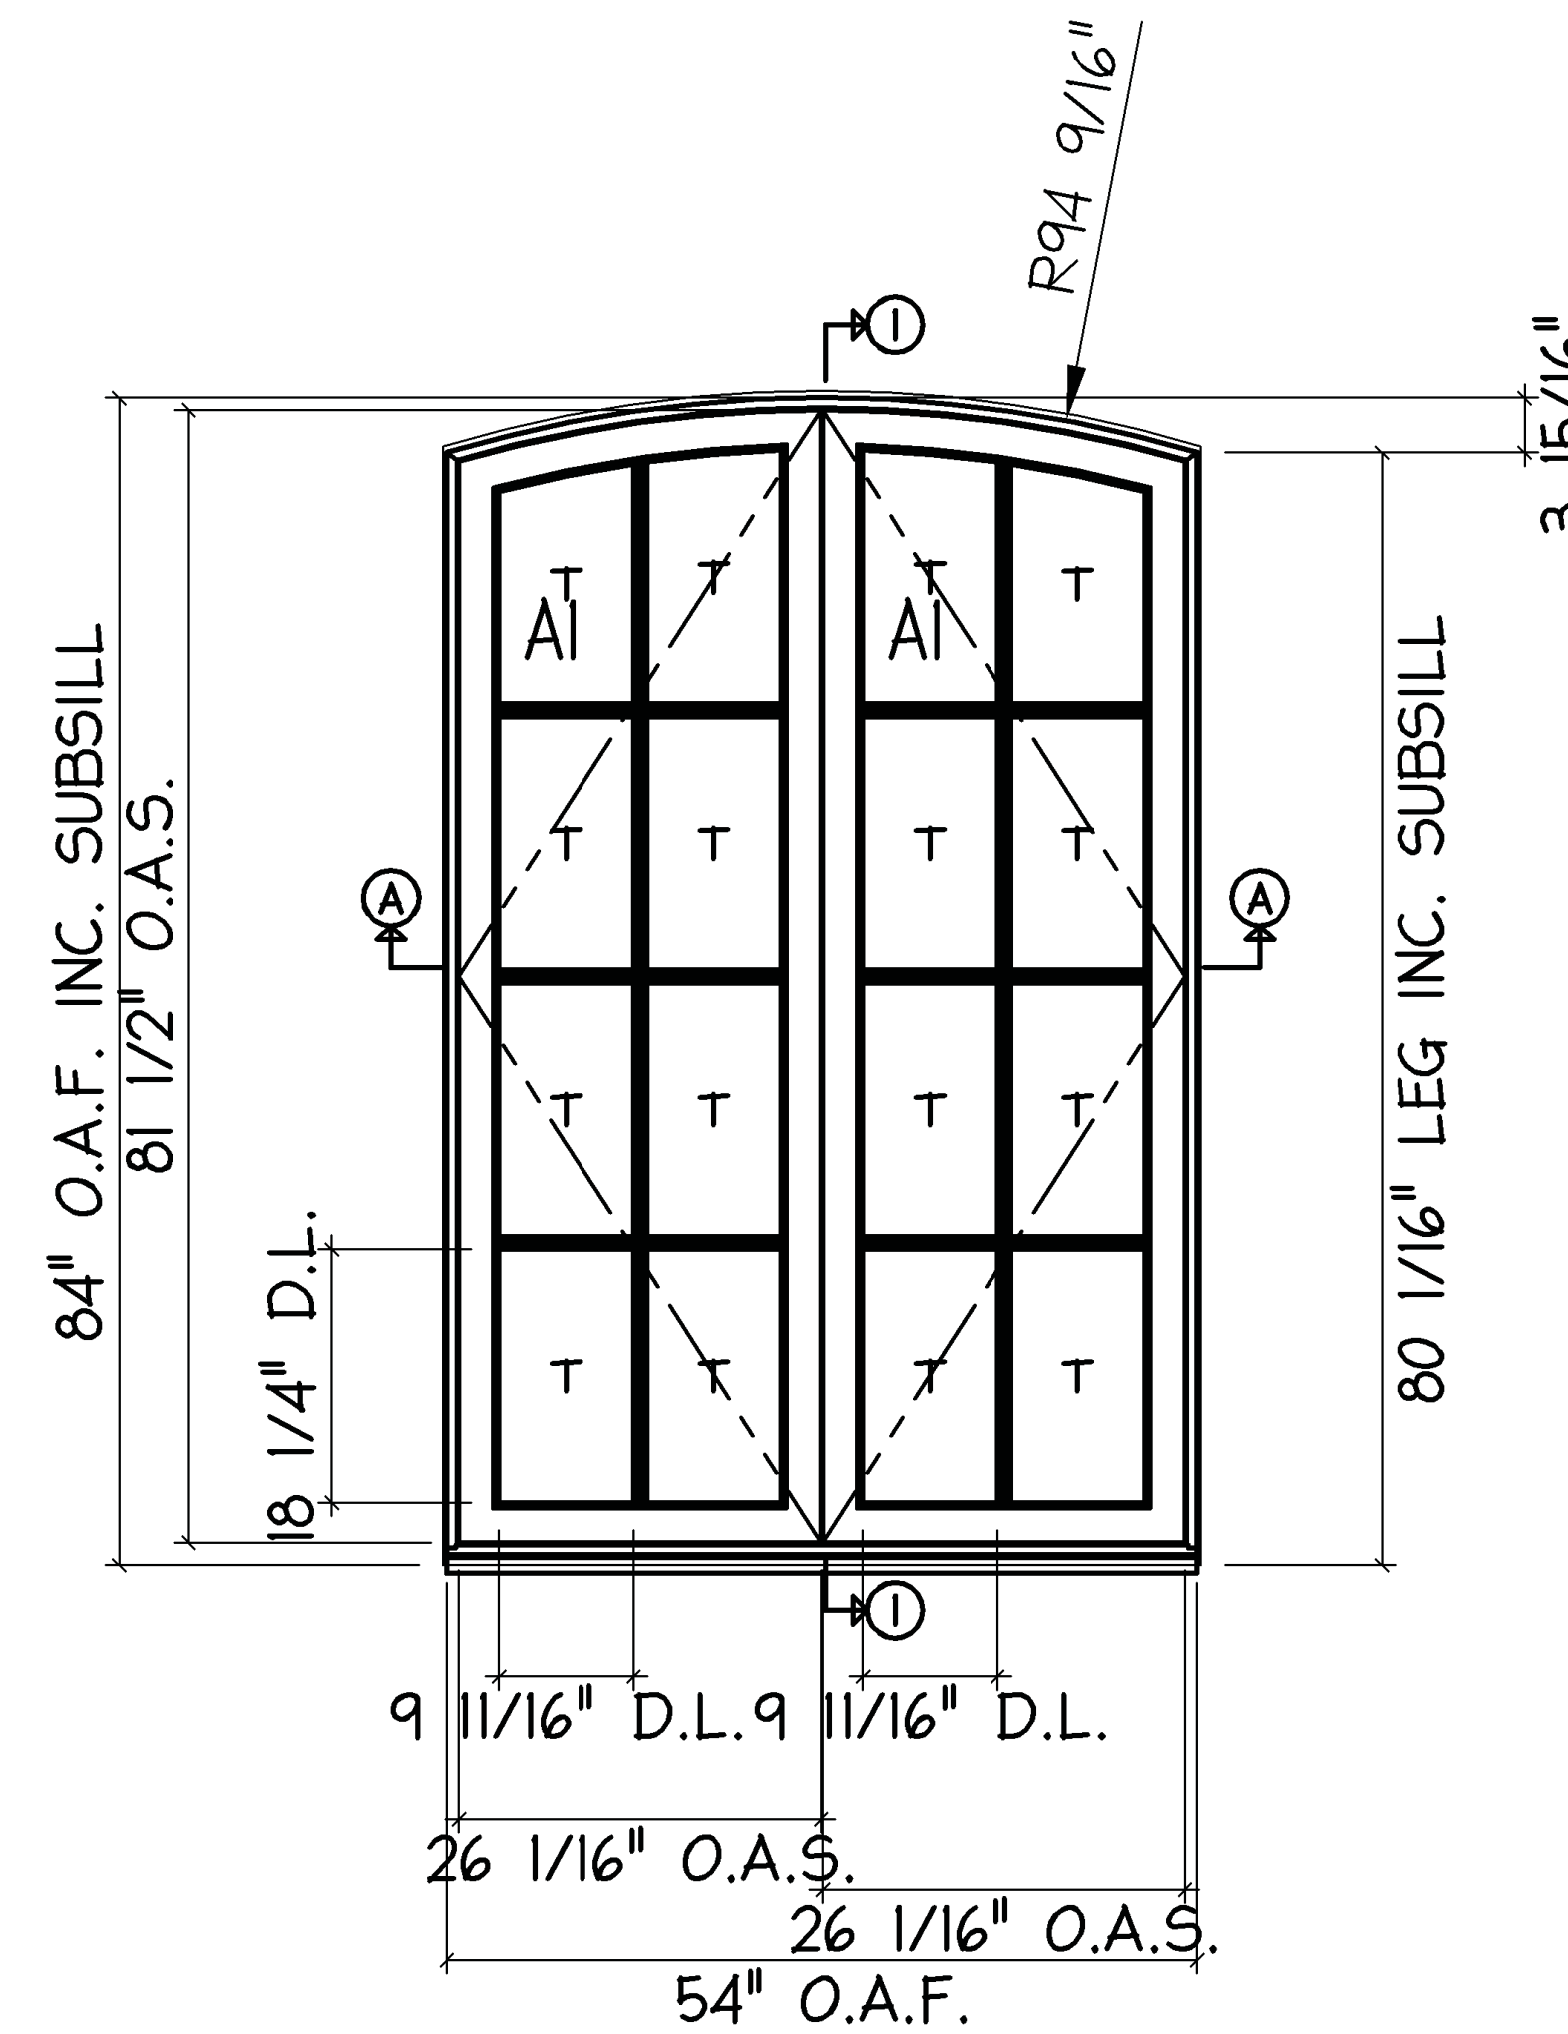

E-001	
LEGEND	
O.A.S.	OVERALL SASH SIZE
O.A.F.	OVERALL FRAME
M.O.A.F.	MODULE OVERALL FRAME
D.L.	DAYLITE OPENING
G.O.	GLASS OPENING
PROJ	PROJECTION (SILL)
D.G.	DIRECT GLAZED
MP	MULTIPoint
F.O.	FRAME OPENING
HDC	HARDCOAT
LE/LOWE	LOW EMISSIVITY
R.O.	ROUGH OPENING
CTR	CENTER
BA	BOTH ACTIVE (MULTIPoint)
SA	SINGLE ACTIVE (MULTIPoint)
T	INDICATES TEMPERED
◊	CAM HANDLE / LOCKING POINT

NOTES:
APPROXIMATE WEIGHT PER UNIT: 165 lbs.
ALL CURVED UNITS WILL BE CONSTRUCTED USING FINGER JOINED BLOCKUPS, WHICH ARE MORE VISIBLE ON STAIN GRADE ORDERS.
(EUROPEAN STYLE) MULTIPoint HARDWARE.

UNIT IS VIEWED FROM THE EXTERIOR.

All shop drawings and copies thereof remain the exclusive property of Dynamic Windows & Doors Inc. Copyright © 2017 All rights reserved.

Eclipse Version: 4.37.1 Elevations Version: 0.28457

APPROVED FOR MANUFACTURE

REF. # : 26890-01-001	SPECIES : SAPELE MIXED GRAIN
PROJECT : LOLITA TEQUILA BAR	FINISH : EBONY STAIN EXT & INT
CUSTOMER : ASHLING INCORPORATED	DATE : FEB 27, 2017
LOCATION : WINDOWS	SCALE: 3/8" = 1'
REV. : L	QTY: 8
SALESMAN : JIM OLENDER / SUK DHARIWAL	

WINDOW DETAILS

Bergmeyer

05-17-2017