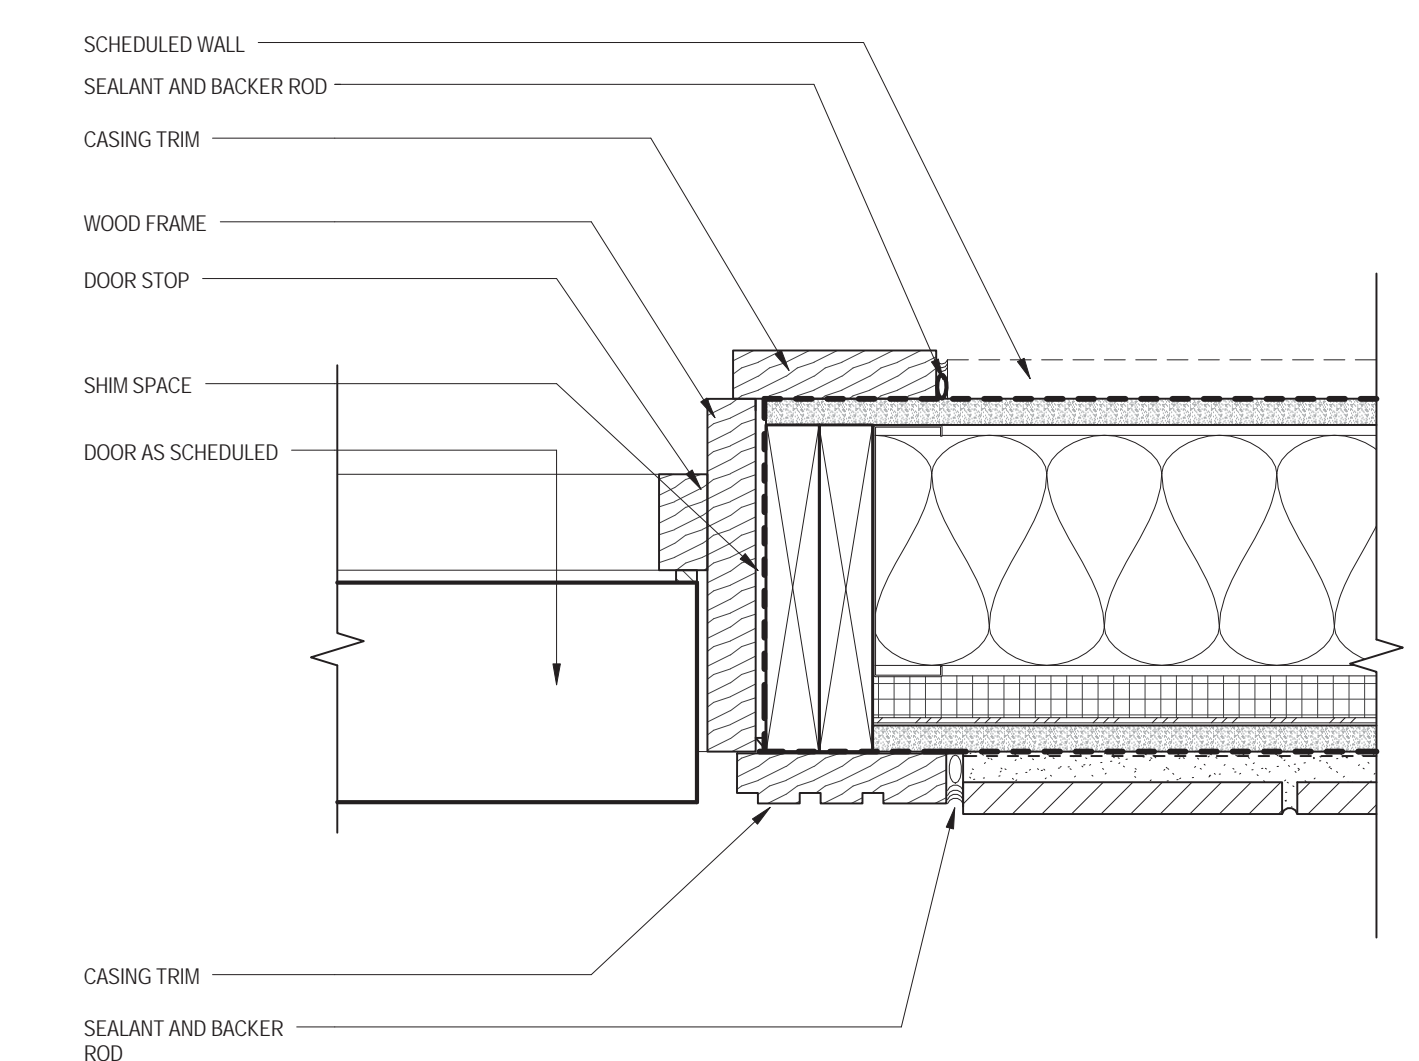

SCALE : 1/4" = 1"

Q³

WINDOW DETAILS

Bergmeyer

05-17-2017

WOOD DOOR HEAD

WOOD DOOR JAMB

(DOOR 101) HARBORWALK ENTRY