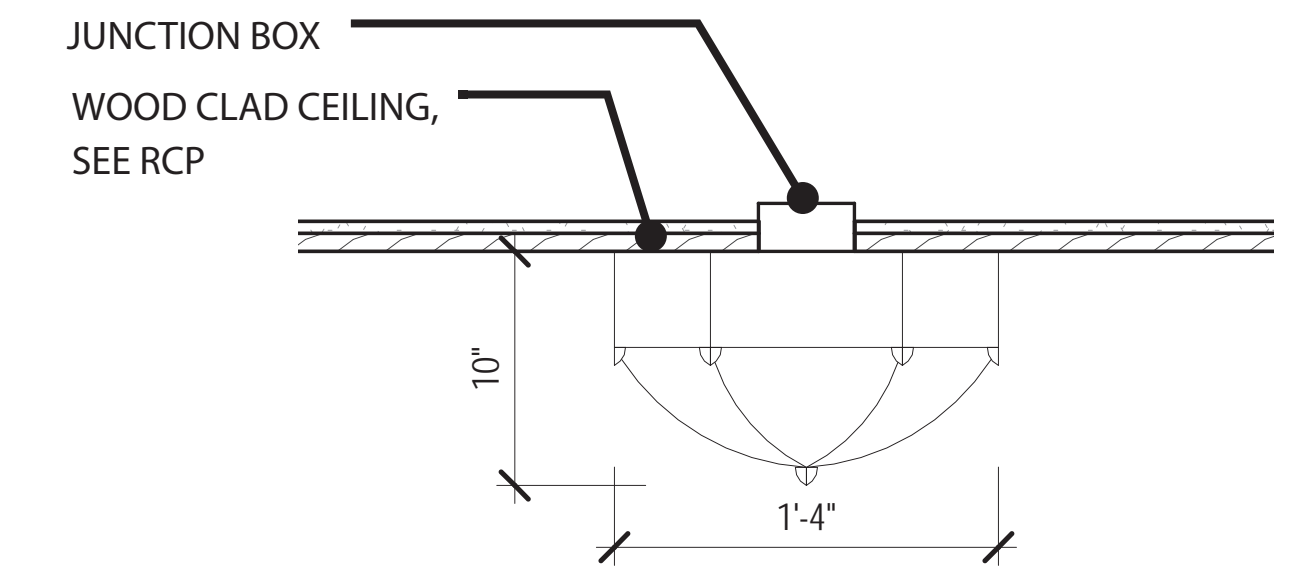

COSTA DEL SOL 324882ST

DESCRIPTION

Flush mount in stylized quatrefoil design features Marbella wrought iron finish and subtle iridescent textured glass.

U.S. DIMENSIONS & DETAILS

DIMENSIONS	H 10" x W 16"
WEIGHT	20 LBS
BULB	A-19
WATTS	60
BASE	Medium
SOCKET	Porcelain
BULB QTY.	2

METRIC DIMENSIONS & DETAILS

DIMENSIONS	H 25cm x W 41cm
WEIGHT	9 Kg.
BULB	A60 E27
WATTS	60
BASE	Medium
SOCKET	Thermoplastic
BULB QTY.	2

FIXTURE TYPE: A

DECORATIVE SCONCE AT ENTRY

COSTA DEL SOL 329681ST

DESCRIPTION

Wall sconce in stylized quatrefoil design features Marbella wrought iron finish and subtle iridescent textured glass.

U.S. DIMENSIONS & DETAILS

DIMENSIONS	H 24" x W 8" x D 5"
WEIGHT	9 LBS
BULB	B-10
WATTS	60
BASE	Candelabra
SOCKET	Porcelain
BULB QTY.	2

METRIC DIMENSIONS & DETAILS

DIMENSIONS	H 61cm x W 20cm x D 13cm
WEIGHT	4 Kg.
BULB	B35 E14
WATTS	60
BASE	Candelabra
SOCKET	Thermoplastic
BULB QTY.	2

FIXTURE TYPE: B

DETAIL - TYPE A

DETAIL - TYPE B

HARBORWALK LIGHT FIXTURE CUT SHEETS