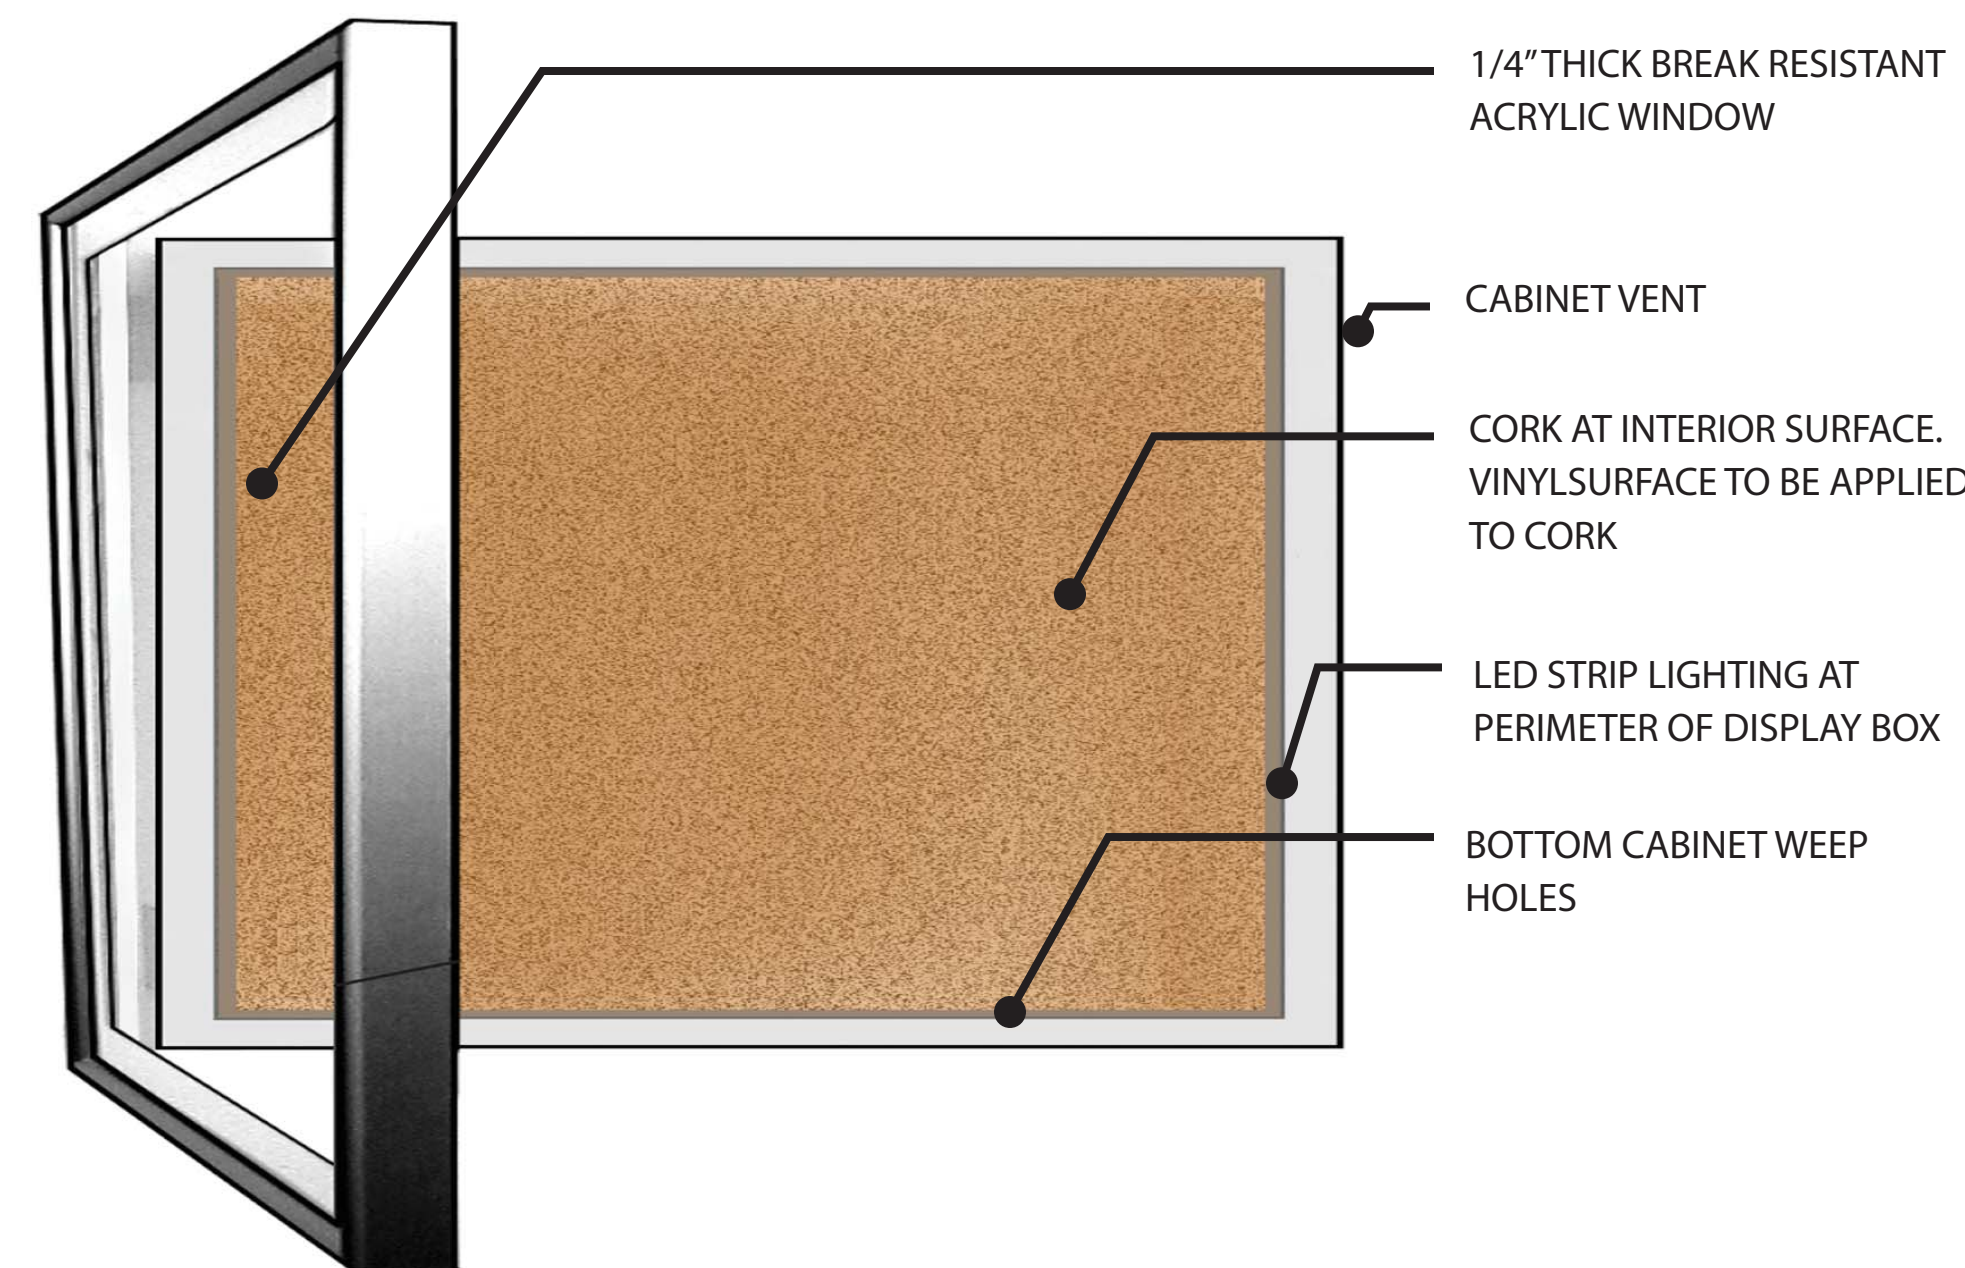

INSIDE PERIMETER (ALL 4 SIDES)

For this option we place an LED strip light along the entire Perimeter of the interior display case. The light will shine from all 4 sides of the interior case, bringing more light intensity to the contents being displayed inside.

BOX OVERALL DIMENSIONS

BOX WITH MENUS

BOX AT OPEN POSITION

MENU BOX SPECIFICATIONS