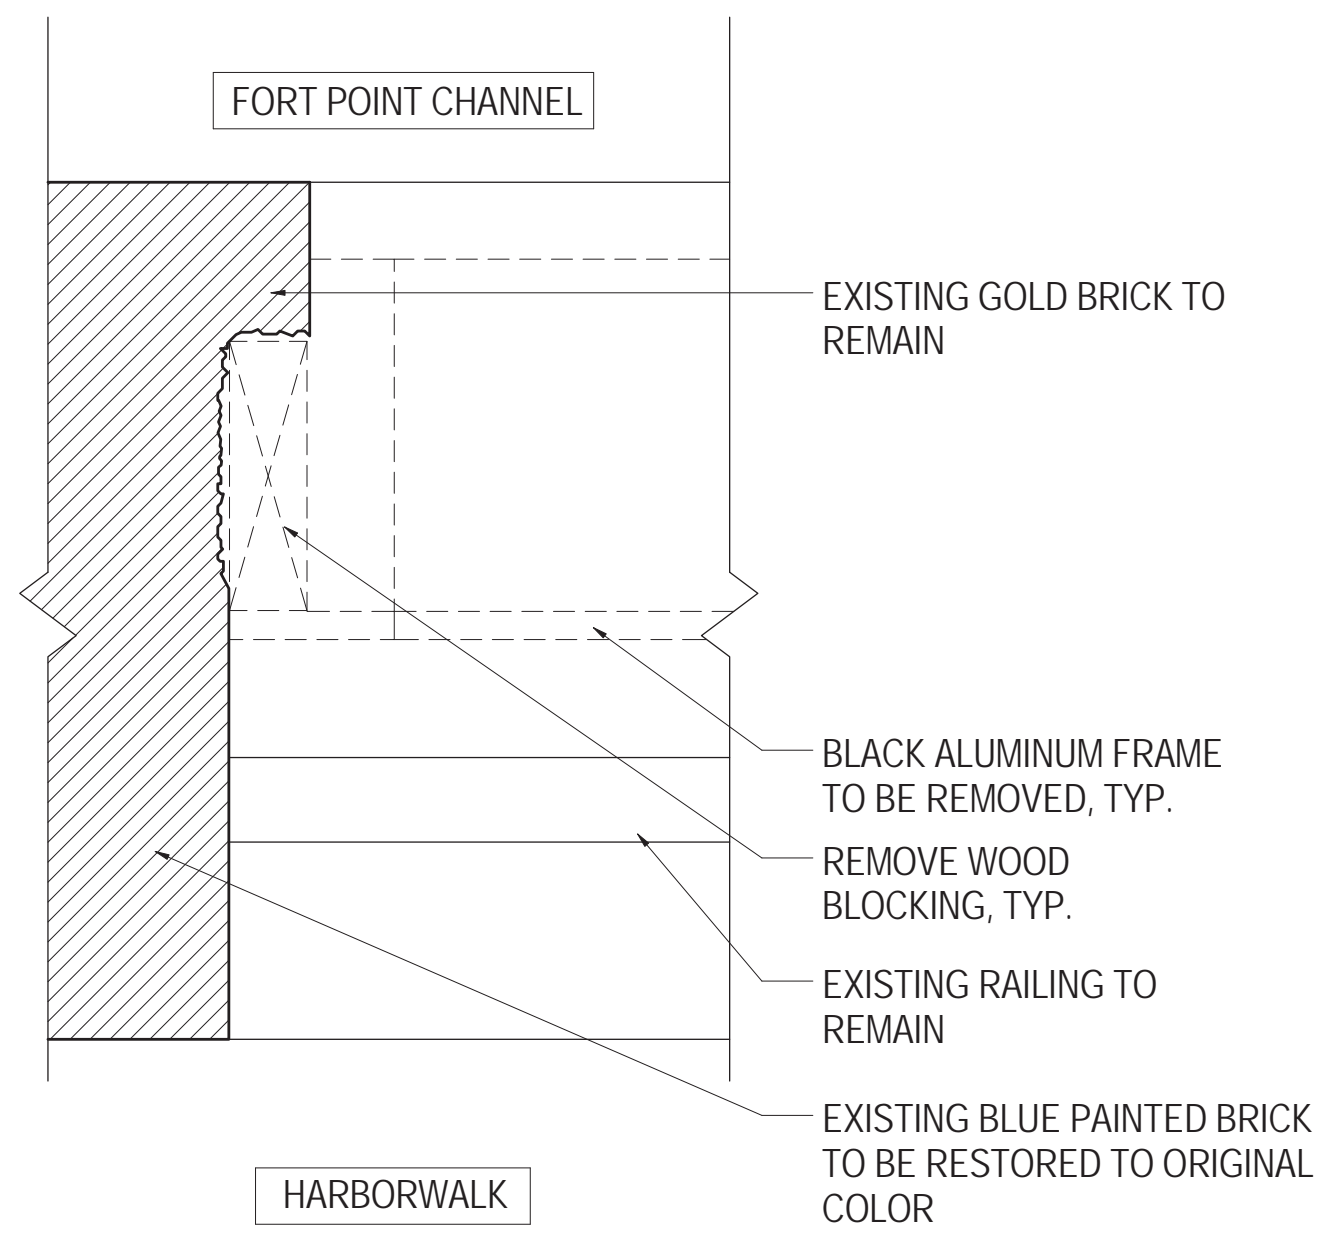

*Brushed Nickel Finish is for interior use only

FIXTURE TYPE: D

DETAIL - TYPE D

STEP LIGHT FIXTURE CUT SHEET

Bergmeyer

05-17-2017

EXISTING ELEVATION

FACING FORT POINT CHANNEL

Bergmeyer

05-17-2017

JAMB/HEAD DEMO

(1) JAMB

(2) HEAD

REVISED ELEVATION

FACING FORT POINT CHANNEL

Bergmeyer