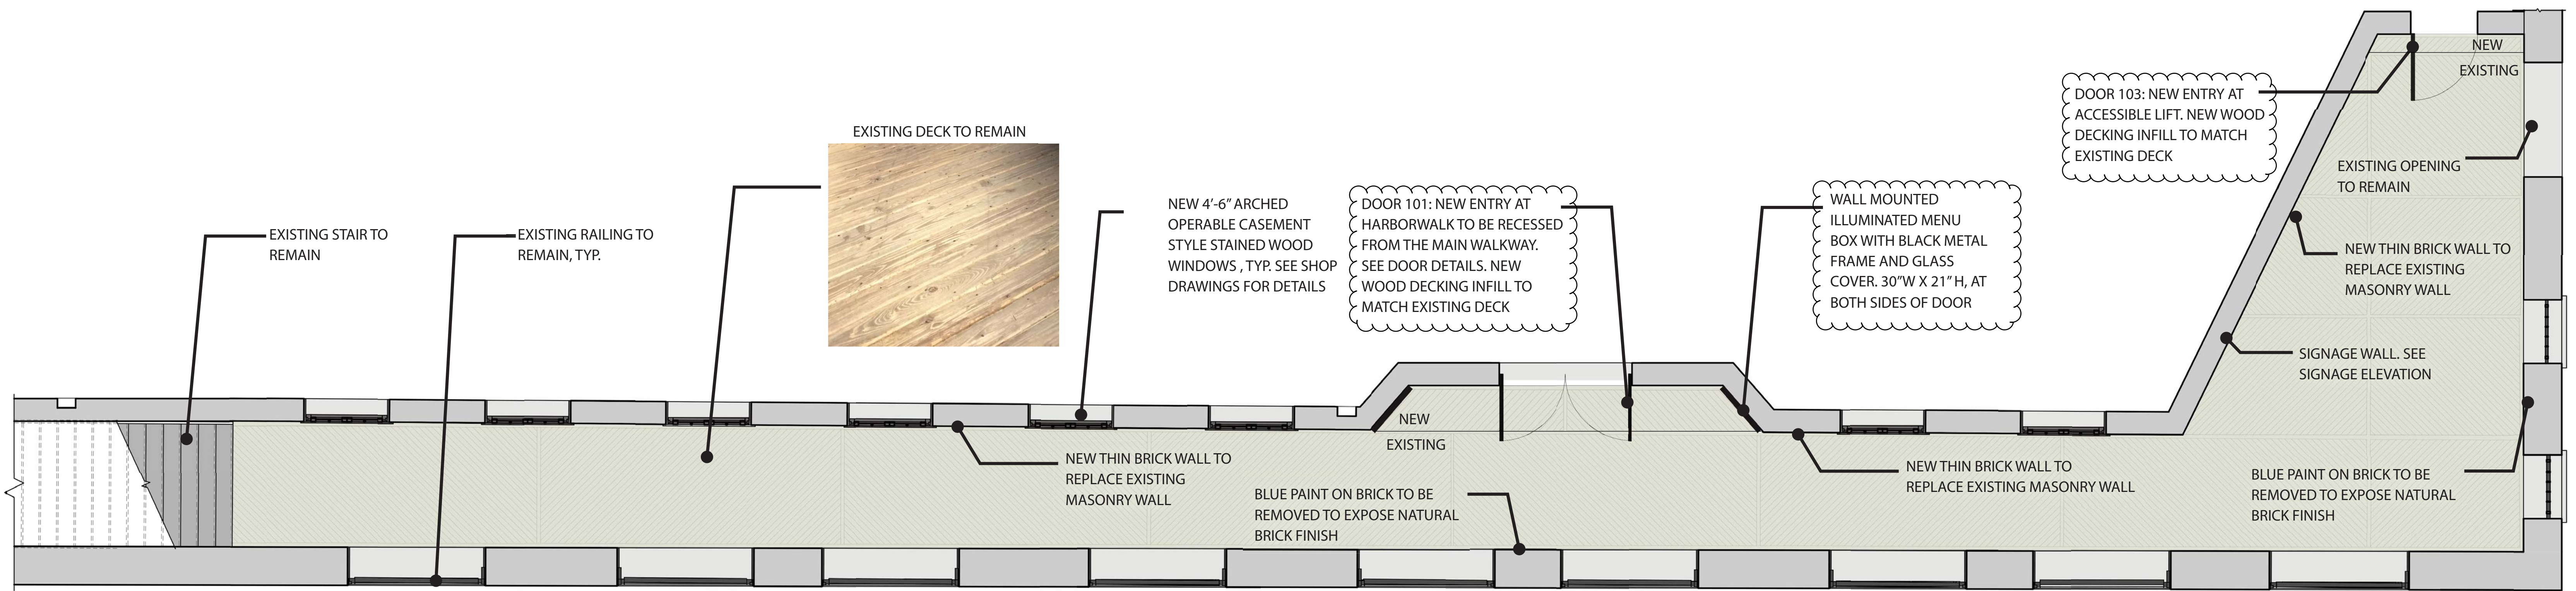

Polita

cocina & tequila bar

Lolita

cocina & tequila bar

REVISED FLOOR PLAN

Bergmeyer

05-17-2017

REVISED PLAN

Bergmeyer

05-17-2017

REVISED PLAN

REVISED REFLECTED CEILING PLAN

REVISED HARBORWALK PLANS

Bergmeyer

05-17-2017

DECORATIVE FLUSH MOUNT AT ENTRY

COSTA DEL SOL 324882ST

DESCRIPTION

Flush mount in stylized quatrefoil design features Marbella wrought iron finish and subtle iridescent textured glass.

U.S. DIMENSIONS & DETAILS

DIMENSIONS	H 10" x W 16"
WEIGHT	20 LBS
BULB	A-19
WATTS	60
BASE	Medium
SOCKET	Porcelain
BULB QTY.	2