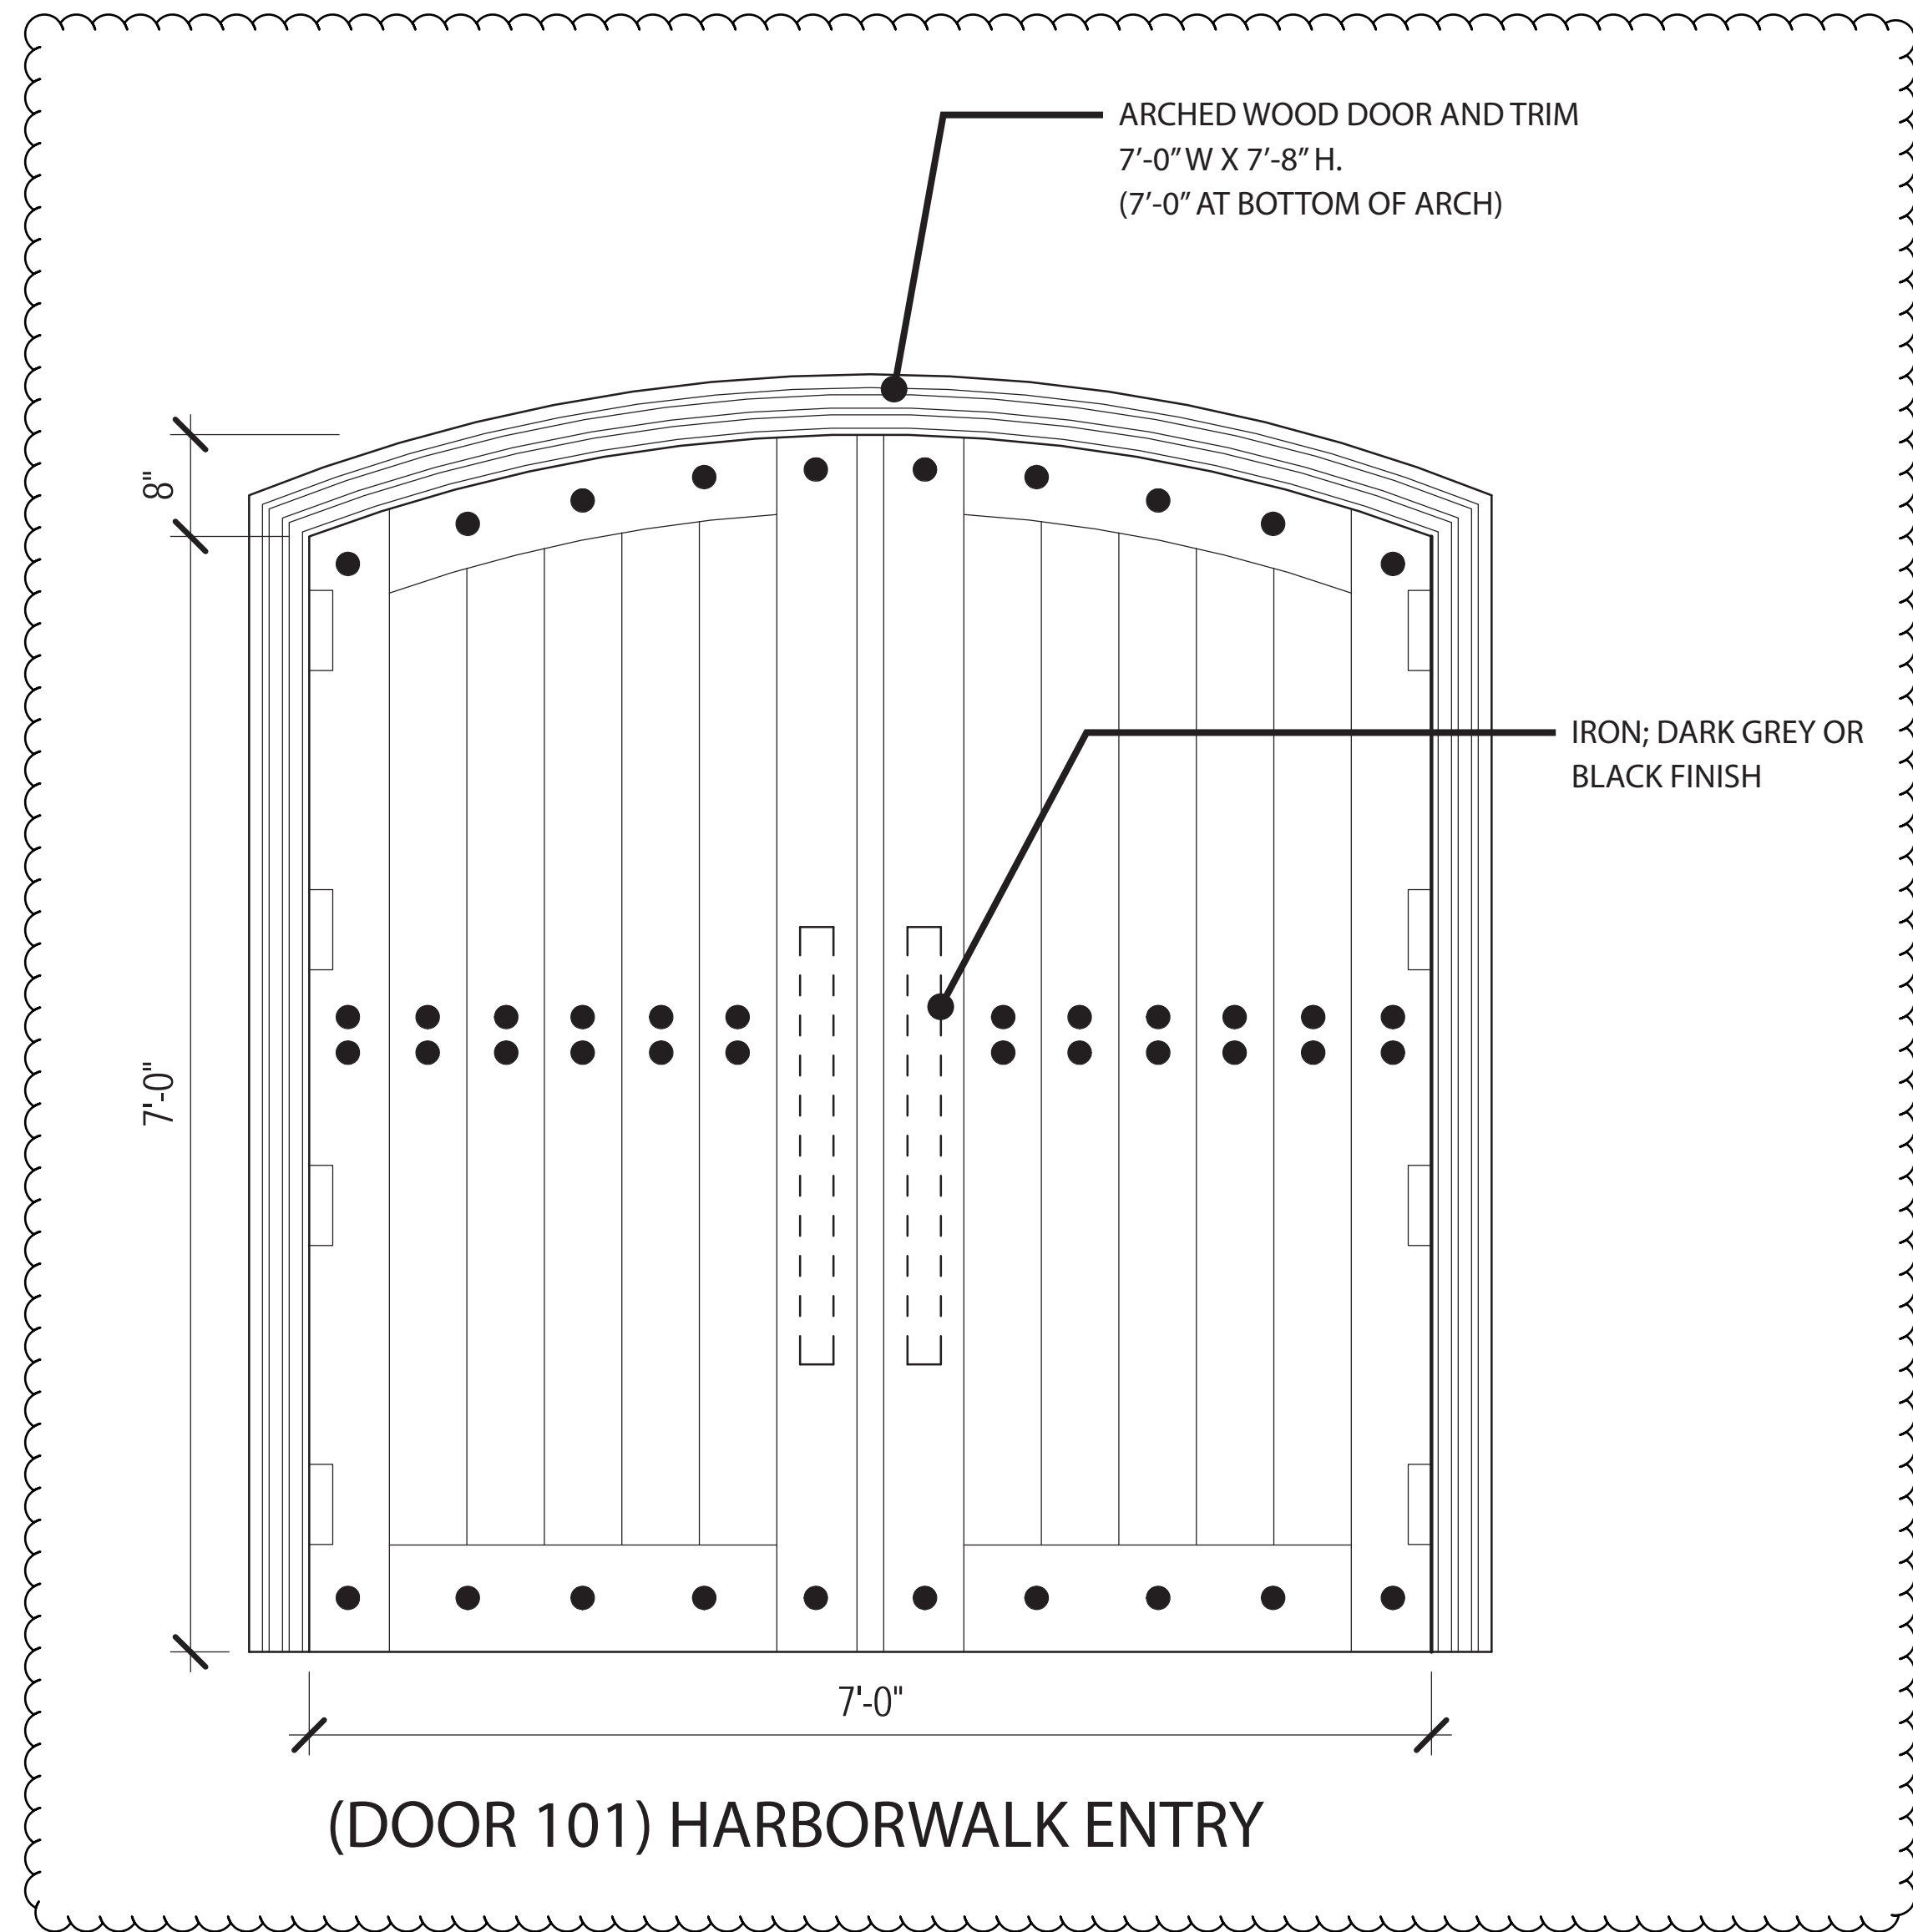

SCALE : 1/4" = 1"

Q³

WINDOW DETAILS

Bergmeyer

05-17-2017

WOOD DOOR HEAD

WOOD DOOR JAMB

(DOOR 101) HARBORWALK ENTRY