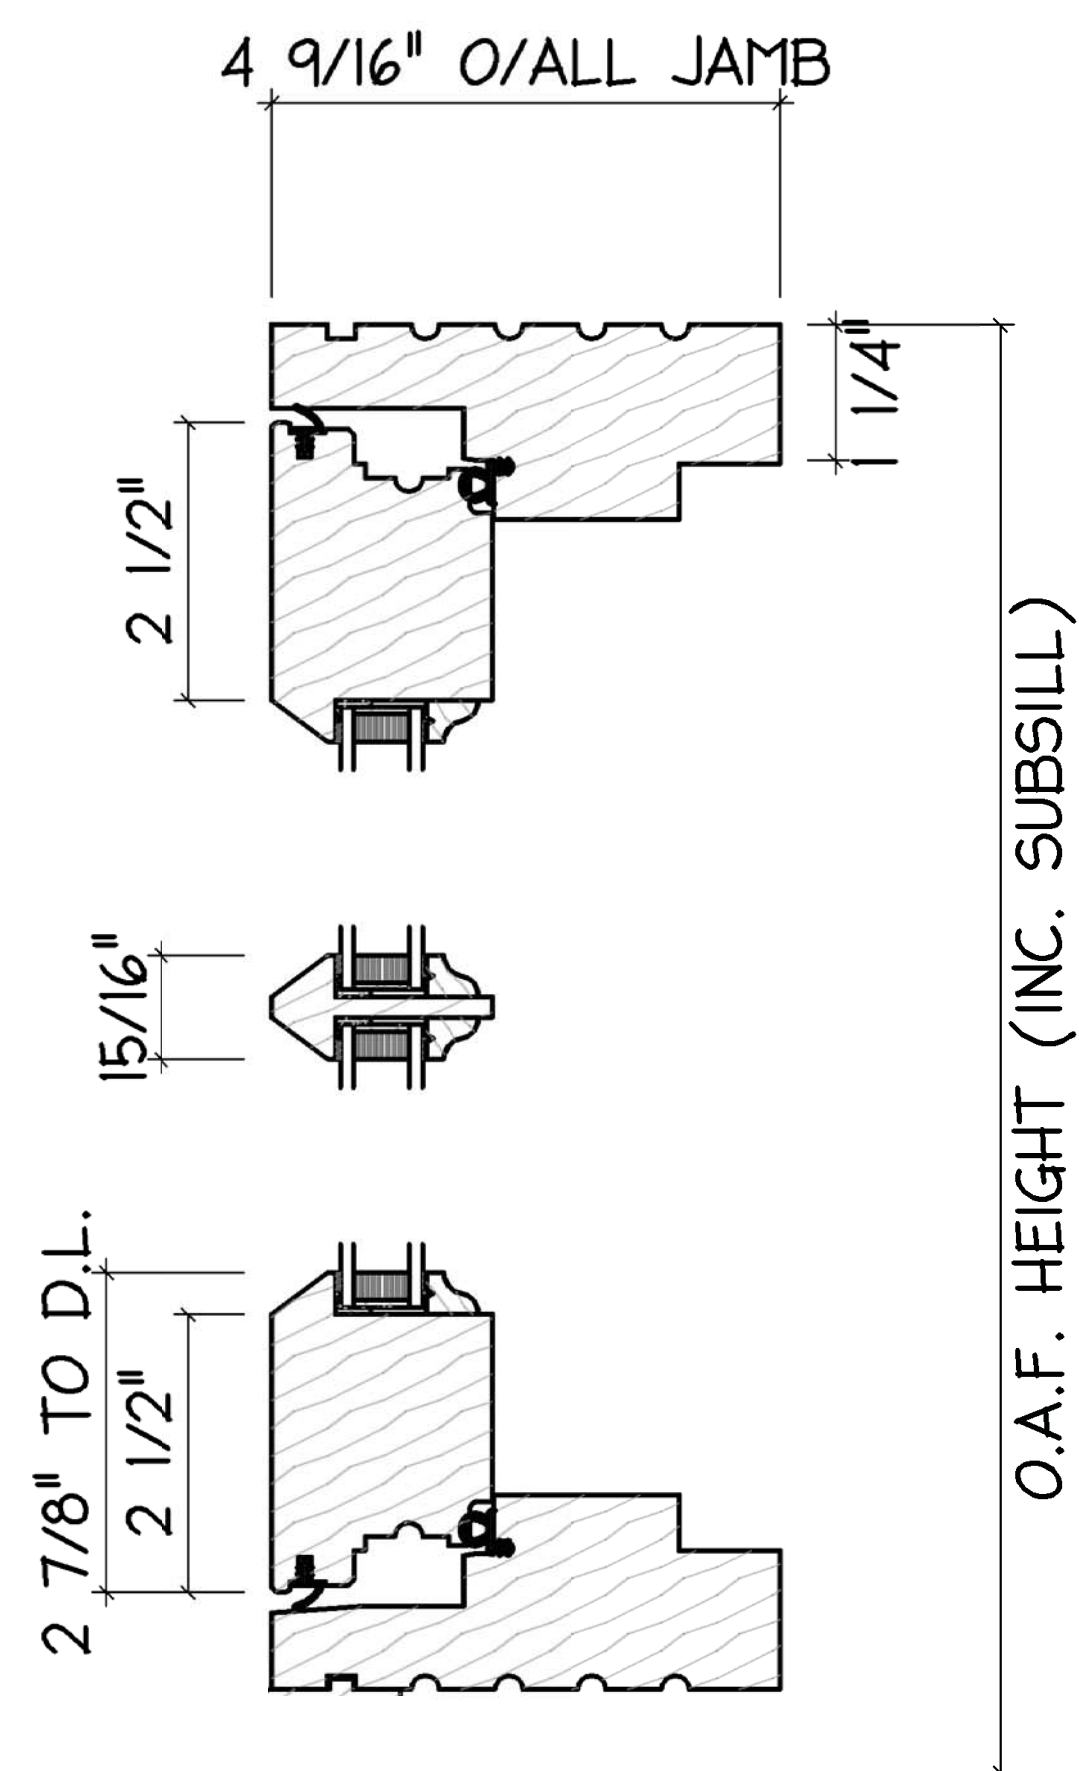

SECTION I-I