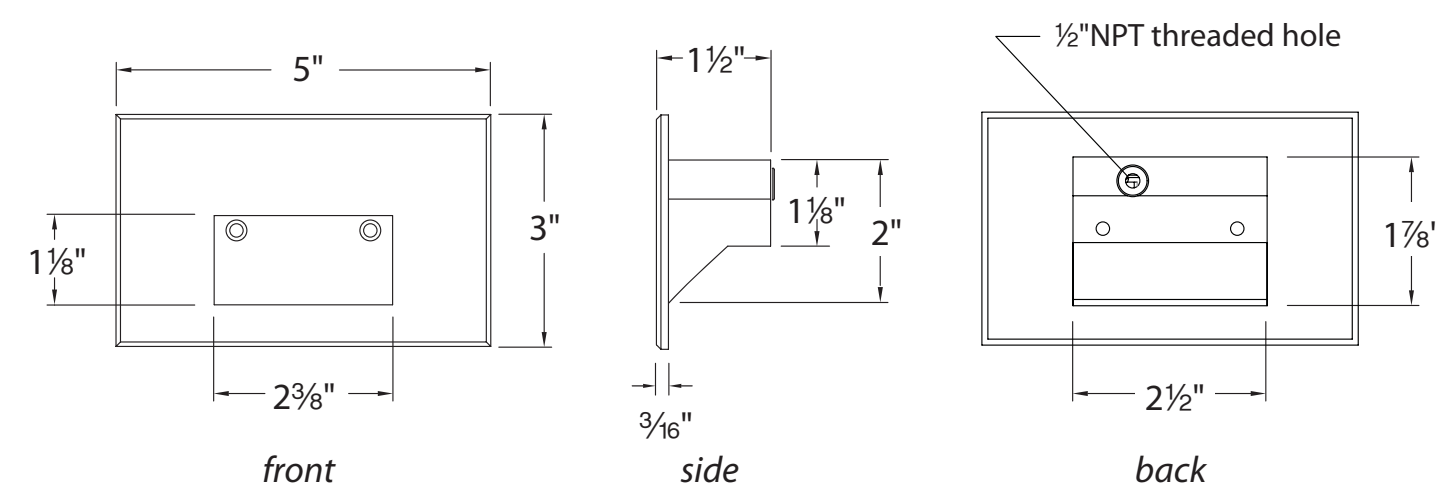

STEP LIGHT AT STAIR RISERS

Model: WL-LED100
LEDme® Step Light

WAC LIGHTING
Responsible Lighting®

→ LIGHTING SUPPLIER TO FURNISH FIXTURE WITH CUT PIECE OF GEL INSTALLED BETWEEN LED MODULE AND LENS (EXACT COLOR TBD) -- REFER TO "GEL" CUT FOR MORE INFORMATION.

Location:

PRODUCT DESCRIPTION

Horizontal rectangle LEDme® Step Light. Designed for safety and style on stairways, patios, decks, balcony areas, walkways and building perimeters.

Features an architectural design. Energy efficient for long-lasting indoor and outdoor lighting solutions. Creates an attractive, romantic impression at night.

FEATURES

- Solid diecast brass, corrosion resistant aluminum alloy, or cast stainless steel construction
- Direct wiring, no driver needed
- Low profile, flush to wall aesthetics with no visible hardware
- 40,000 hour rated life
- Balanced lighting, free of shadows with minimum glare
- IP66 rated, Protected against high-pressure water jets
- Up to 200 fixtures can be connected in parallel
- Replaceable LED module
- 5 year WAC Lighting product warranty

SPECIFICATIONS

Construction: Die-cast aluminum or 316 marine grade cast stainless steel

Power: Direct wiring, no remote driver needed. Input voltage: 120V or 277VAC 50/60Hz

Light Source: 3000K CCT Samsung HV-AC High Power LED, CRI: 85
Optional color lenses. Total power consumption of 3.9W

→ **Mounting:** Fits into 2" x 4" J-Box with minimum inside dimensions of 3"L x 2"W x 2"H
Includes bracket for J-Box mount.

Dimming: Dim to 10% with electronic low voltage (ELV) dimmer
Approved dimmers: Lutron Nova-T NTELV-300 & NTELV-600,
Lutron Vietri VTELV-600, Lutron Diva DVELV-300P,
Lutron Skylark SELV-300P, Lutron Maestro MAELV-600

Standards: IP66, UL & cUL Listed for wet locations

ORDER NUMBER

Model #	Light Color	Finish
WL-LED100	C White 3000K	SS Stainless Steel
WL-LED100F	AM Amber 610nm	BK Black on Aluminum
	RD Red 640nm	WT White on Aluminum
	BL Blue 450nm	BN* Brushed Nickel on Aluminum
		BZ Bronze on Aluminum
WL-LED100	C White 3000K	BBR Bronze on brass
	AM Amber 610nm	

*Brushed Nickel Finish is for interior use only