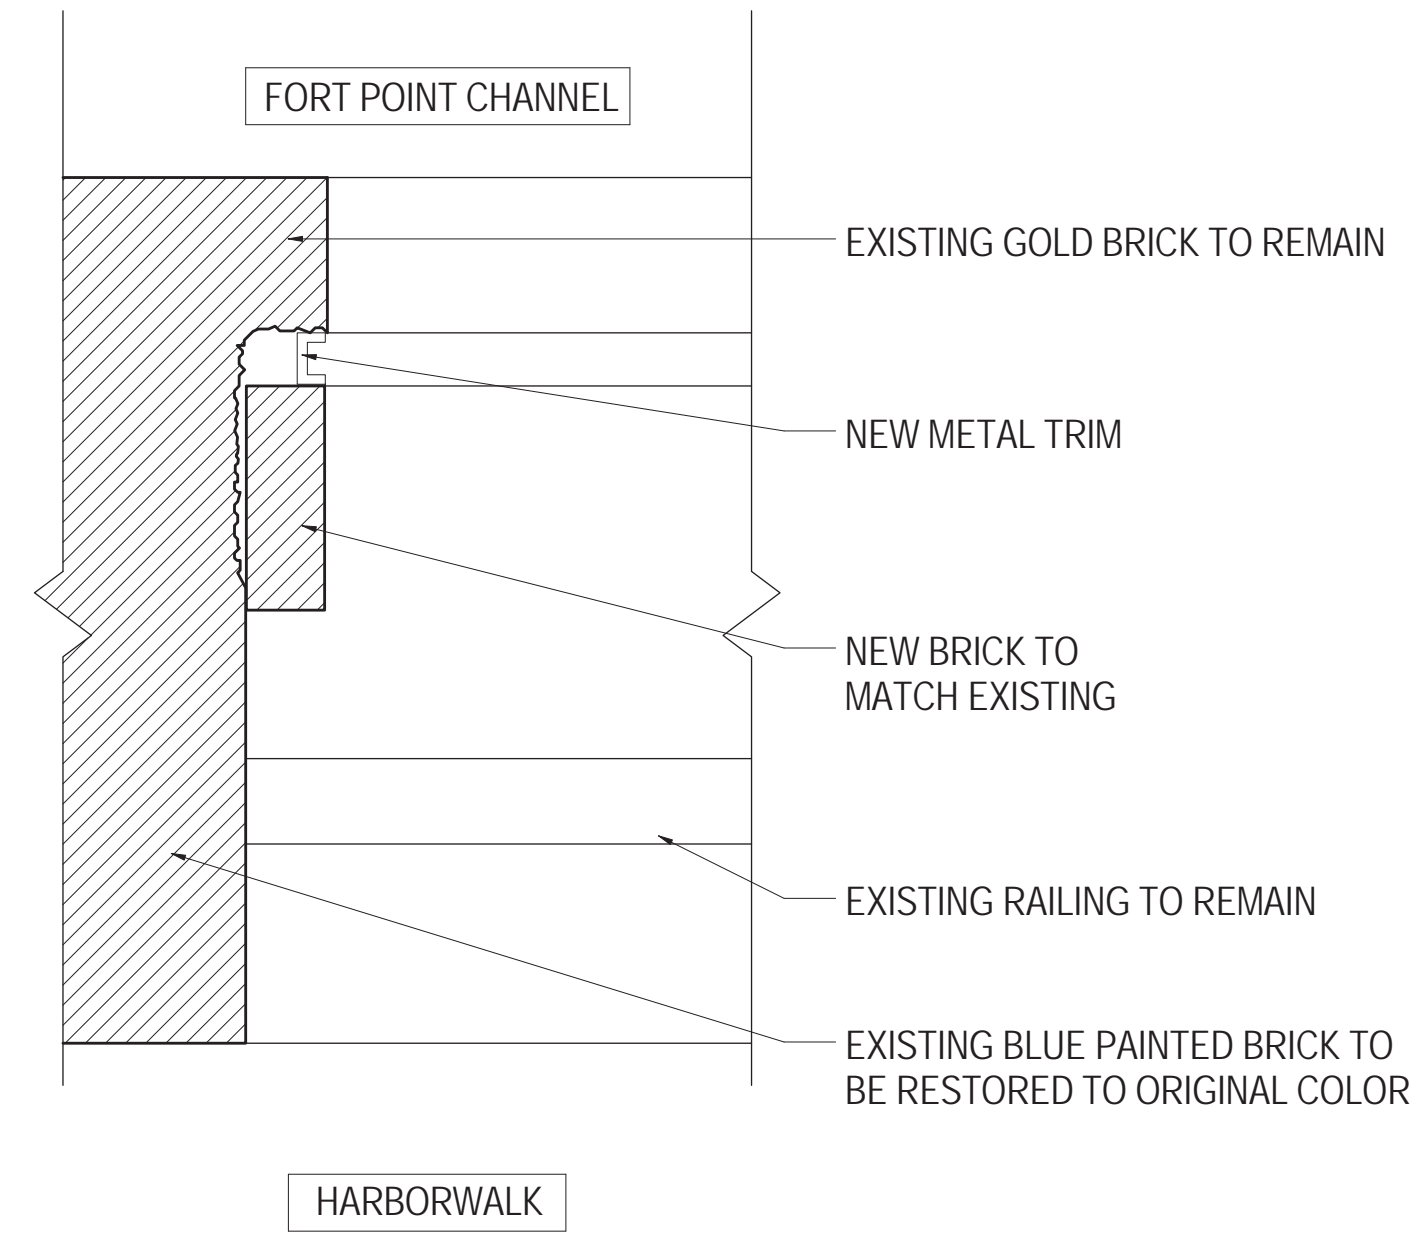

*Brushed Nickel Finish is for interior use only

FIXTURE TYPE: D

DETAIL - TYPE D

STEP LIGHT FIXTURE CUT SHEET

Bergmeyer

05-17-2017

EXISTING ELEVATION

FACING FORT POINT CHANNEL

Bergmeyer

05-17-2017

JAMB/HEAD DEMO

(1) JAMB

(2) HEAD

REVISED ELEVATION

FACING FORT POINT CHANNEL

Bergmeyer