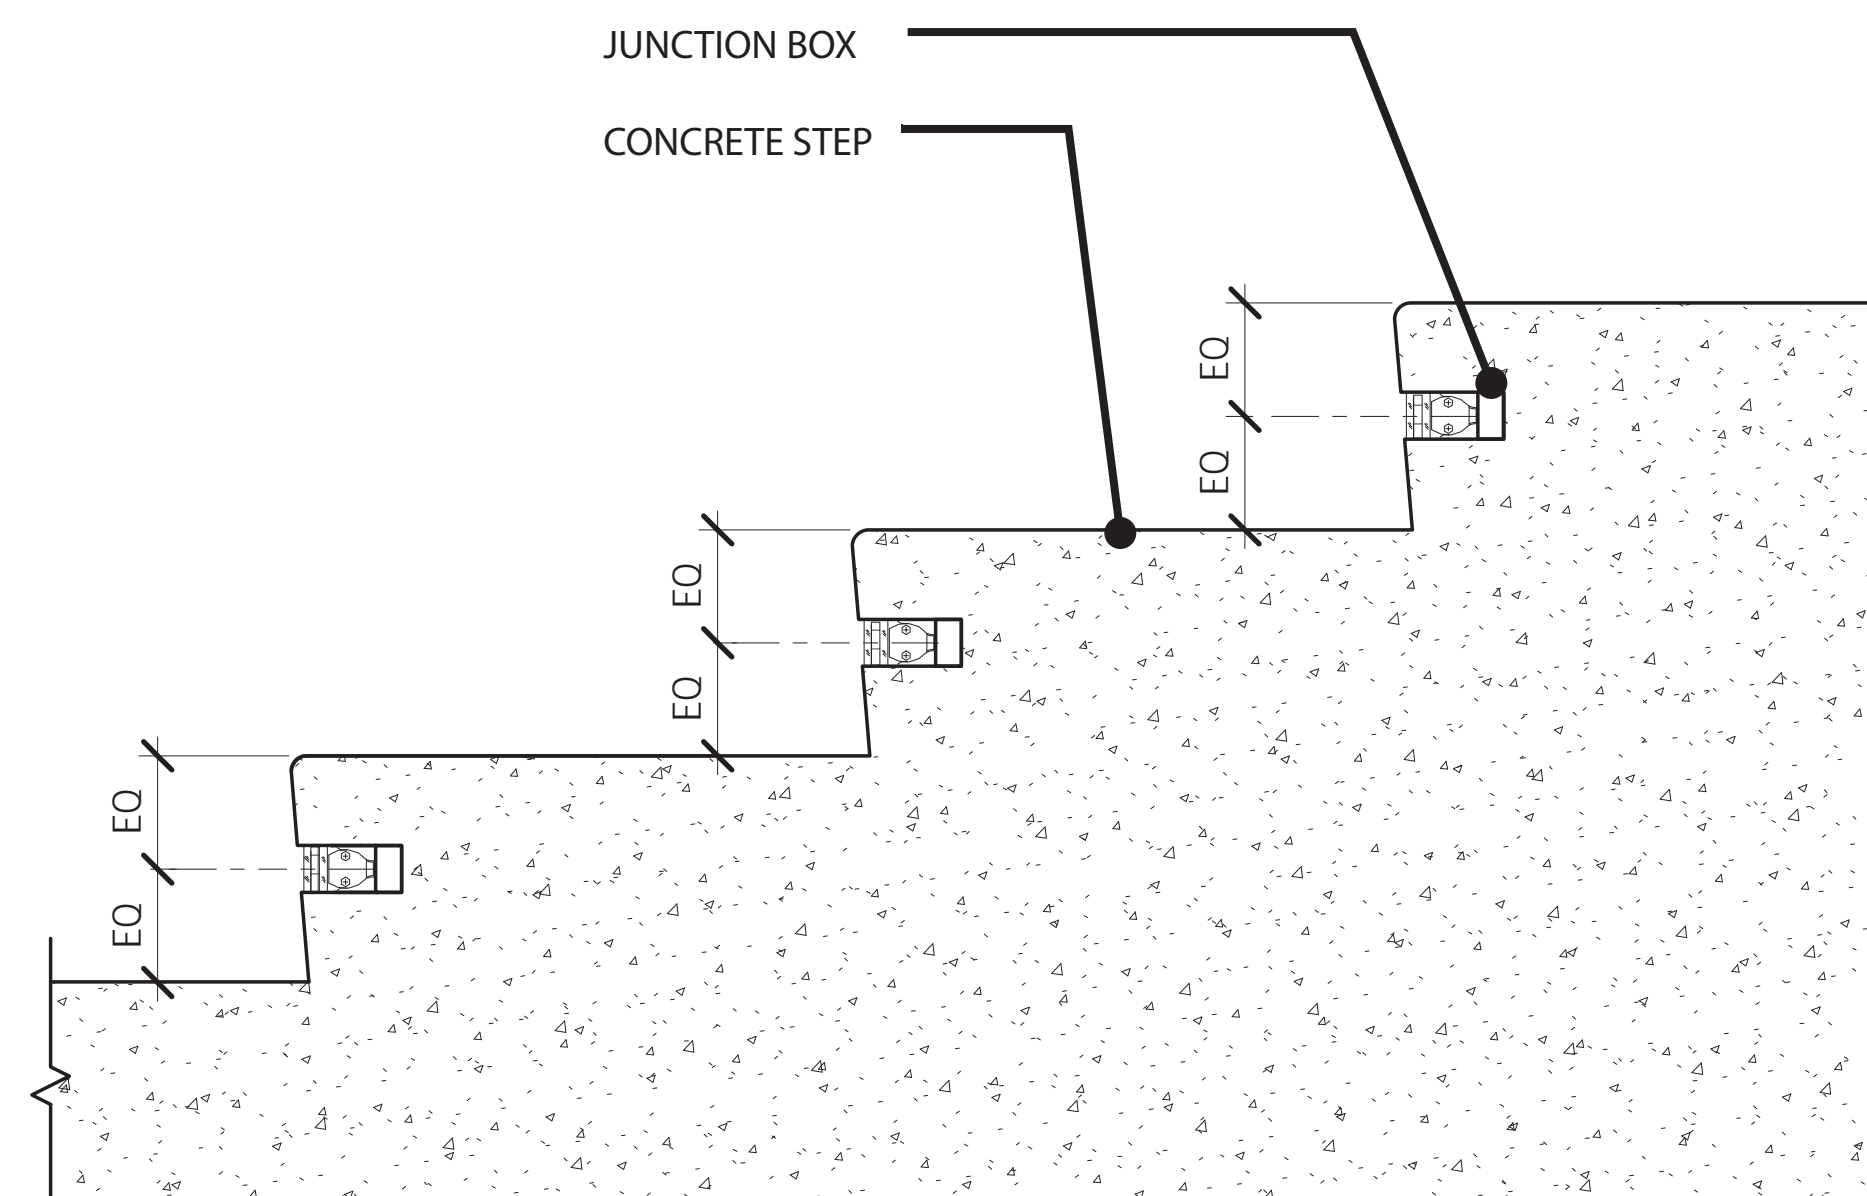

FIXTURE TYPE: D

DETAIL - TYPE D

STEP LIGHT FIXTURE CUT SHEET

Bergmeyer

05-17-2017