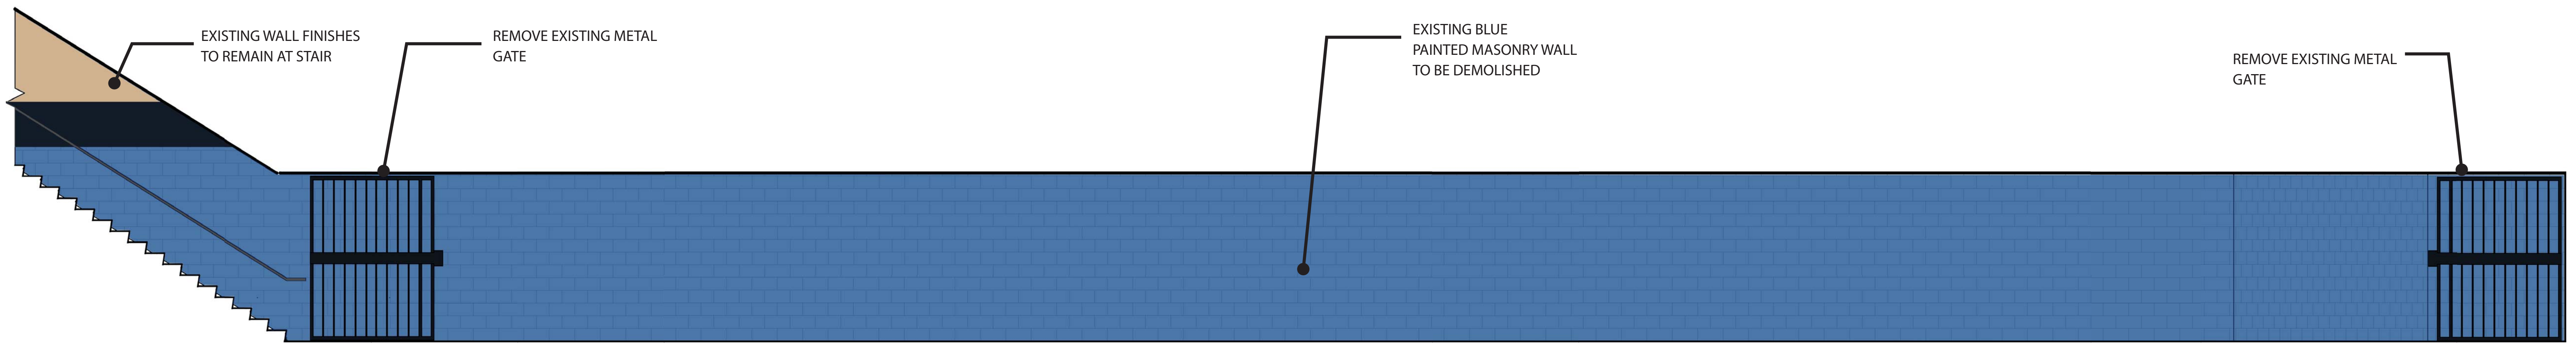

Bergmeyer

05-17-2017

JAMB/HEAD DEMO

(1) JAMB

(2) HEAD

REVISED ELEVATION

FACING FORT POINT CHANNEL

Bergmeyer

05-17-2017

Volita

cocina & tequila bar

EXISTING ELEVATION

REVISED ELEVATION

FACING LOLITA COCINA

Bergmeyer

05-17-2017

REVISED PLAN

REVISED ELEVATION

FACING HARBORWALK ENTRY

Bergmeyer

05-17-2017

REVISED ELEVATION

FACING NECCO COURT

WOOD SAMPLE