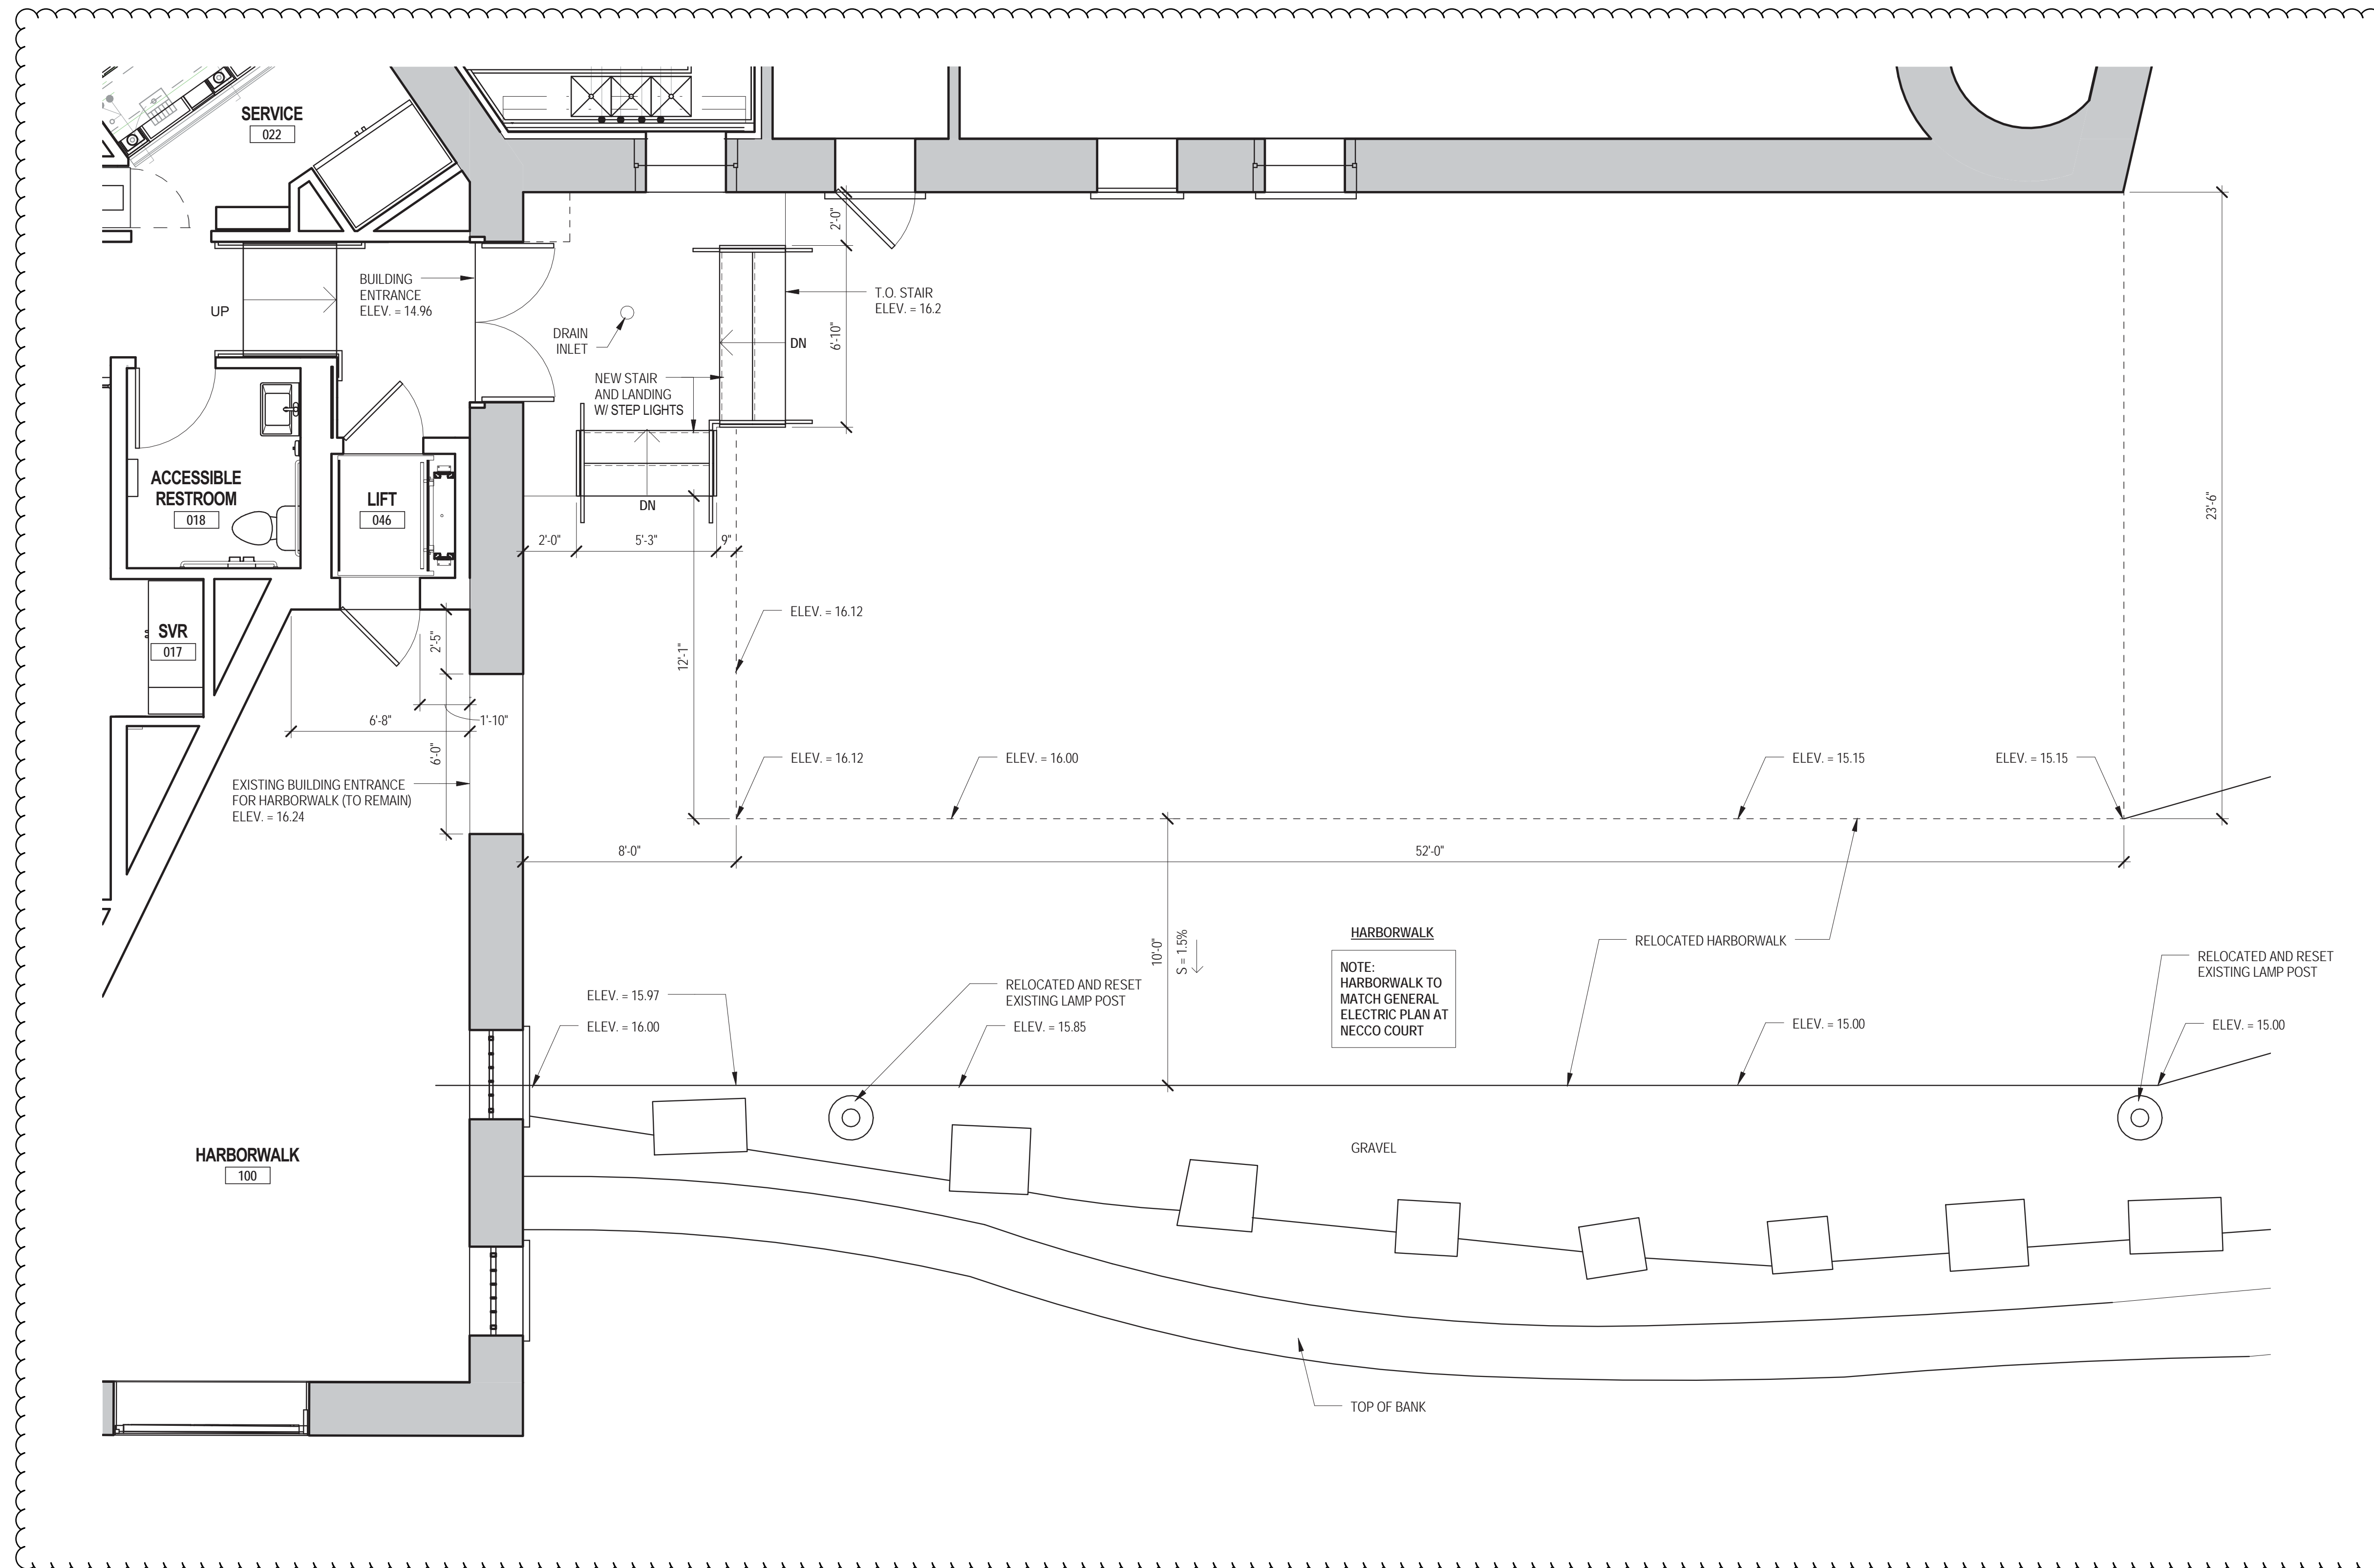

Polita

cocina & tequila bar

Lolita

cocina & tequila bar

REVISED FLOOR PLAN

Bergmeyer

05-17-2017

REVISED PLAN

Bergmeyer

05-17-2017

REVISED PLAN

REVISED REFLECTED CEILING PLAN

REVISED HARBORWALK PLANS

Bergmeyer

05-17-2017

DECORATIVE FLUSH MOUNT AT ENTRY

COSTA DEL SOL 324882ST

DESCRIPTION

Flush mount in stylized quatrefoil design features Marbella wrought iron finish and subtle iridescent textured glass.

U.S. DIMENSIONS & DETAILS

DIMENSIONS	H 10" x W 16"
WEIGHT	20 LBS
BULB	A-19
WATTS	60
BASE	Medium
SOCKET	Porcelain
BULB QTY.	2