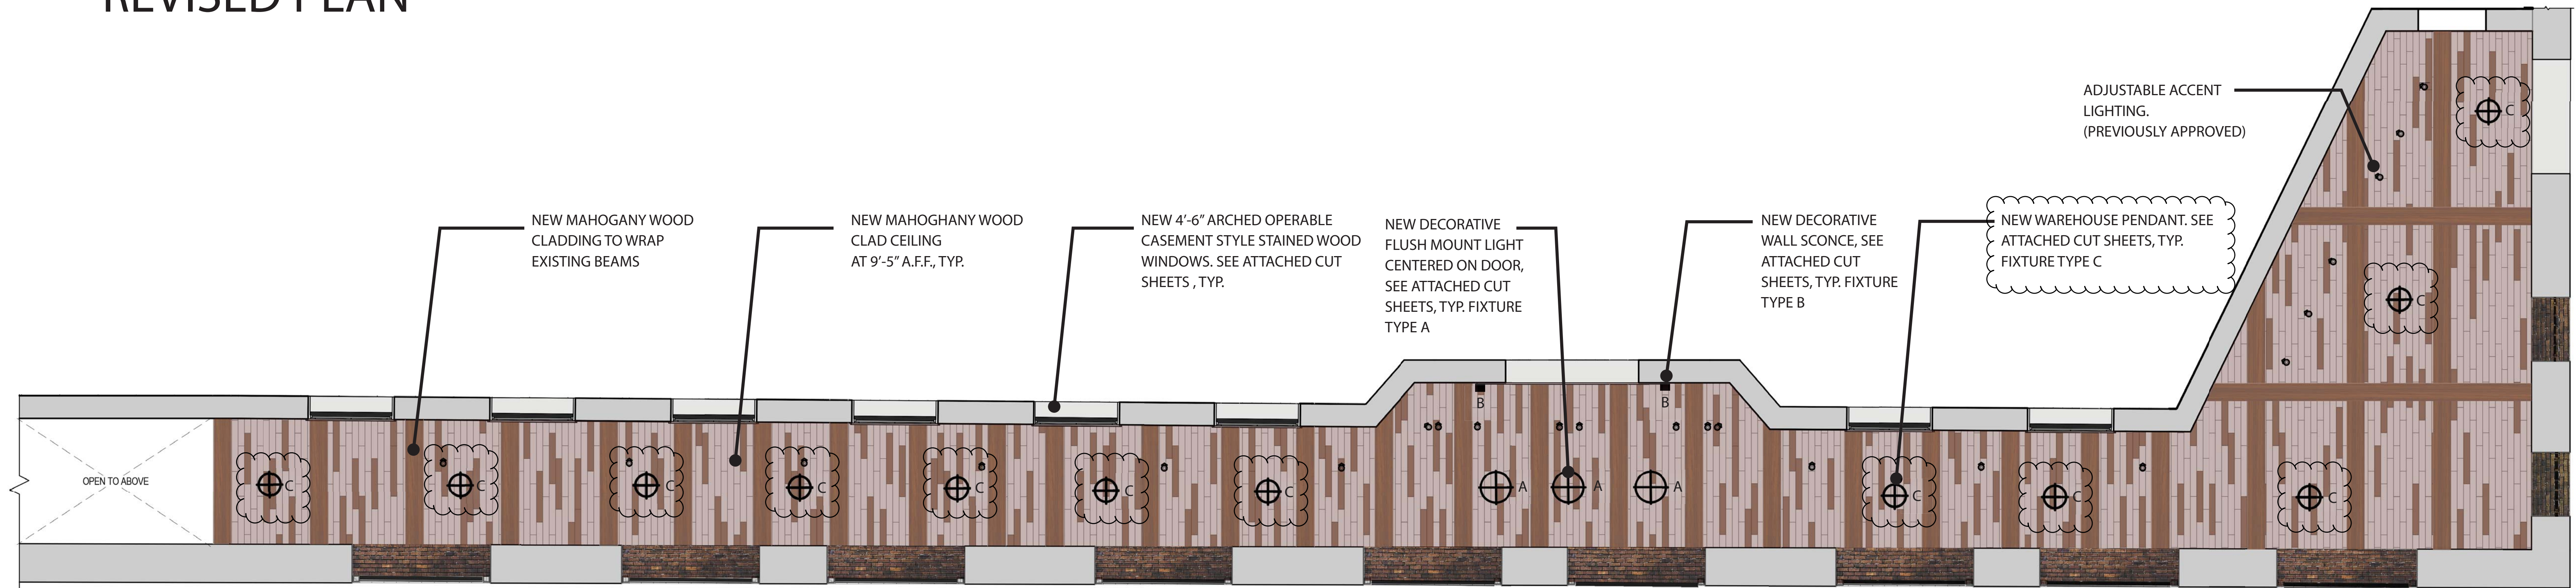

Polita

cocina & tequila bar

Lolita

cocina & tequila bar

REVISED FLOOR PLAN

Bergmeyer

05-17-2017

REVISED PLAN

Bergmeyer

05-17-2017

REVISED PLAN

REVISED REFLECTED CEILING PLAN

REVISED HARBORWALK PLANS

Bergmeyer

05-17-2017

DECORATIVE FLUSH MOUNT AT ENTRY

COSTA DEL SOL 324882ST

DESCRIPTION

Flush mount in stylized quatrefoil design features Marbella wrought iron finish and subtle iridescent textured glass.

U.S. DIMENSIONS & DETAILS

DIMENSIONS	H 10" x W 16"
WEIGHT	20 LBS
BULB	A-19
WATTS	60
BASE	Medium
SOCKET	Porcelain
BULB QTY.	2