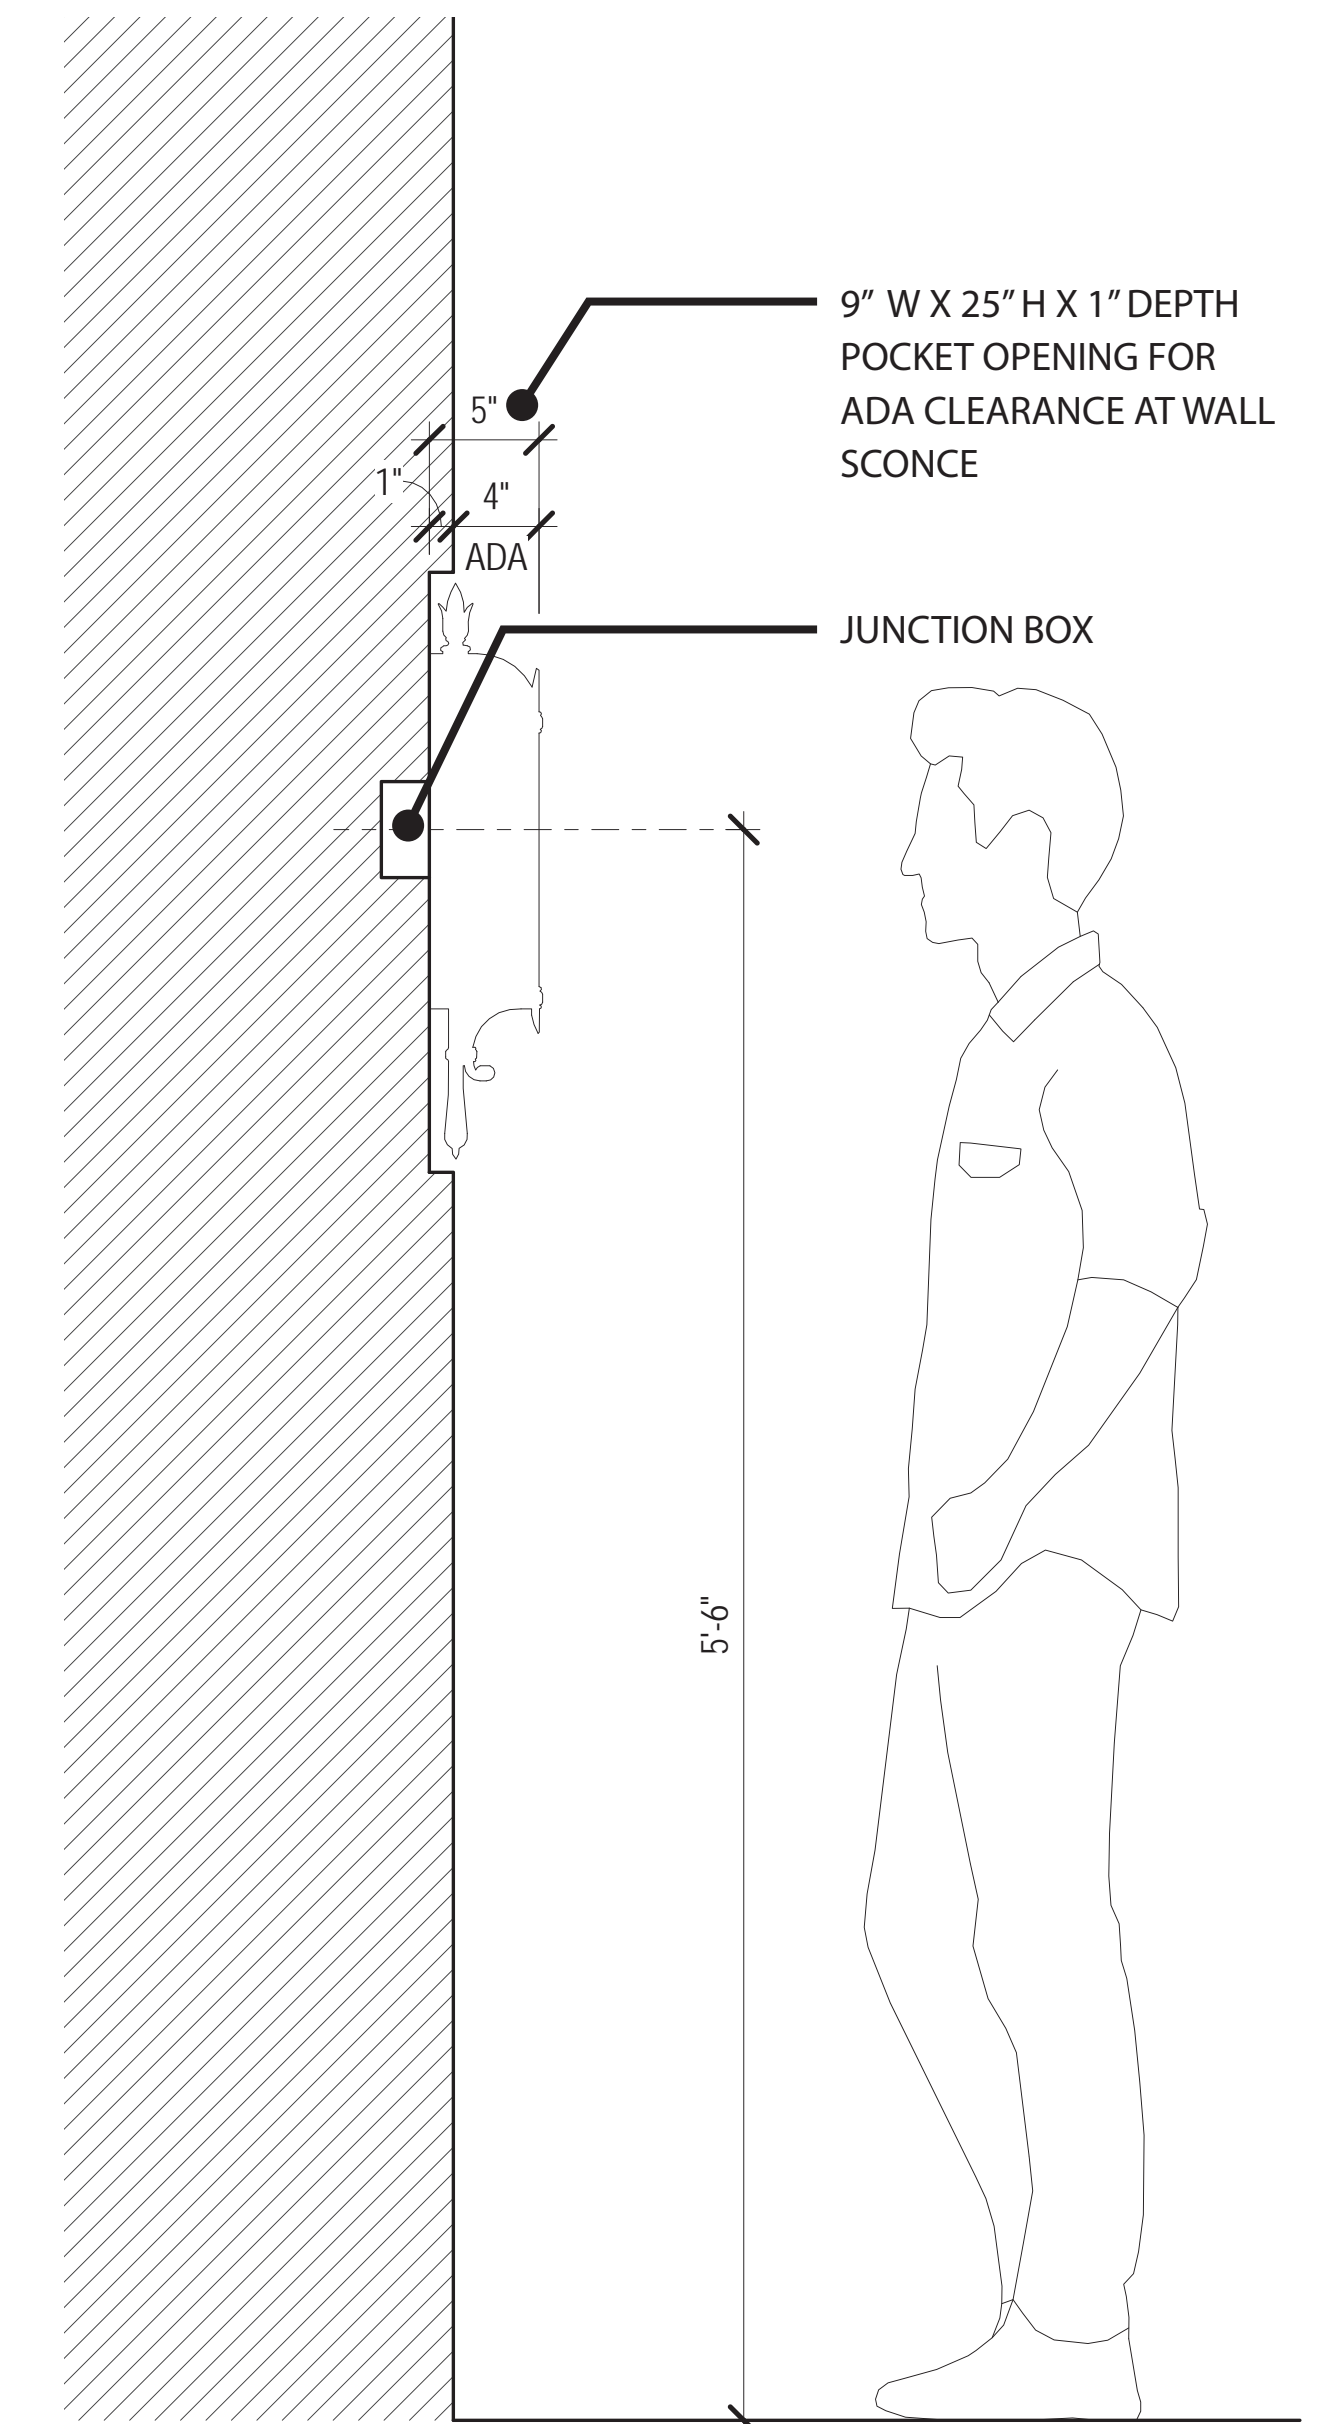

COSTA DEL SOL 324882ST

DESCRIPTION

Flush mount in stylized quatrefoil design features Marbella wrought iron finish and subtle iridescent textured glass.

U.S. DIMENSIONS & DETAILS

DIMENSIONS	H 10" x W 16"
WEIGHT	20 LBS
BULB	A-19
WATTS	60
BASE	Medium
SOCKET	Porcelain
BULB QTY.	2

METRIC DIMENSIONS & DETAILS

DIMENSIONS	H 25cm x W 41cm
WEIGHT	9 Kg.
BULB	A60 E27
WATTS	60
BASE	Medium
SOCKET	Thermoplastic
BULB QTY.	2

FIXTURE TYPE: A

DECORATIVE SCONCE AT ENTRY

COSTA DEL SOL 329681ST

DESCRIPTION

Wall sconce in stylized quatrefoil design features Marbella wrought iron finish and subtle iridescent textured glass.

U.S. DIMENSIONS & DETAILS

DIMENSIONS	H 24" x W 8" x D 5"
WEIGHT	9 LBS
BULB	B-10
WATTS	60
BASE	Candelabra
SOCKET	Porcelain
BULB QTY.	2

METRIC DIMENSIONS & DETAILS

DIMENSIONS	H 61cm x W 20cm x D 13cm
WEIGHT	4 Kg.
BULB	B35 E14
WATTS	60
BASE	Candelabra
SOCKET	Thermoplastic
BULB QTY.	2

FIXTURE TYPE: B

DETAIL - TYPE A

DETAIL - TYPE B

HARBORWALK LIGHT FIXTURE CUT SHEETS