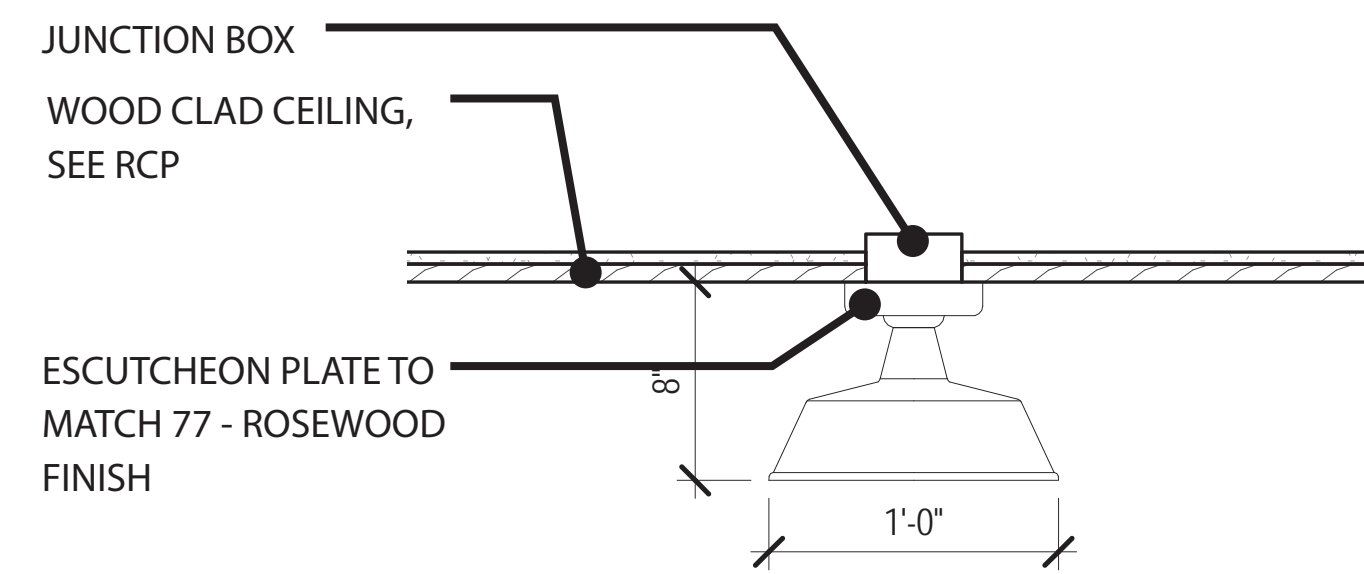

WAREHOUSE PENDANT LIGHT

DETAIL - TYPE C