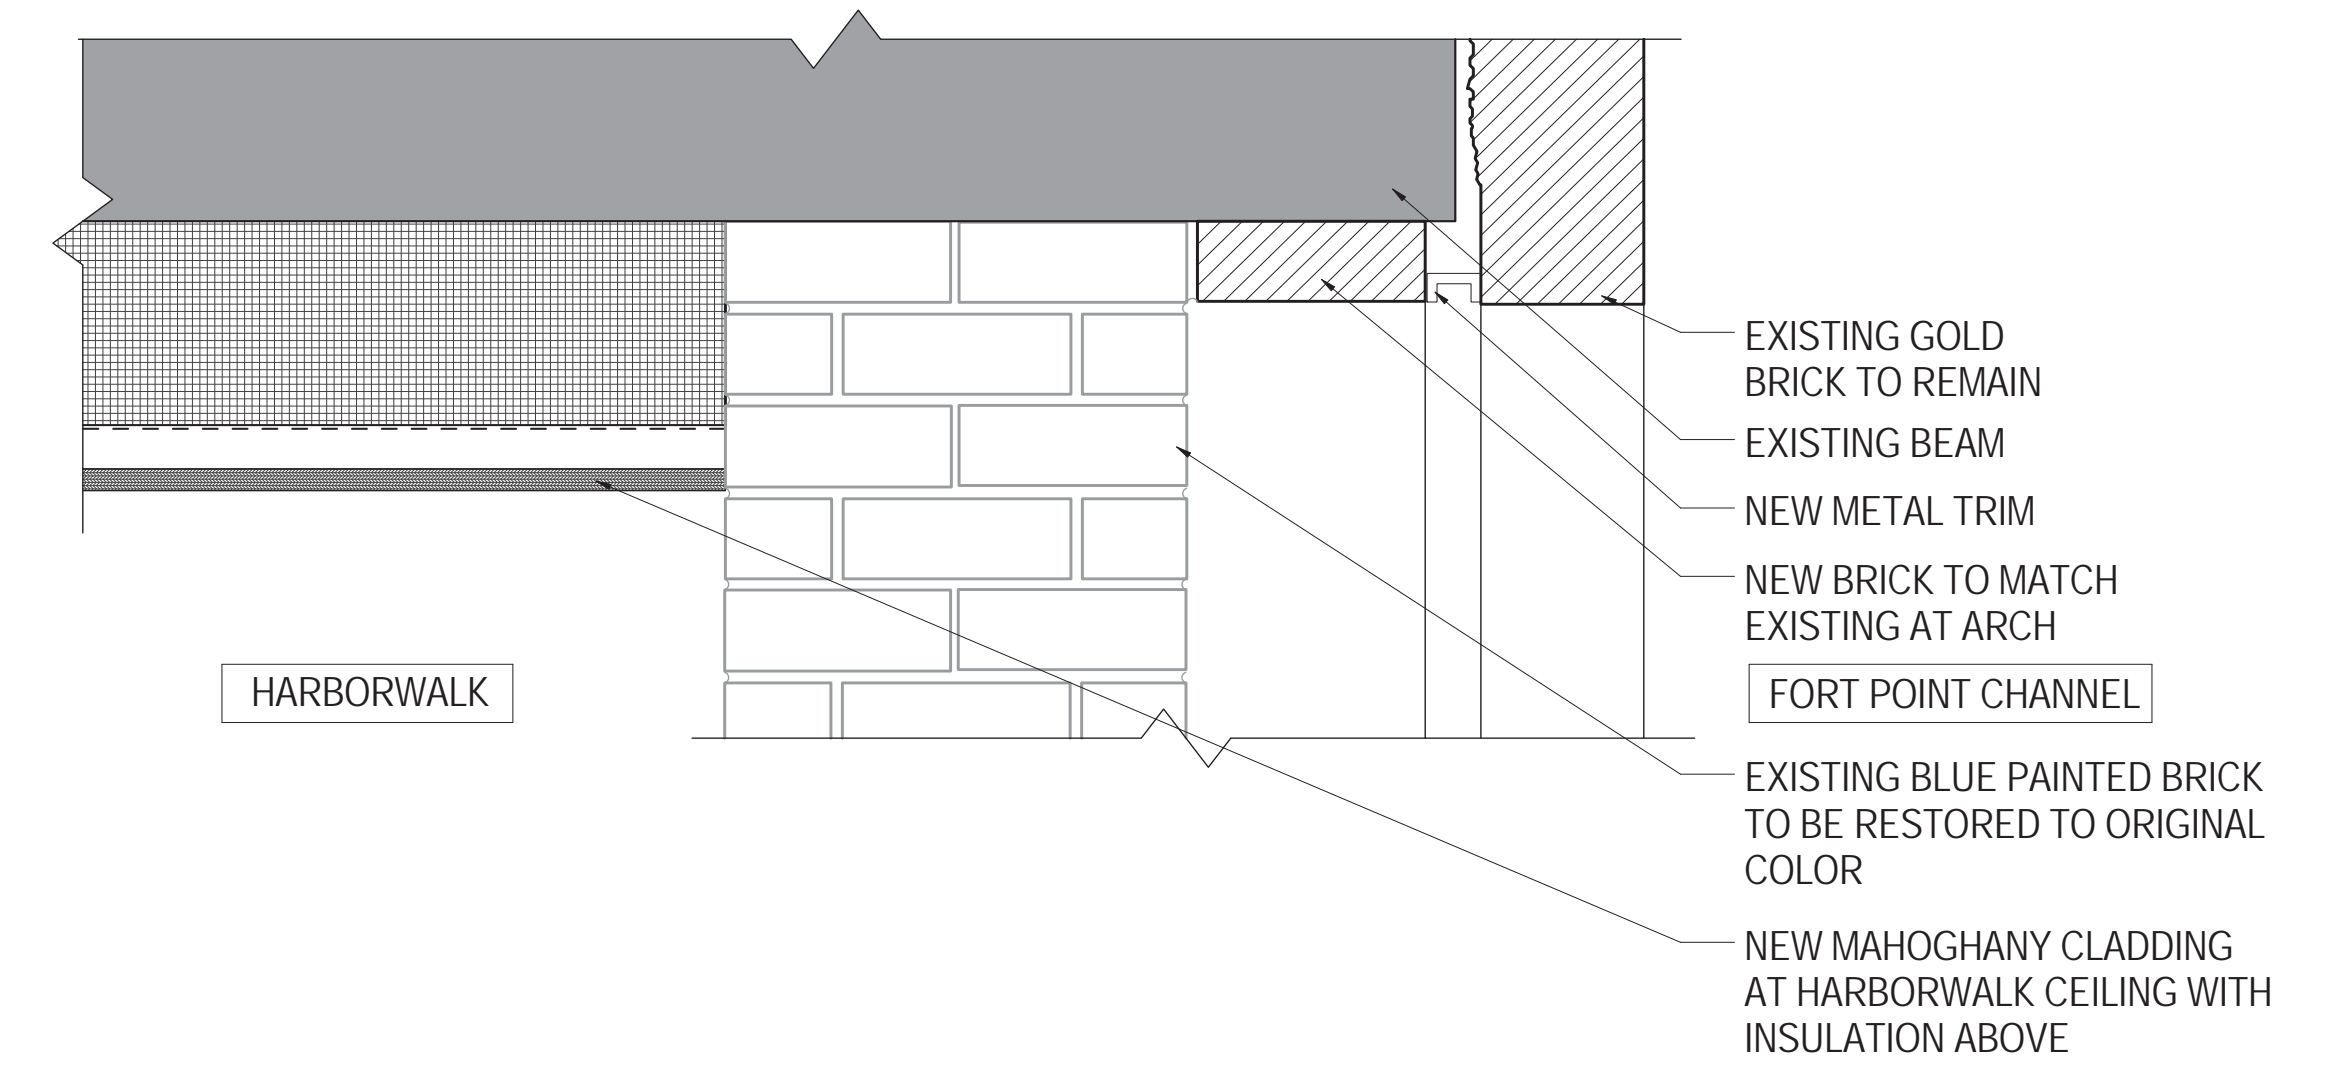

*Brushed Nickel Finish is for interior use only

FIXTURE TYPE: D

DETAIL - TYPE D

STEP LIGHT FIXTURE CUT SHEET

Bergmeyer

05-17-2017

EXISTING ELEVATION

FACING FORT POINT CHANNEL

Bergmeyer

05-17-2017

JAMB/HEAD DEMO

(1) JAMB

(2) HEAD

REVISED ELEVATION

FACING FORT POINT CHANNEL

Bergmeyer