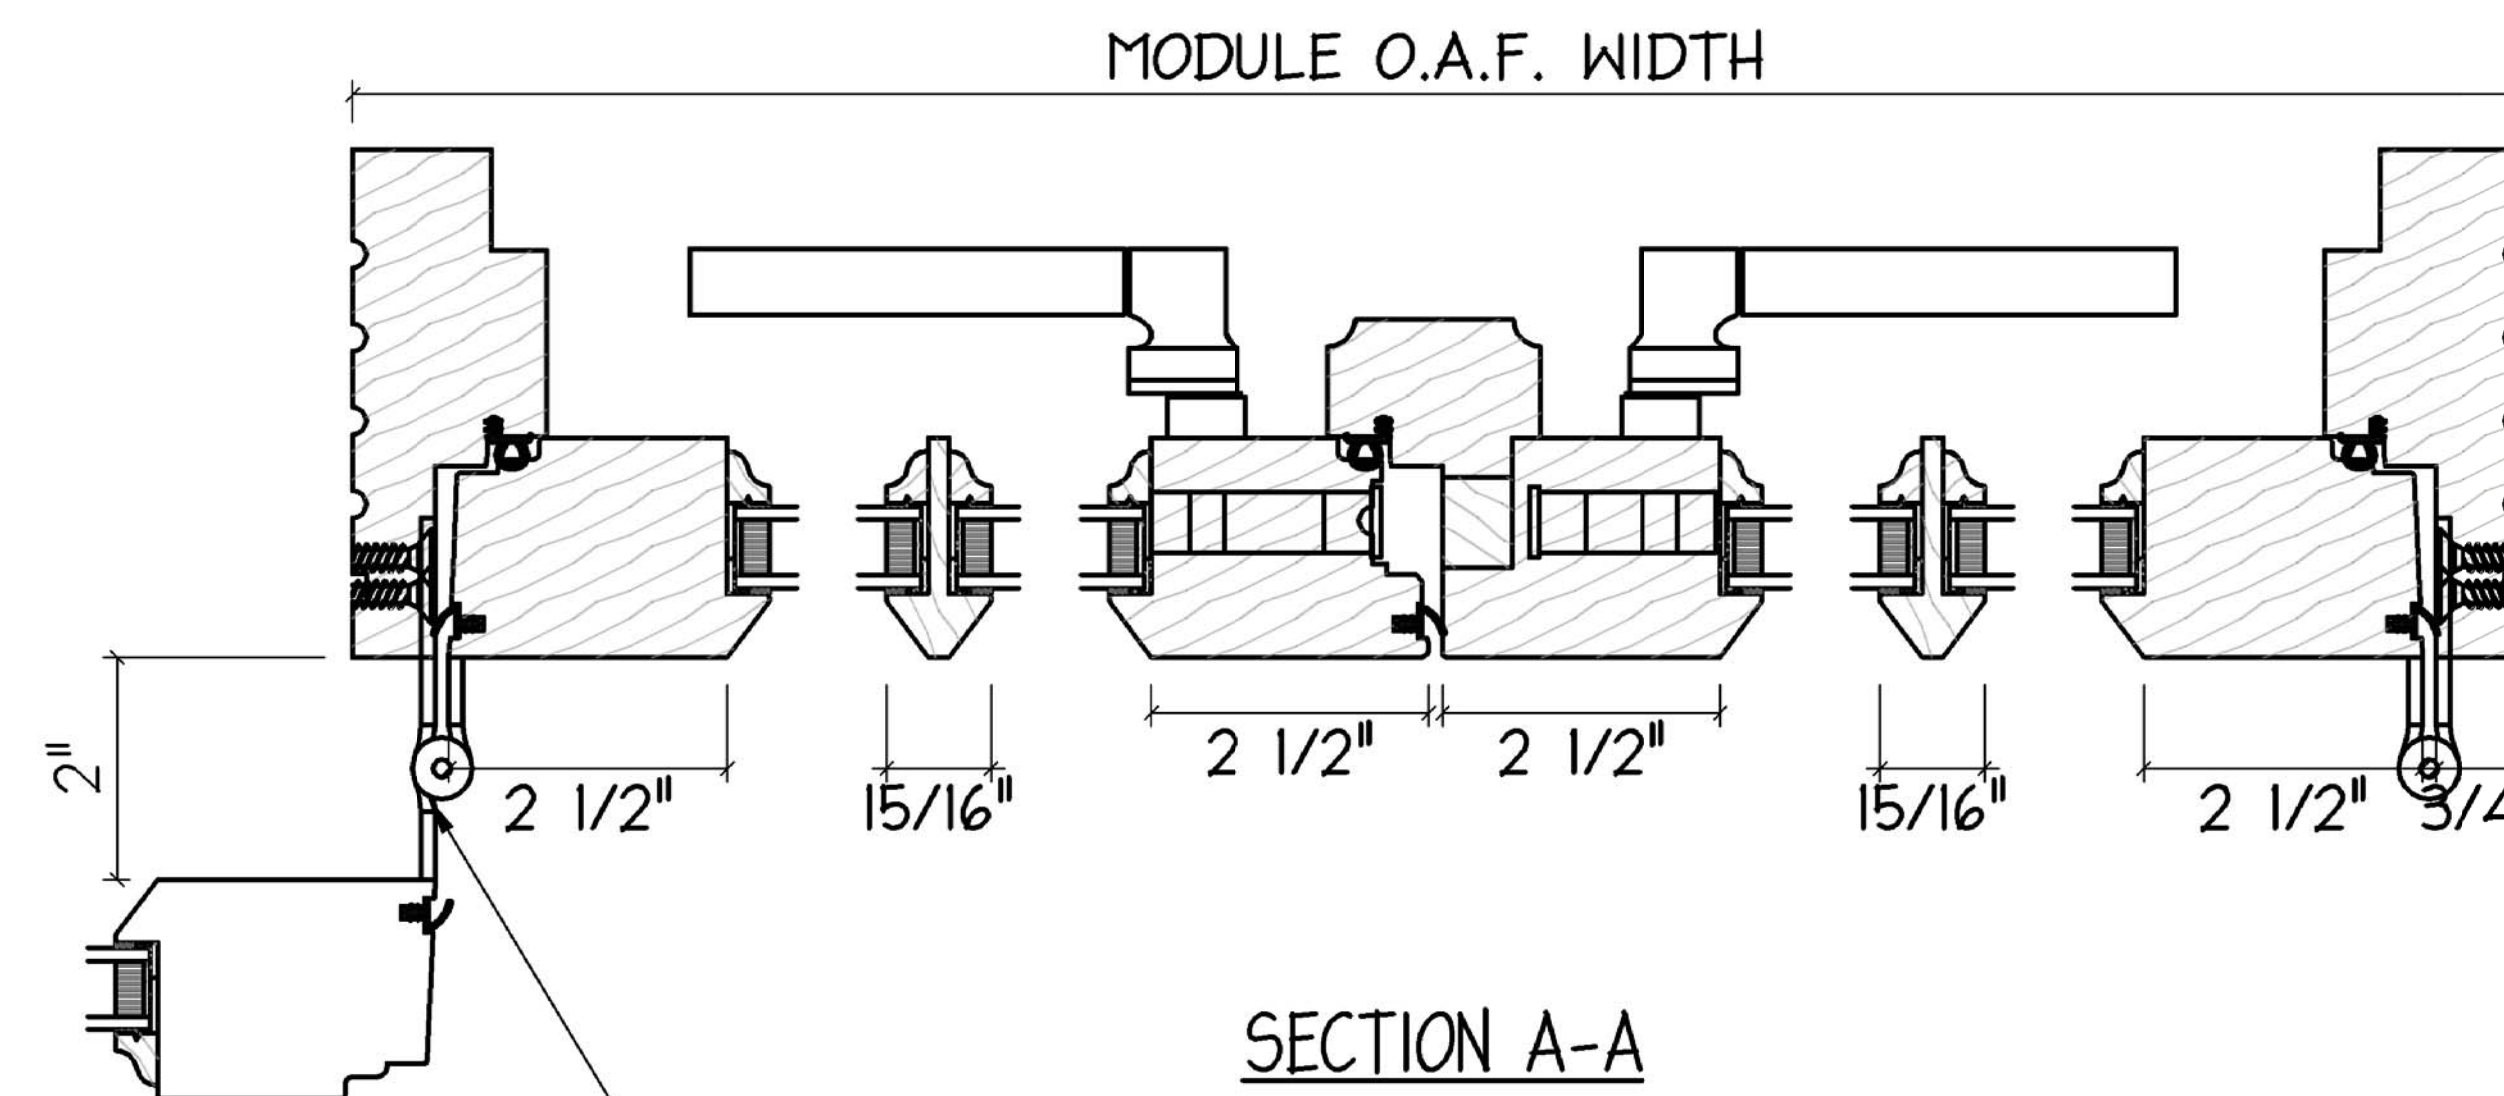

COSTA DEL SOL 324882ST

DESCRIPTION

Flush mount in stylized quatrefoil design features Marbella wrought iron finish and subtle iridescent textured glass.

U.S. DIMENSIONS & DETAILS

DIMENSIONS	H 10" x W 16"
WEIGHT	20 LBS
BULB	A-19
WATTS	60
BASE	Medium
SOCKET	Porcelain
BULB QTY.	2

WINDOW DETAILS

Bergmeyer

05-17-2017

SECTION I-I

SECTION A-A

SUPPLIED WITH 4 1/2" X 4 1/2" HINGES
TO CLEAR TRIM BY OTHERS

CUSTOM

All shop drawings and copies thereof
remain the exclusive property of
Dynamic Windows & Doors Inc.
Copyright © 2017 All rights reserved.
Eclipse Version: 4.37.122 Sections Version: 14.14712