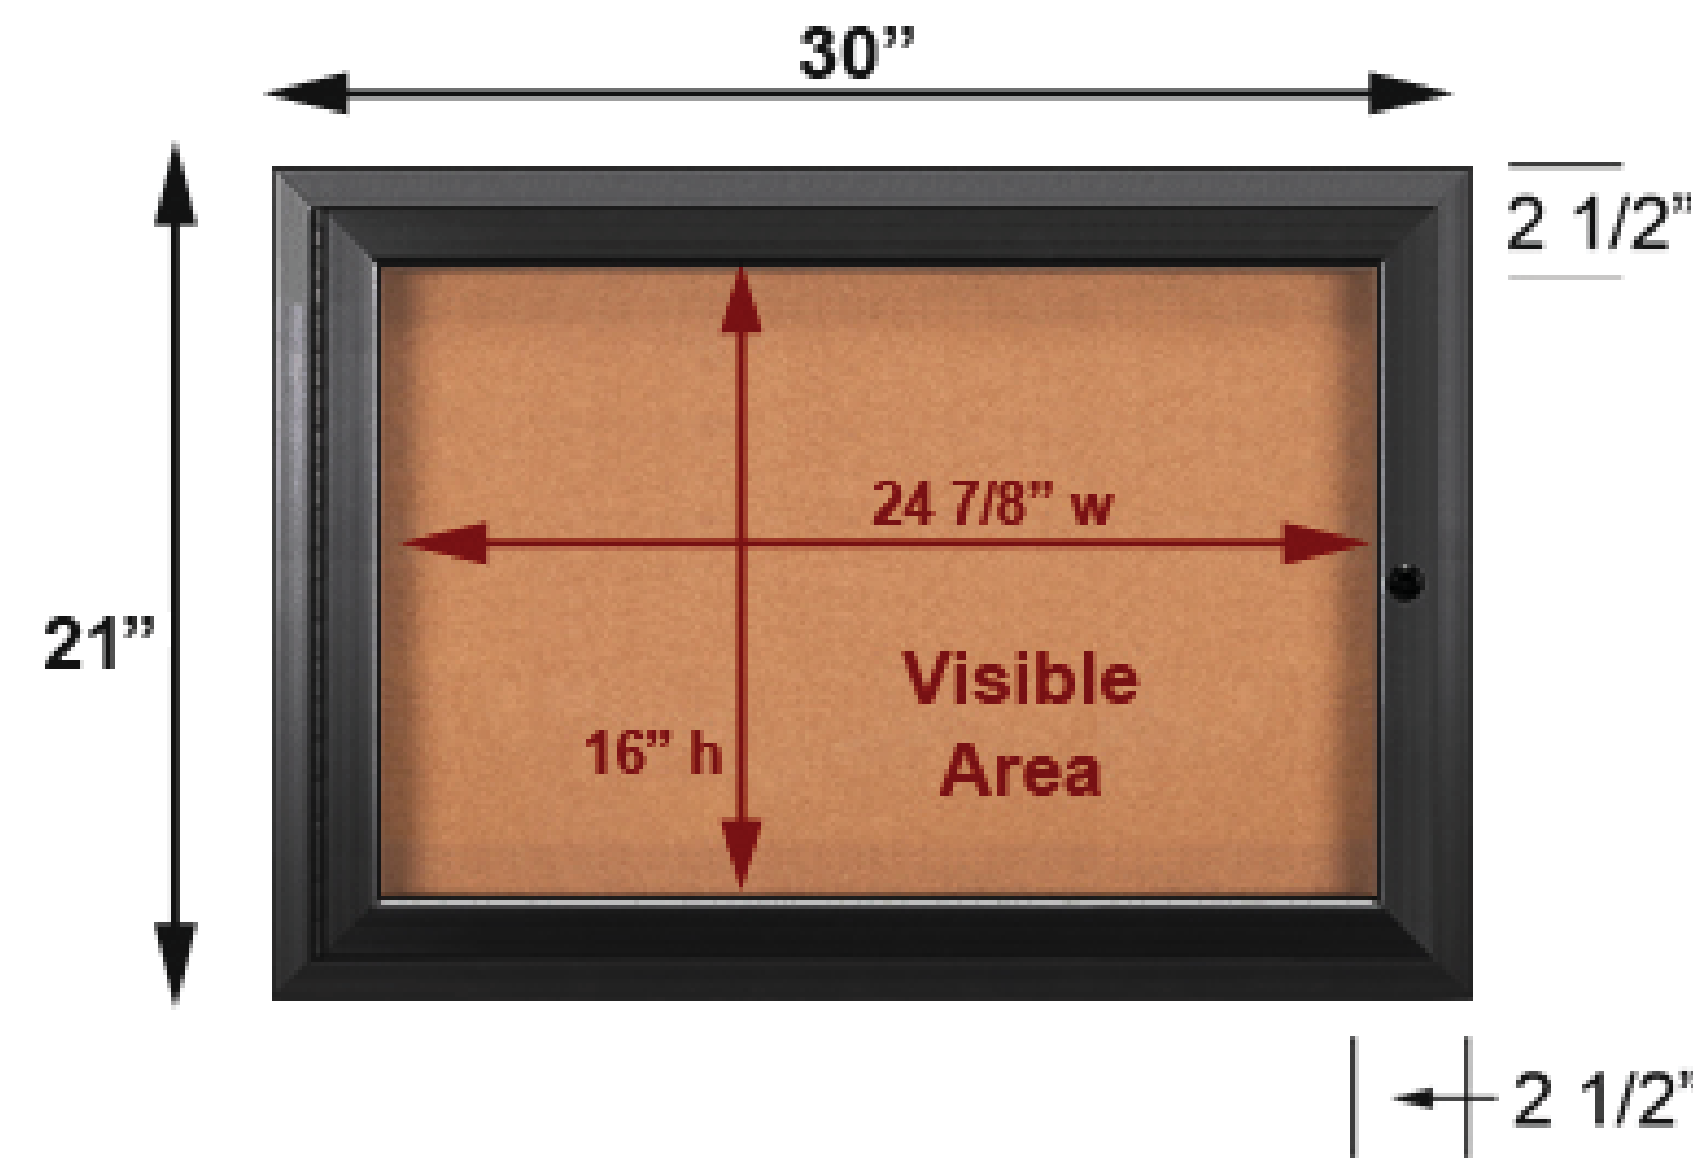

- UL approved LED Strip Lighting
- Cool White LED Lighting
- LED Life: 50,000 hours

**We provide a 3-wire cord attached to the ballast / transformer inside the display case. When installing you should use a licensed electrician / installer to bring power to the display. The installer will best decide where to exit the hardwire provided (we do not provide an exit hole as we feel its best for the installer to decide the best exit point for power supply).

Please note when ordering LEDs the Overall Depth will switch to 3 1/8" and the Interior Depth will switch to 1 5/8".

We offer THREE LED Lighting Options as detailed below;

TOP LIGHTING (ONE SIDE)

For this option we place an LED strip light on the top side of the interior display case. The light will shine downward onto the interior case, highlighting the contents inside.

TWO LONGER SIDES

For this option we place an LED strip light along the 2 longer sides of the interior display case. The light will shine from 2 sides of the interior case, bringing more highlighting to the contents inside.

INSIDE PERIMETER (ALL 4 SIDES)

For this option we place an LED strip light along the entire Perimeter of the interior display case. The light will shine from all 4 sides of the interior case, bringing more light intensity to the contents being displayed inside.

BOX OVERALL DIMENSIONS