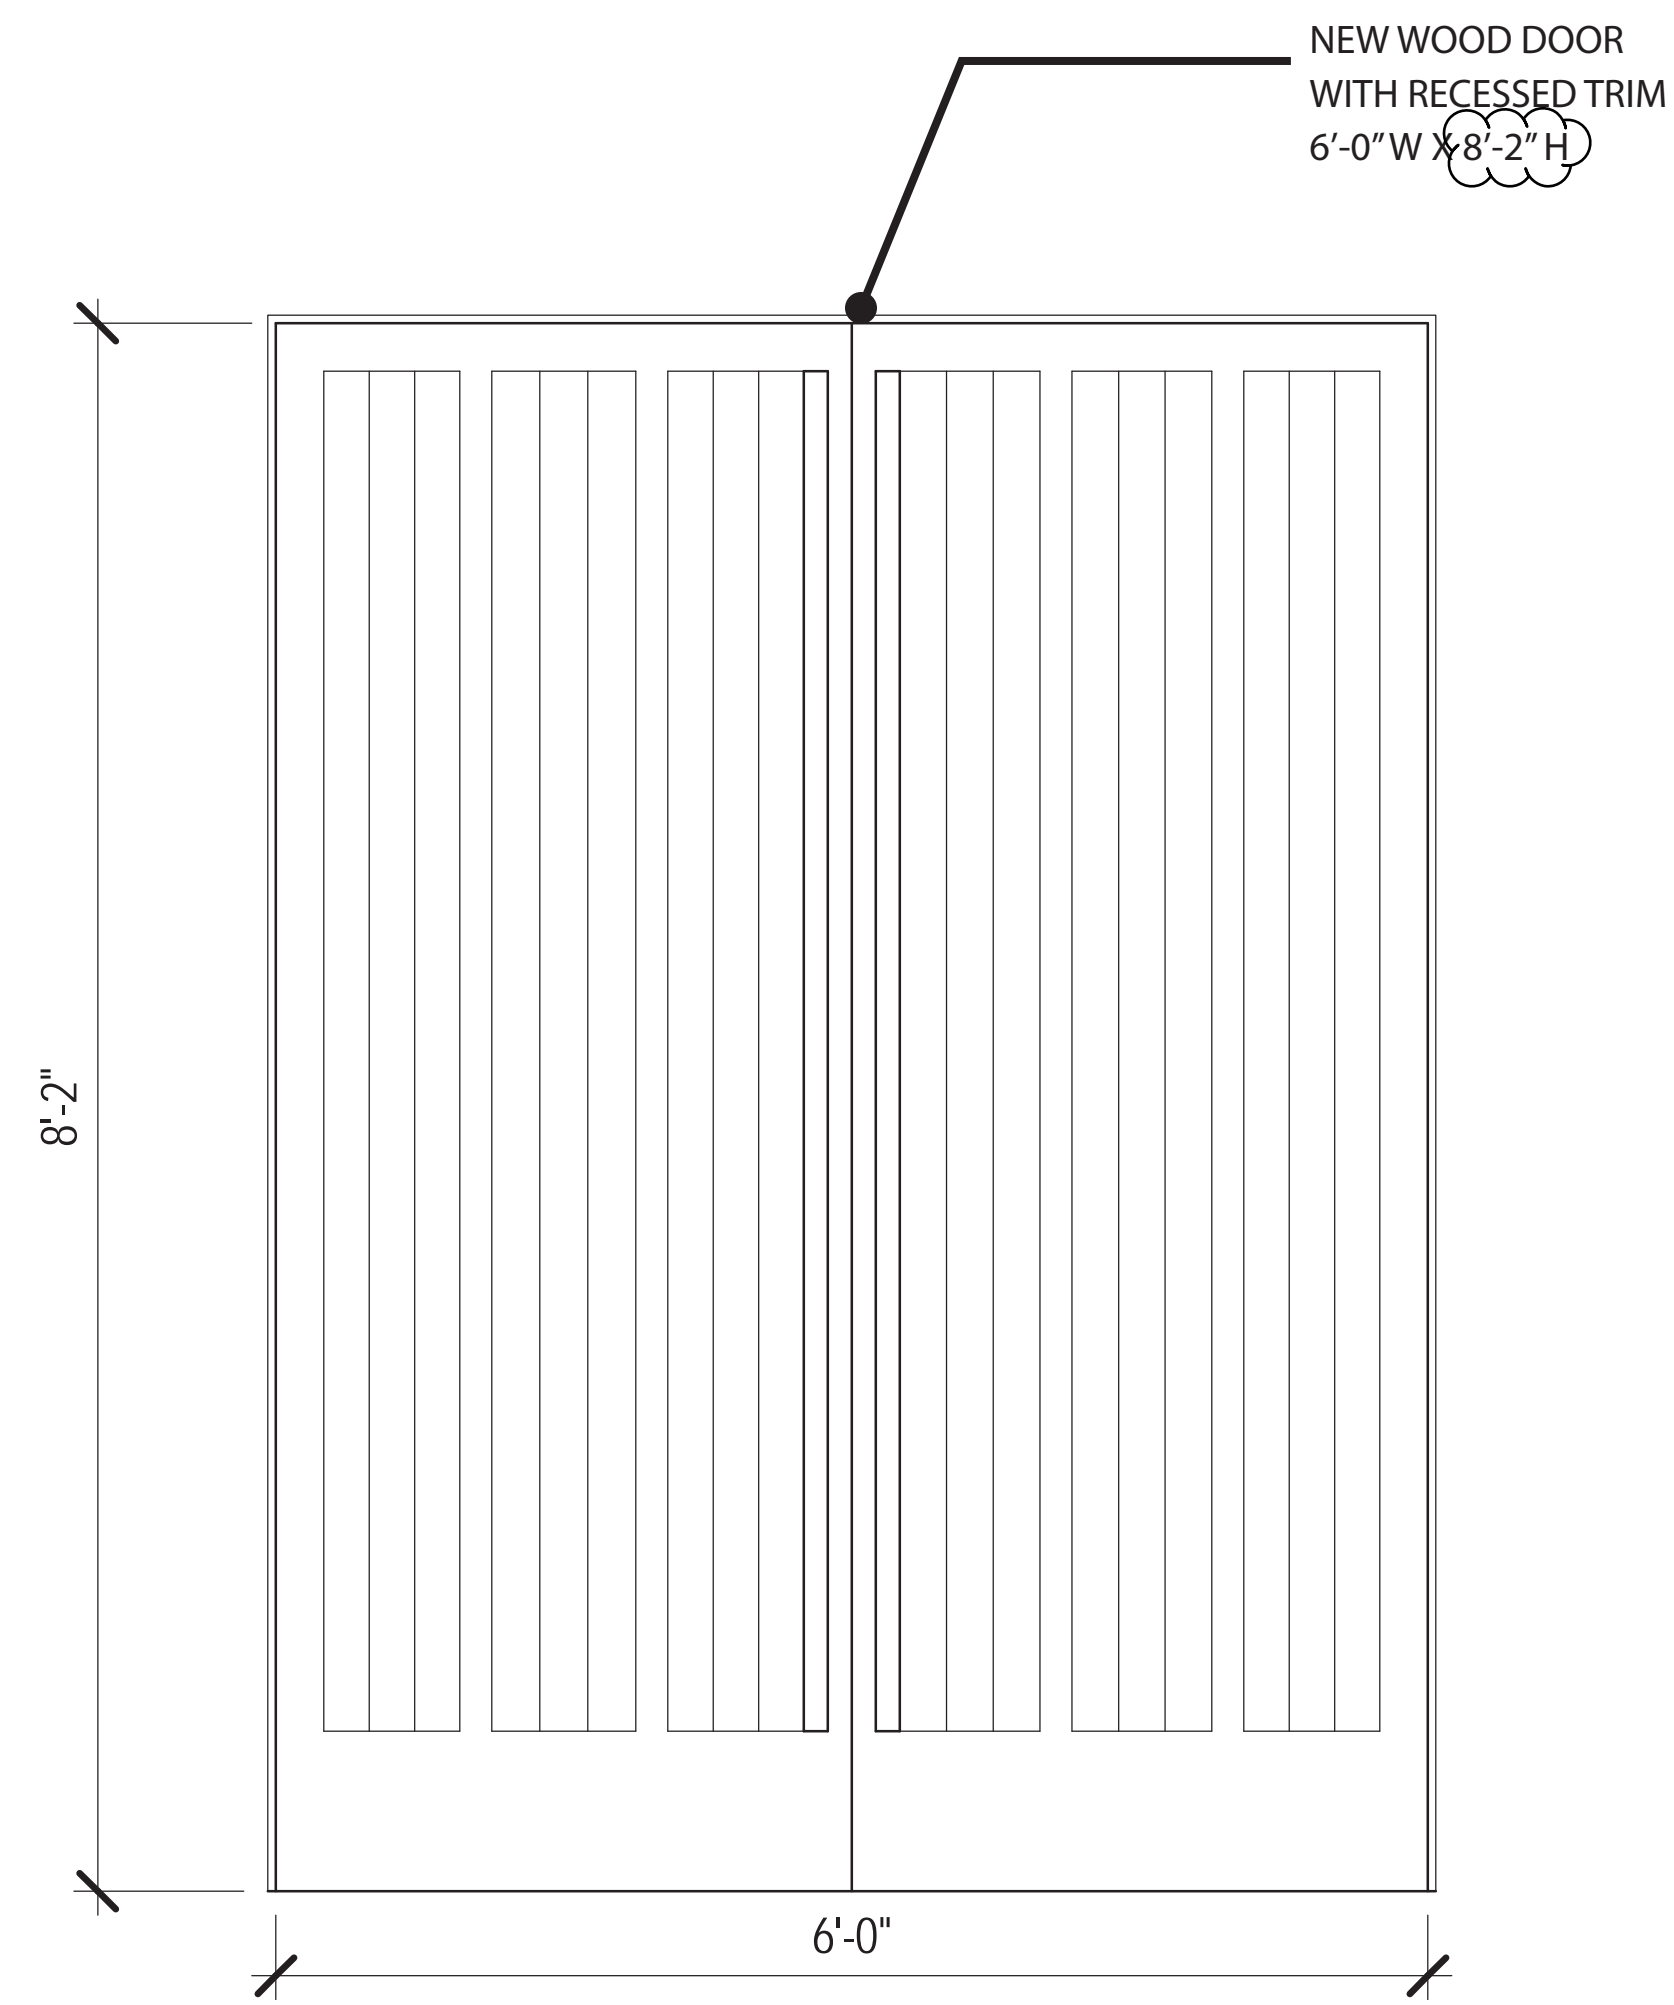

SCALE : 1/4" = 1"

Q³

WINDOW DETAILS

Bergmeyer

05-17-2017

WOOD DOOR HEAD

WOOD DOOR JAMB

(DOOR 101) HARBORWALK ENTRY