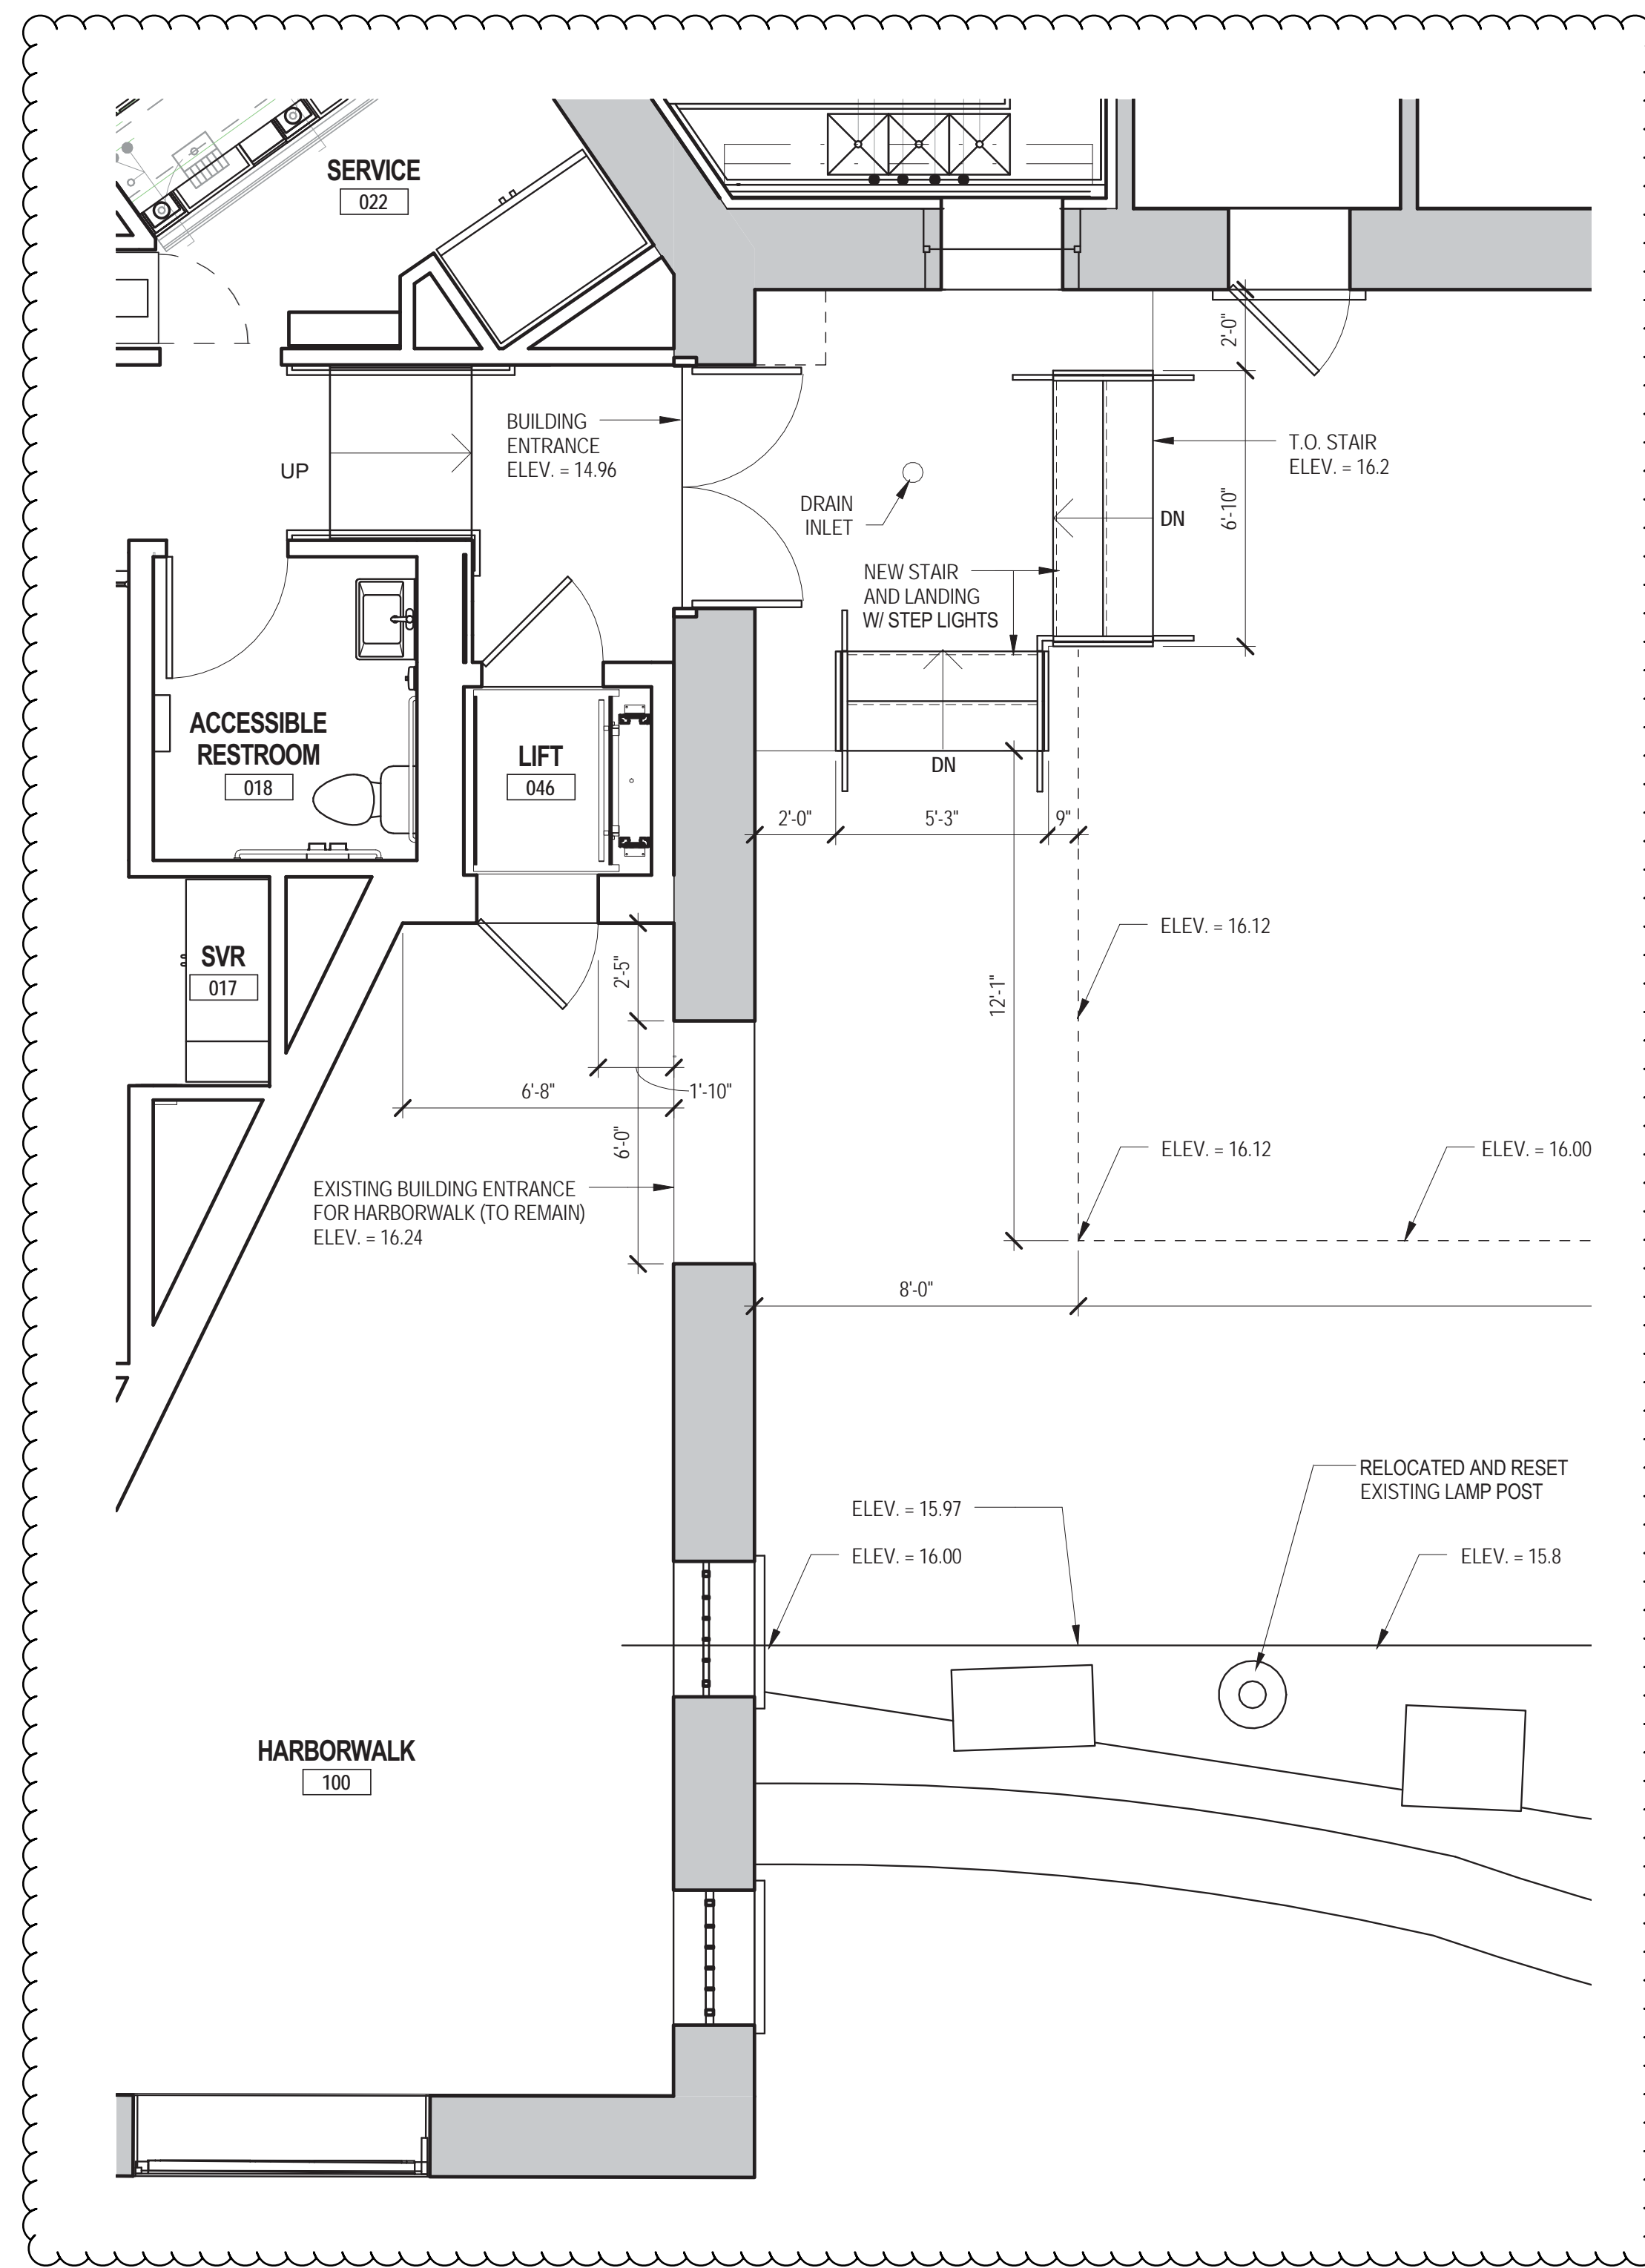

REVISED PLAN