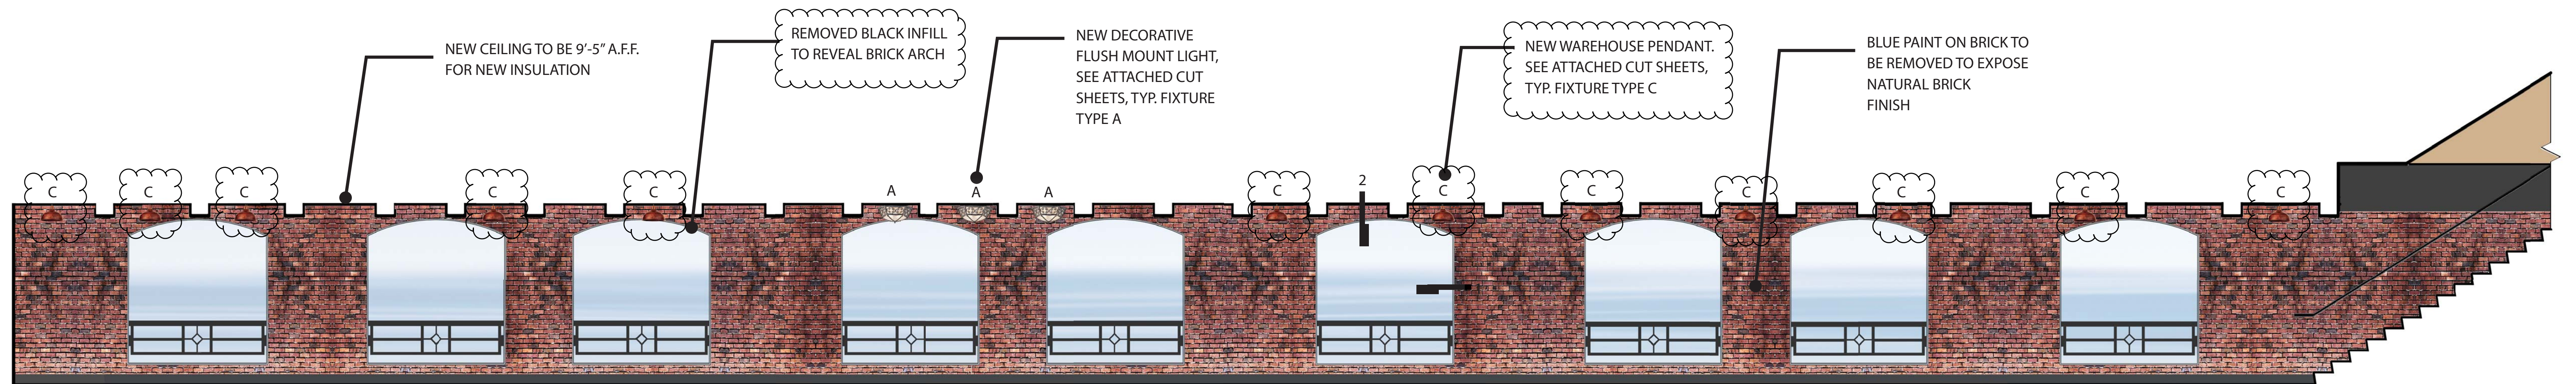

Bergmeyer

05-17-2017

JAMB/HEAD DEMO

(1) JAMB

(2) HEAD

REVISED ELEVATION

FACING FORT POINT CHANNEL

Bergmeyer

05-17-2017

Volita

cocina & tequila bar

EXISTING ELEVATION

REVISED ELEVATION

FACING LOLITA COCINA

Bergmeyer

05-17-2017

REVISED PLAN

REVISED ELEVATION

FACING HARBORWALK ENTRY

Bergmeyer

05-17-2017

REVISED ELEVATION

FACING NECCO COURT

WOOD SAMPLE