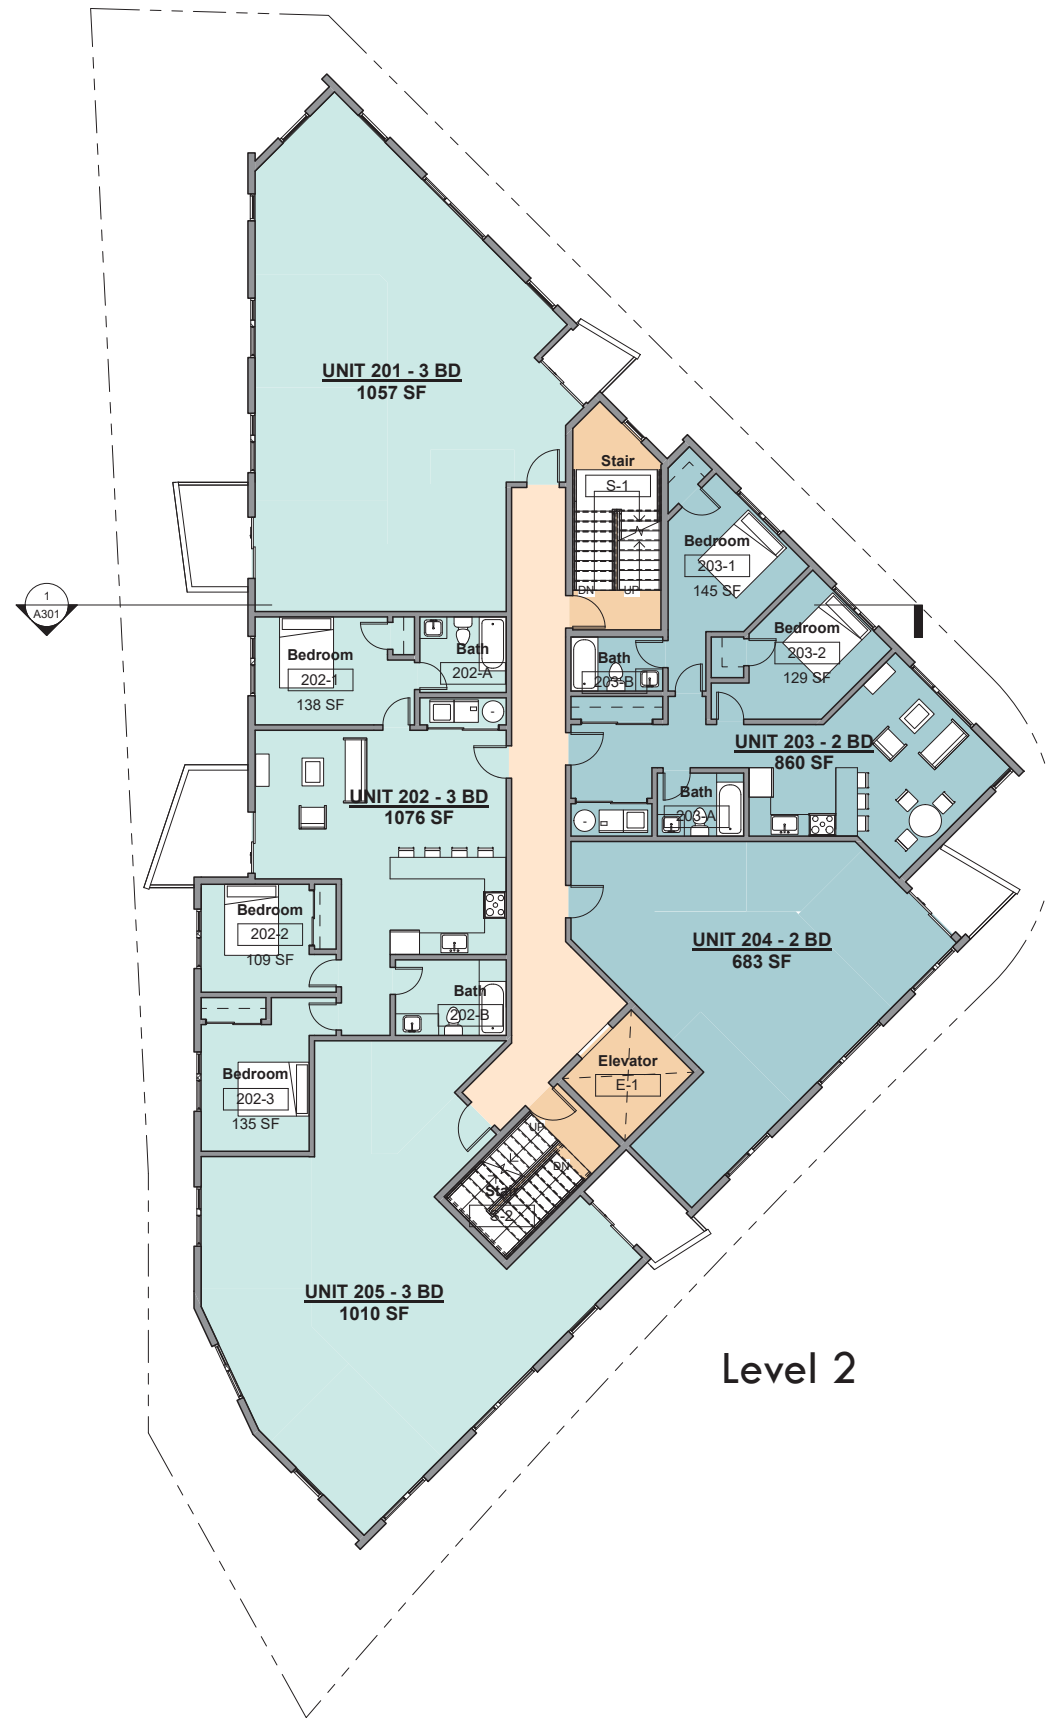

75 - 81 DUDLEY ST.

6 KENILWORTH ST.

HIGHLAND HOMES

TWENTY AT LUMA

64 ALPINE ST.

LOT D SNR HOUSING

24 WESTMINSTER AVE.

+

2451 WASHINGTON ST.

75 DUDLEY ST.

DUDLEY SQUARE - ROXBURY

THE NEIGHBORS' CONTRIBUTION

MASSING ON A TRIANGULAR SITE

SUSTAINABLE DESIGN

IN THE SAME FAMILY

2451 WASHINGTON ST.

2451 WASHINGTON ST.

75-81 DUDLEY ST.

6 KENILWORTH ST.

75-81 DUDLEY ST.

6 KENILWORTH ST.

NEIGHBORING SCALES

ACTIVATING THE GROUND

12 PARKING SPOTS

6 KENILWORTH ST.

2451 WASHINGTON ST.

JUSTICE EDWARD O. GOURDIN
VETERANS MEMORIAL PARK

FIRST TIME HOME OWNERSHIP

12 PARKING SPOTS

Size of Unit	Restricted at 80% of AMI	Restricted at 100% of AMI	Total Units
1 Bedroom	2	2	4
2 Bedroom	5	5	10
3 Bedroom	2	1	3
Totals	9	8	17