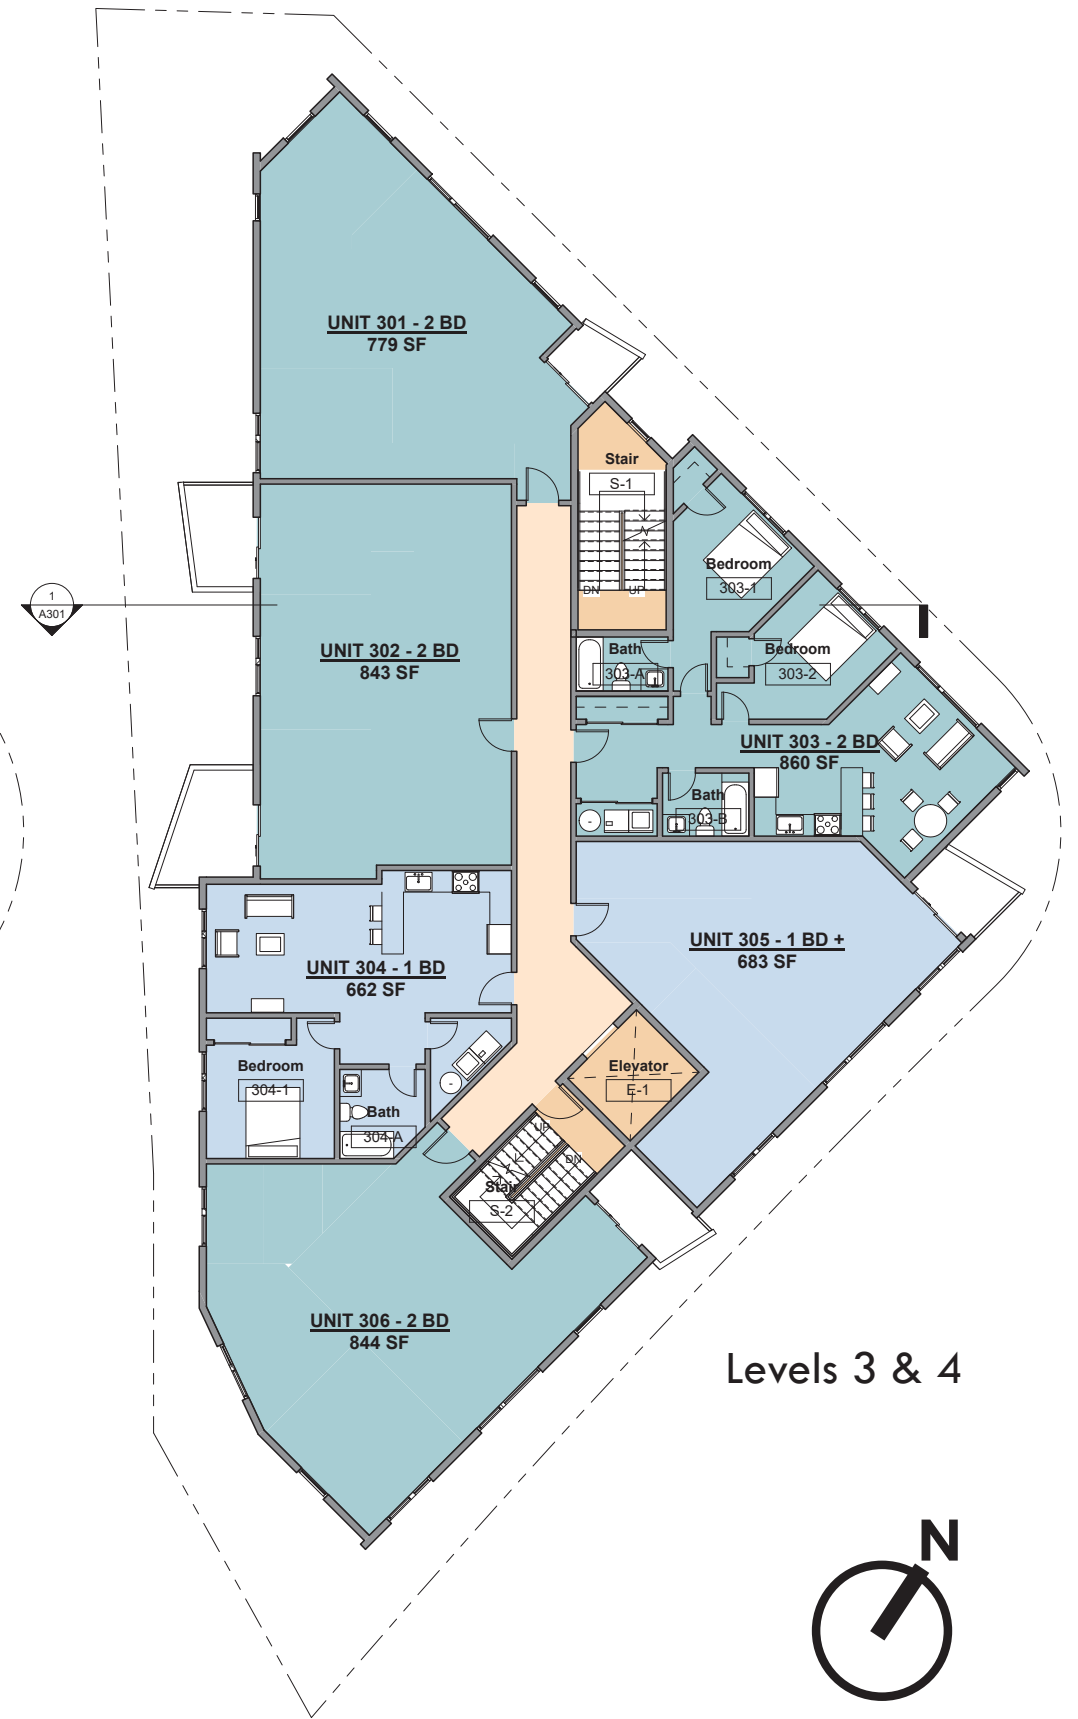

75 - 81 DUDLEY ST.

6 KENILWORTH ST.

HIGHLAND HOMES

TWENTY AT LUMA

64 ALPINE ST.

LOT D SNR HOUSING

24 WESTMINSTER AVE.

+

2451 WASHINGTON ST.

75 DUDLEY ST.

DUDLEY SQUARE - ROXBURY

THE NEIGHBORS' CONTRIBUTION

MASSING ON A TRIANGULAR SITE

SUSTAINABLE DESIGN

IN THE SAME FAMILY

2451 WASHINGTON ST.

2451 WASHINGTON ST.

75-81 DUDLEY ST.

6 KENILWORTH ST.

75-81 DUDLEY ST.

6 KENILWORTH ST.

NEIGHBORING SCALES

ACTIVATING THE GROUND

12 PARKING SPOTS

6 KENILWORTH ST.

2451 WASHINGTON ST.

JUSTICE EDWARD O. GOURDIN
VETERANS MEMORIAL PARK

FIRST TIME HOME OWNERSHIP

12 PARKING SPOTS

Size of Unit	Restricted at 80% of AMI	Restricted at 100% of AMI	Total Units
1 Bedroom	2	2	4
2 Bedroom	5	5	10
3 Bedroom	2	1	3
Totals	9	8	17