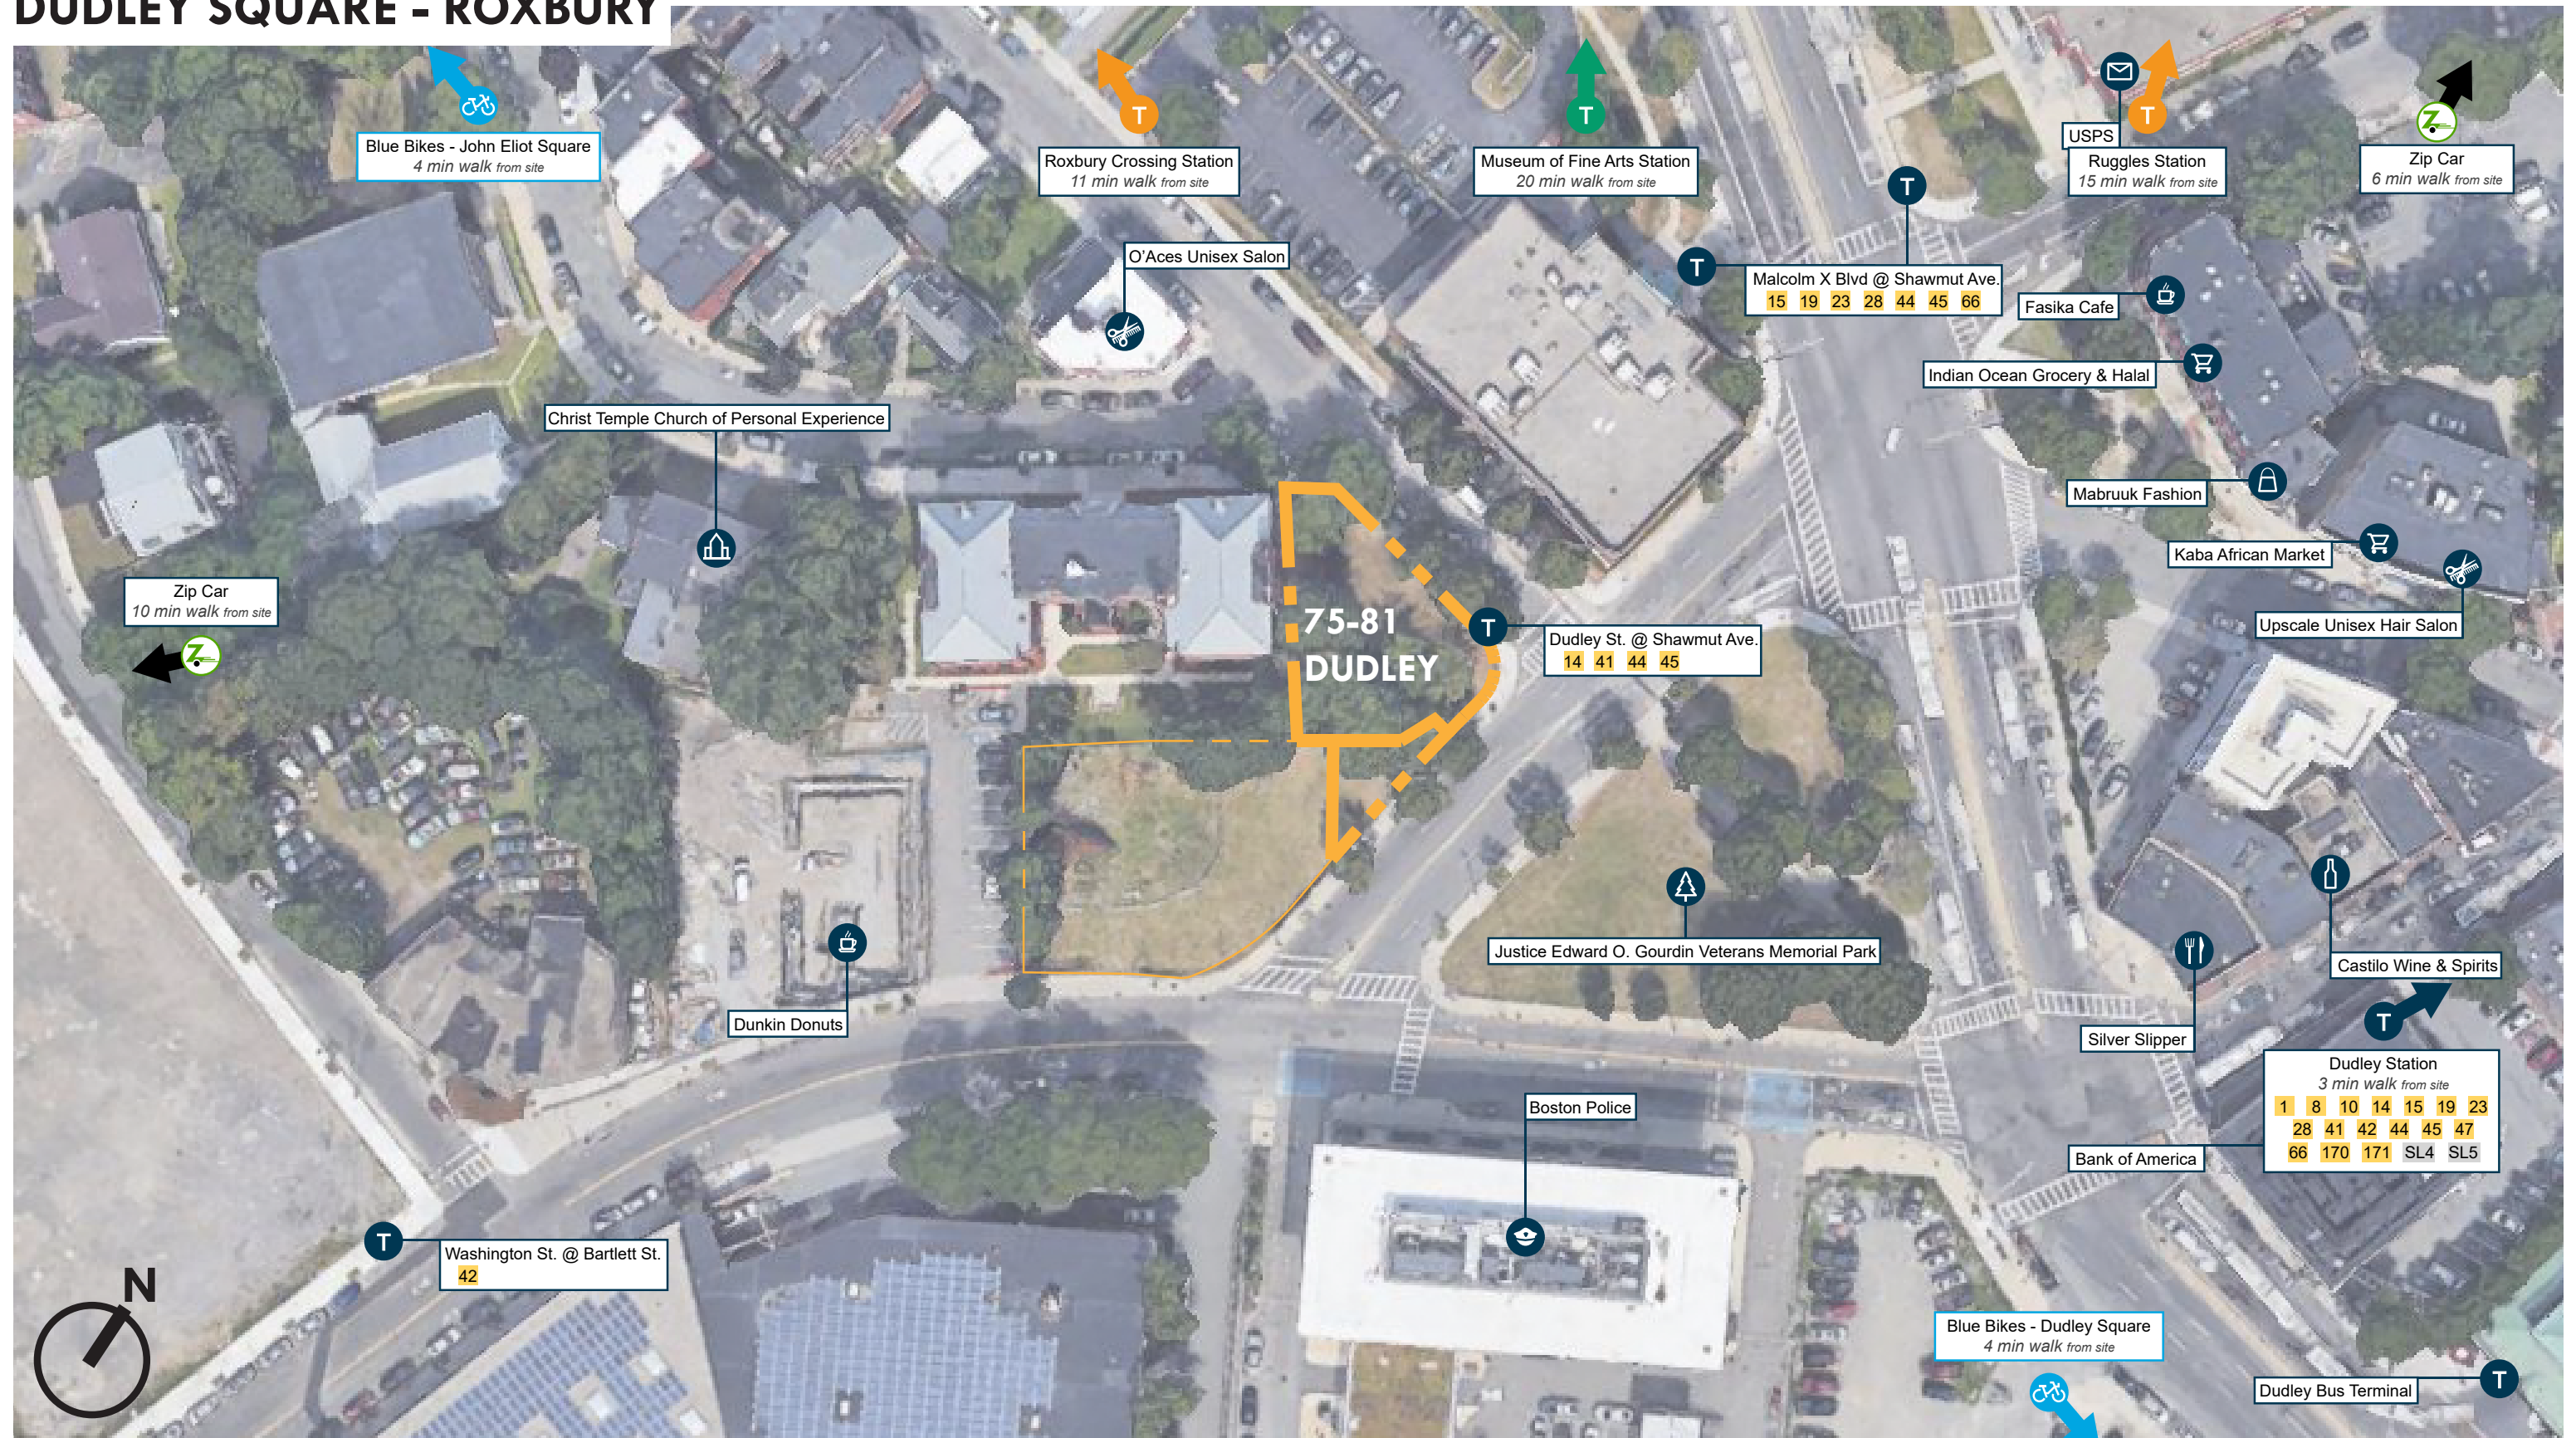

75 - 81 DUDLEY ST.

6 KENILWORTH ST.

HIGHLAND HOMES

TWENTY AT LUMA

64 ALPINE ST.

LOT D SNR HOUSING

24 WESTMINSTER AVE.

+

2451 WASHINGTON ST.

75 DUDLEY ST.

DUDLEY SQUARE - ROXBURY

THE NEIGHBORS' CONTRIBUTION

MASSING ON A TRIANGULAR SITE

SUSTAINABLE DESIGN

IN THE SAME FAMILY

2451 WASHINGTON ST.

2451 WASHINGTON ST.

75-81 DUDLEY ST.

6 KENILWORTH ST.

75-81 DUDLEY ST.

6 KENILWORTH ST.

NEIGHBORING SCALES

ACTIVATING THE GROUND

12 PARKING SPOTS

6 KENILWORTH ST.

2451 WASHINGTON ST.

JUSTICE EDWARD O. GOURDIN
VETERANS MEMORIAL PARK

FIRST TIME HOME OWNERSHIP

12 PARKING SPOTS

Size of Unit	Restricted at 80% of AMI	Restricted at 100% of AMI	Total Units
1 Bedroom	2	2	4
2 Bedroom	5	5	10
3 Bedroom	2	1	3
Totals	9	8	17