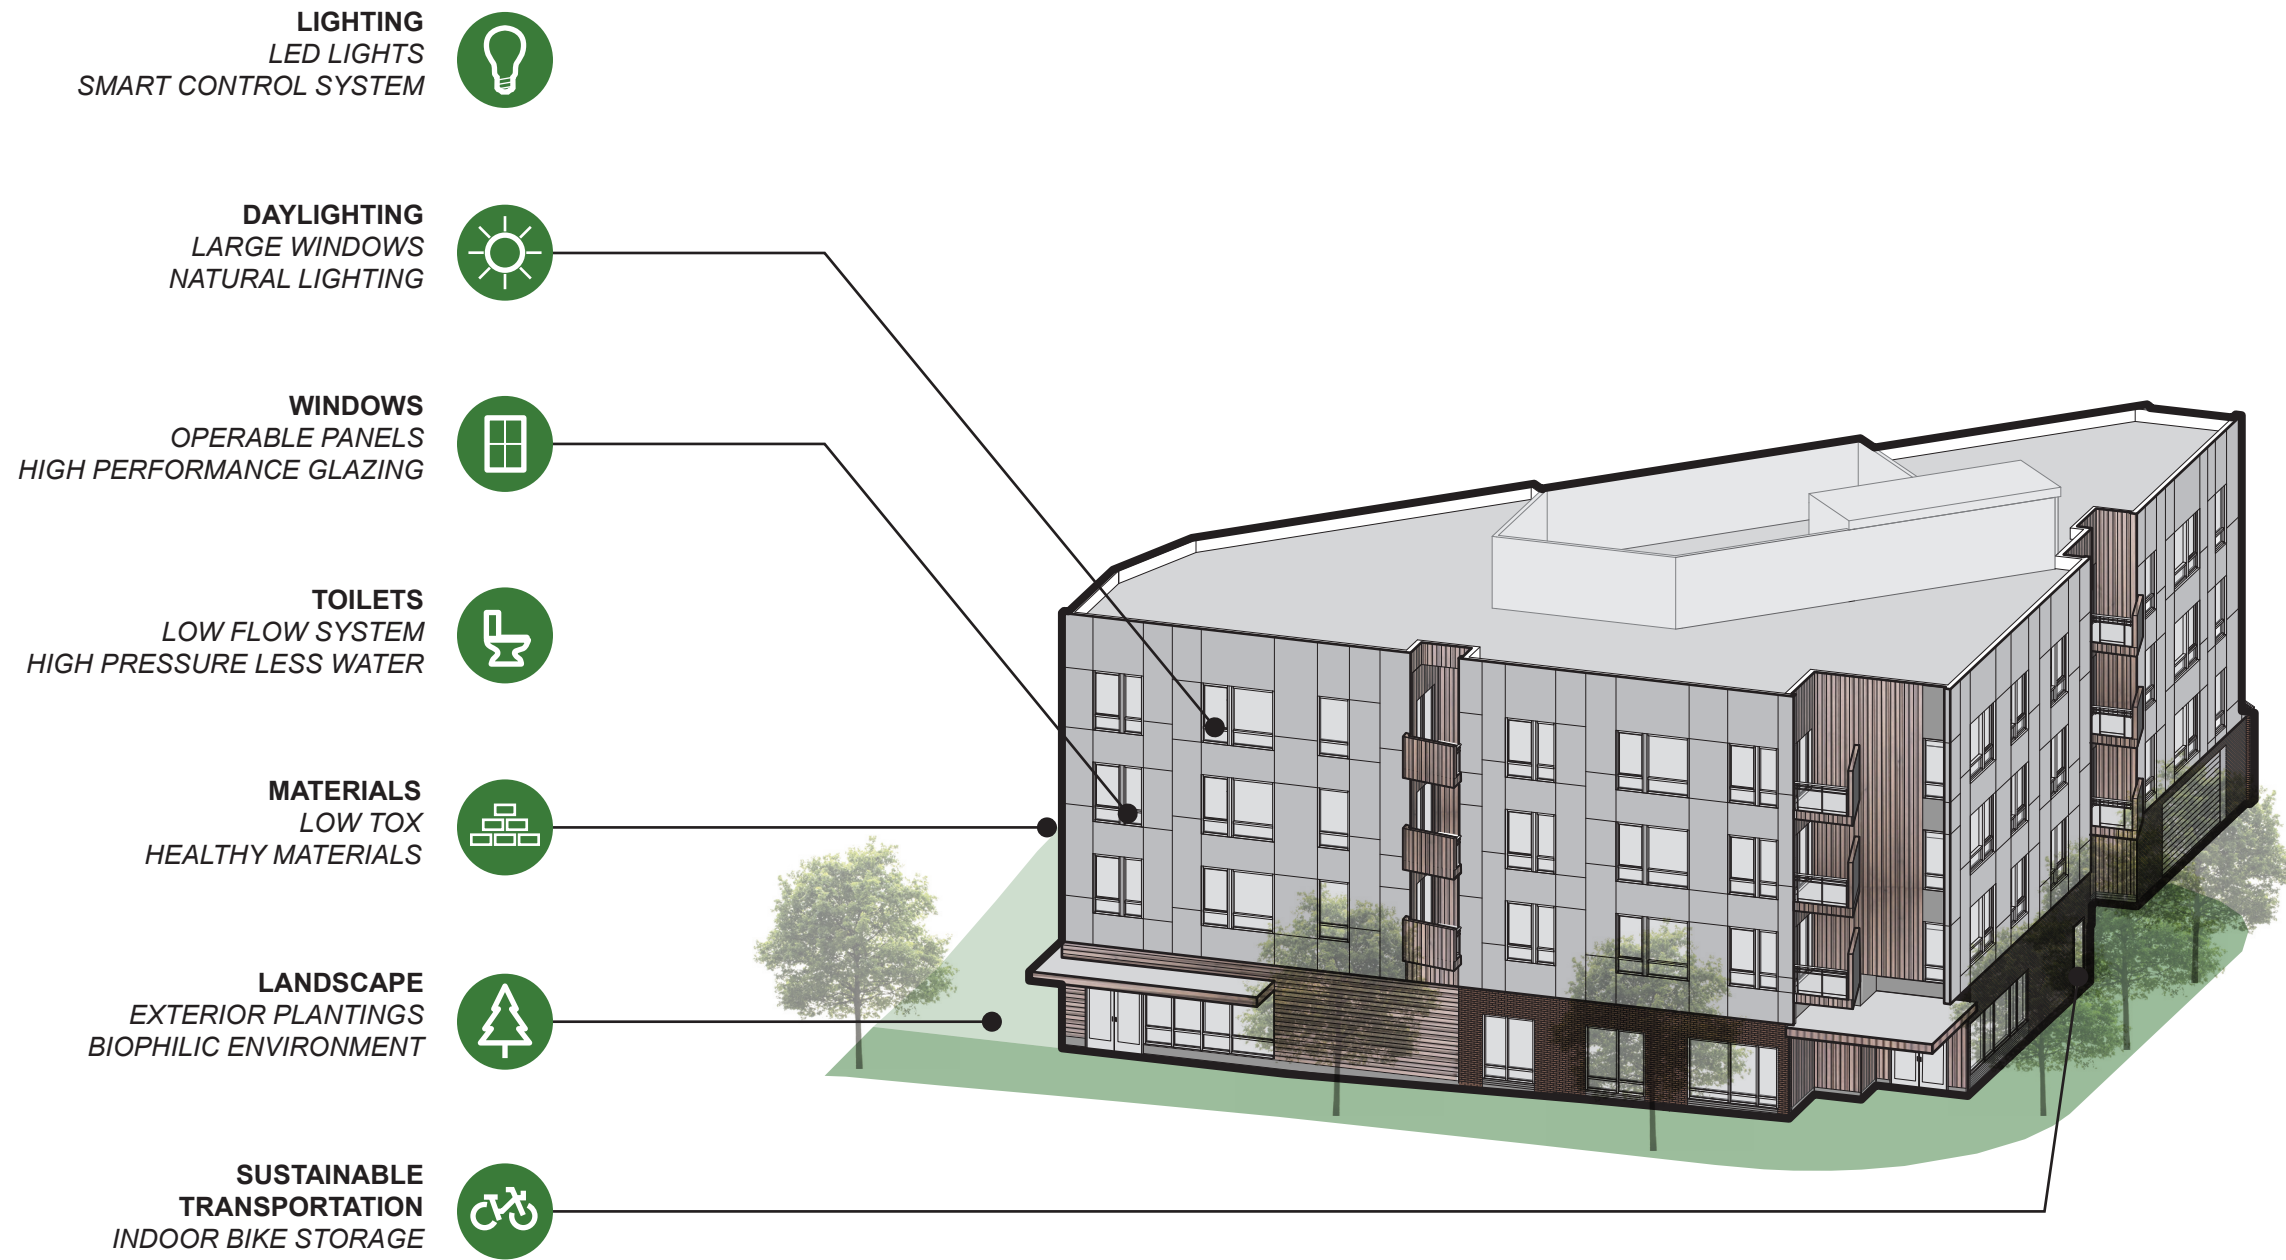

2451 WASHINGTON ST.

75 DUDLEY ST.

DUDLEY SQUARE - ROXBURY

THE NEIGHBORS' CONTRIBUTION

MASSING ON A TRIANGULAR SITE

SUSTAINABLE DESIGN

IN THE SAME FAMILY

2451 WASHINGTON ST.

2451 WASHINGTON ST.

75-81 DUDLEY ST.

6 KENILWORTH ST.

75-81 DUDLEY ST.

6 KENILWORTH ST.

NEIGHBORING SCALES

ACTIVATING THE GROUND

12 PARKING SPOTS

6 KENILWORTH ST.

2451 WASHINGTON ST.

JUSTICE EDWARD O. GOURDIN
VETERANS MEMORIAL PARK

FIRST TIME HOME OWNERSHIP

12 PARKING SPOTS

Size of Unit	Restricted at 80% of AMI	Restricted at 100% of AMI	Total Units
1 Bedroom	2	2	4
2 Bedroom	5	5	10
3 Bedroom	2	1	3
Totals	9	8	17