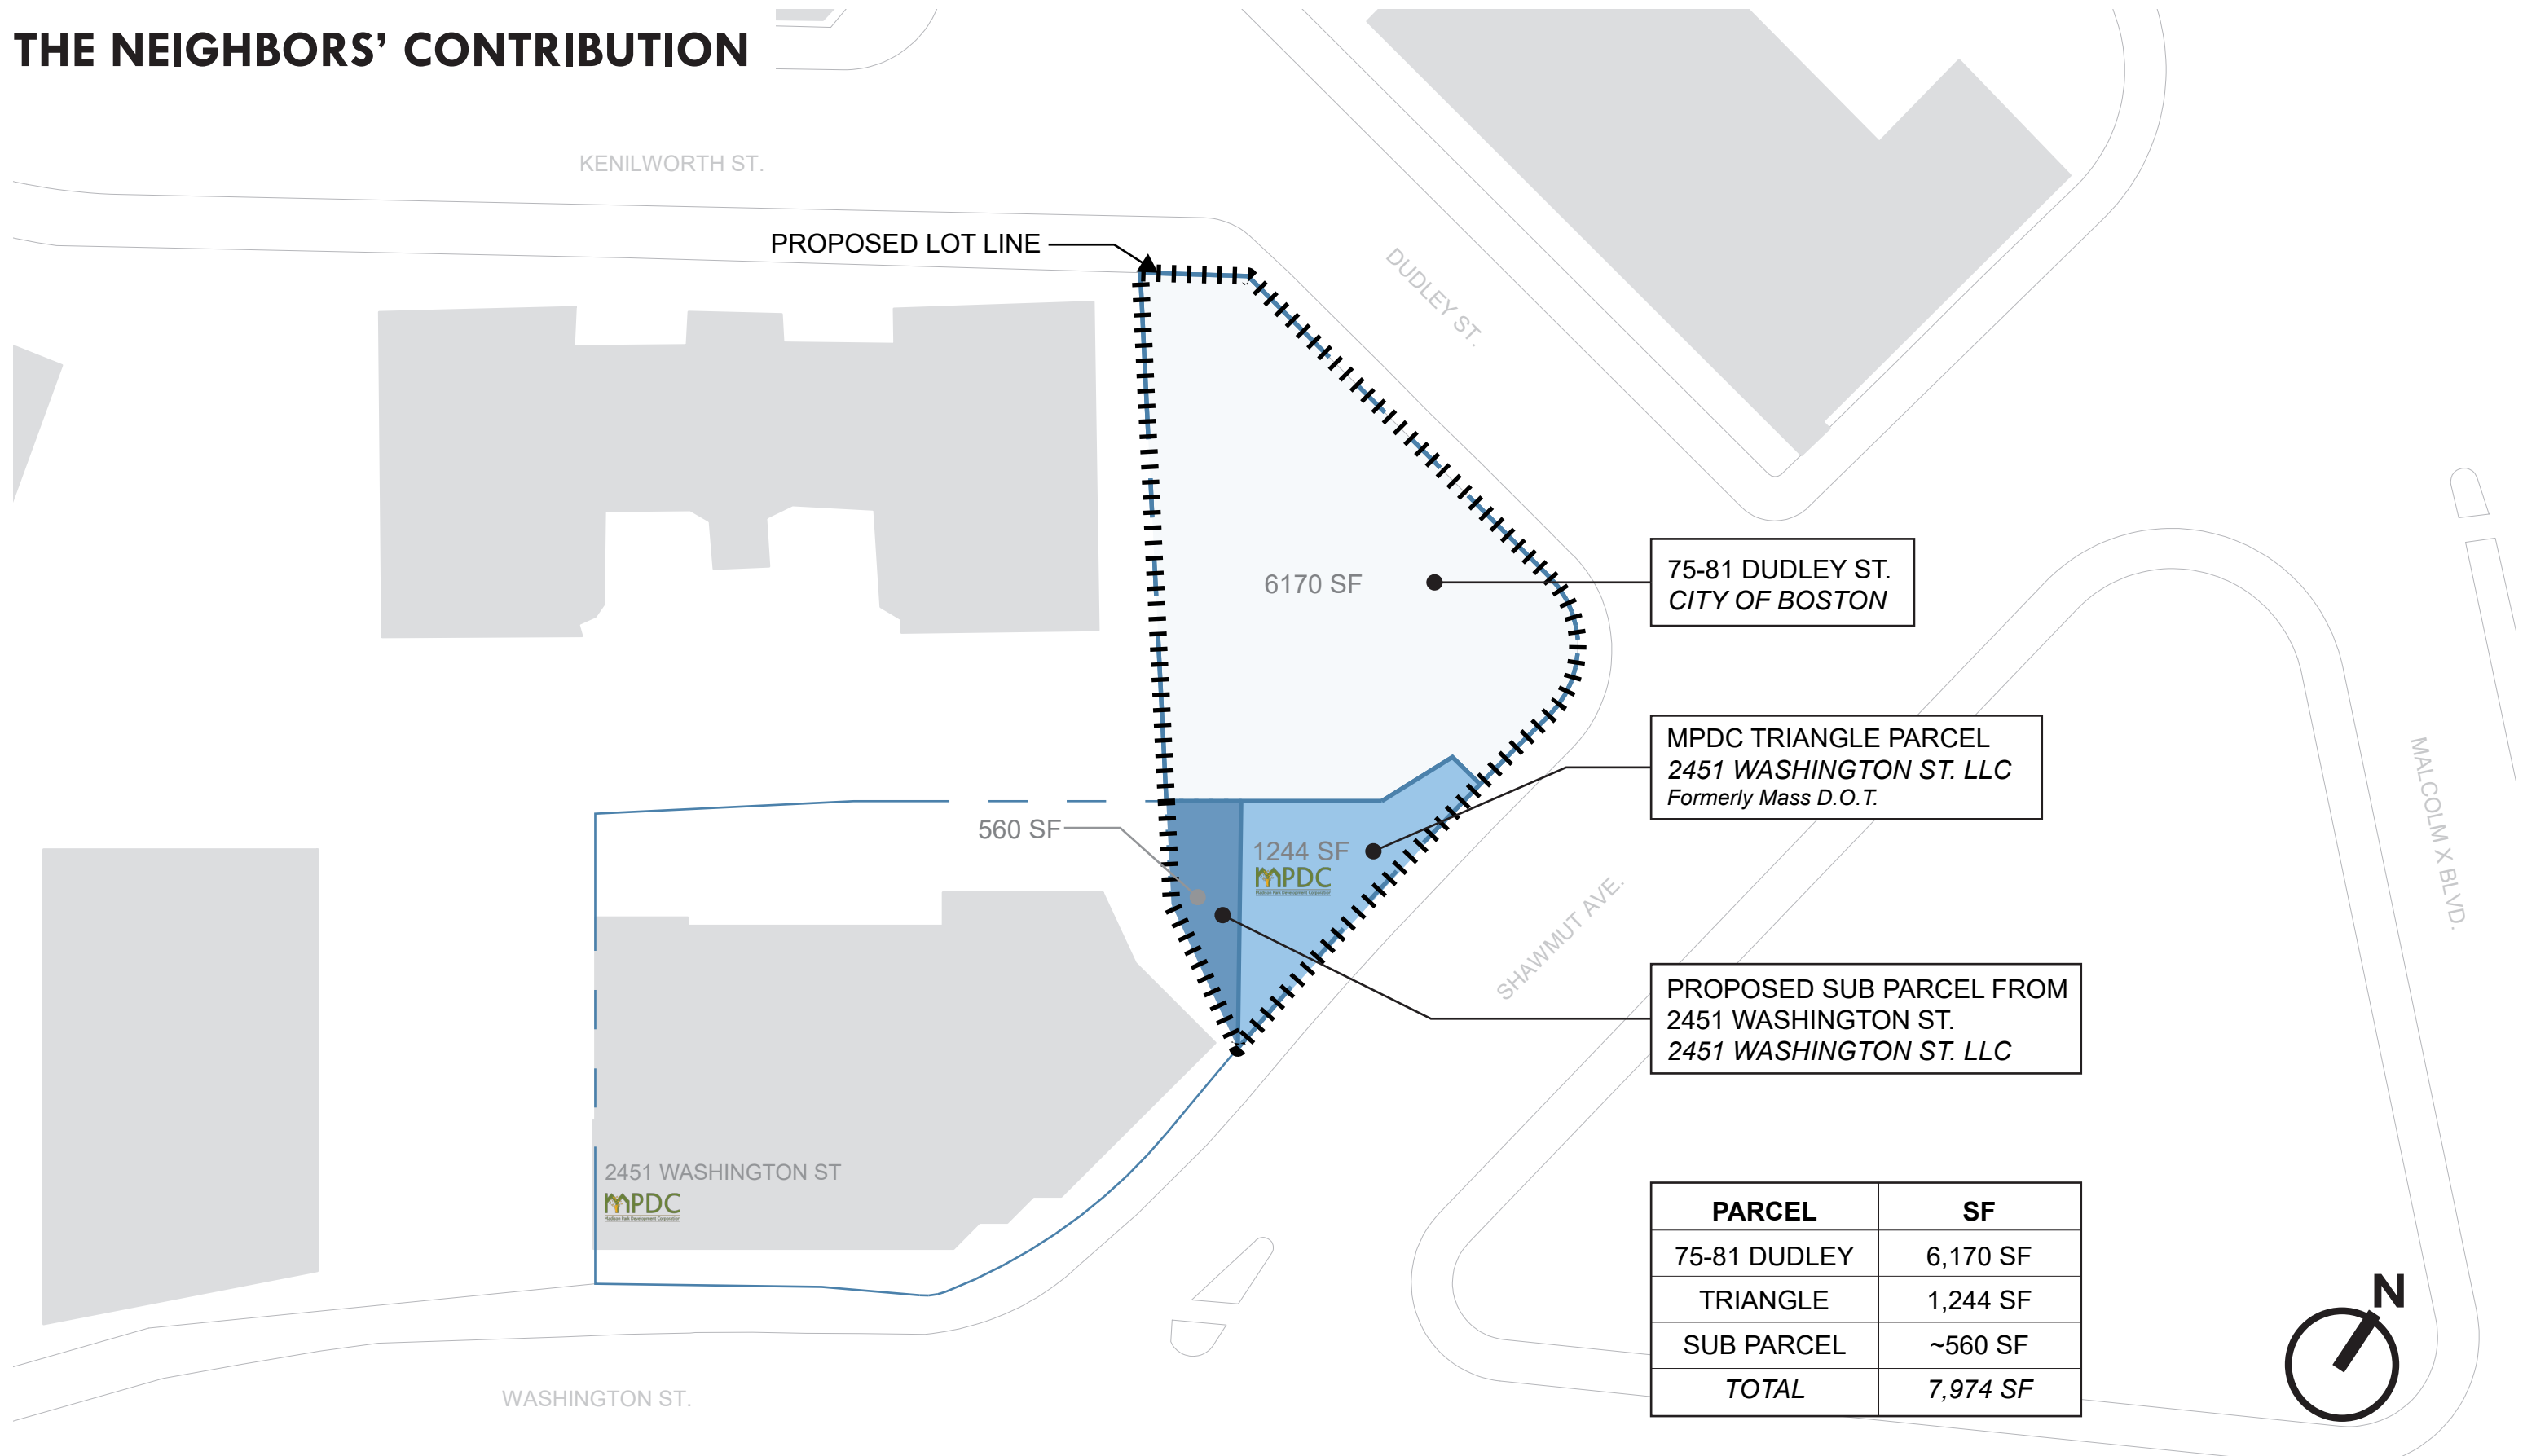

2451 WASHINGTON ST.

75 DUDLEY ST.

DUDLEY SQUARE - ROXBURY

THE NEIGHBORS' CONTRIBUTION

MASSING ON A TRIANGULAR SITE

SUSTAINABLE DESIGN

IN THE SAME FAMILY

2451 WASHINGTON ST.

2451 WASHINGTON ST.

75-81 DUDLEY ST.

6 KENILWORTH ST.

75-81 DUDLEY ST.

6 KENILWORTH ST.

NEIGHBORING SCALES

ACTIVATING THE GROUND

12 PARKING SPOTS

6 KENILWORTH ST.

2451 WASHINGTON ST.

JUSTICE EDWARD O. GOURDIN
VETERANS MEMORIAL PARK

FIRST TIME HOME OWNERSHIP

12 PARKING SPOTS

Size of Unit	Restricted at 80% of AMI	Restricted at 100% of AMI	Total Units
1 Bedroom	2	2	4
2 Bedroom	5	5	10
3 Bedroom	2	1	3
Totals	9	8	17